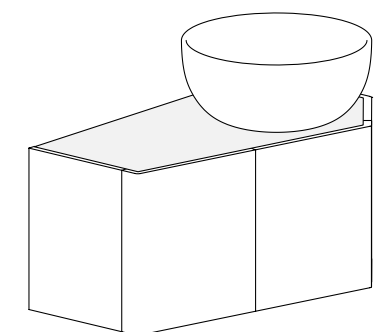

ESSENZA / WOOD

**KANTO 87**

**KANTO 87 + KANTO WASHBASIN  
WITH CERAMIC TOP**

**KANTO 87 + TINO  
WITH CERAMIC TOP**

**KANTO 87 + ERA SMALL  
WITH CERAMIC TOP**

**KANTO 87 + SHUI 40  
WITH CERAMIC TOP**

**KANTO**  
lavabo con mobile Kanto 87  
/ washbasin with Kanto 87 cabinet  
cm 87 x 52 x 58 h