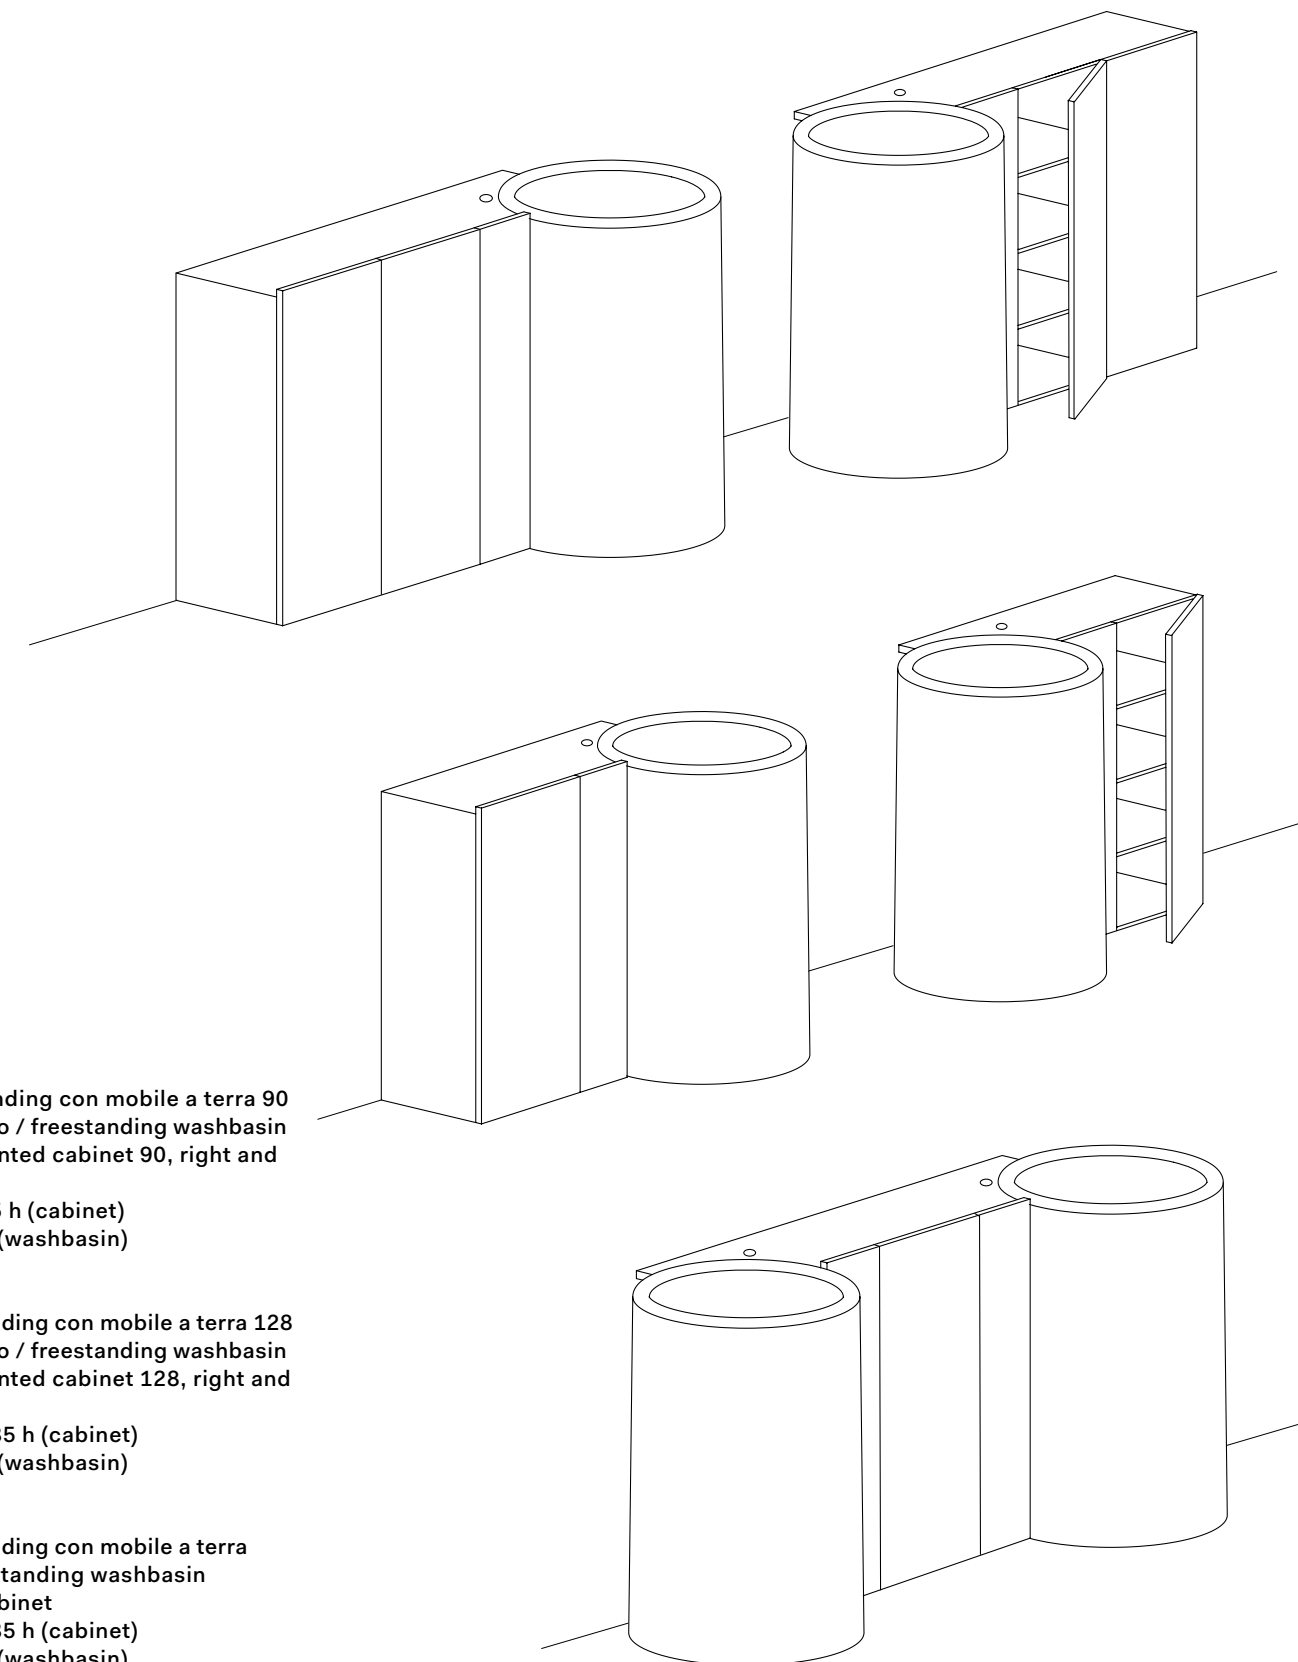

ITACA

ITACA

lavabo freestanding con mobile a terra 90
destra e sinistra / freestanding washbasin
with floor-mounted cabinet 90, right and
left side
cm 88 x 31 x 85 h (cabinet)
cm ø 53 x 85 h (washbasin)

ITACA

lavabo freestanding con mobile a terra 128
destra e sinistra / freestanding washbasin
with floor-mounted cabinet 128, right and
left side
cm 128 x 31 x 85 h (cabinet)
cm ø 53 x 85 h (washbasin)

ITACA

lavabo freestanding con mobile a terra
centrale / freestanding washbasin
with central cabinet
cm 136 x 31 x 85 h (cabinet)
cm ø 53 x 85 h (washbasin)