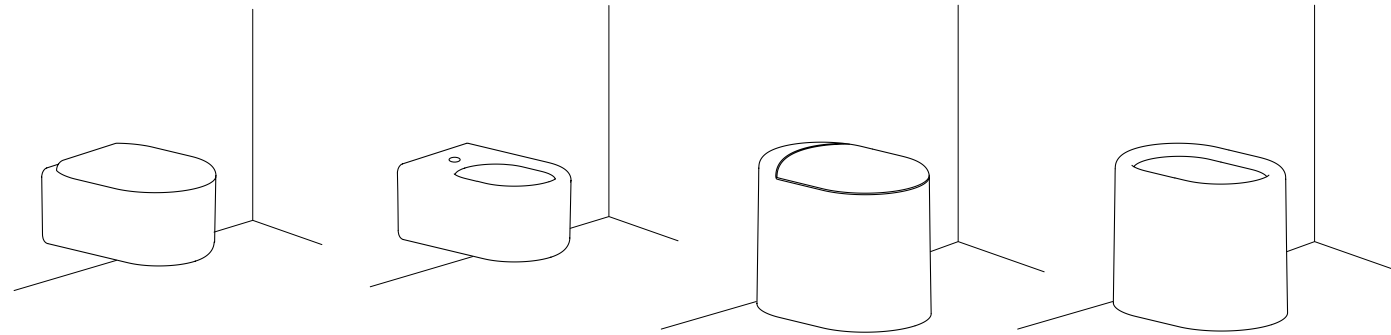

SANITARI / WC AND BIDET

**WC SOSPESO ITACA
SENZA BRIDA RIMLESS
2.0.1**
Itaca wall-hung wc
rimless 2.0.1
cm 53 x 37 x 26 h

**BIDET SOSPESO ITACA
MONOFORO**
Itaca wall-hung bidet
with 1 hole
cm 53 x 37 x 26 h

**WC A TERRA ITACA
SENZA BRIDA RIMLESS 2.0.1**
Itaca floor-standing WC
rimless 2.0.1
cm 53 x 37 x 42 h

**BIDET A TERRA
ITACA**
Itaca floor-standing
bidet
cm 53 x 37 x 42 h

**CERAMICA / CERAMIC
LE ACQUE DI CIELO**

**CERAMICA / CERAMIC
ESSENTIAL COLORS**

**CERAMICA / CERAMIC
LE TERRE DI CIELO**

ACCESSORI / ACCESSORIES