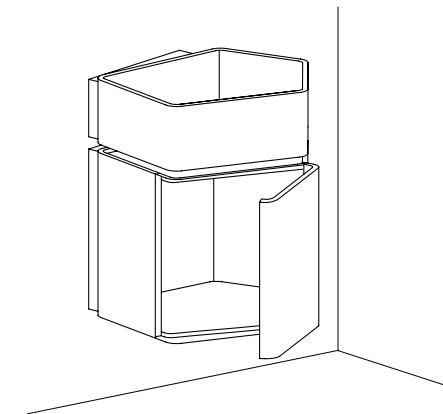

KANTO 50

KANTO 50 + KANTO WASHBASIN