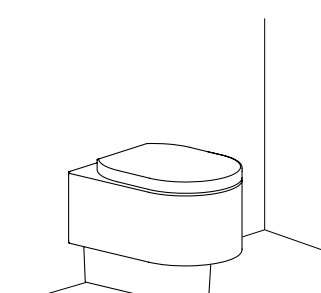

WC A TERRA OTIS SENZA BRIDA RIMLESS 2.0.1
Otis back to wall wc rimless 2.0.1
cm 56 x 38,5 x 42 h