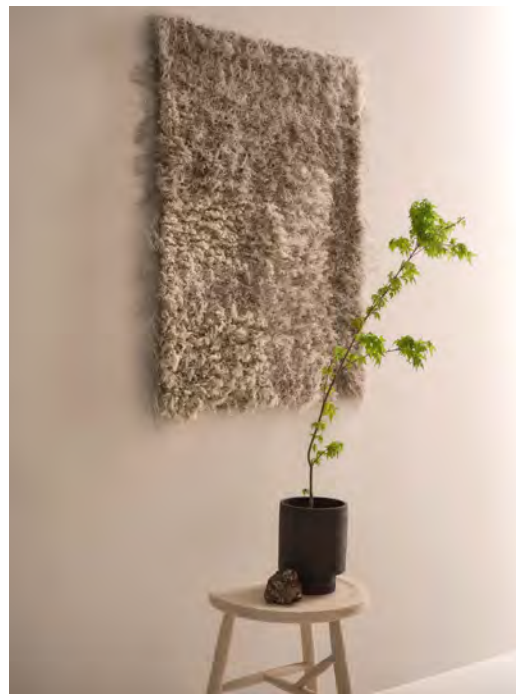

IL NUOVO LAVABO SOSPESO
CHE TRASFORMA GLI ANGOLI IN
AMBIENTI BAGNO CONNOTATI DA
UN'ELEGANTE PRATICITÀ.

THE NEW SUSPENDED WASHBASIN
THAT TRANSFORMS CORNERS
INTO BATHROOM ENVIRONMENTS
CHARACTERISED BY ELEGANT
PRACTICALITY.

K A

N T

O

design Andrea Parisio and Giuseppe Pezzano