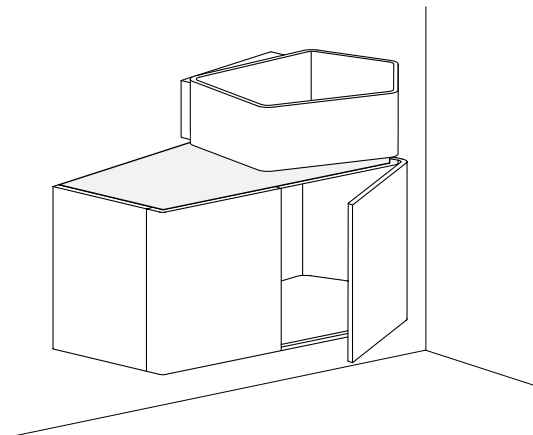

KANTO 87

**KANTO 87 + KANTO WASHBASIN
WITH CERAMIC TOP**