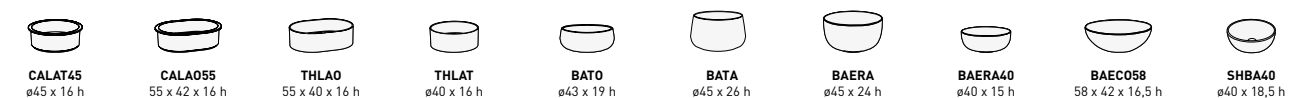

BACINELLE COMPATIBILI / COMPATIBLE BOWLS