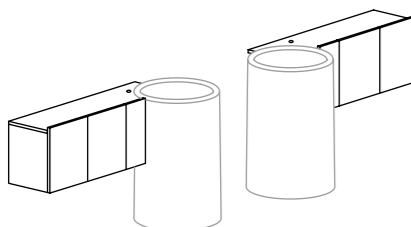

NEW COLLECTIONS - ITACA Lavabo con mobile / washbasin with cabinet

Lavabo freestanding tondo Itaca con scarico terra o parete
Round freestanding washbasin Itaca, with wall drain or floor drain
cm ø 53 x 85 h
art. ITFREEP (scarico parete/ wall drain)
art. ITFREEC (scarico terra/floor drain)

+

Mobile sospeso 128 destro/sinistro
Wall-hung cabinet 128 - right/left side
cm 125 x 33,5 x 42,5 h
art. ITMS128DXE/ITMS128DXL
art. ITMS128SXE/ITMS128SXL

Mobile a terra 128 destro/sinistro
Freestanding cabinet 128 - right/left side
cm 125 x 33,5 x 85 h
art. ITMT128DXE/ITMT128DXL
art. ITMT128SXE/ITMT128SXL