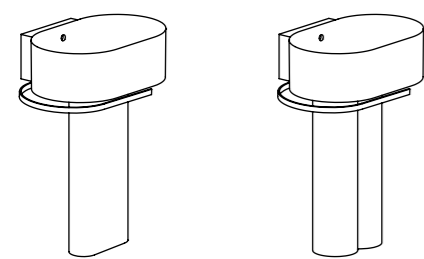

NEW COLLECTIONS - OTIS Lavabo con colonna / washbasin with pedestal

Lavabo ovale Otis sospeso monoforo
Oval wall-hung washbasin
cm 60 x 47 x 20 h
art. OTLS

+

Colonne: versione liscia / versione binata
Pedestals: smooth version / twin version
cm 30 x 14 x 67 h / cm 32 x 18 x 67 h
art. OTCOL / art. OTCOLD