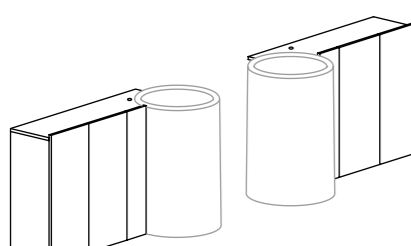

NEW COLLECTIONS - ITACA Lavabo con mobile / washbasin with cabinet

Lavabo freestanding tondo Itaca con scarico terra o parete
Round freestanding washbasin Itaca, with wall drain or floor drain
cm ø 53 x 85 h
art. ITFREEP (scarico parete/ wall drain)
art. ITFREEC (scarico terra/floor drain)

+

Mobile sospeso 90 destro/sinistro
Wall-hung cabinet 90 - right/left side
cm 87 x 33,5 x 42,5 h
art. ITMS90DXE/ITMS90DXL
art. ITMT90SXE/ITMT90SXL

Mobile a terra 90 destro/sinistro
Freestanding cabinet 90 - right/left side
cm 87 x 33,5 x 85 h
art. ITMT90DXE/ITMT90DXL
art. ITMT90SXE/ITMT90SXL

Finiture / finishes:

- Bianco Lucido / Glossy White
- Nero Lucido / Glossy Black
- Le Terre di Cielo
- Le Acque di Cielo

New glossy finishes:

- Fumo
- Talpa

Finiture / finishes:

1. laccature / lacquering:
2. Le Terre di Cielo*
   - Le Acque di Cielo

New glossy finishes:

- Fumo
- Talpa

essenze / wood essences:

- Eucalipto
- Rovere Sbiancato
- Rovere Naturale
- Rovere Grigio
- Rovere Nero

1. Le Terre di Cielo
2. TL - Talco
   - PM - Pomice
   - BR - Brina
   - BA - Basalto
   - LV - Lavagna
   - CM - Cemento
   - FN - Fango
   - CA - Cacao
   - AN - Arenaria
   - AV - Avena
   - LN - Lino
   - AG - Agave
   - MU - Muschio
   - PL - Polvere
   - CP - Cipria
   - CN - Canapa
3. Le Acque di Cielo
4. OL - Oltremare
   - SM - Smeraldo
   - AL - Alga
   - CO - Corallo
   - NI - Ninfea
   - AM - Anemone

- TL - Talco
- BR - Brina
- PM - Pomice
- AN - Arenaria
- AV - Avena
- CM - Cemento
- BA - Basalto
- MU - Muschio

NEW COLLECTIONS - ITACA Lavabo con mobile / washbasin with cabinet

Lavabo freestanding tondo Itaca con scarico terra o parete
Round freestanding washbasin Itaca, with wall drain or floor drain
cm ø 53 x 85 h
art. ITFREEP (scarico parete/ wall drain)
art. ITFREEC (scarico terra/floor drain)

+