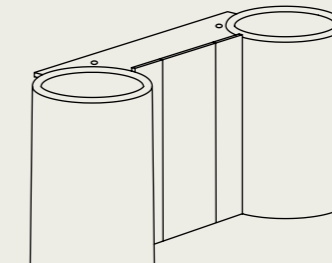

Lavabo freestanding con mobile a terra centrale
Freestanding washbasin with floor-standing cabinet, central version
cm 57 x 187 x 85 h