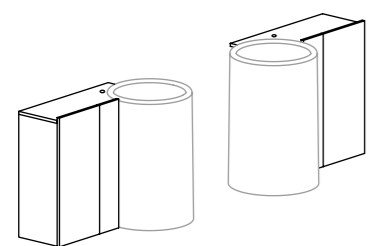

NEW COLLECTIONS - ITACA Lavabo con mobile / washbasin with cabinet

Lavabo freestanding tondo Itaca con scarico terra o parete
Round freestanding washbasin Itaca, with wall drain or floor drain
cm ø 53 x 85 h
art. ITFREEP (scarico parete/ wall drain)
art. ITFREEC (scarico terra/floor drain)

+

Mobile sospeso 90 destro/sinistro
Wall-hung cabinet 90 - right/left side
cm 87 x 33,5 x 42,5 h
art. ITMS90DXE/ITMS90DXL
art. ITMT90SXE/ITMT90SXL

Mobile a terra 90 destro/sinistro
Freestanding cabinet 90 - right/left side
cm 87 x 33,5 x 85 h
art. ITMT90DXE/ITMT90DXL
art. ITMT90SXE/ITMT90SXL

Finiture / finishes:

- Bianco Lucido / Glossy White
- Nero Lucido / Glossy Black
- Le Terre di Cielo
- Le Acque di Cielo

New glossy finishes:

- Fumo
- Talpa

Finiture / finishes:

1. laccature / lacquering:
2. Le Terre di Cielo*
   - Le Acque di Cielo

New glossy finishes:

- Fumo
- Talpa

essenze / wood essences:

- Eucalipto
- Rovere Sbiancato
- Rovere Naturale
- Rovere Grigio
- Rovere Nero

1. Le Terre di Cielo
2. TL - Talco
   - PM - Pomice
   - BR - Brina
   - BA - Basalto
   - LV - Lavagna
   - CM - Cemento
   - FN - Fango
   - CA - Cacao
   - AN - Arenaria
   - AV - Avena
   - LN - Lino
   - AG - Agave
   - MU - Muschio
   - PL - Polvere
   - CP - Cipria
   - CN - Canapa
3. Le Acque di Cielo
4. OL - Oltremare
   - SM - Smeraldo
   - AL - Alga
   - CO - Corallo
   - NI - Ninfea
   - AM - Anemone

- TL - Talco
- BR - Brina
- PM - Pomice
- AN - Arenaria
- AV - Avena
- CM - Cemento
- BA - Basalto
- MU - Muschio

NEW COLLECTIONS - ITACA Lavabo con mobile / washbasin with cabinet

Lavabo freestanding tondo Itaca con scarico terra o parete
Round freestanding washbasin Itaca, with wall drain or floor drain
cm ø 53 x 85 h
art. ITFREEP (scarico parete/ wall drain)
art. ITFREEC (scarico terra/floor drain)

+