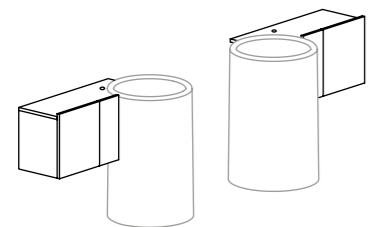

NEW COLLECTIONS - ITACA Lavabo con mobile / washbasin with cabinet

Lavabo freestanding tondo Itaca con scarico terra o parete
Round freestanding washbasin Itaca, with wall drain or floor drain
cm ø 53 x 85 h
art. ITFREEP (scarico parete/ wall drain)
art. ITFREEC (scarico terra/floor drain)

+

Mobile sospeso 90 destro/sinistro
Wall-hung cabinet 90 - right/left side
cm 87 x 33,5 x 42,5 h
art. ITMS90DXE/ITMS90DXL
art. ITMT90SXE/ITMT90SXL

Mobile a terra 90 destro/sinistro
Freestanding cabinet 90 - right/left side
cm 87 x 33,5 x 85 h
art. ITMT90DXE/ITMT90DXL
art. ITMT90SXE/ITMT90SXL