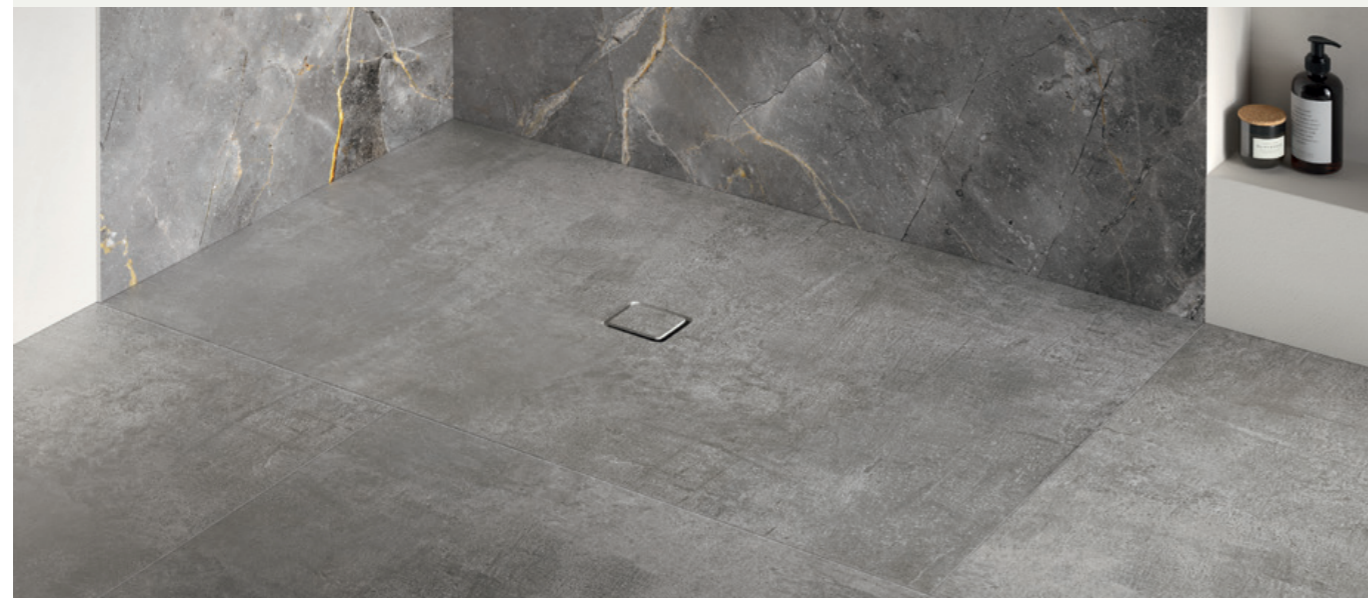

Stone Look

Fior di Bosco
Polished | Matt

Travertino Beige
Polished | Matt

Sahara Elegant
Polished | Matt

Focus on Shower tray

Thanks to Nuovocorso's unique technologies, the shower tray is thermoformed and supplied slightly concave, so that the water can flow easily towards the drain.

waterproofing membrane

59,8" x 35,8"
152 x 90,9 cm

9+1 reasons why customers will love Shell

100% Natural
No harmful substances

Hygienic
Suitable for food contact

Scratch-proof
Resistant to use and abrasion