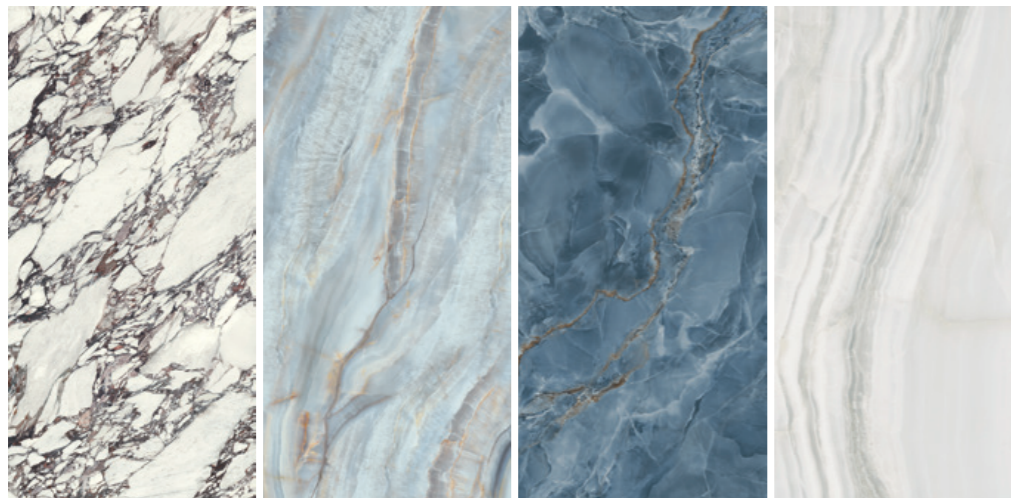

Decorative Look

Arabescato Viola
Polished | Matt

Glam Violet
Polished | Matt

Onice Cobalto
Polished | Matt

Wave
Polished | Matt