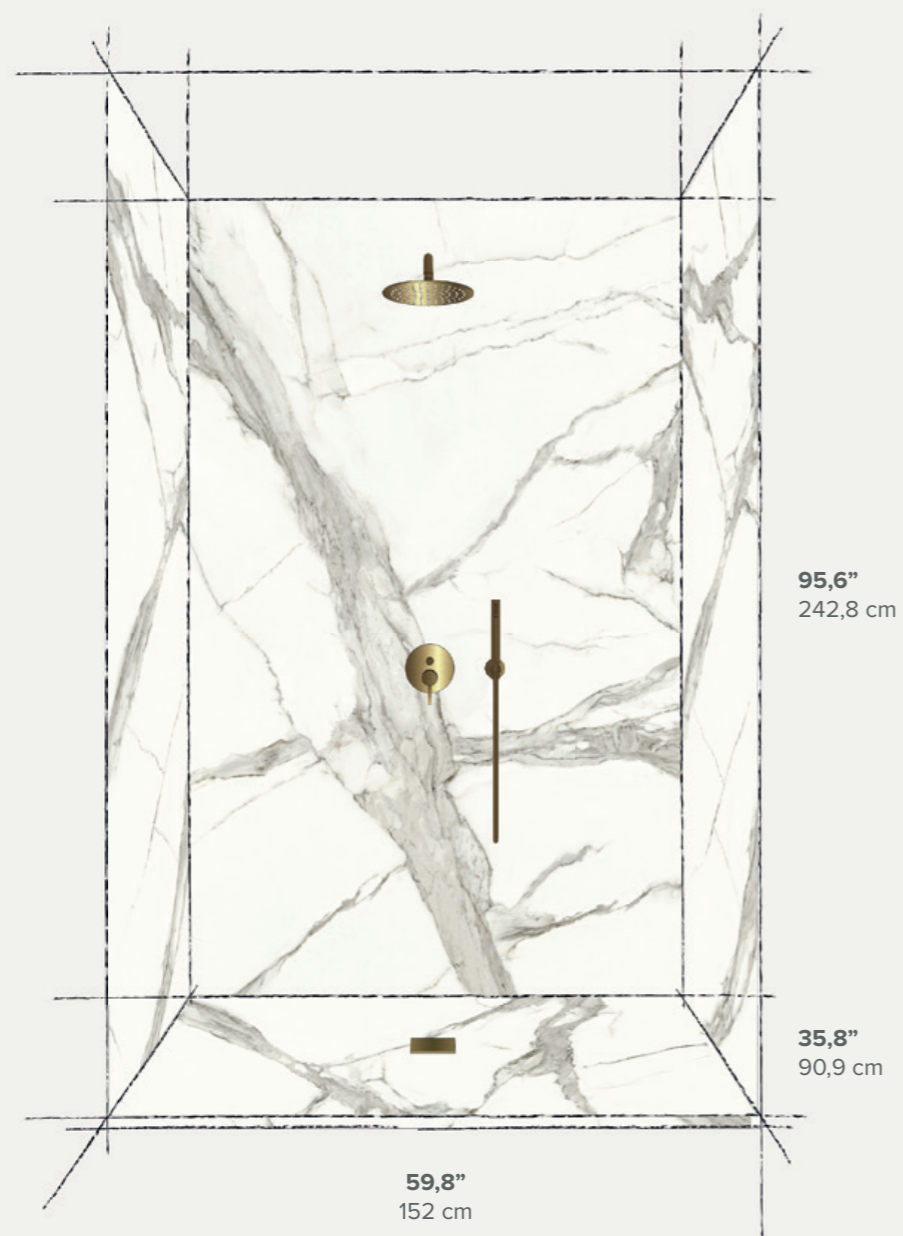

Reliable

In addition to being hard-wearing and unchanging, Shell's porcelain stoneware surfaces are **perfectly rectified and level**. The result? **Easy-to-lay and trouble-free in the future.**

Wall Kit 3 Pieces

Wall Kit 2 Pieces

Tray

Build-in Solution

N°1 Piece
59,8" x 95,6"
152 x 242,8 cm

N°2 Pieces
35,8" x 95,6"
90,9 x 242,8 cm

Tray
59,8" x 35,8"
152 x 90,9 cm

Walk-in Solution

N°1 Piece
59,8" x 95,6"
152 x 242,8 cm

N°1 Piece
35,8" x 95,6"
90,9 x 242,8 cm

Tray
59,8" x 35,8"
152 x 90,9 cm

14 colours 1 great result

SHELL by Nuovocorso is available in various styles and colours that can create any current interior design trend or mood simply and effectively and **satisfy the requirements of a wide range of customers.**