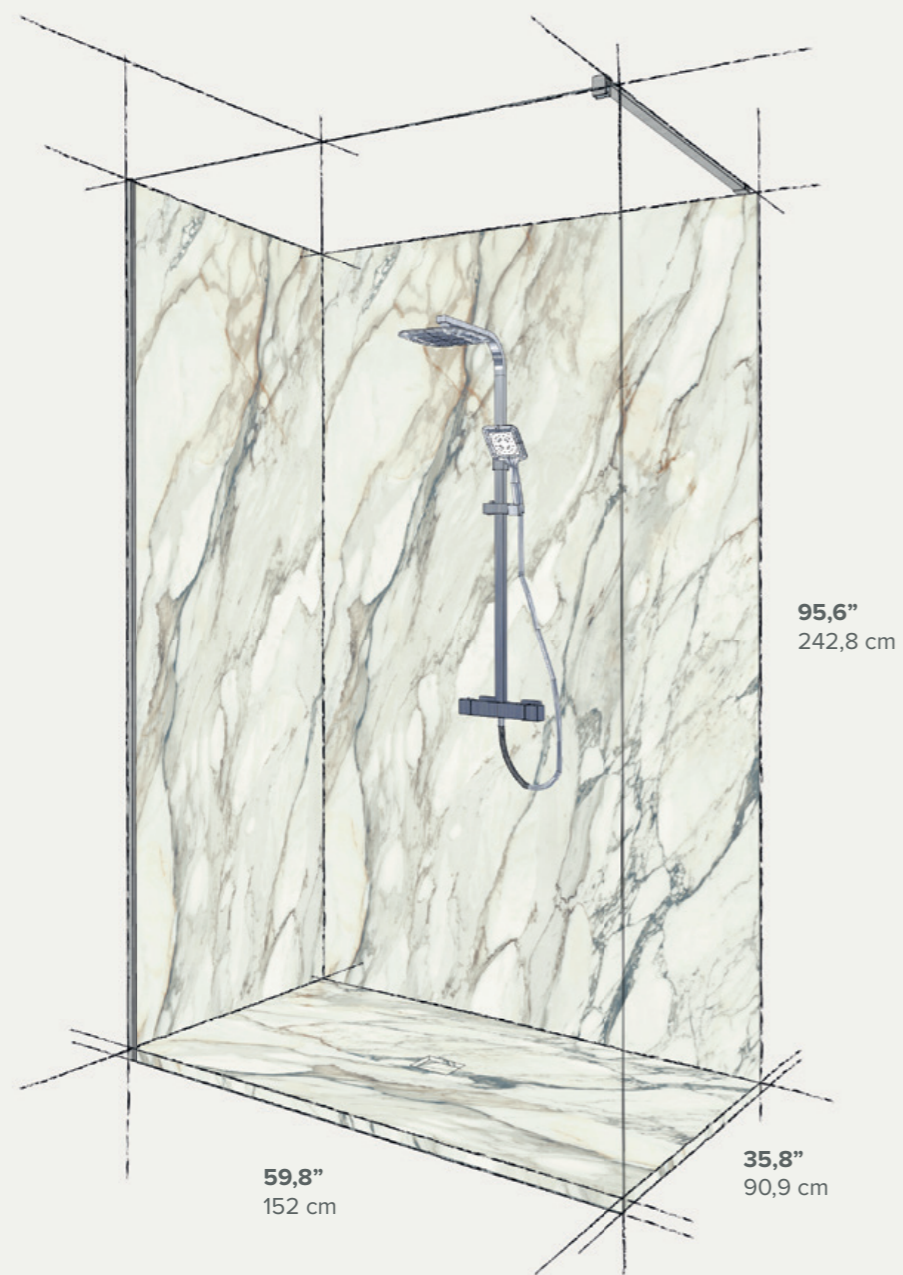

Reliable

In addition to being hard-wearing and unchanging, Shell's porcelain stoneware surfaces are **perfectly rectified and level**. The result? **Easy-to-lay and trouble-free in the future.**

Wall Kit 3 Pieces

Wall Kit 2 Pieces

Tray

Build-in Solution

N°1 Piece
59,8" x 95,6"
152 x 242,8 cm

N°2 Pieces
35,8" x 95,6"
90,9 x 242,8 cm

Tray
59,8" x 35,8"
152 x 90,9 cm

Walk-in Solution

N°1 Piece
59,8" x 95,6"
152 x 242,8 cm

N°1 Piece
35,8" x 95,6"
90,9 x 242,8 cm

Tray
59,8" x 35,8"
152 x 90,9 cm

14 colours 1 great result

SHELL by Nuovocorso is available in various styles and colours that can create any current interior design trend or mood simply and effectively and **satisfy the requirements of a wide range of customers.**