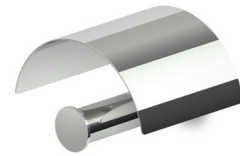

**C51**  
Brushed Metal Black

**N6**  
Nero Opaco  
Matt Black  
Negro Mate

**P21**  
Brushed Chocolate  
PVD

**P31**  
Brushed British Gold  
PVD

**P41**  
Brushed Gold PVD

**ZAF130**  
Porta rotolo  
Toilet - paper holder  
Portarrollos