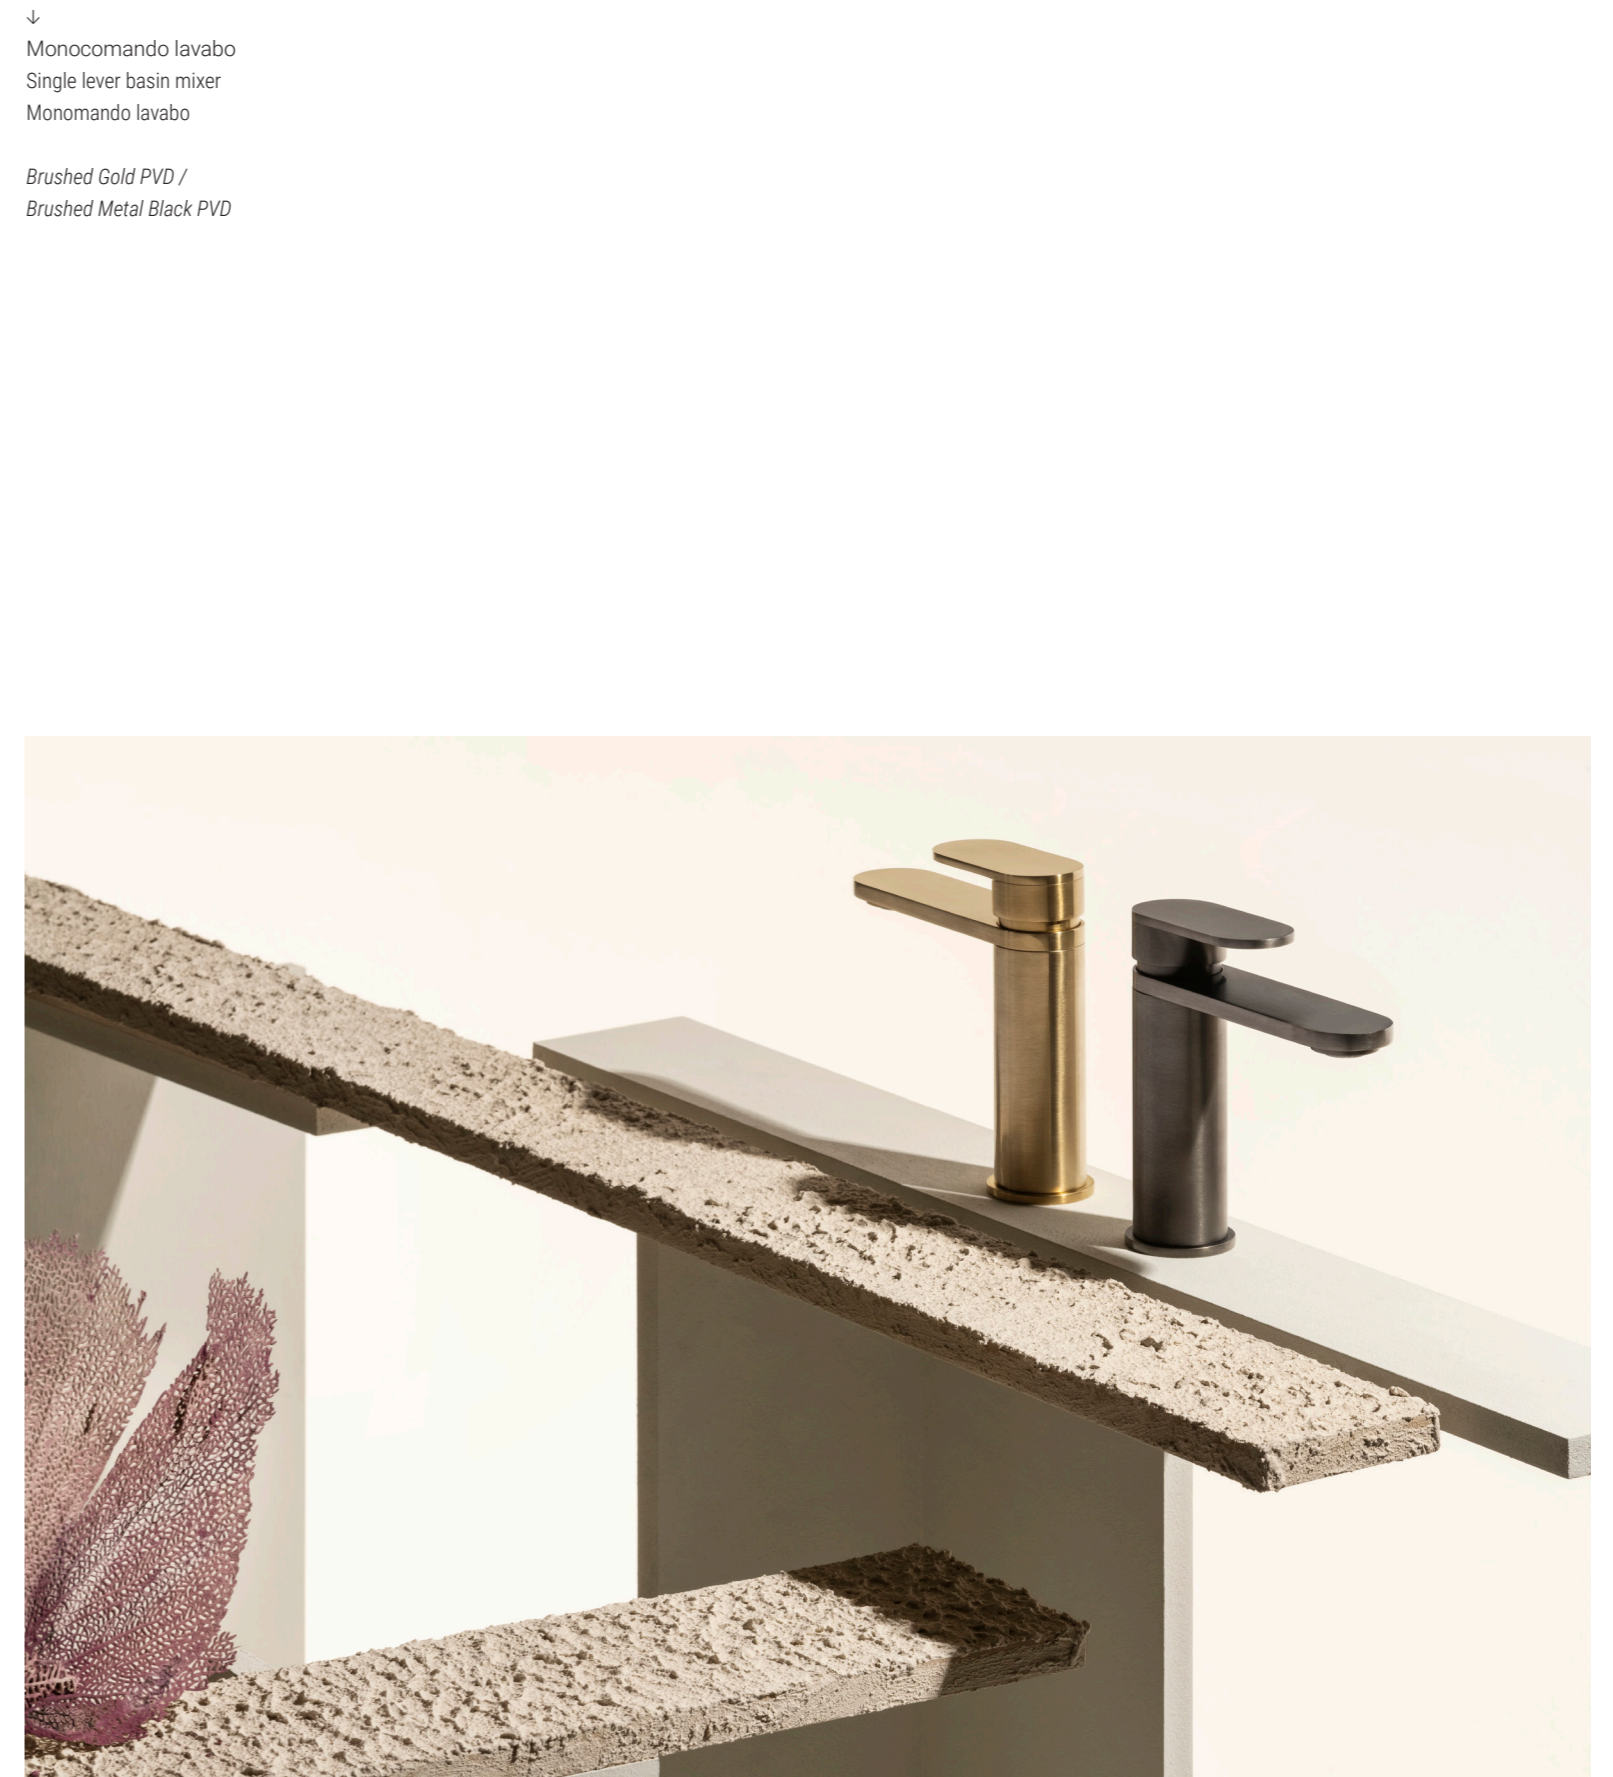

↓
Monocomando lavabo
Single lever basin mixer
Monomando lavabo

*Brushed Gold PVD /
Brushed Metal Black PVD*