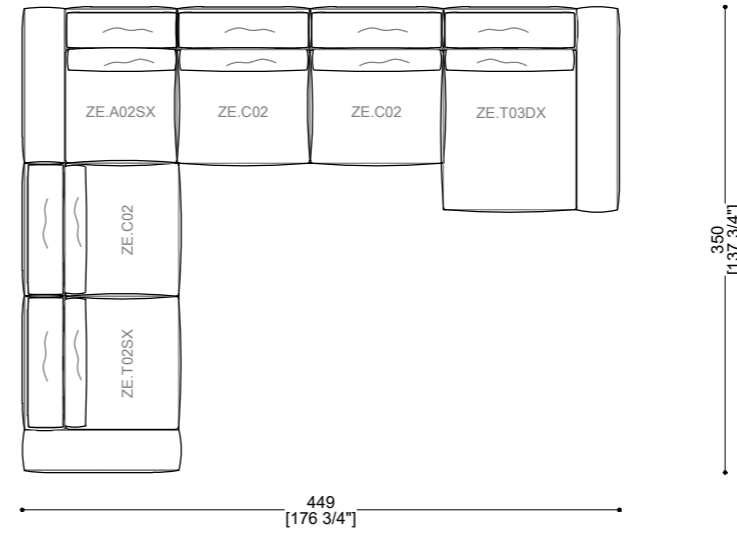

ZENO COMPOSITION C44 *left or right*