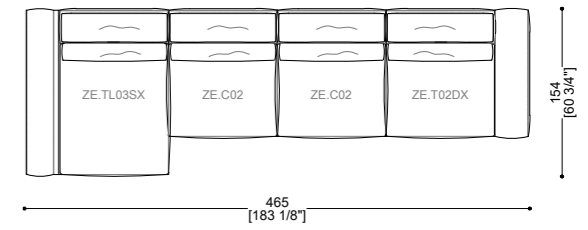

ZENO COMPOSITION C08 WITH LIBRARY

ZENO sofa - OREGON pearl leather, SELENE ivory
MARS big M1-M4 coffee tables, DROP floor lamp
pillows - THALIA blue, ELIOS sage velvet, SELENE ivory, OREGON pearl leather