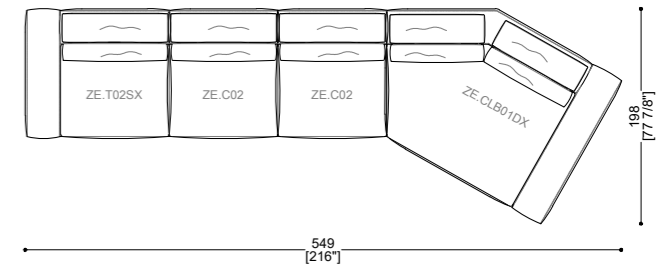

ZENO COMPOSITION C15