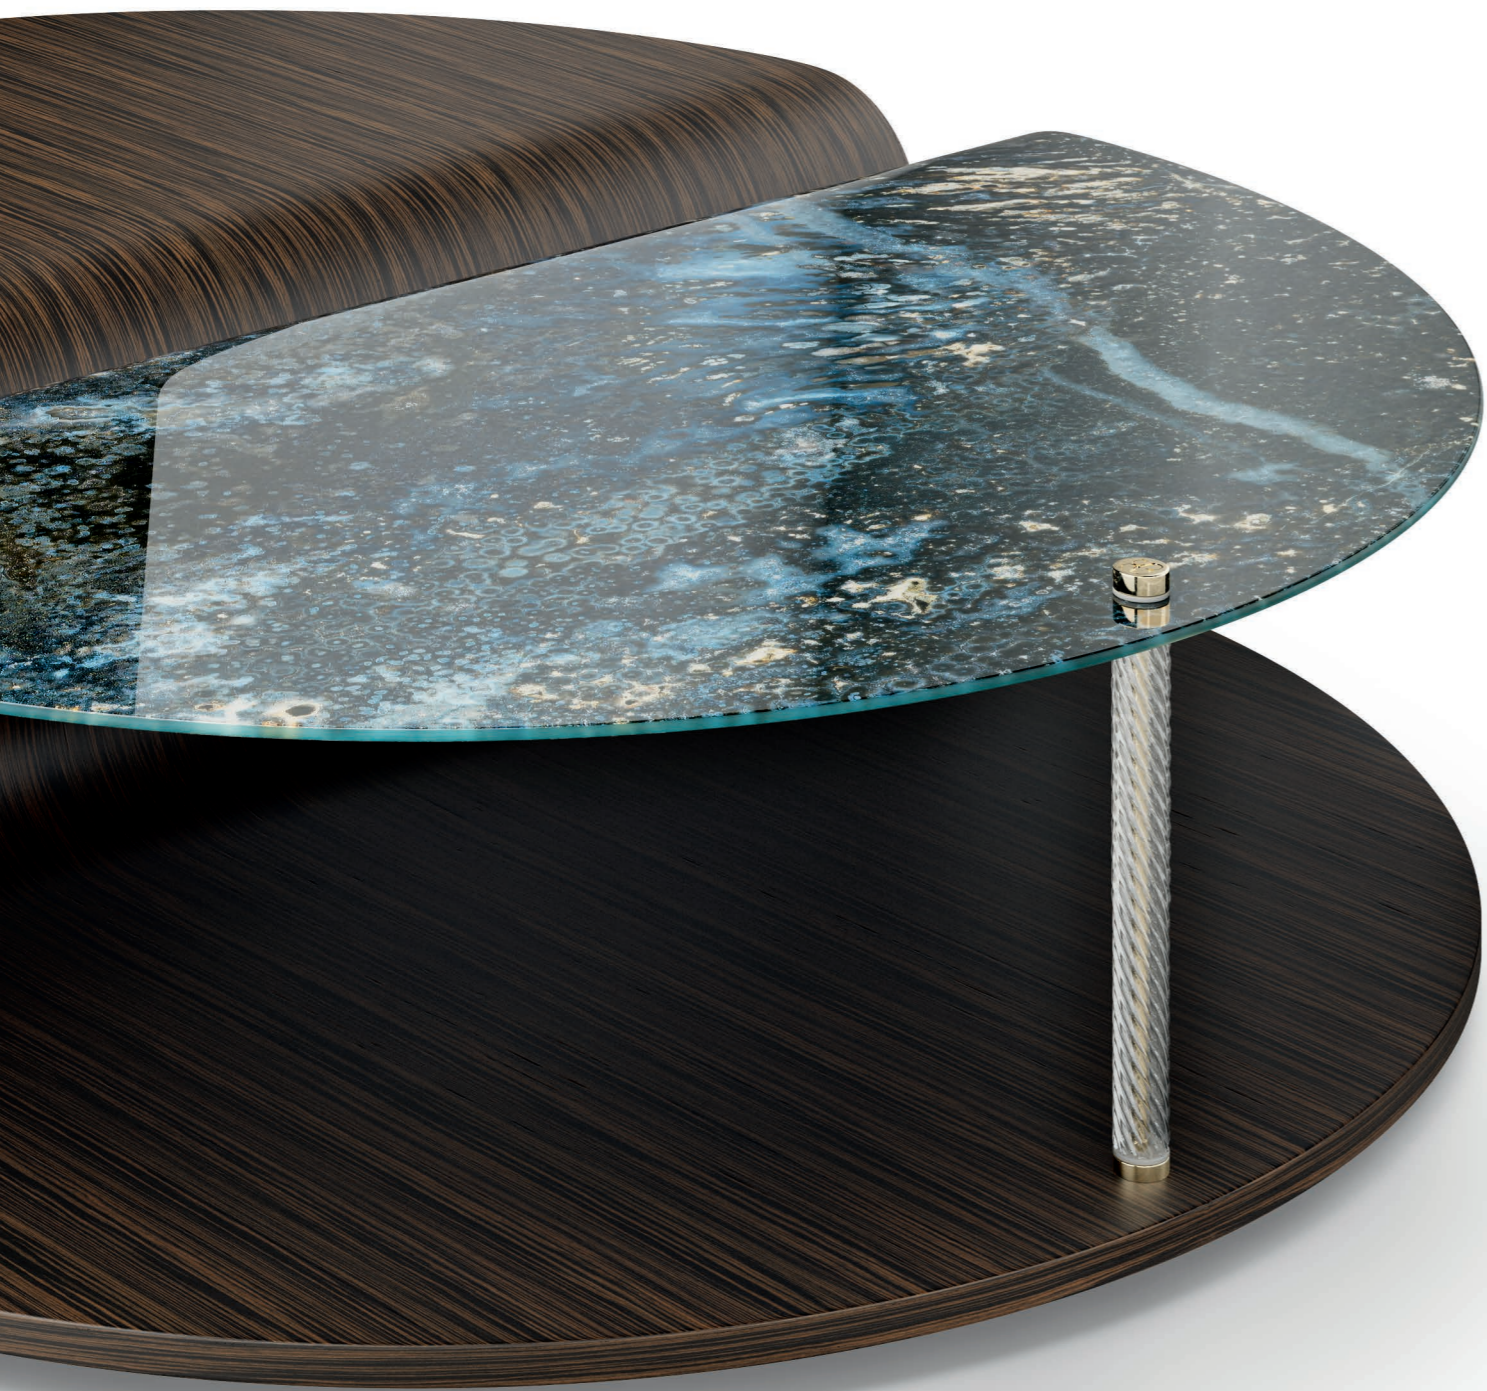

SICIS

ZENO COMPOSITION C08 WITH LIBRARY

ZENO sofa - OREGON pearl leather, SELENE ivory
MARS big M1-M4 coffee tables, DROP floor lamp
pillows - THALIA blue, ELIOS sage velvet, SELENE ivory, OREGON pearl leather