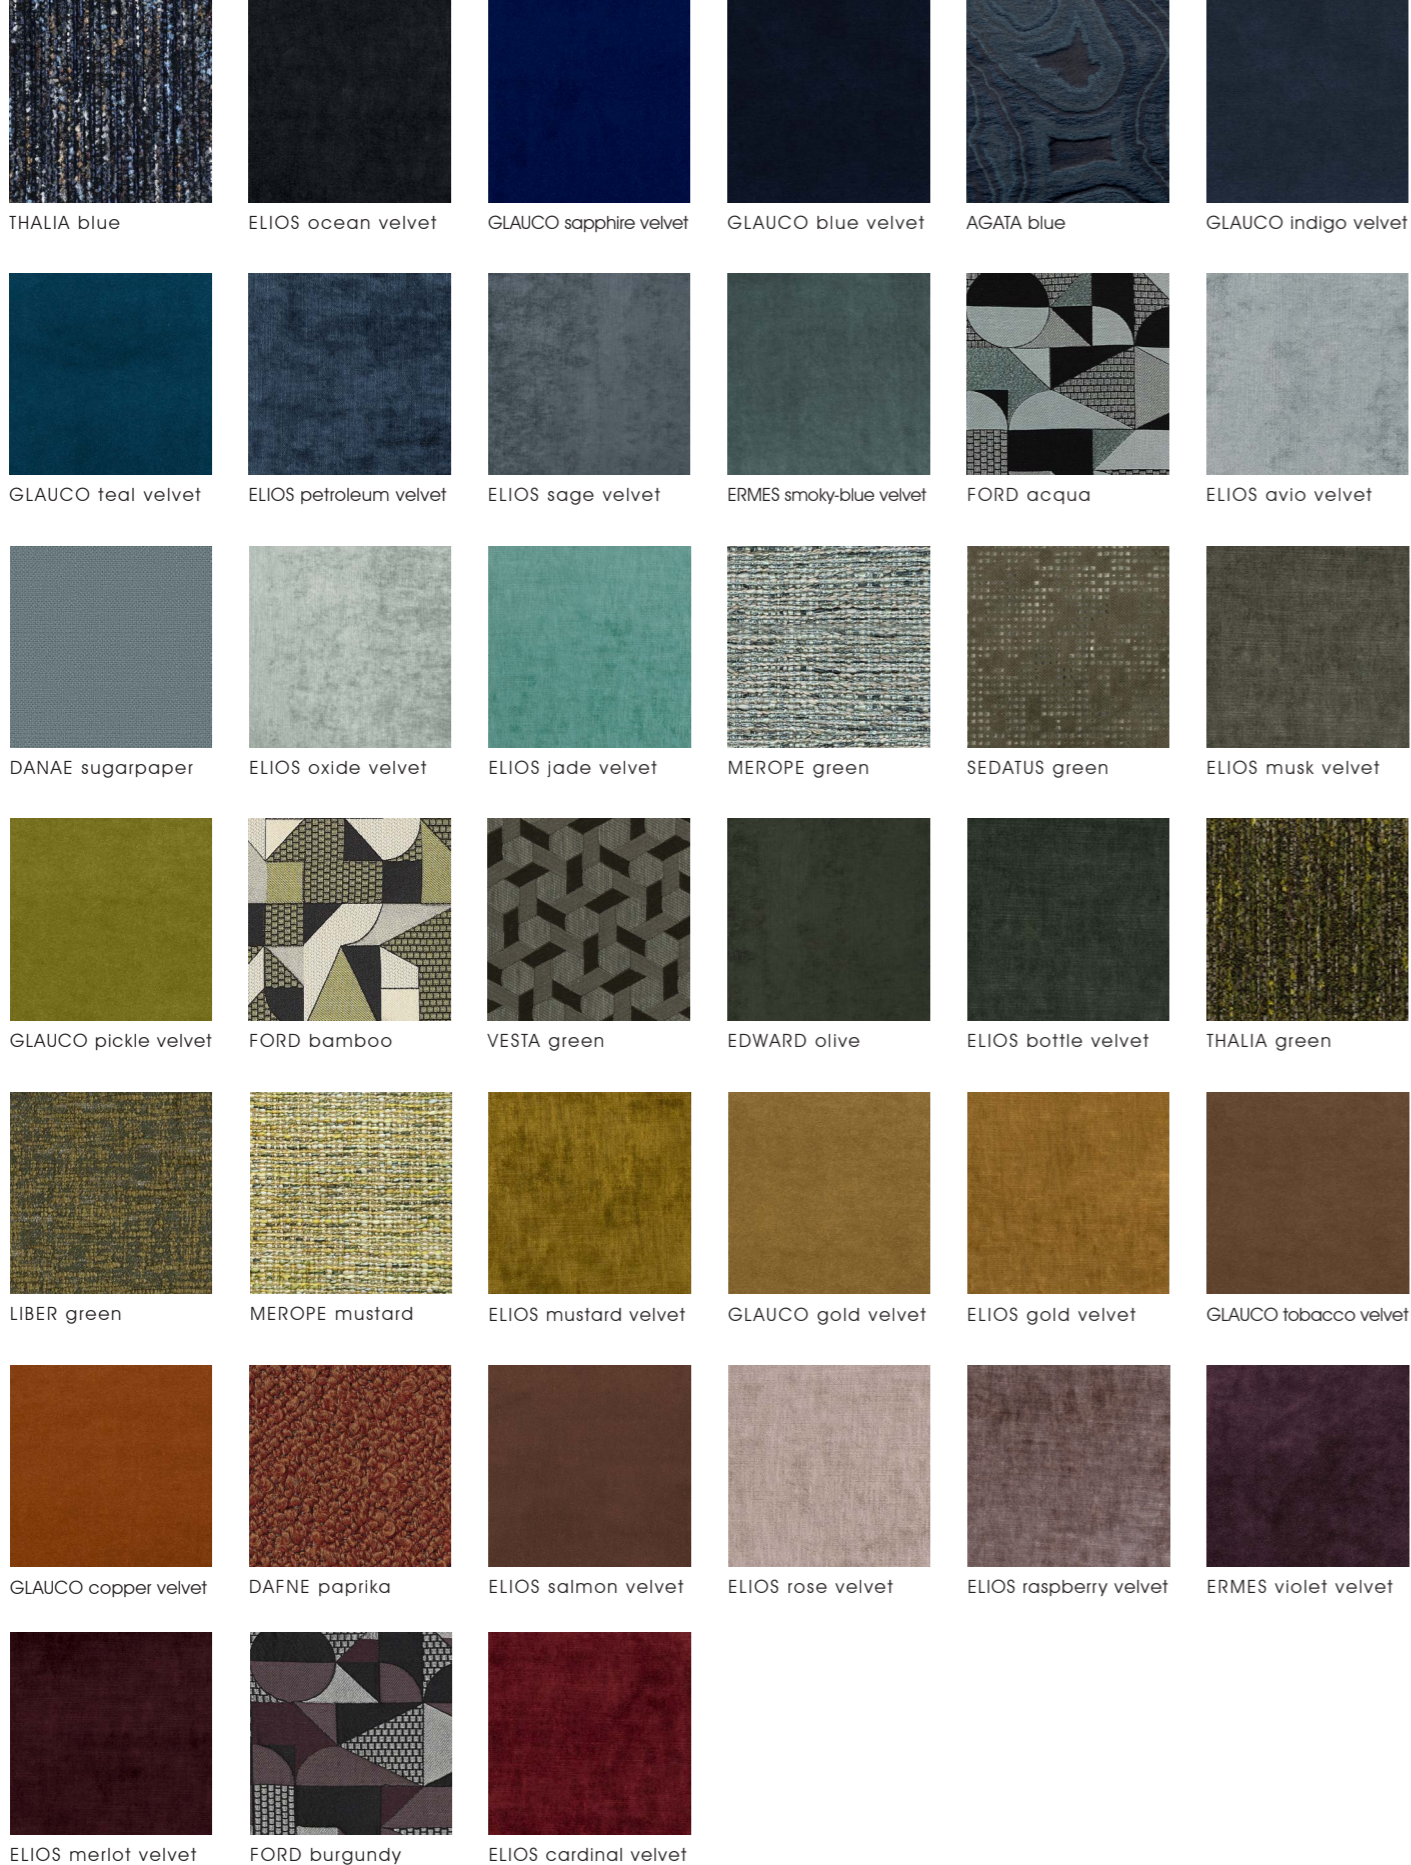

ARES smoky

ARES greige

LIBER sable

RIVOLI B&W

VANITAS ivory

VANITAS pearl

MEROPE sand

CRONO sand

ELIOS dark night velvet

AGATA black

NAIROBI savannah

ELIOS moka velvet

FABRICS

COLORS

LEATHERS

PRINTS on PONY / STAMPE su CAVALLINO

PONY diamond

PONY pied de poule

PONY vienna

NUBUCK LEATHERS

VERMONT smoky

HAMPTONS grey

HAMPTONS snow

HAMPTONS rocks

VERMONT elephant

VERMONT asphalt

HAMPTONS coal

HAMPTONS black

I DIVANI POSSONO ESSERE RIVESTITI CON TUTTI I TESSUTI DISPONIBILI NEL CATALOGO TESSERE. SOFA CAN BE COVERED WITH ALL THE FABRICS AVAILABLE IN THE TESSERE CATALOG.