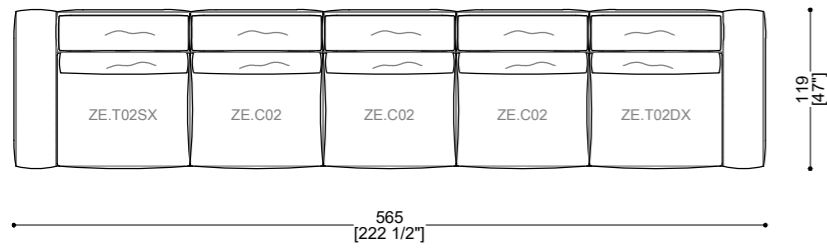

ZENO POUF 5 - ZE.P08

Sizes	Weight	COM	COL	Packing Det
W: 104 cm x D: 155 cm x H: 44 cm W: 41" x D: 61" x H: 17 3/8"	50 kg	3 ml	4 sqm	Carton Box + Pallet W: 115 cm x D: 160 cm x H: 60 cm W: 45 1/4" x D: 63" x H: 23 5/8" Gross Weight: 55 kg - Volume: 1,2 cbm

THE COMPOSITIONS CAN BE LEFT OR RIGHT
 THE COMPOSITIONS WITH ARMREST MODULE CAN HAVE THE LIBRARY MODULE

ZENO COMPOSITION C01

ZENO COMPOSITION C02

ZENO COMPOSITION C03

ZENO COMPOSITION C04 left or right

ZENO COMPOSITION C05