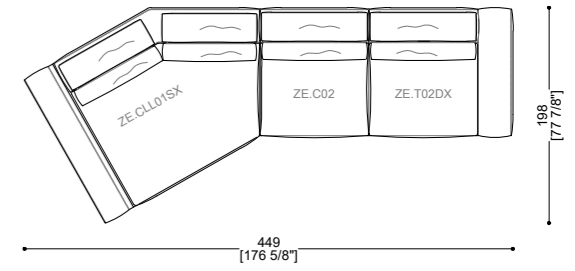

SICIS

ZENO MODULAR SOFA

ZENO COMPOSITION C13 WITH LIBRARY - OREGON black leather, TENAGE powder
JUPITER low tables, POLO floor lamp
pillows - OREGON black, DANAE snow

SICIS

ZENO COMPOSITION C13 WITH LIBRARY