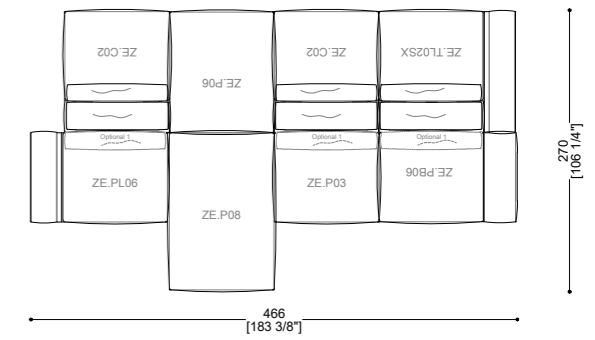

ZENO COMPOSITION C65 WITH LIBRARY