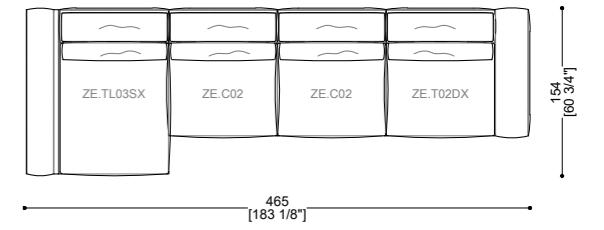

ZENO COMPOSITION C08 WITH LIBRARY