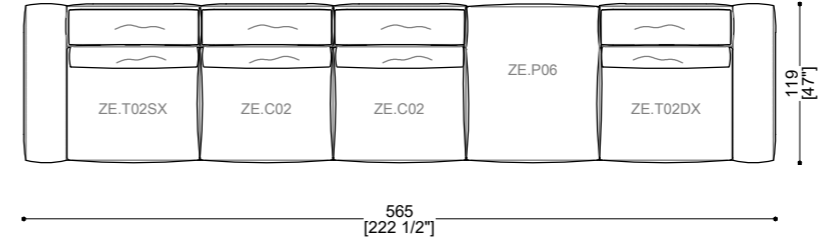

ZENO COMPOSITION C06 left or right