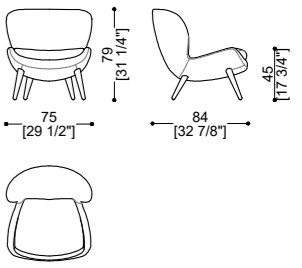

NIELS armchair - DUNMORE cotton