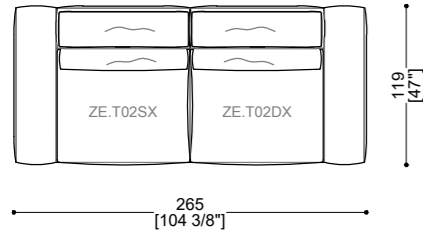

THE COMPOSITIONS CAN BE LEFT OR RIGHT
THE COMPOSITIONS WITH ARMREST MODULE CAN HAVE THE LIBRARY MODULE

ZENO COMPOSITION C01