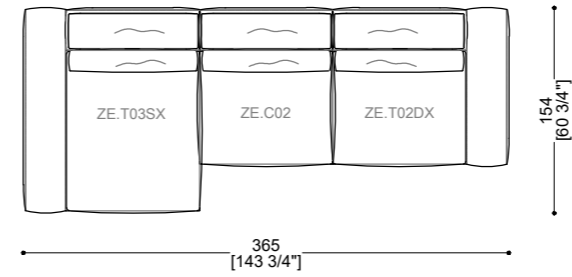

ZENO COMPOSITION C07 left or right