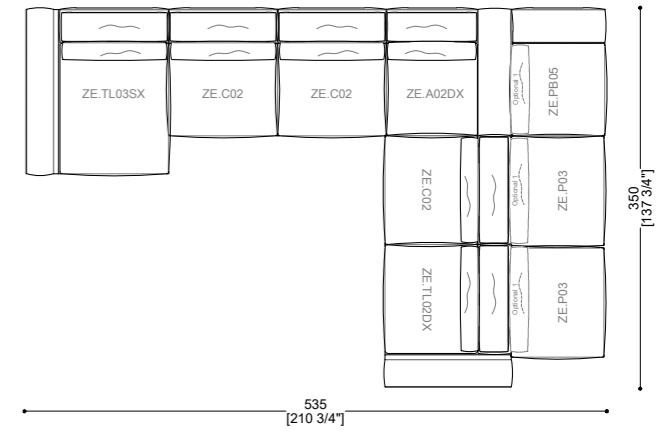

ZENO COMPOSITION C75 WITH LIBRARY

ZENO sofa - BALMORAL safari leather, SHANNON iceland, FORD bamboo
GARRET bar, THEA armchair - ELIOS smoke velvet, TRIS floor lamp
pillows - SHANNON iceland, GALWAY iceland, EDWARD olive velvet, FORD bamboo