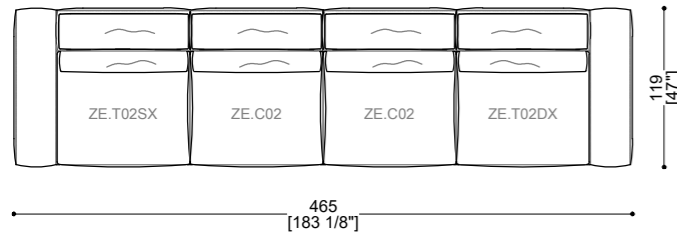

ZENO POUF 5 - ZE.P08

Sizes	Weight	COM	COL	Packing Det
W: 104 cm x D: 155 cm x H: 44 cm W: 41" x D: 61" x H: 17 3/8"	50 kg	3 ml	4 sqm	Carton Box + Pallet W: 115 cm x D: 160 cm x H: 60 cm W: 45 1/4" x D: 63" x H: 23 5/8" Gross Weight: 55 kg - Volume: 1,2 cbm

THE COMPOSITIONS CAN BE LEFT OR RIGHT
 THE COMPOSITIONS WITH ARMREST MODULE CAN HAVE THE LIBRARY MODULE

ZENO COMPOSITION C01

ZENO COMPOSITION C02

ZENO COMPOSITION C03

ZENO COMPOSITION C04 left or right

ZENO COMPOSITION C05