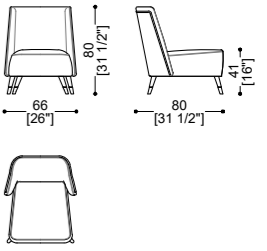

PEGGY ARMCHAIR

PEGGY armchair - THALIA bronze, piping OREGON country pillows - THALIA bronze