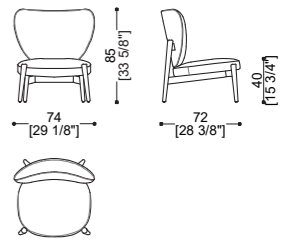

THEA ARMCHAIR

THEA armchair - ELIOS smoke velvet