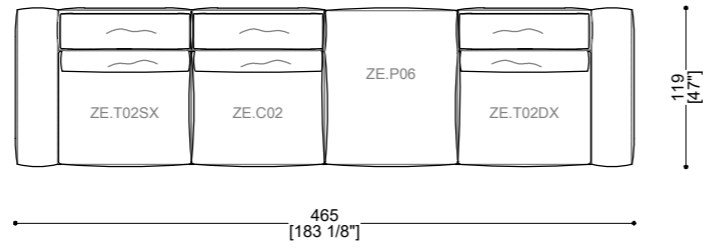

ZENO POUF 5 - ZE.P08

Sizes	Weight	COM	COL	Packing Det
W: 104 cm x D: 155 cm x H: 44 cm W: 41" x D: 61" x H: 17 3/8"	50 kg	3 ml	4 sqm	Carton Box + Pallet W: 115 cm x D: 160 cm x H: 60 cm W: 45 1/4" x D: 63" x H: 23 5/8" Gross Weight: 55 kg - Volume: 1,2 cbm

THE COMPOSITIONS CAN BE LEFT OR RIGHT
 THE COMPOSITIONS WITH ARMREST MODULE CAN HAVE THE LIBRARY MODULE

ZENO COMPOSITION C01

ZENO COMPOSITION C02

ZENO COMPOSITION C03

ZENO COMPOSITION C04 left or right

ZENO COMPOSITION C05