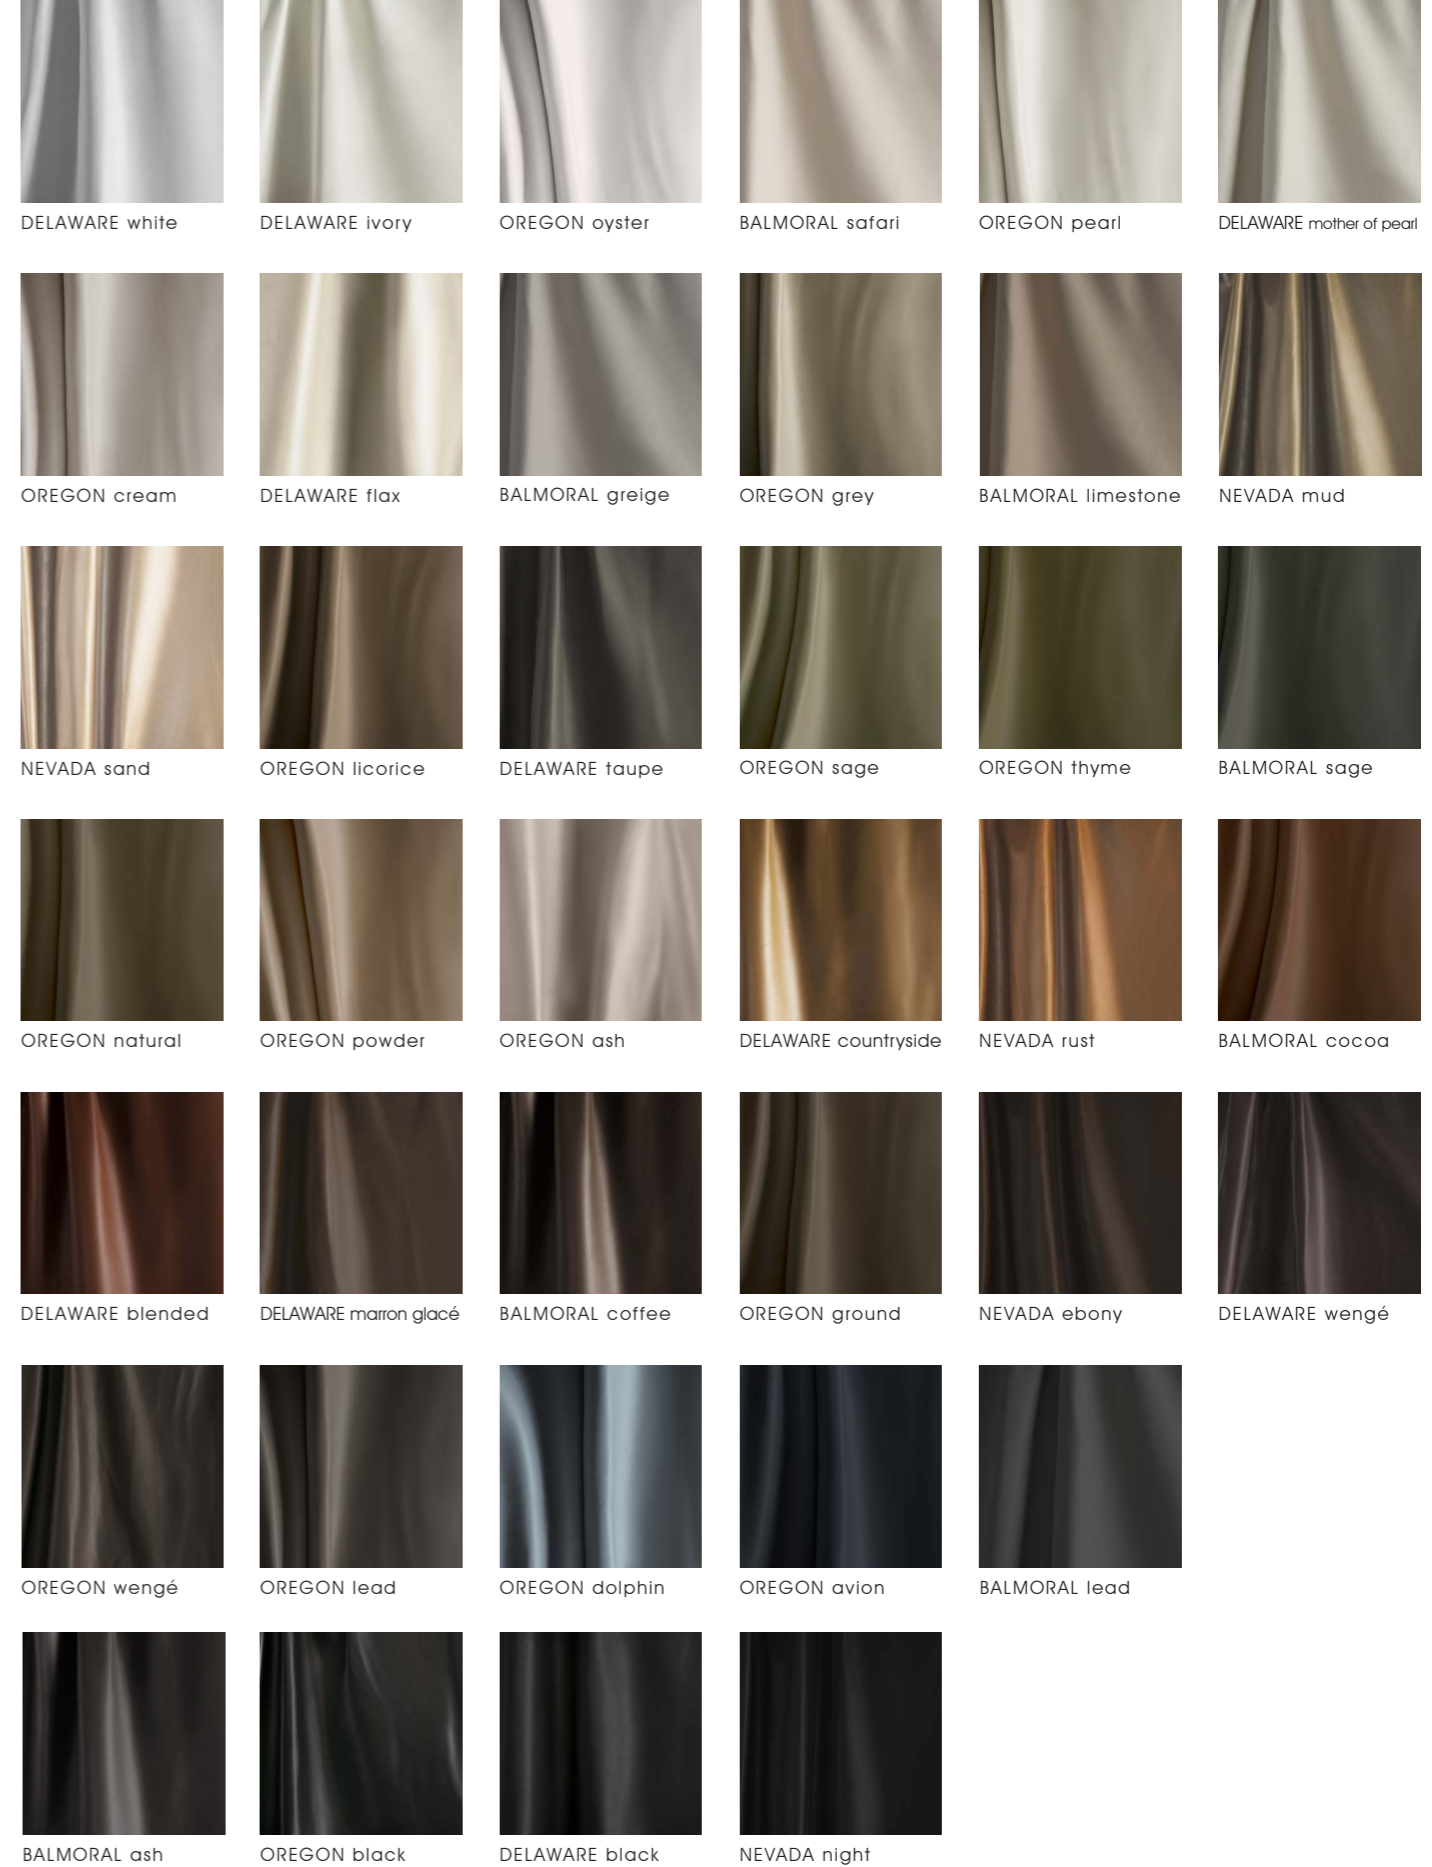

ANDREW B&W

SEDATUS coal

SELENE black

THALIA grey

NOCTIS black

NOCTIS obsidian

GLAUCO deep velvet

ELIOS dark night velvet

AGATA black

NAIROBI savannah

ELIOS moka velvet

FABRICS

COLORS

LEATHERS

covering

PRINTS on PONY / STAMPE su CAVALLINO

PONY diamond

PONY pied de poule

PONY vienna

NUBUCK LEATHERS

VERMONT smoky

HAMPTONS grey

HAMPTONS snow

HAMPTONS rocks

VERMONT elephant

VERMONT asphalt

HAMPTONS coal

HAMPTONS black

I DIVANI POSSONO ESSERE RIVESTITI CON TUTTI I TESSUTI DISPONIBILI NEL CATALOGO TESSERE.  
SOFA CAN BE COVERED WITH ALL THE FABRICS AVAILABLE IN THE TESSERE CATALOG.