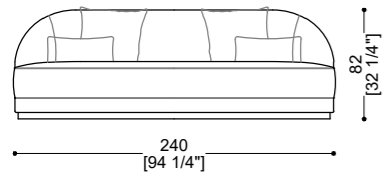

THE COMPOSITIONS CAN BE LEFT OR RIGHT

PRESTIGE SOFA 3 SEATER

Sizes	Weight	COM	COL	Packing Det
W: 240 cm x D: 102 cm x H: 82 cm W: 94 1/2" x D: 40 1/8" x H: 32 1/4"	80 kg	10 ml	20 sqm	Carton Box + Pallet W: 270 cm x D: 120 cm x H: 100 cm W: 106 2/9" x D: 47 1/4" x H: 39 3/8" Gross Weight: 120 kg - Volume: 4 cbm