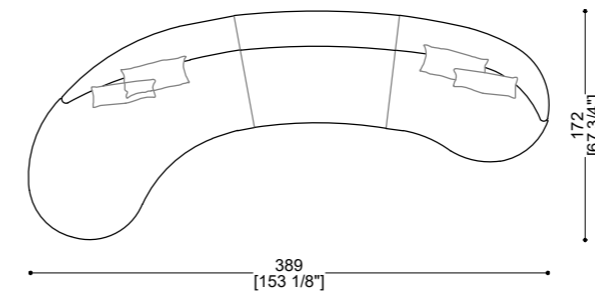

PRESTIGE SOFA COMPOSITION 3