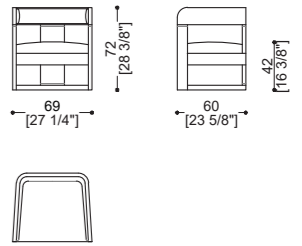

SICIS

*Opzione:* zoccolo in metallo liquido  
*Optional:* skirting in liquid metal

SICIS

OLIMPIA ARMCHAIR

OLIMPIA armchair - GLAUCO teal velvet, EBONY ammara polished  
PEGGY side table 60+120

SICIS