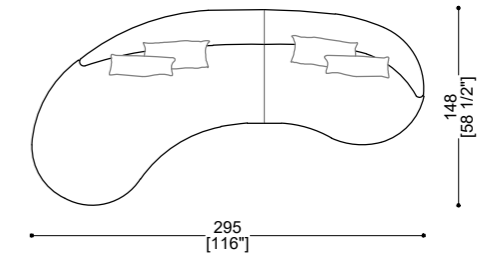

PRESTIGE SOFA COMPOSTION 2