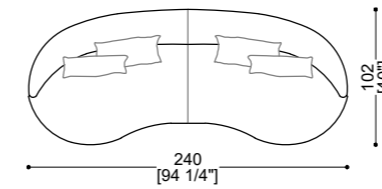

PRESTIGE SOFA COMPOSITION 1