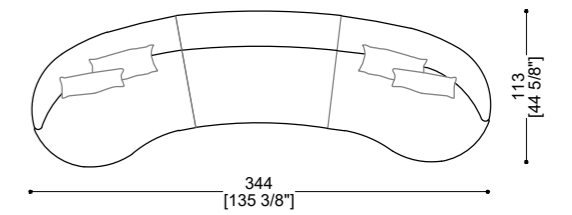

PRESTIGE SOFA COMPOSITION 4