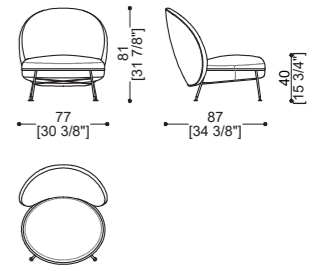

## PRESTIGE

---

PRESTIGE armchair - ELIOS smoke velvet, PRESTIGE sofa - ELIOS salmon velvet  
pillows - BEAVER sand fur, ASTREA tile, ERMES mud velvet

SICIS

AMARETTO ARMCHAIR, POUF

AMARETTO armchair - HAMPTONS rocks nubuck leather / vienna quilting, AMARETTO pouf - PONY leather / vienna embossing  
 BLAKE HIGH bookshelves model A+B  
 pillows - ELIOS salmon velvet, ALBA white fur, PONY vienna