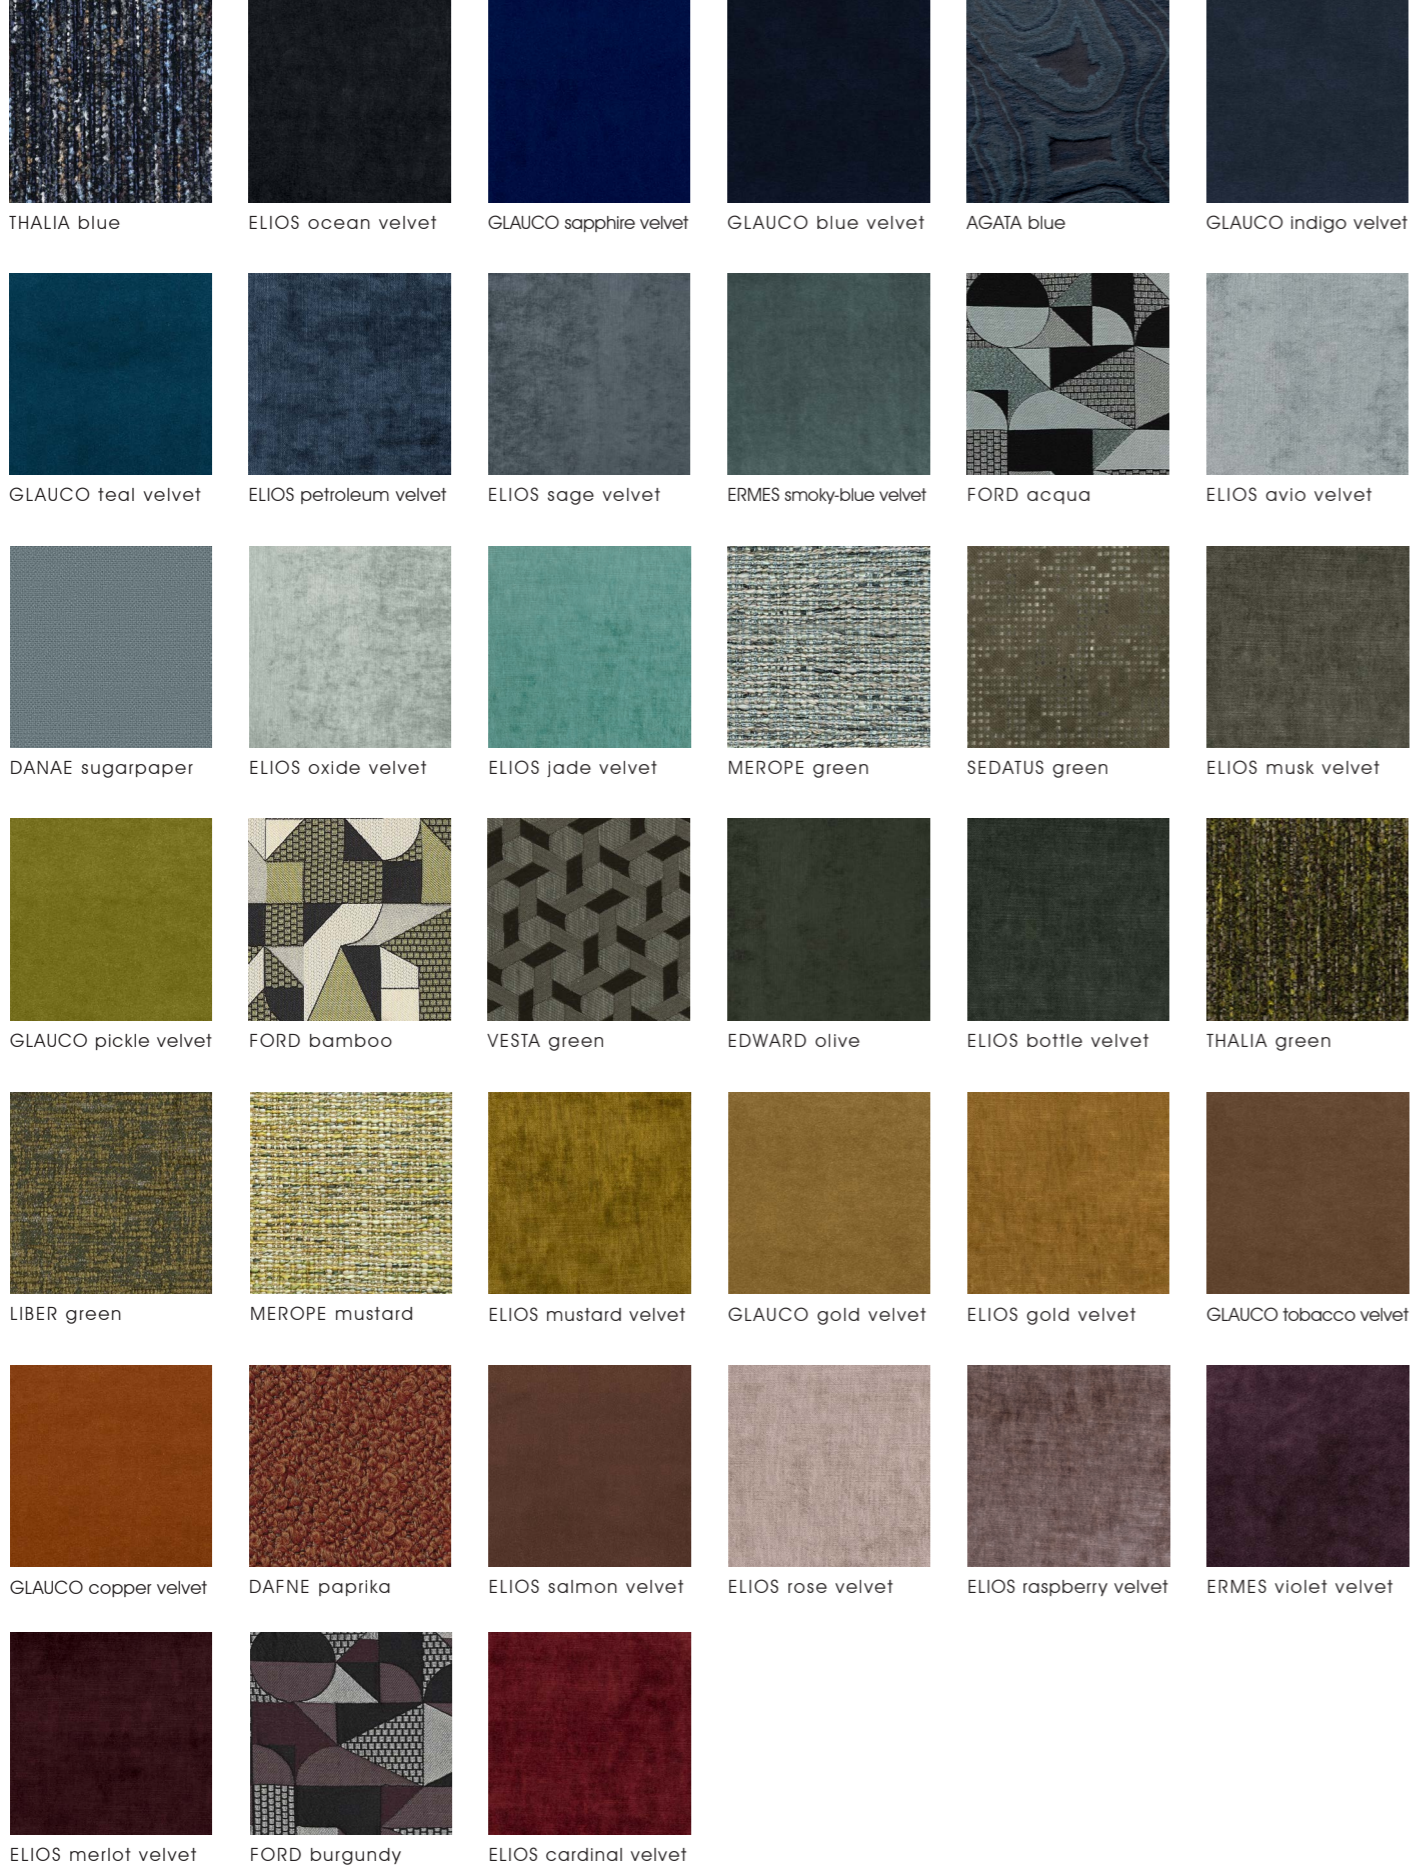

ANDREW B&W

SEDATUS coal

SELENE black

THALIA grey

NOCTIS black

NOCTIS obsidian

GLAUCO deep velvet

ELIOS dark night velvet

AGATA black

NAIROBI savannah

ELIOS moka velvet

FABRICS

COLORS

LEATHERS

covering

PRINTS on PONY / STAMPE su CAVALLINO

PONY diamond

PONY pied de poule

PONY vienna

NUBUCK LEATHERS

VERMONT smoky

HAMPTONS grey

HAMPTONS snow

HAMPTONS rocks

VERMONT elephant

VERMONT asphalt

HAMPTONS coal

HAMPTONS black

I DIVANI POSSONO ESSERE RIVESTITI CON TUTTI I TESSUTI DISPONIBILI NEL CATALOGO TESSERE.  
SOFA CAN BE COVERED WITH ALL THE FABRICS AVAILABLE IN THE TESSERE CATALOG.