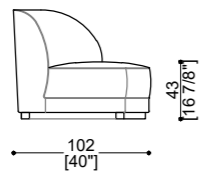

THE COMPOSITIONS CAN BE LEFT OR RIGHT

PRESTIGE SOFA 3 SEATER

Sizes	Weight	COM	COL	Packing Det
W: 240 cm x D: 102 cm x H: 82 cm W: 94 1/2" x D: 40 1/8" x H: 32 1/4"	80 kg	10 ml	20 sqm	Carton Box + Pallet W: 270 cm x D: 120 cm x H: 100 cm W: 106 2/9" x D: 47 1/4" x H: 39 3/8" Gross Weight: 120 kg - Volume: 4 cbm