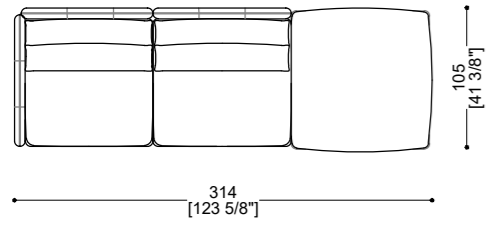

ISLAND COMPOSITION 1