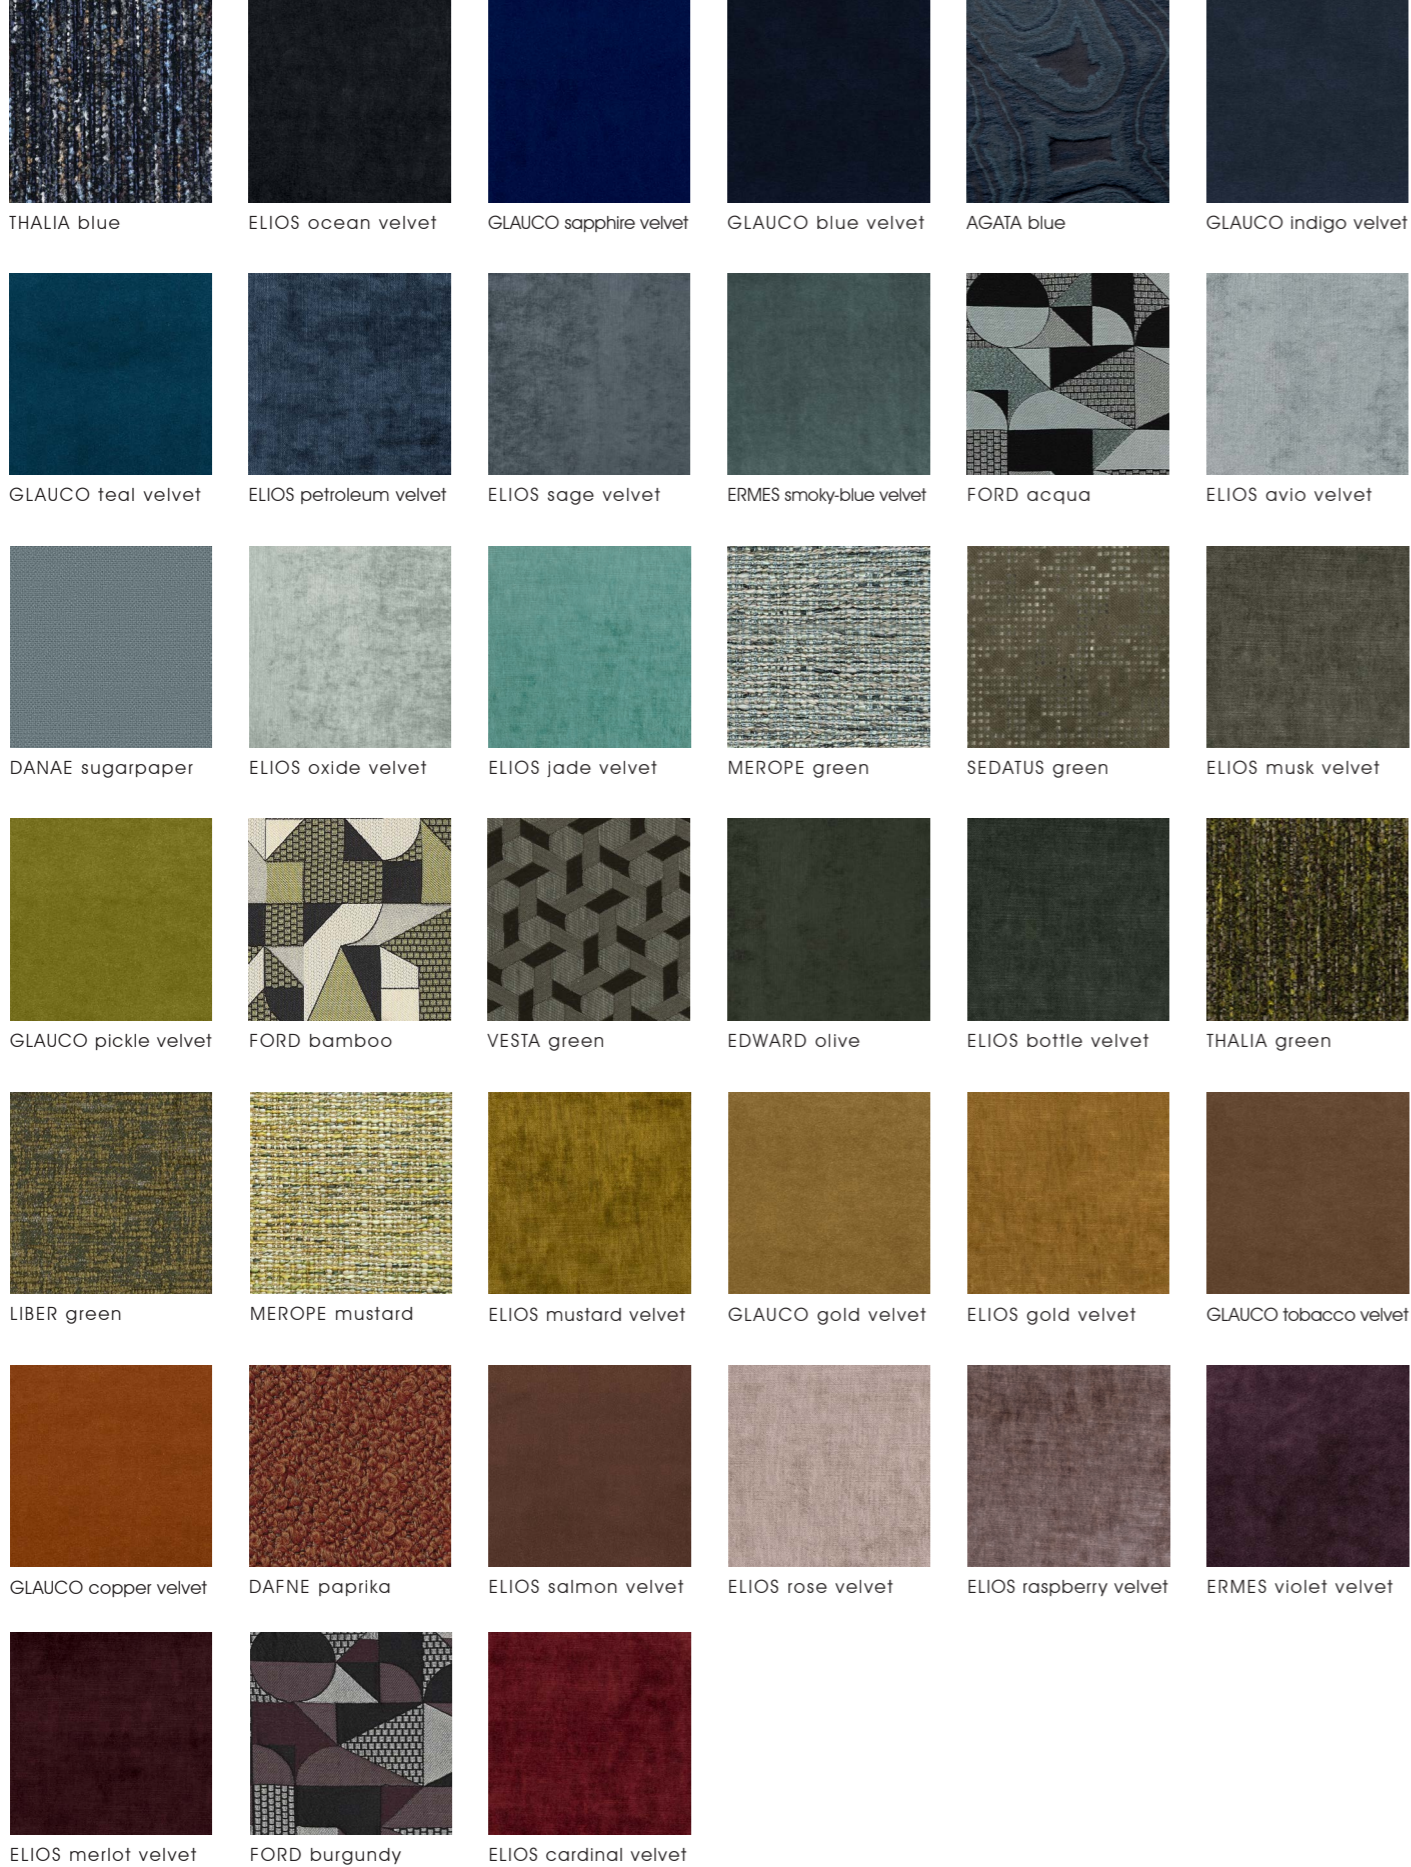

PAUL B&W

FORD fog

ANDREW B&W

SEDATUS coal

SELENE black

THALIA grey

NOCTIS black

NOCTIS obsidian

GLAUCO deep velvet

ELIOS dark night velvet

AGATA black

NAIROBI savannah

ELIOS moka velvet

FABRICS

COLORS

LEATHERS

covering

PRINTS on PONY / STAMPE su CAVALLINO

PONY diamond

PONY pied de poule

PONY vienna

NUBUCK LEATHERS

VERMONT smoky

HAMPTONS grey

VERMONT must

HAMPTONS brown

VERMONT elephant

VERMONT asphalt

HAMPTONS coal

HAMPTONS black

I DIVANI POSSONO ESSERE RIVESTITI CON TUTTI I TESSUTI DISPONIBILI NEL CATALOGO TESSERE. SOFA CAN BE COVERED WITH ALL THE FABRICS AVAILABLE IN THE TESSERE CATALOG.