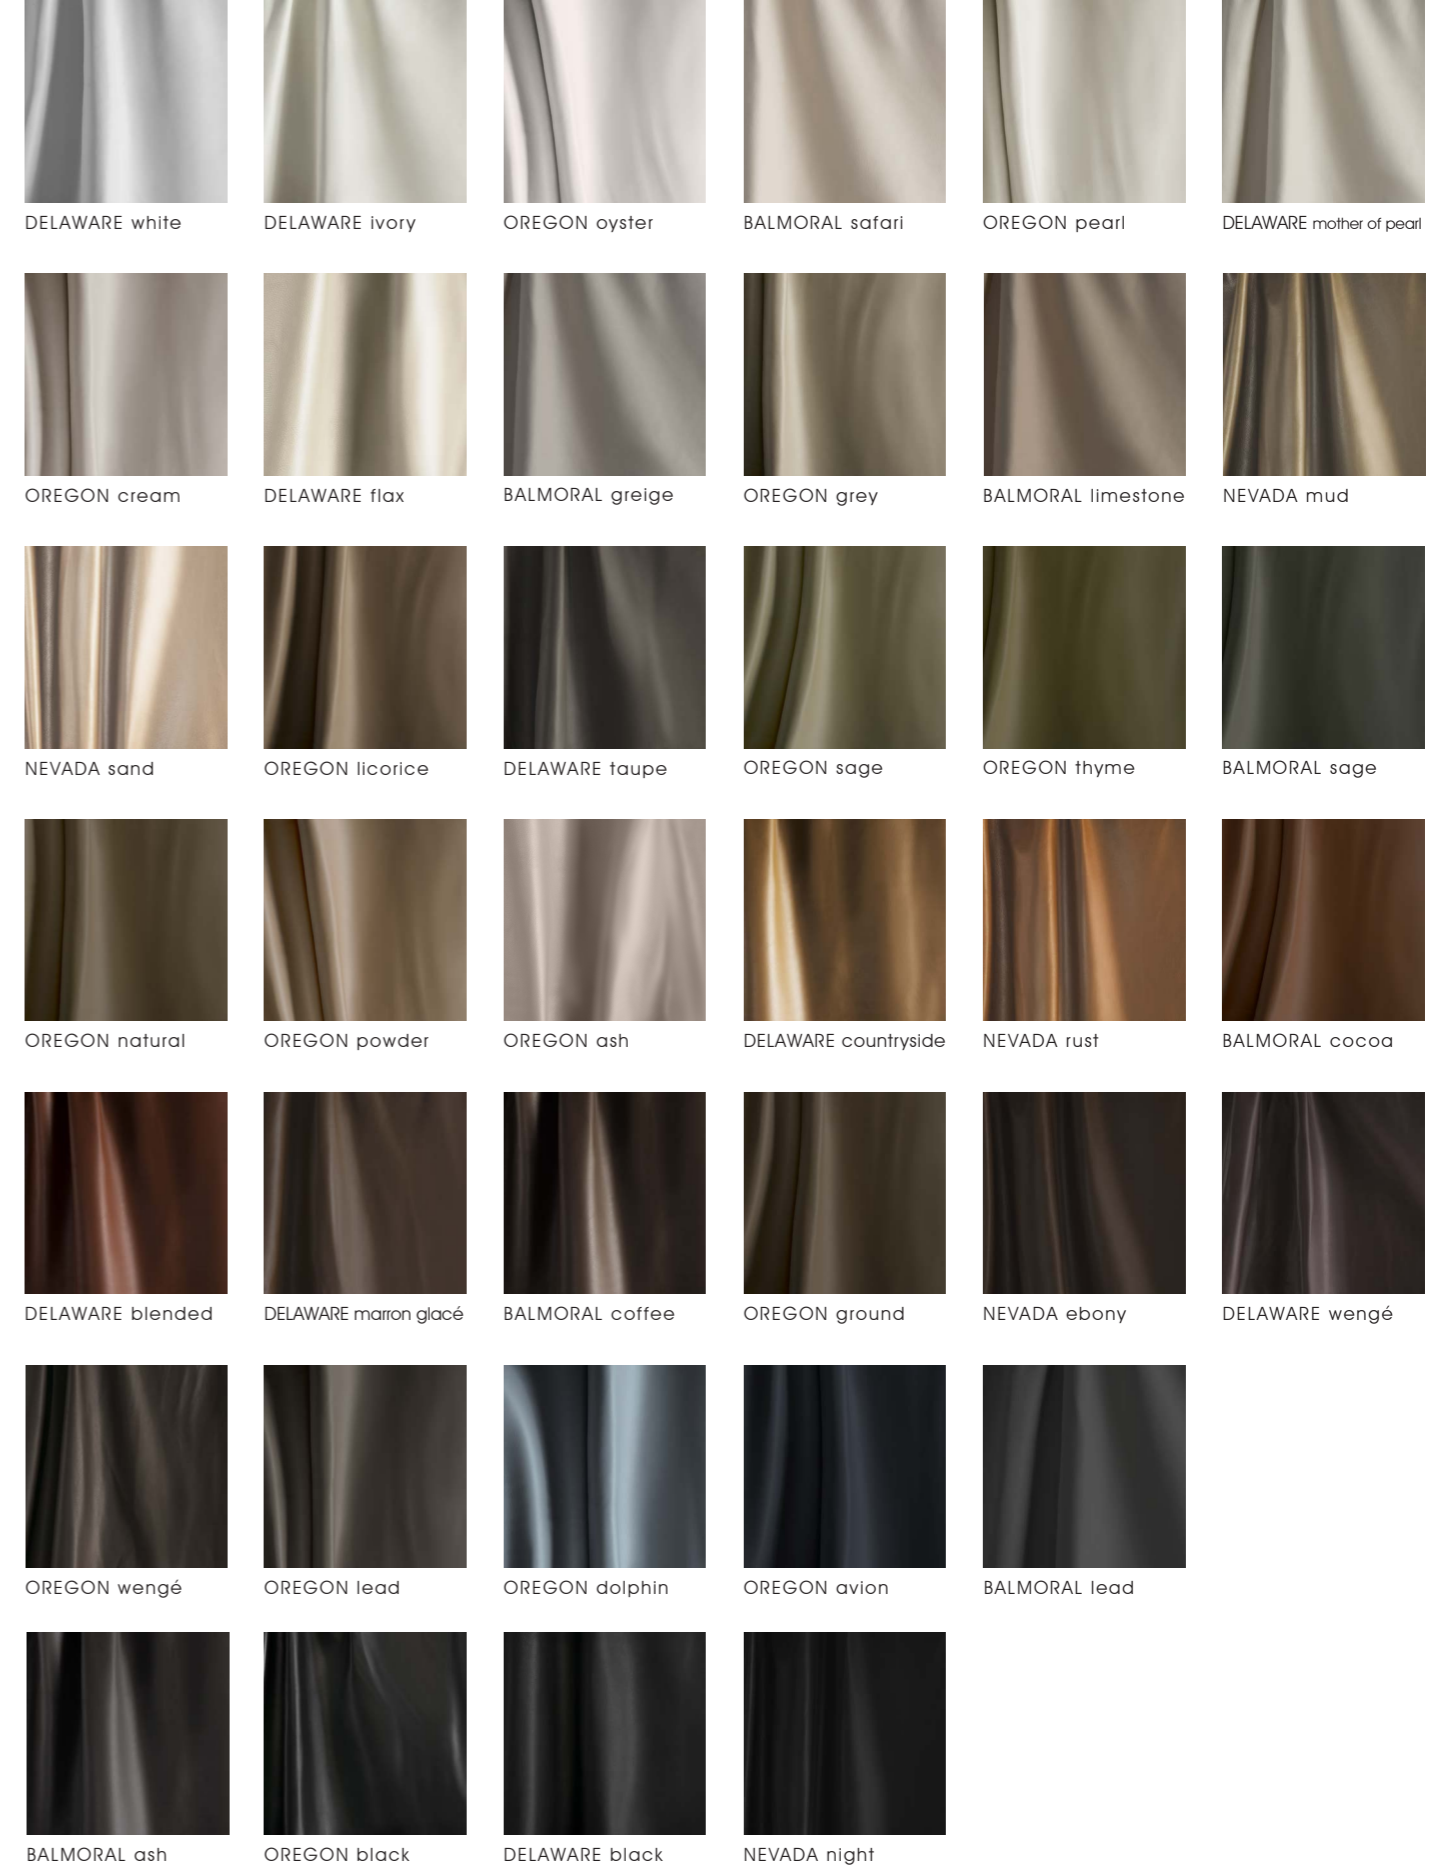

PAUL B&W

FORD fog

ANDREW B&W

SEDATUS coal

SELENE black

THALIA grey

NOCTIS black

NOCTIS obsidian

GLAUCO deep velvet

ELIOS dark night velvet

AGATA black

NAIROBI savannah

ELIOS moka velvet

FABRICS

COLORS

LEATHERS

covering

PRINTS on PONY / STAMPE su CAVALLINO

PONY diamond

PONY pied de poule

PONY vienna

NUBUCK LEATHERS

VERMONT smoky

HAMPTONS grey

VERMONT must

HAMPTONS brown

VERMONT elephant

VERMONT asphalt

HAMPTONS coal

HAMPTONS black

I DIVANI POSSONO ESSERE RIVESTITI CON TUTTI I TESSUTI DISPONIBILI NEL CATALOGO TESSERE. SOFA CAN BE COVERED WITH ALL THE FABRICS AVAILABLE IN THE TESSERE CATALOG.