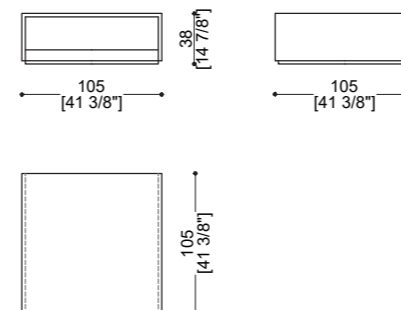

THE COMPOSITIONS CAN BE LEFT OR RIGHT

ISLAND RECTANGULAR POUF & UNIT

Sizes	Weight	COM	COL	Packing Det
W: 170 cm x D: 105 cm x H: 43 cm W: 66 7/8" x D: 41 3/4" x H: 16 7/8"	30 kg	4,5 ml	9 sqm	Carton Box + Pallet W: 178 cm x D: 113 cm x H: 70 cm W: 70 1/8" x D: 44 1/2" x H: 27 1/2" Gross Weight: 45 kg - Volume: 2,4 cbm

THE COMPOSITIONS CAN BE LEFT OR RIGHT

ISLAND COFFEE TABLE LOW 135

Sizes	Weight	COM	COL	Packing Det
W: 105 cm x D: 135 cm x H: 38 cm W 41 3/8" x D: 53 1/8" x H: 15"	30 kg			Wooden Crate W: 116 cm x D: 145 cm x H: 61 cm W: 45 5/8" x D: 57 1/8" x H: 24" Gross Weight: 70 kg - Volume: 0,95 cbm

ISLAND ARMCHAIR

Sizes	Weight	COM	COL	Packing Det
W: 90 cm x D: 90 cm x H: 85 cm - SH: 43 cm W 35 3/8" x D: 35 3/8" x H: 33 1/2" - SH: 17"	25 kg	8 ml	13 sqm	Carton Box + Pallet W: 100 cm x D: 100 cm x H: 110 cm W: 39 3/8" x D: 39 3/8" x H: 43 1/4" Gross Weight: 40 kg - Volume: 1,1 cbm

ISLAND SIDE

Sizes	Weight	COM	COL	Packing Det
W: 105 cm x D: 105 cm x H: 38 cm W 41 3/8" x D: 41 3/8" x H: 15"	40 kg			Wooden Crate W: 115 cm x D: 115 cm x H: 60 cm W: 45 1/4" x D: 45 1/4" x H: 23 5/8" Gross Weight: 70 kg - Volume: 0,8 cbm