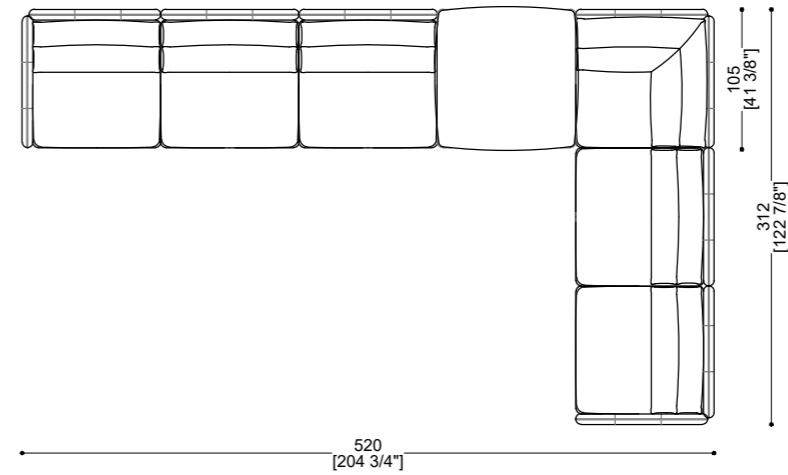

ISLAND COMPOSITION 17