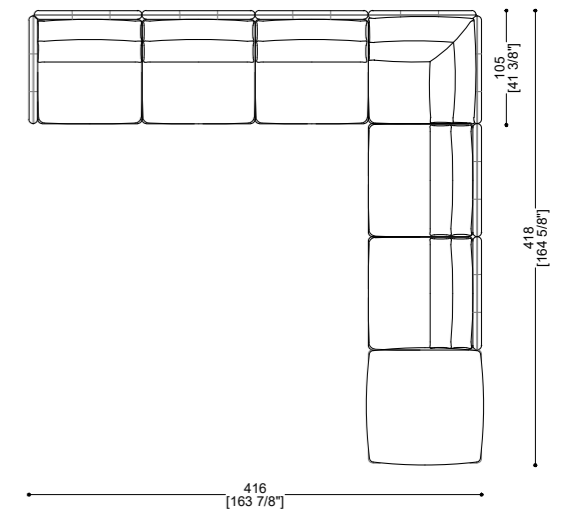

ISLAND sofa - DELAWARE white leather, SELENE ivory, MARS coffee tables small M5-M8 pillows - HAMPTONS black nubuck leather