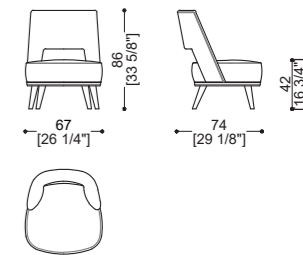

DALTON buffet, GEMMA table lamp, LIAM armchairs - ELIOS jade velvet
ALEC rectangular pouf - HAMPTONS rocks nubuck leather, PONY pied de poule
pillows - ELIOS petroleum velvet, BAUHAUS artistic panel

LIAM armchair - ELIOS jade velvet