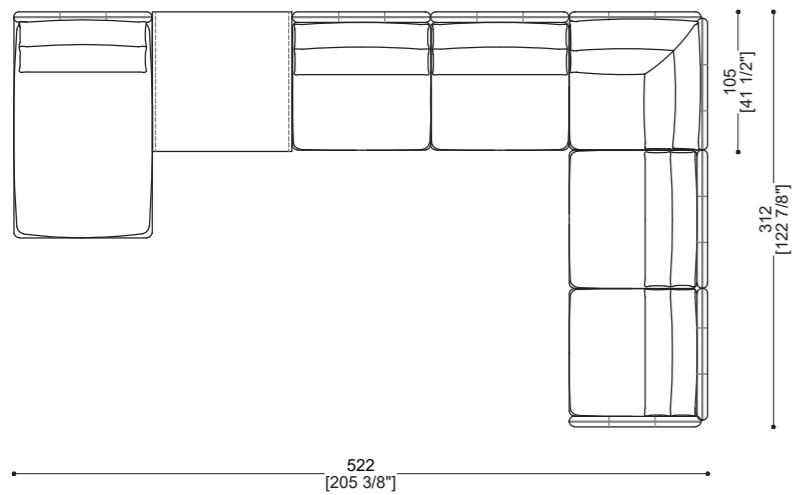

ISLAND COMPOSITION 19

Optional: Lavorazioni speciali su velluto oppure pelle per struttura esterna.
Optional: Special manufacturings on velvet or leather for external backrest.

Optional: Struttura rivestita in tessuto/pelle trapuntata.
Optional: Structure covered in quilted fabric or leather.