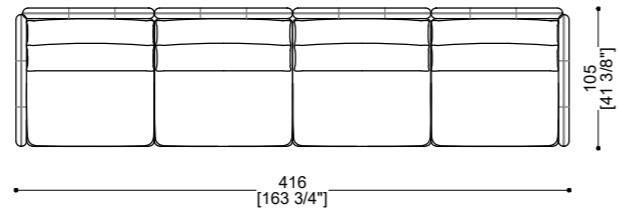

ISLAND COMPOSITION 4