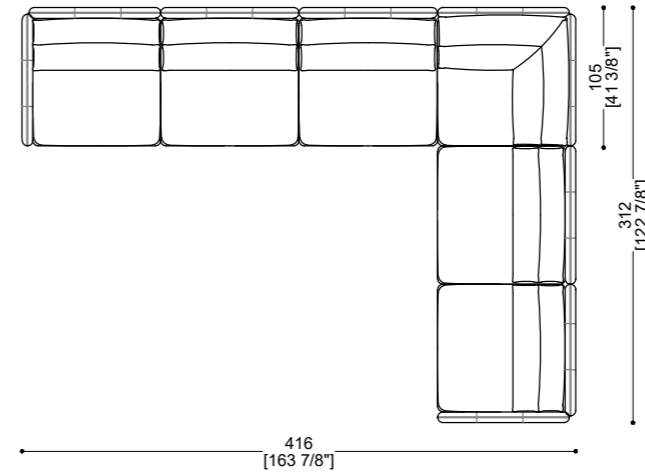

ISLAND COMPOSITION 16