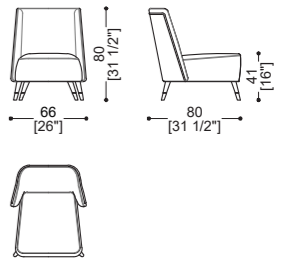

PEGGY ARMCHAIR

PEGGY armchair - ELIOS raspberry velvet, SIGNUM black, TRIS floor lamp
CHAMALEON round pouf - OREGON cream / herringbone embossing, ELIOS raspberry velvet
pillow - ELIOS raspberry velvet, SIGNUM black