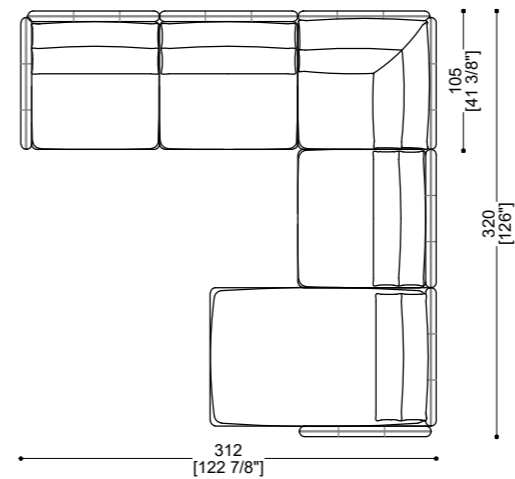

ISLAND COMPOSITION 10