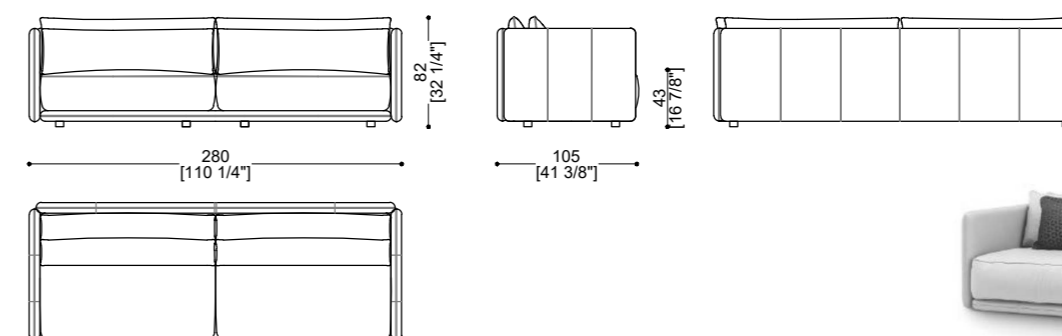

ISLAND 4 SEATER

Sizes	Weight	COM	COL	Packing Det
W: 280 cm x D: 105 cm x H: 82 cm W 110 1/4" x D: 41 3/8" x H: 32 1/4"	80 kg	22 ml	44 sqm	Carton Box + Pallet W: 288 cm x D: 113 cm x H: 108 cm W: 113 3/8" x D: 44 1/2" x H: 42 1/2" Gross Weight: 100 kg - Volume: 3,7 cbm