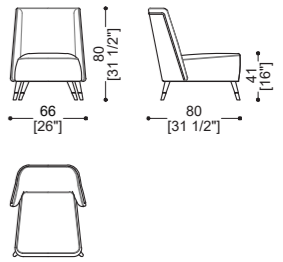

PEGGY ARMCHAIR

PEGGY armchair - ERMES smoky blue velvet
DROP battery lamp