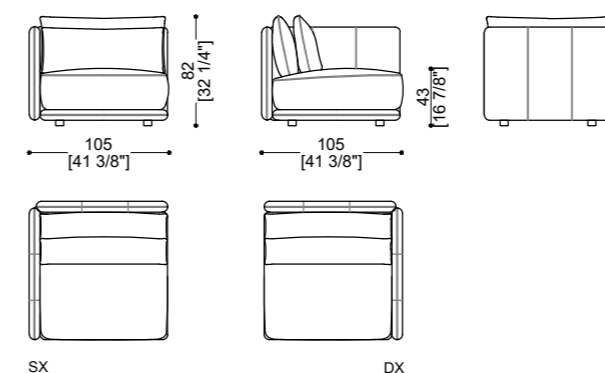

ISLAND SIDE UNIT LEFT OR RIGHT

Sizes	Weight	COM	COL	Packing Det
W: 105 cm x D: 105 cm x H: 82 cm W: 41 3/8" D: 41 3/8" x H: 32 1/4"	30 kg	10 ml	17 sqm	Carton Box + Pallet W: 113 cm x D: 113 cm x H: 108 cm W: 44 1/2" x D: 44 1/2" x H: 42 1/2" Gross Weight: 40 kg - Volume: 1,45 cbm