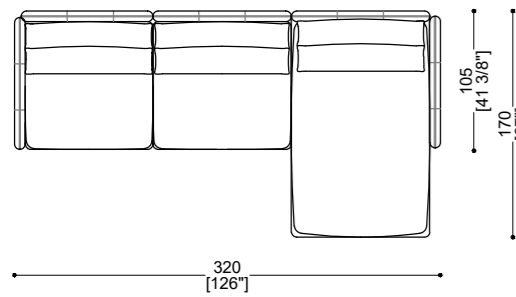

ISLAND COMPOSITION 5