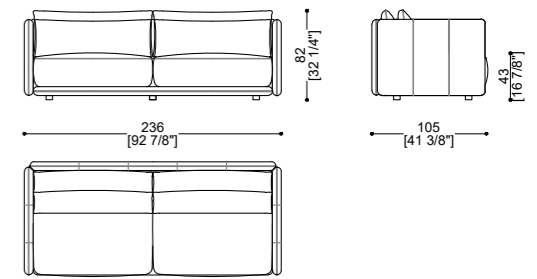

ISLAND 3 SEATER, CHAISE UNIT WITH ARM 170