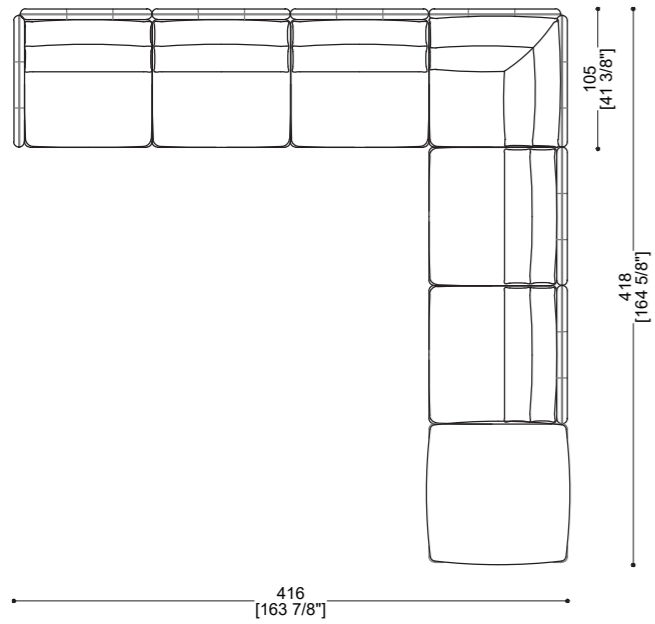

ISLAND COMPOSITION 18