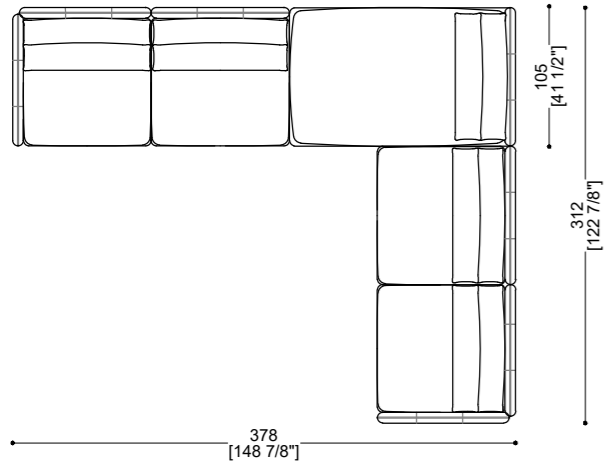

ISLAND COMPOSITION 13