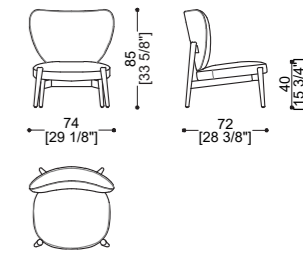

THEA ARMCHAIR

THEA armchair - ELIOS rose velvet, PAUL B&W