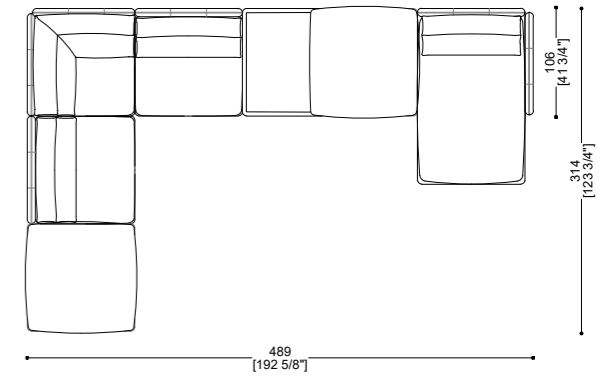

ISLAND COMPOSITION 14