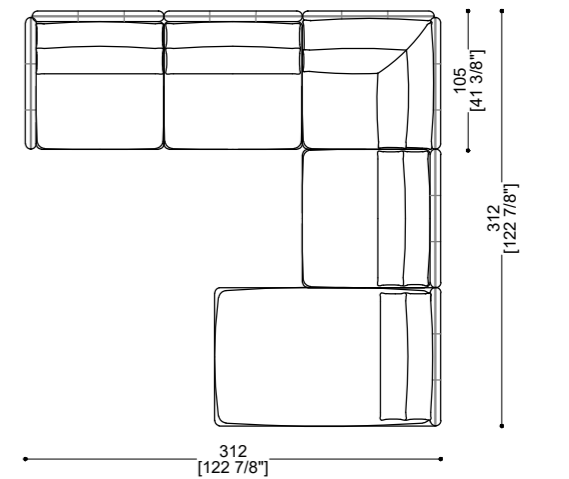

ISLAND COMPOSITION 11