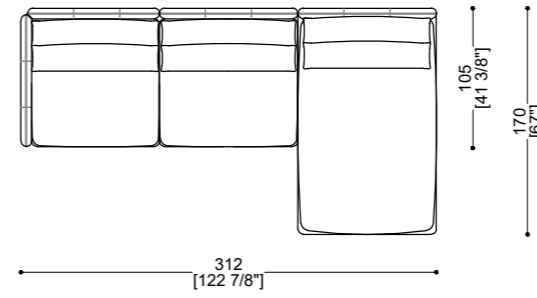

ISLAND COMPOSITION 7