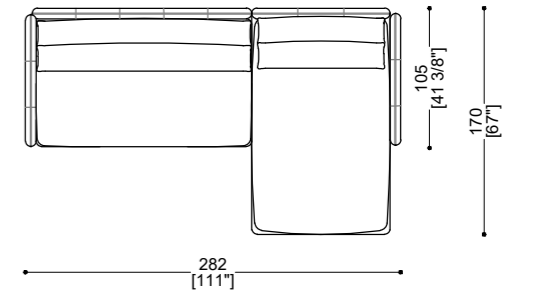

ISLAND COMPOSITION 7 bis