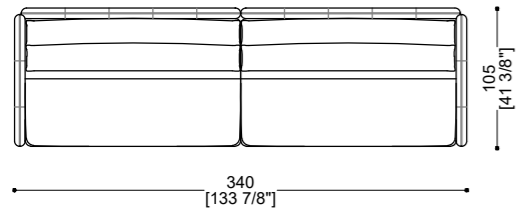

ISLAND COMPOSITION 3