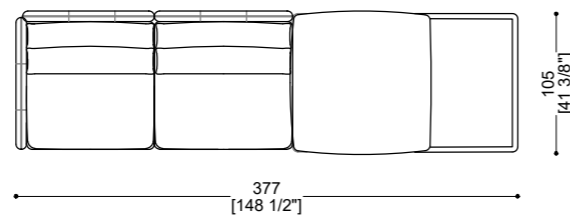

ISLAND COMPOSITION 6