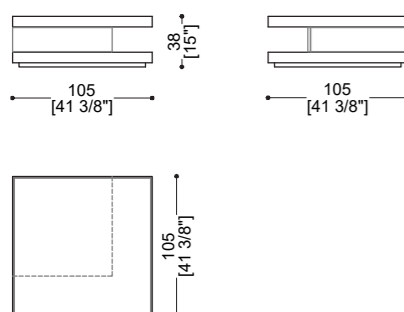

ISLAND COFFEE TABLE LOW 105

Sizes	Weight	COM	COL	Packing Det
W: 105 cm x D: 105 cm x H: 38 cm W 41 3/8" x D: 41 3/8" x H: 15"	40 kg			Wooden Crate W: 116 cm x D: 112 cm x H: 61 cm W: 45 5/8" x D: 44 1/8" x H: 24" Gross Weight: 70 kg - Volume: 0,8 cbm