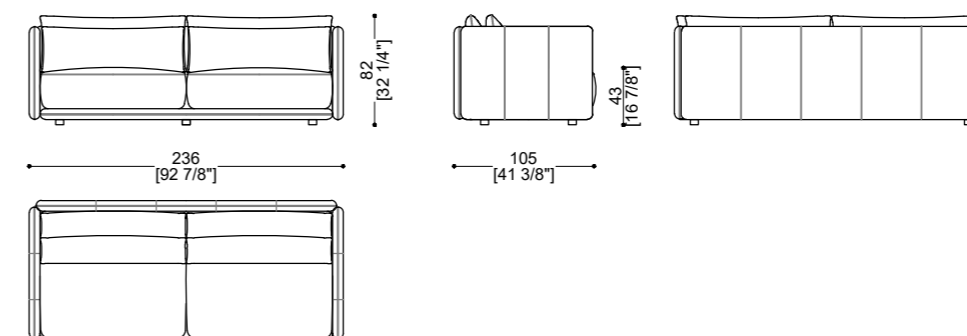

THE COMPOSITIONS CAN BE LEFT OR RIGHT

ISLAND 3 SEATER

Sizes	Weight	COM	COL	Packing Det
W: 236 cm x D: 105 cm x H: 85 cm W: 92 7/8" x D: 41 3/8" x H: 33 1/2"	60 kg	18 ml	32 sqm	Carton Box + Pallet W: 244 cm x D: 113 cm x H: 108 cm W: 96 1/8" x D: 44 1/2" x H: 42 1/2" Gross Weight: 80 kg - Volume: 3,7 cbm