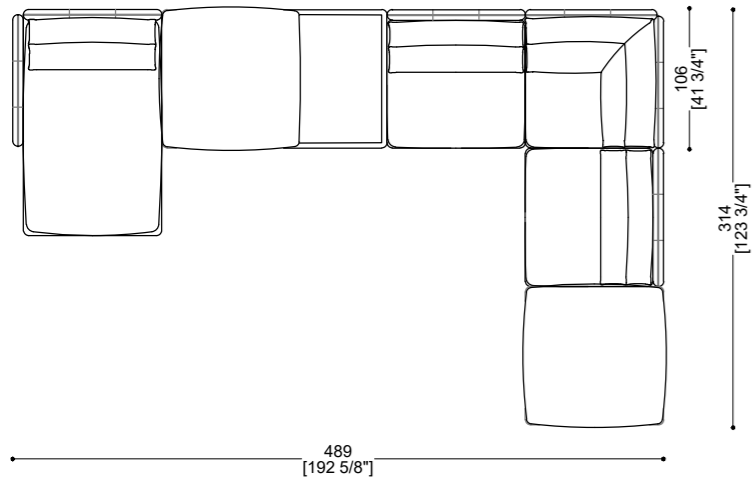

ISLAND COMPOSITION 14