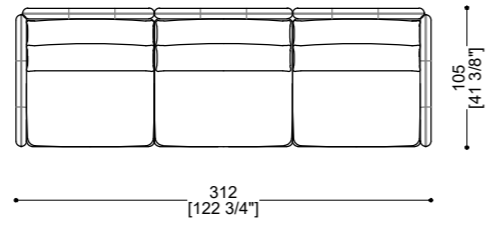

ISLAND COMPOSITION 2