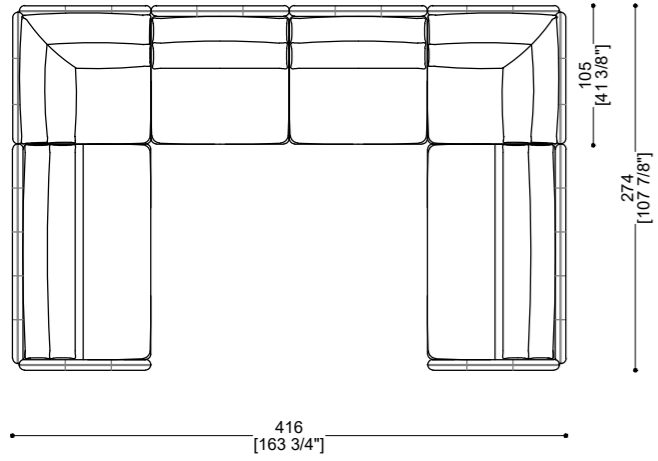

ISLAND COMPOSITION 12