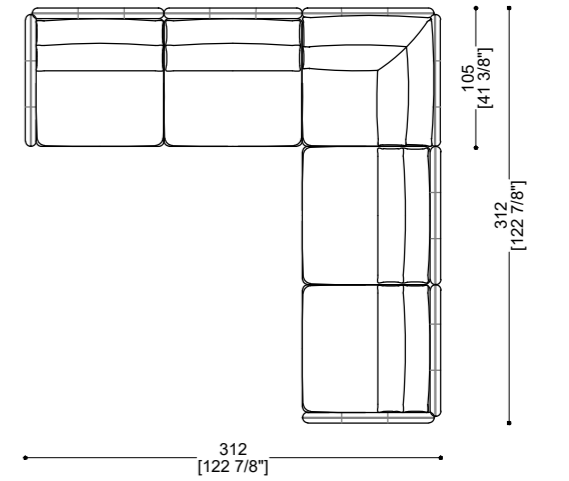

ISLAND COMPOSITION 9