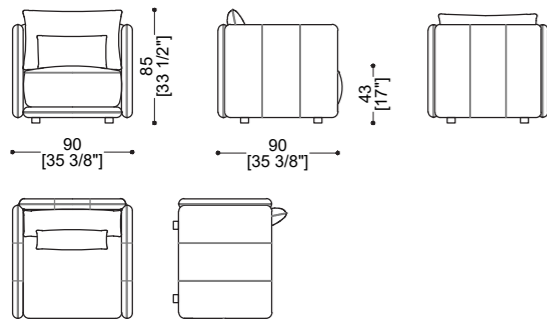

THE COMPOSITIONS CAN BE LEFT OR RIGHT

ISLAND RECTANGULAR POUF & UNIT

Sizes	Weight	COM	COL	Packing Det
W: 170 cm x D: 105 cm x H: 43 cm W: 66 7/8" x D: 41 3/4" x H: 16 7/8"	30 kg	4,5 ml	9 sqm	Carton Box + Pallet W: 178 cm x D: 113 cm x H: 70 cm W: 70 1/8" x D: 44 1/2" x H: 27 1/2" Gross Weight: 45 kg - Volume: 2,4 cbm

THE COMPOSITIONS CAN BE LEFT OR RIGHT

ISLAND COFFEE TABLE LOW 135

Sizes	Weight	COM	COL	Packing Det
W: 105 cm x D: 135 cm x H: 38 cm W 41 3/8" x D: 53 1/8" x H: 15"	30 kg			Wooden Crate W: 116 cm x D: 145 cm x H: 61 cm W: 45 5/8" x D: 57 1/8" x H: 24" Gross Weight: 70 kg - Volume: 0,95 cbm

ISLAND ARMCHAIR

Sizes	Weight	COM	COL	Packing Det
W: 90 cm x D: 90 cm x H: 85 cm - SH: 43 cm W 35 3/8" x D: 35 3/8" x H: 33 1/2" - SH: 17"	25 kg	8 ml	13 sqm	Carton Box + Pallet W: 100 cm x D: 100 cm x H: 110 cm W: 39 3/8" x D: 39 3/8" x H: 43 1/4" Gross Weight: 40 kg - Volume: 1,1 cbm

ISLAND SIDE

Sizes	Weight	COM	COL	Packing Det
W: 105 cm x D: 105 cm x H: 38 cm W 41 3/8" x D: 41 3/8" x H: 15"	40 kg			Wooden Crate W: 115 cm x D: 115 cm x H: 60 cm W: 45 1/4" x D: 45 1/4" x H: 23 5/8" Gross Weight: 70 kg - Volume: 0,8 cbm