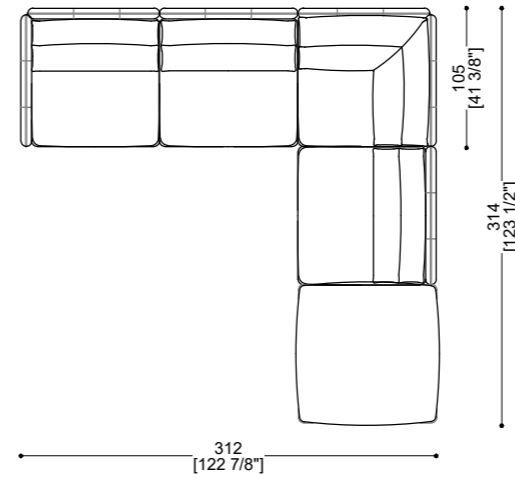

ISLAND COMPOSITION 8