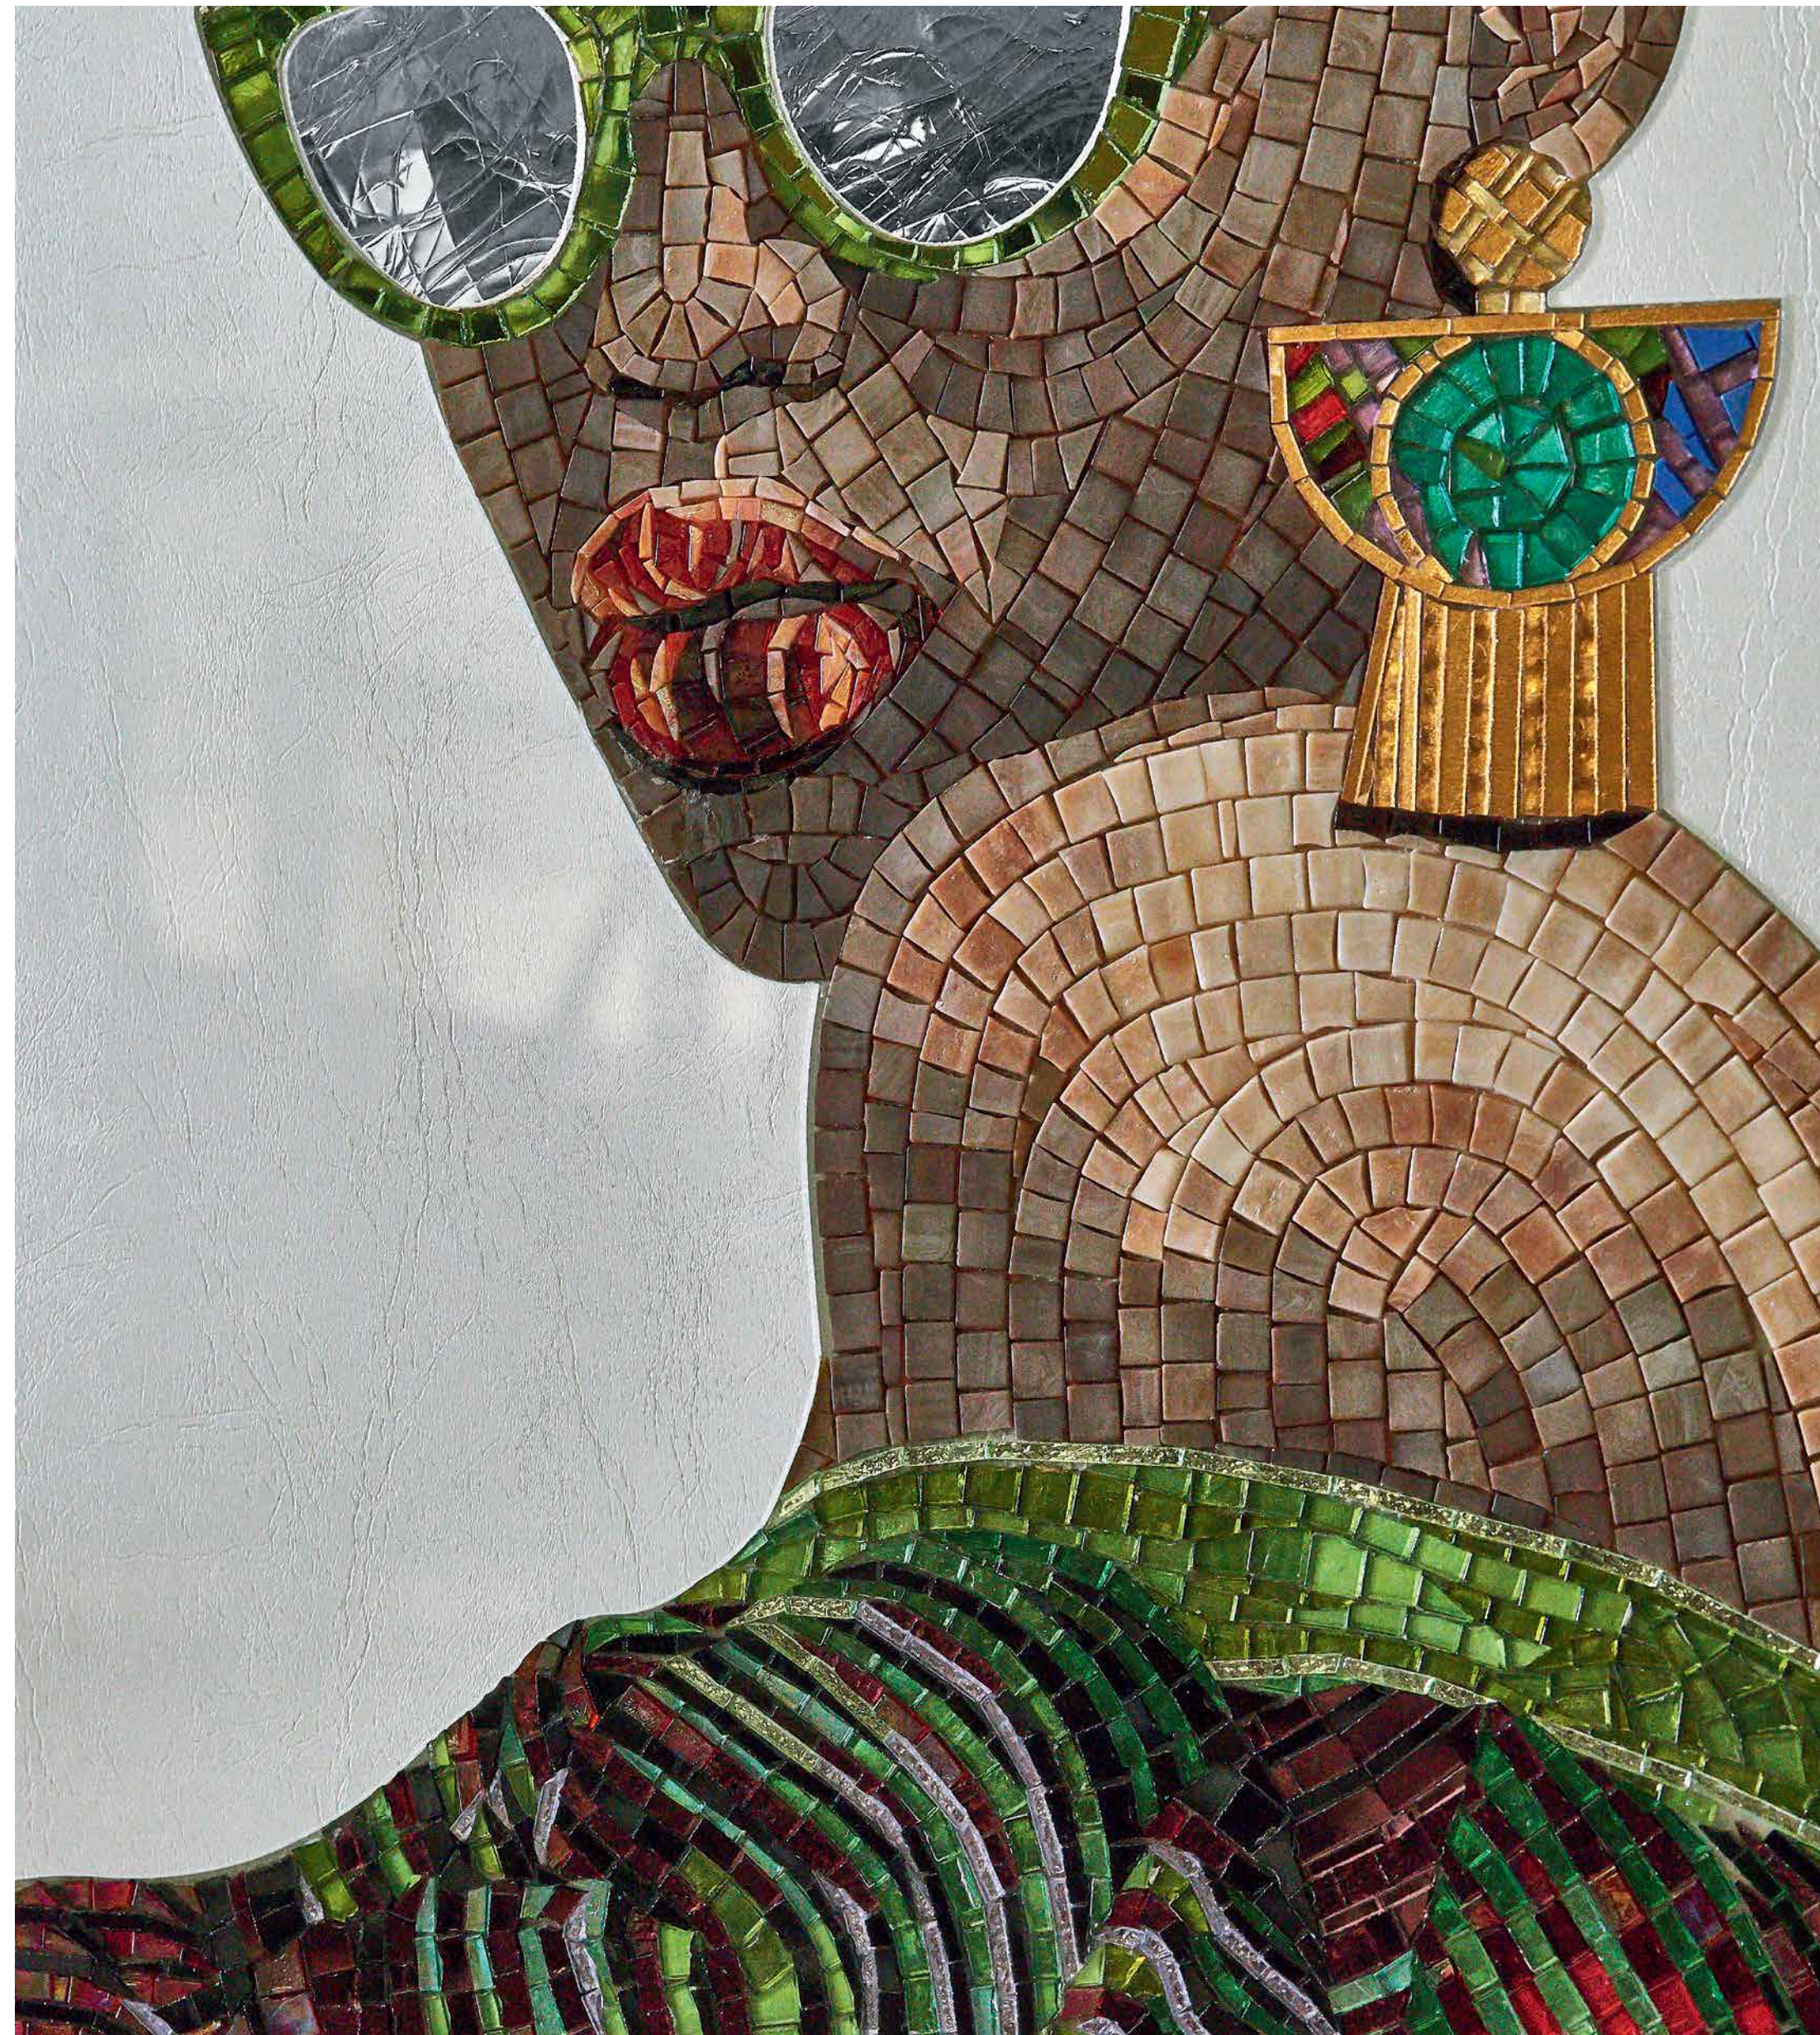

Diamante table

METAL
Polished Gold

VETRITE
Pergamino Gold

Diamante table
Fluxus ceiling lamp

Liam chairs
Philippe table
Garret buffet
Gemma table lamp
Venus ceiling lamps

Garret buffet
Artistic Pannel Gravity painting
Artistic Pannel What painting