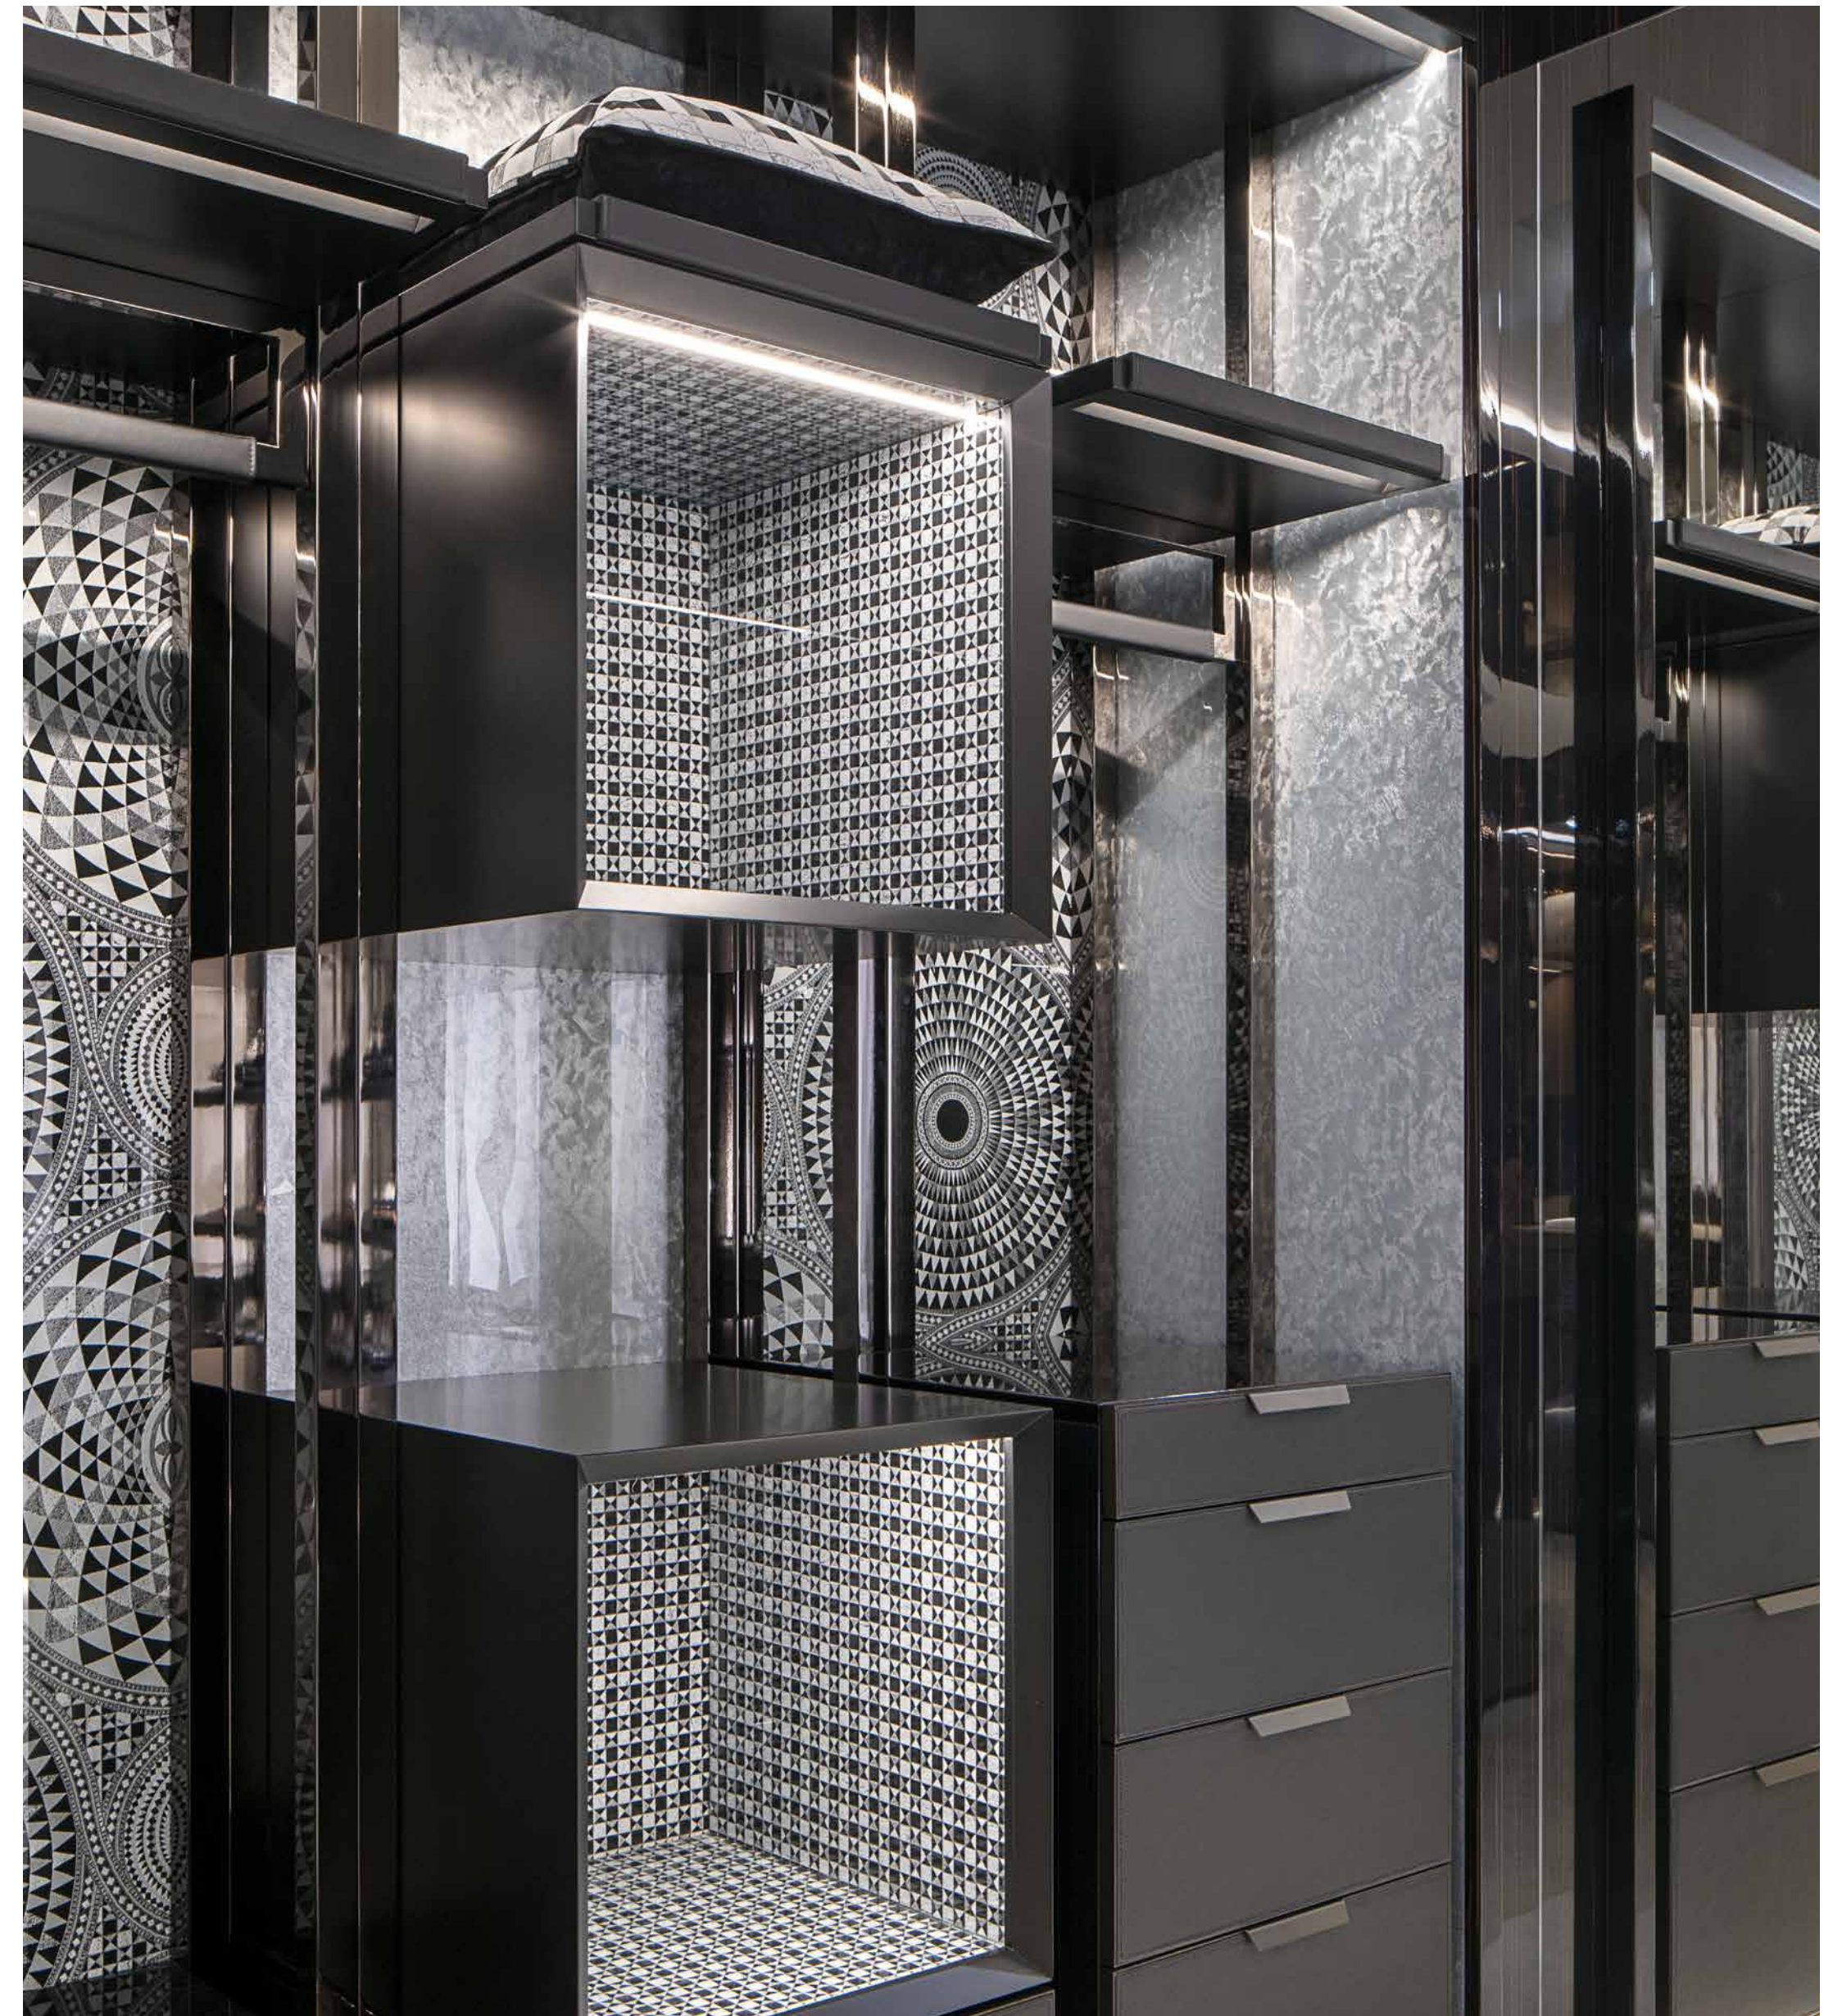

Total Dimension / Dimensione totale
480 X 57 X 240 cm
189" x 22 1/2" x 94 1/2"

WOOD
Matt Rovere grey

VETRITE
Elephant Charcoal

METAL
Nichel Bronze

LEATHER
Oregon Licorice

METAL
Antique Bronze

POLISHED LAQUERS
Dark Brown