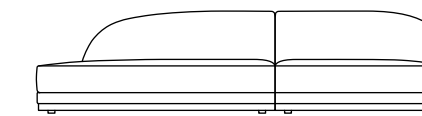

CHAISE LONGUE UNIT LEFT AND SIDE UNIT RIGHT

W:294cmxD:147cmxH:82cm
W:115^{3/4}"xD:57^{7/8}"xH:32^{1/4}"