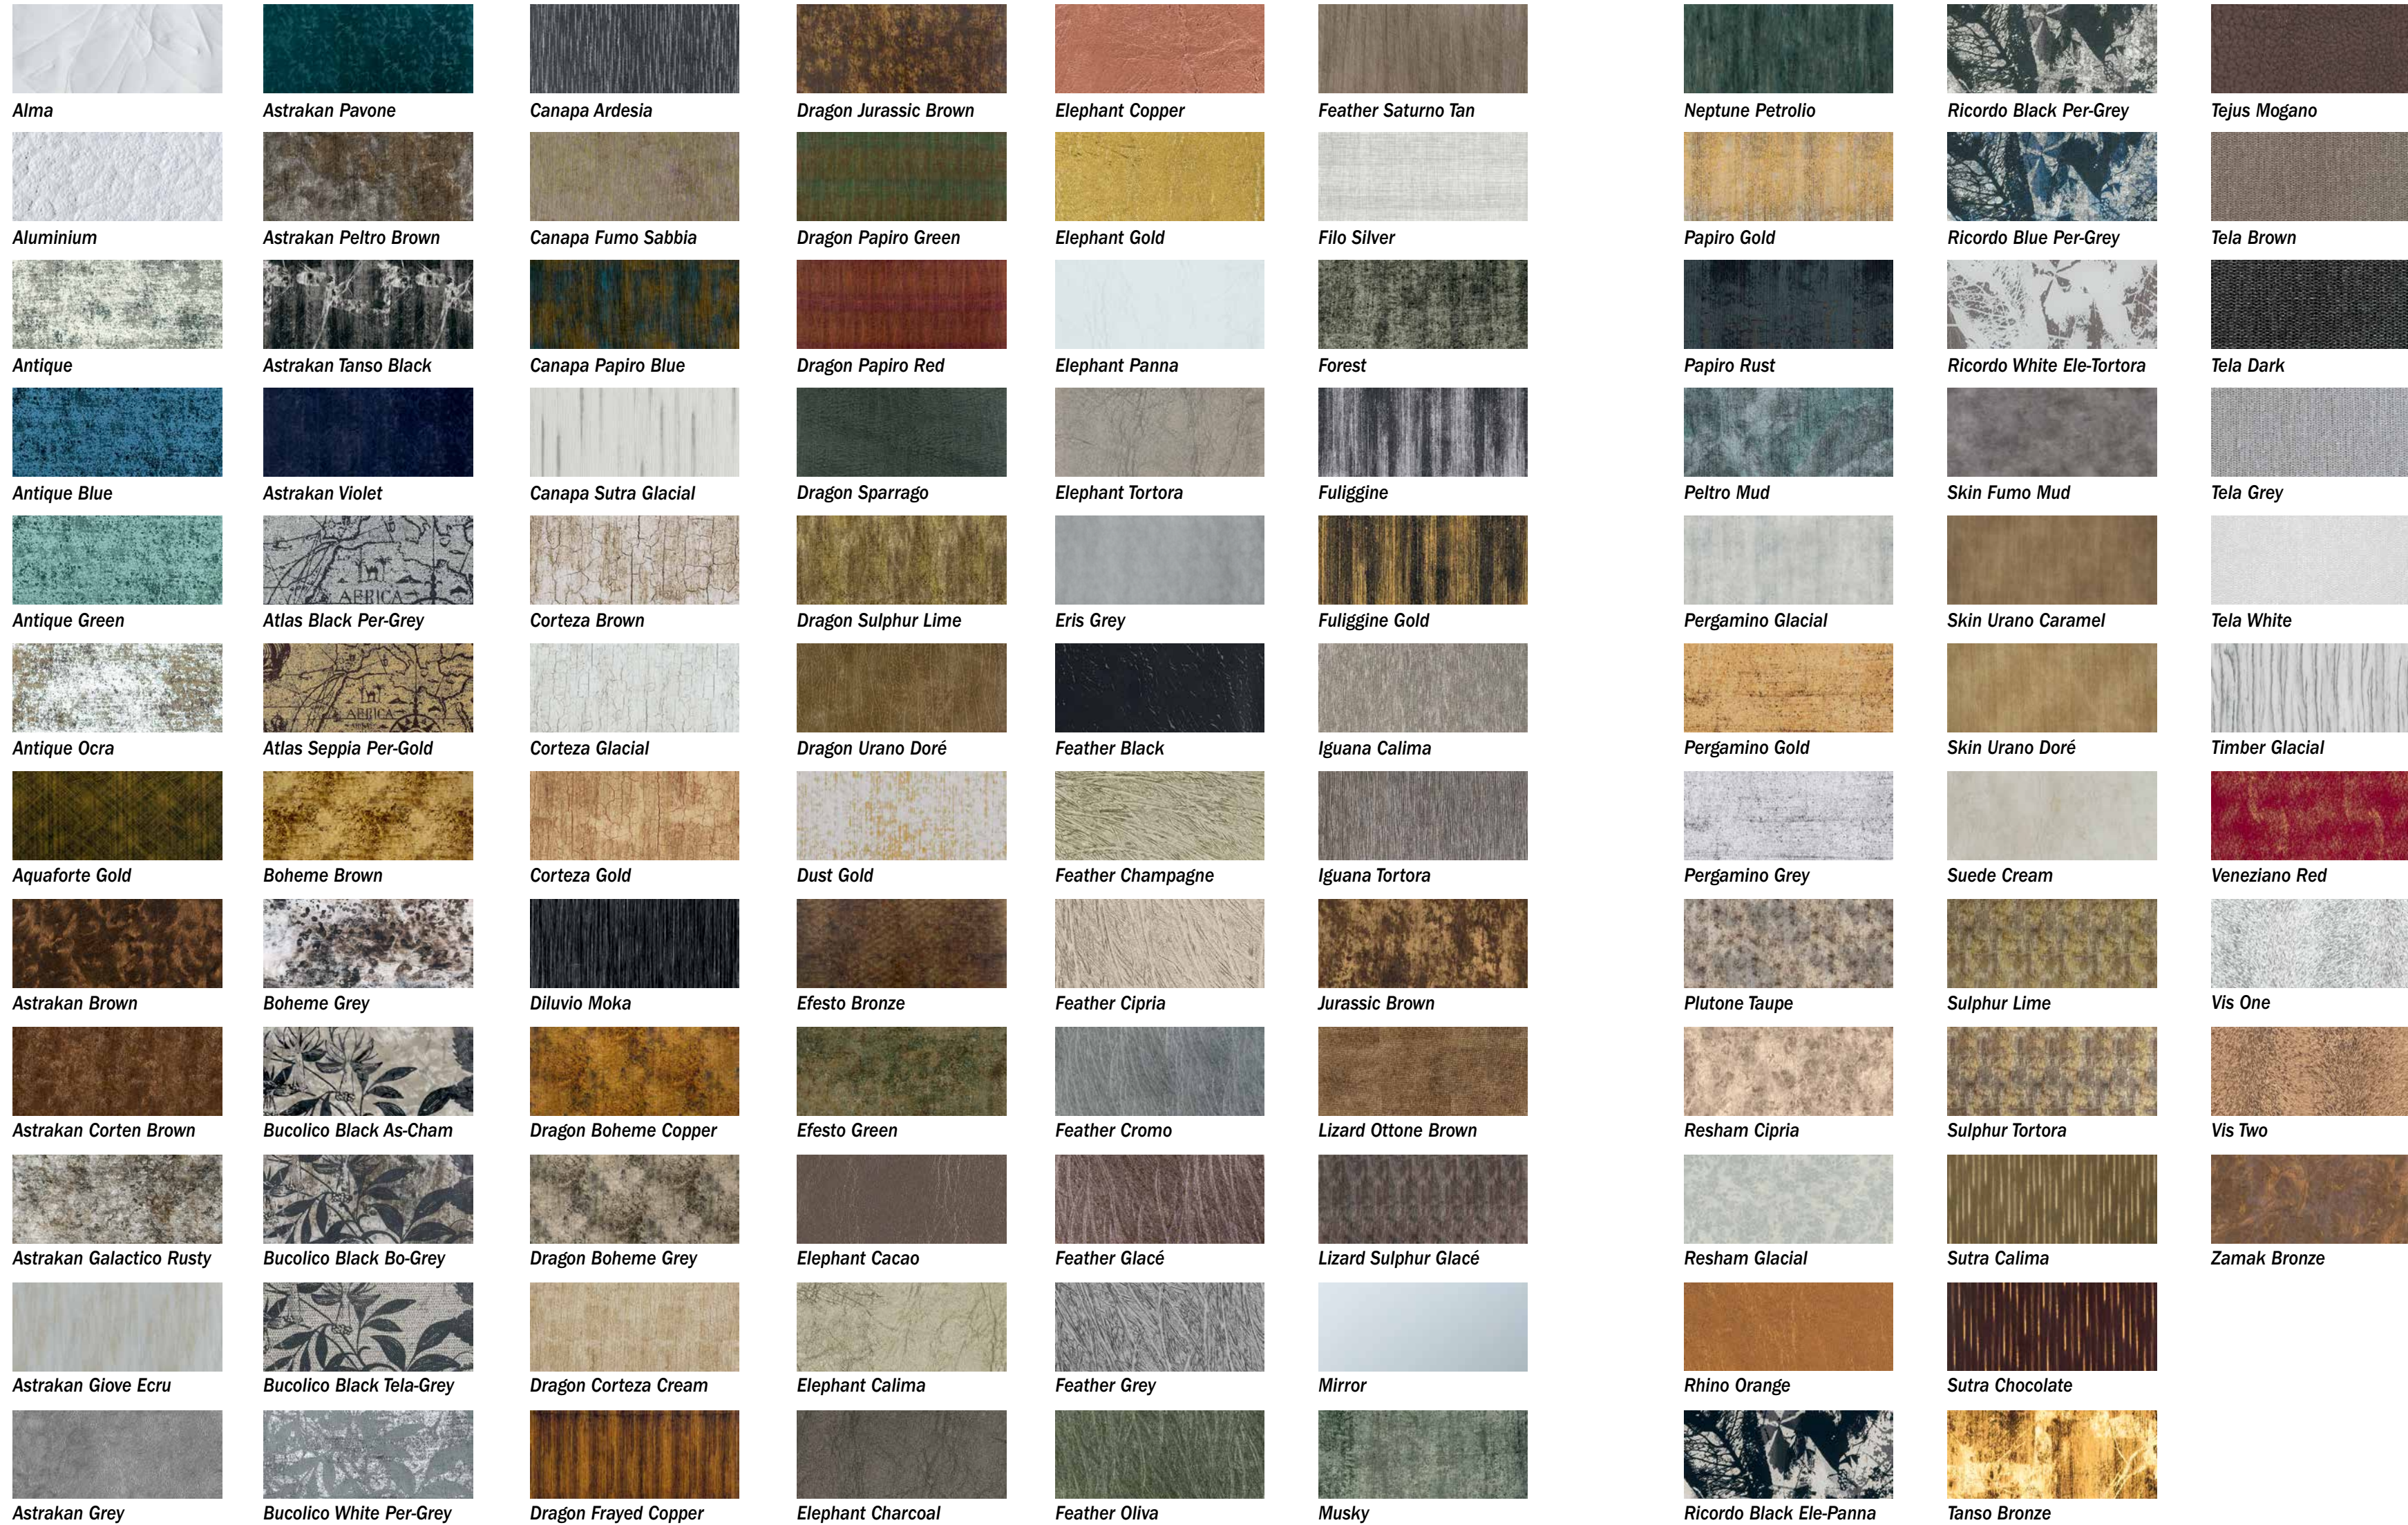

VETRITE

Max size 120x280cm - 47^{1/4}"x110^{1/4}"

Sample colours are considered indicative.
I toni dei campioni sono da considerarsi indicativi.