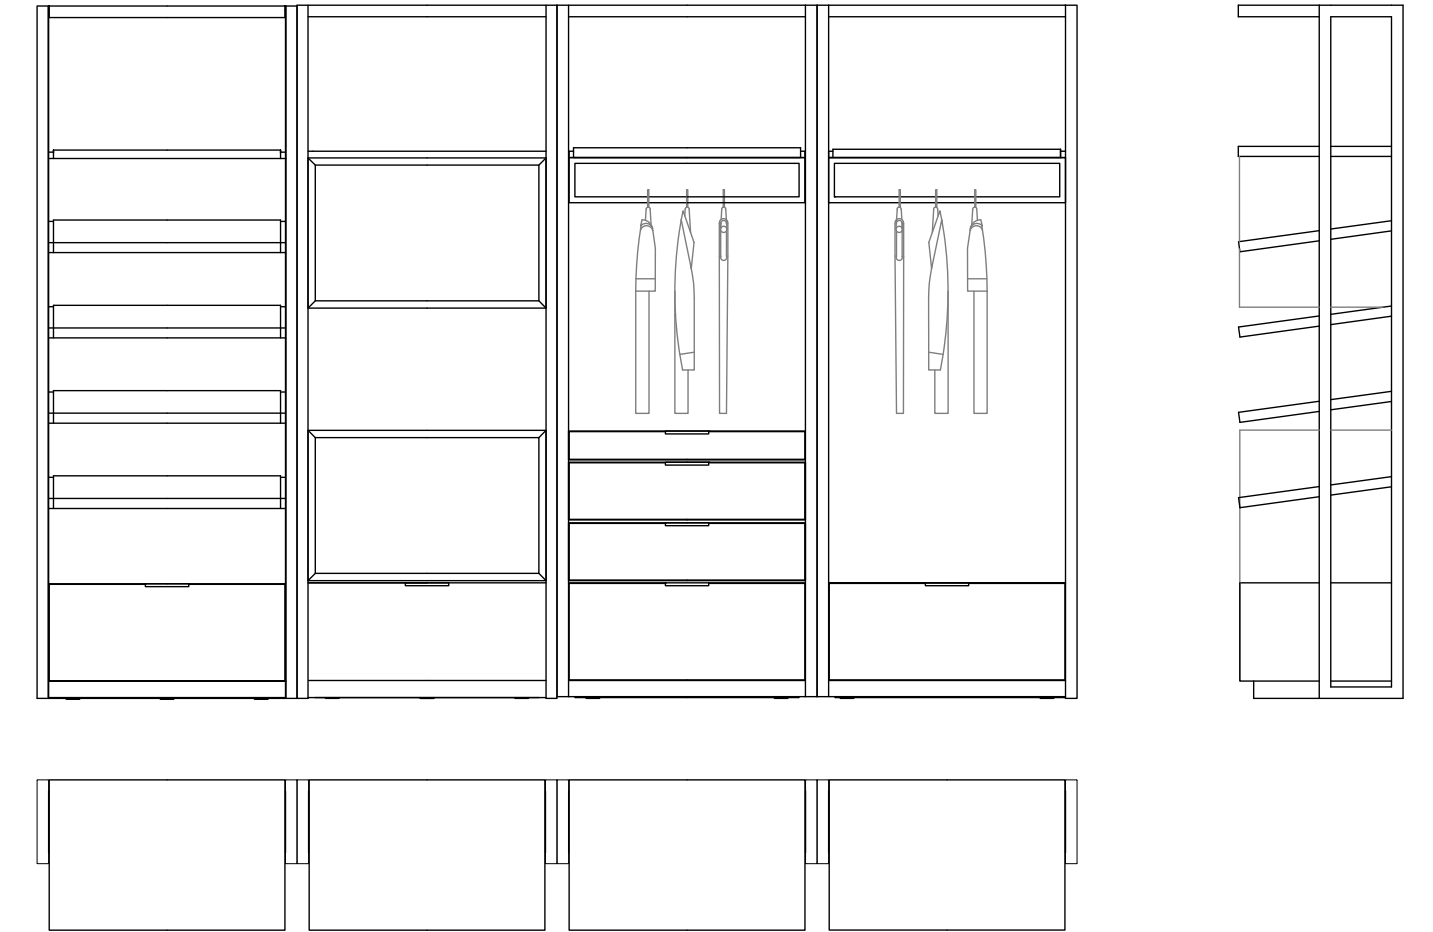

MEDIUM COMPOSITION / Composizione media

4 Modules "90"
W: 90 X D: 57 x H: 240 cm
W: 35 ^{3/8}" x D: 22 ^{1/2}" x H: 23 ^{5/8}"

Total Dimension / Dimensione totale
360 X 57 X 240 cm
141 ^{3/4}" x 22 ^{1/2}" x 94 ^{1/2}"

WOOD
Matt Rovere grey

VETRITE
Elephant Charcoal

METAL
Nichel Bronze

LEATHER
Oregon Licorice

METAL
Antique Bronze

POLISHED LAQUERS
Dark Brown

WOOD
Matt Rovere grey

VETRITE
Elephant Charcoal

METAL
Nichel Bronze

LEATHER
Oregon Licorice

METAL
Antique Bronze

POLISHED LAQUERS
Dark Brown