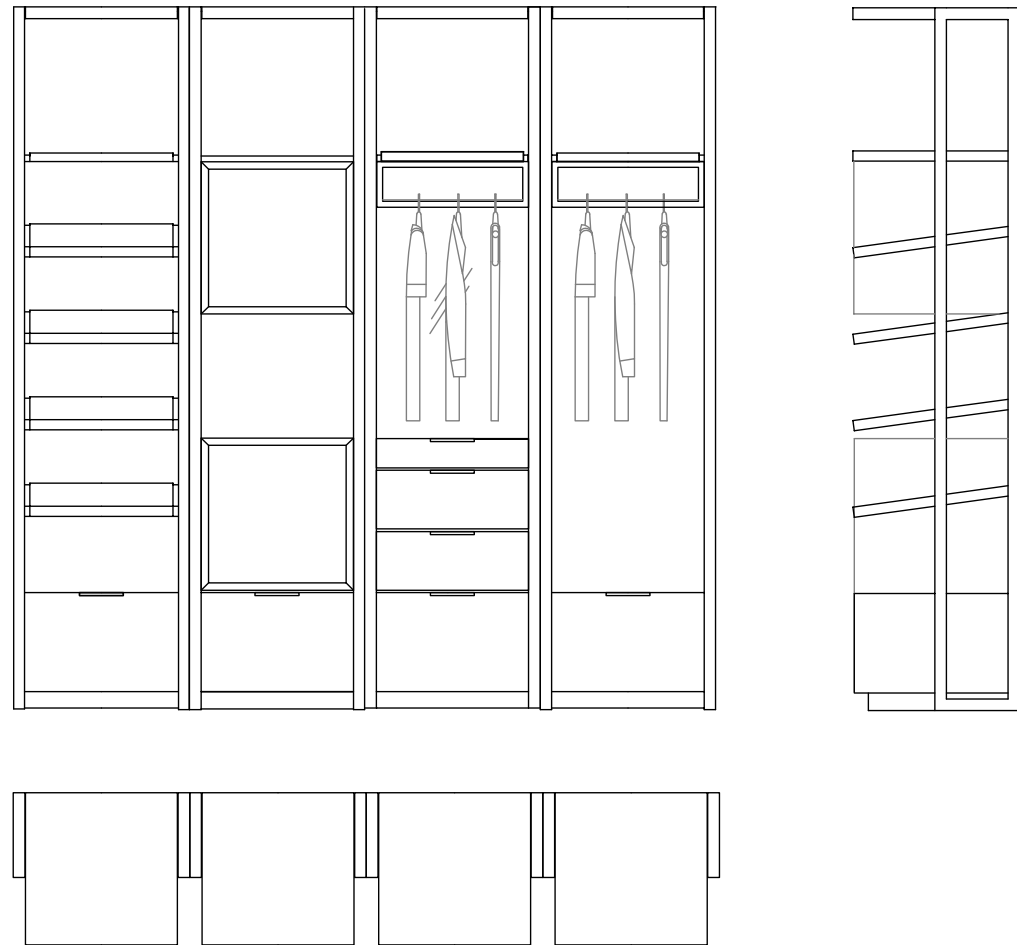

FURNITURE

Designed for
SICIS
by Marco Piva

SMALL COMPOSITION / Composizione piccola

4 Modules "60"
 W: 60 X D: 57 x H: 240 cm
 W: 23 ^{5/8}" x D: 22 ^{1/2}" x H: 23 ^{5/8}"

Total Dimension / Dimensione totale
 240 X 57 X 240 cm
 94 ^{1/2}" x 22 ^{1/2}" x 94 ^{1/2}"