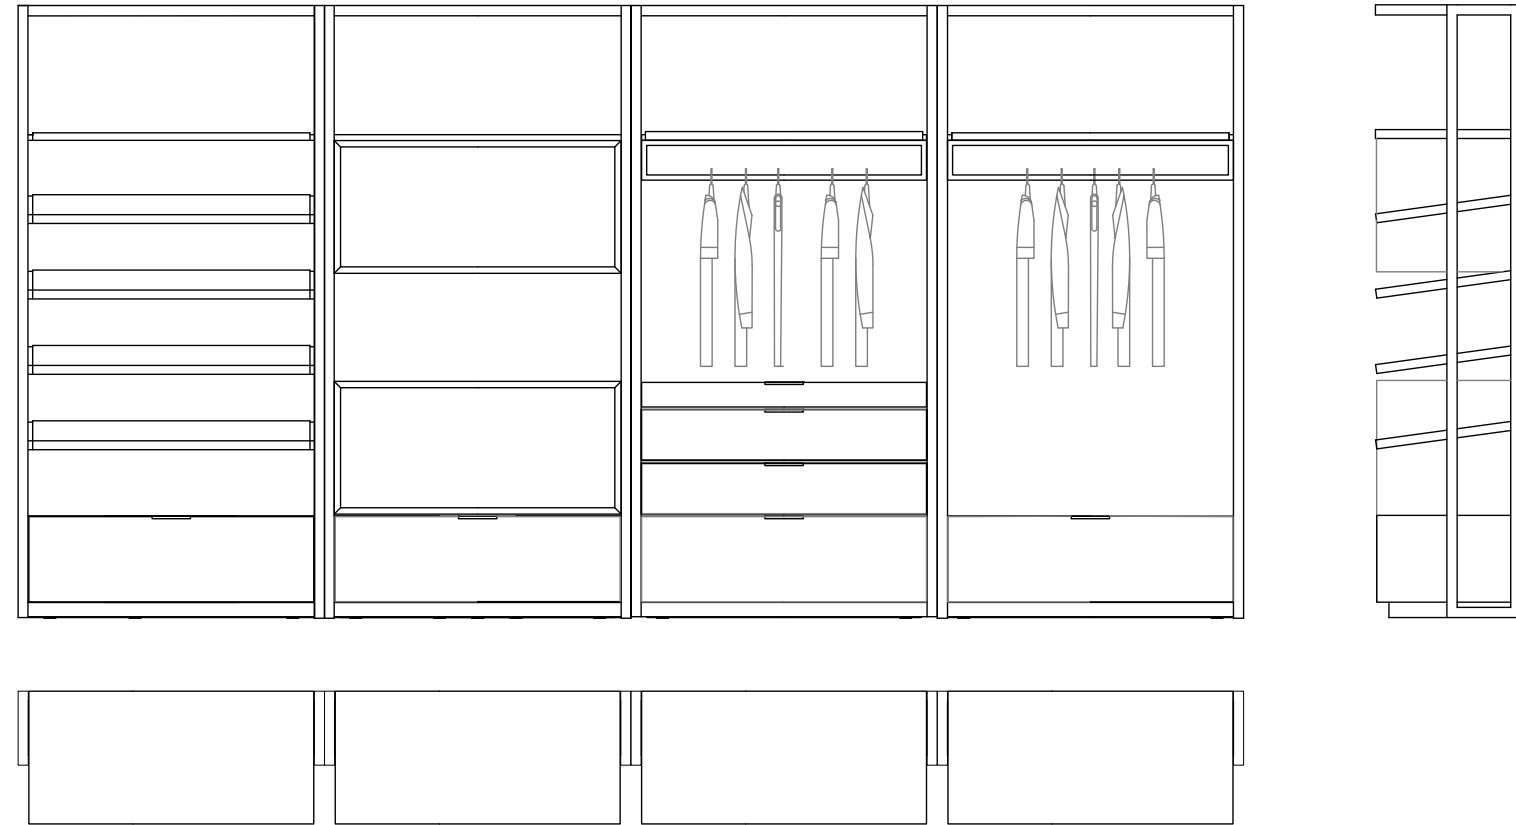

METAL
 Nichel Bronze

LEATHER
 Oregon Licorice

METAL
 Antique Bronze

POLISHED LAQUERS
 Dark Brown

LARGE COMPOSITION / Composizione grande

4 Modules "120"
W: 120 X D: 57 x H: 240 cm
W: 47 1/4" x D: 22 1/2" x H: 23 5/8"