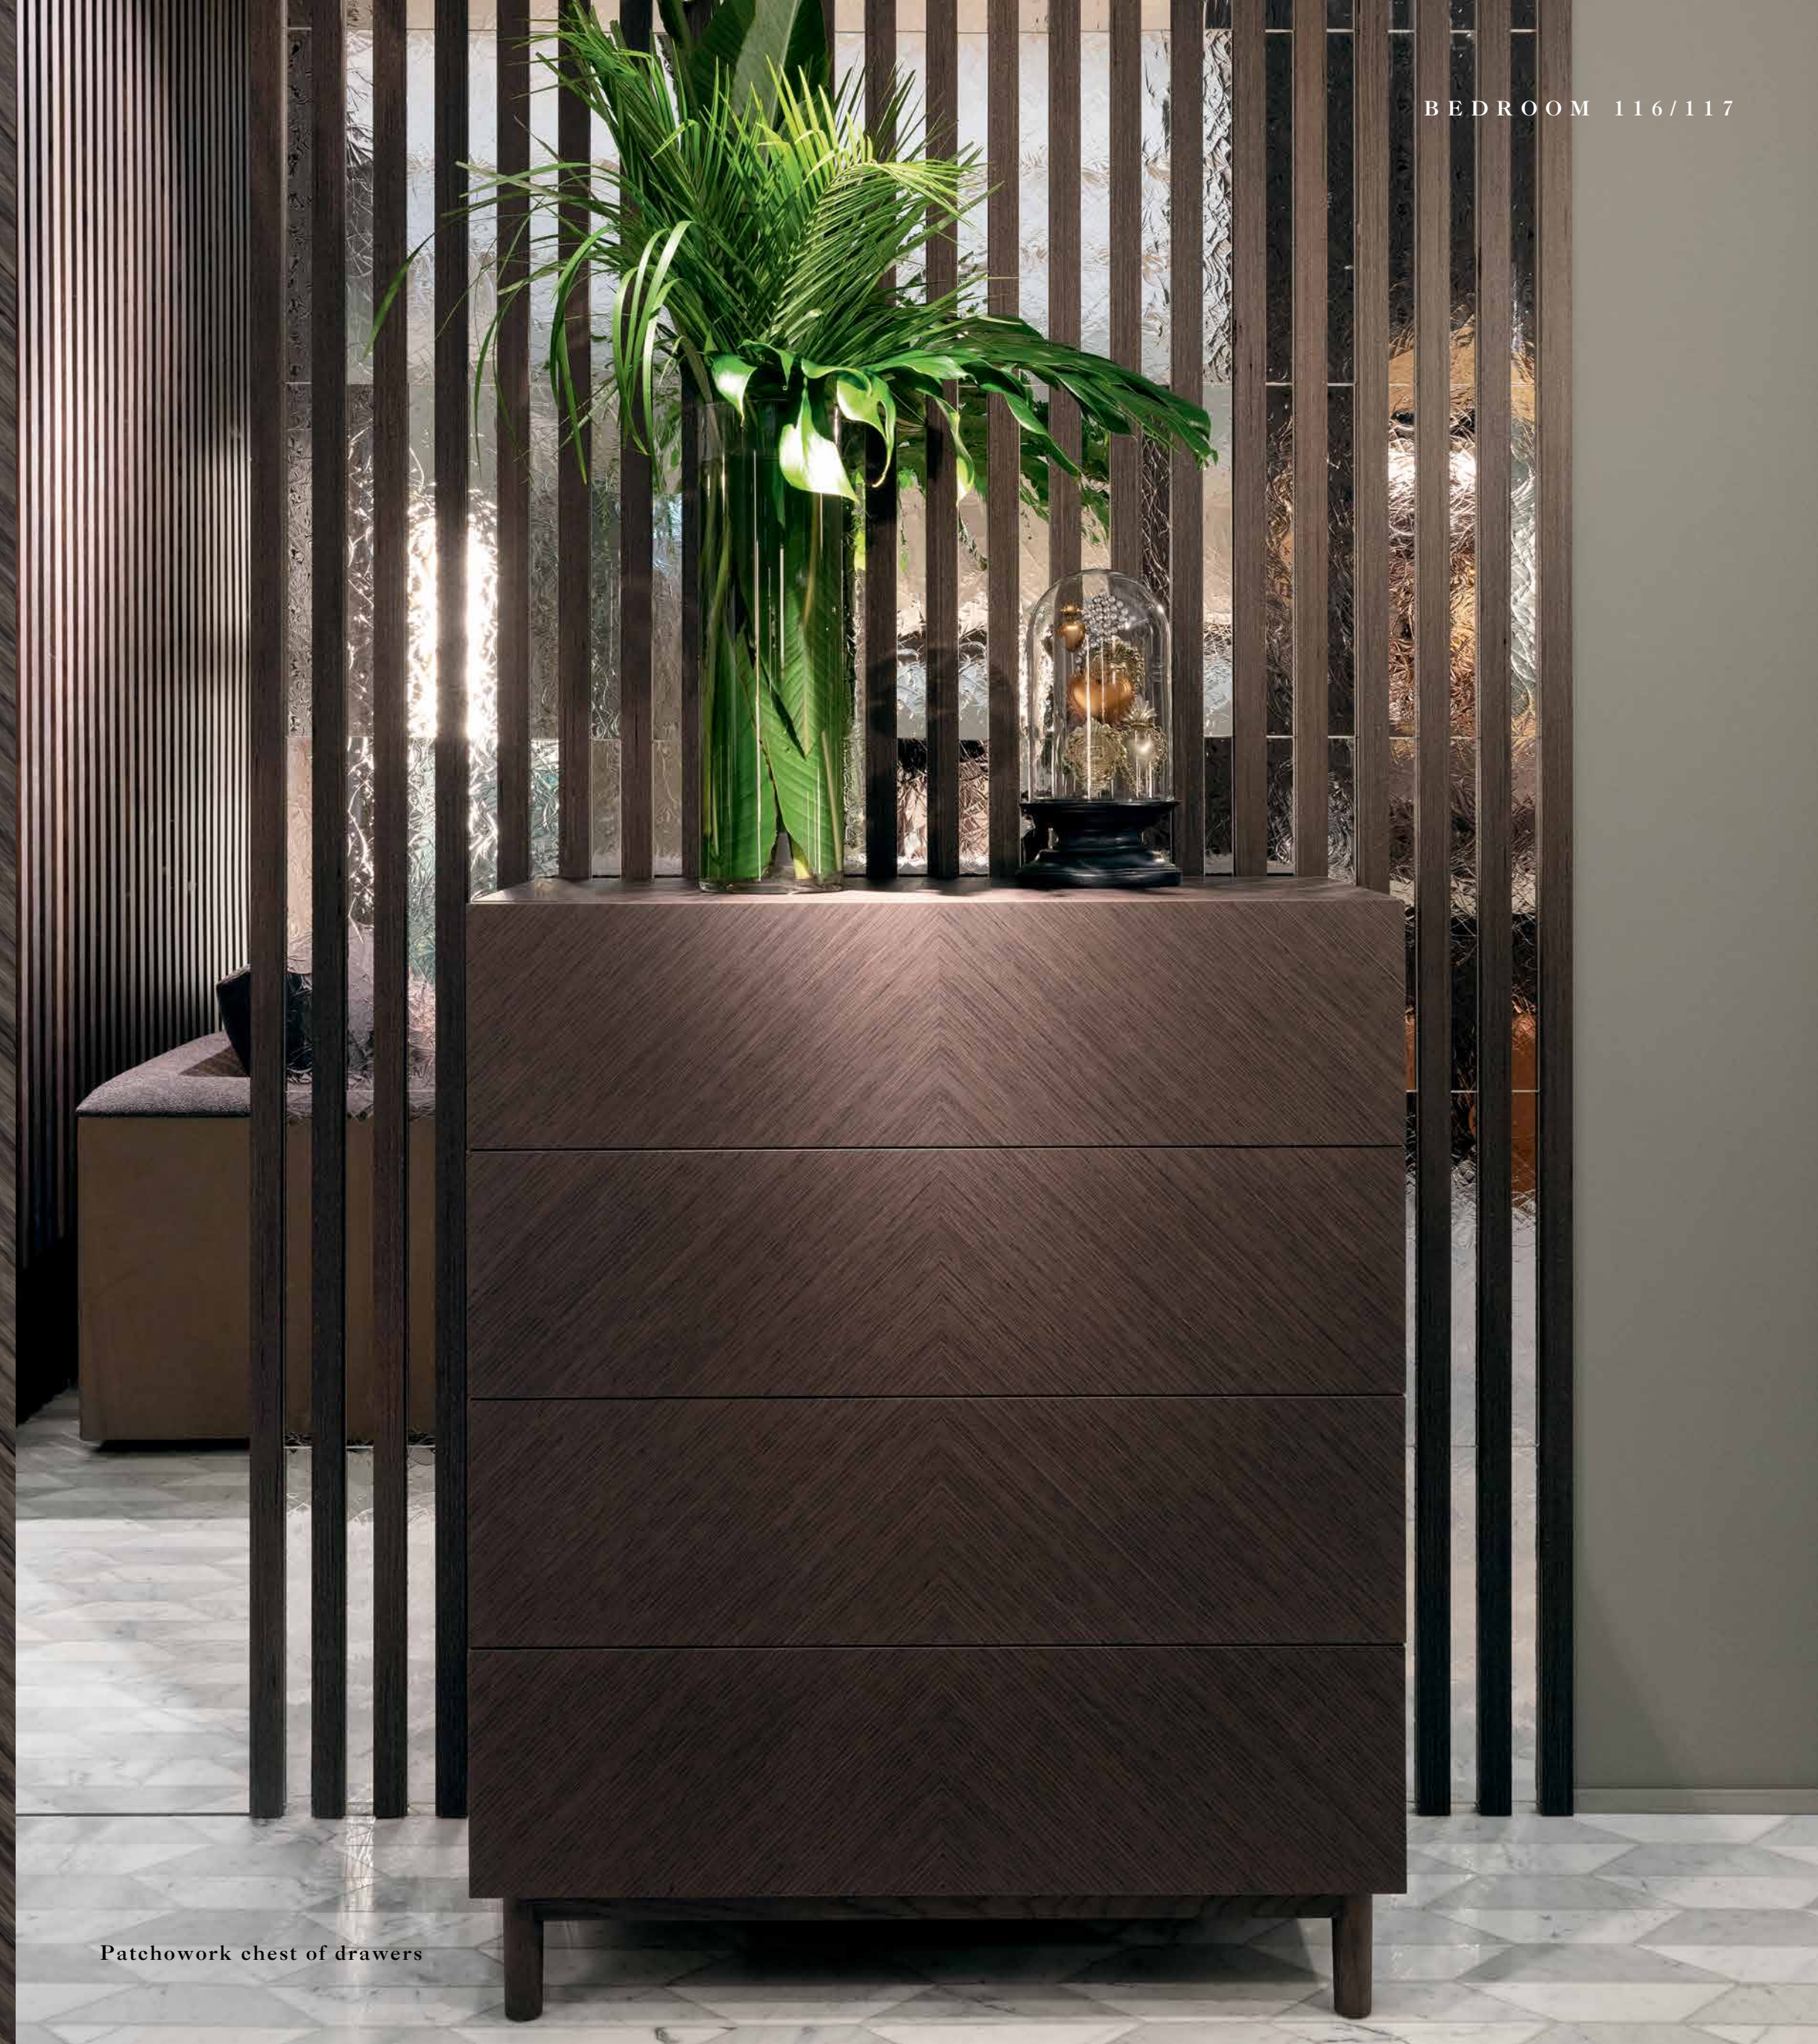

WHAT
painting

W:60cmxH:90cm/W:23^{5/8}"xH:35^{3/8}"

MIMETIC
painting

W:60cmxH:90cm/W:23^{5/8}"xH:35^{3/8}"

REBEL
painting

W:60cmxH:90cm/W:23^{5/8}"xH:35^{3/8}"

BED ROOM

Balances of nuances and contrasts, products such as VETRITE used as backgrounds for elements in natural wood, marble, leather, mosaic, in a harmony of shapes and geometries.