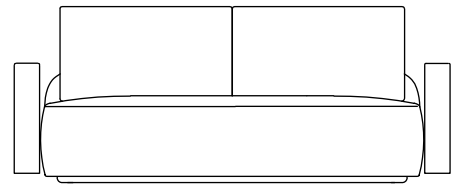

SOFA 2 SEATER

W:216cmxD:108cmxH:85cm
W:86⁵/₈"xD:42¹/₂"xH:33¹/₂"