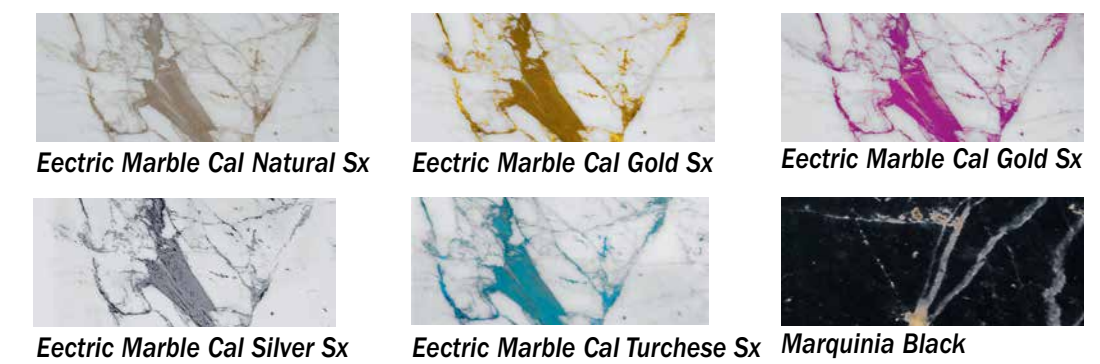

VETRITE
Pergamino Gold

VETRITE

Max size 120x280cm - 47^{1/4}"x110^{1/4}"

Sample colours are considered indicative.
I toni dei campioni sono da considerarsi indicativi.

GEM GLASS

ELECTRIC MARBLE

LACQUERS / Laccati