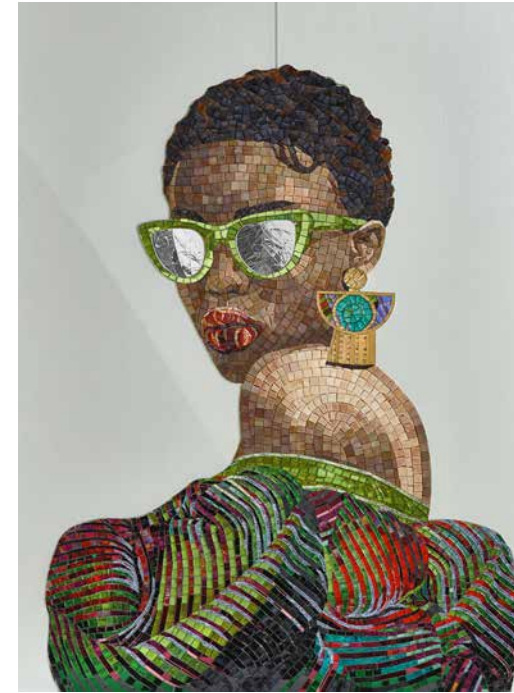

W:58cmxD:65cmxH:92cm/W:22^{7/8}"D:25^{5/8}"xH:36^{1/4}"

LEATHER
Oregon Oyster

FABRIC
Adamant Blu

DISTRESSED PAINTS
Antique Gold

GRAVITY
painting

W:90cmxH:120cm/W:35^{3/8}"xH:47^{1/4}"

MAYBE
painting

W:90cmxH:120cm/W:35^{3/8}"xH:47^{1/4}"