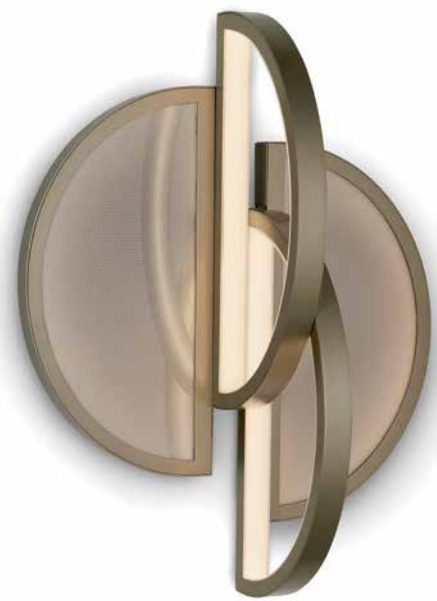

VENUS
wall sconce

Designed by Massimiliano Raggi

W:46cmxD:25cmxH:59,5cm/W:18¹/₈"xD:9⁷/₈"xH:23³/₈"