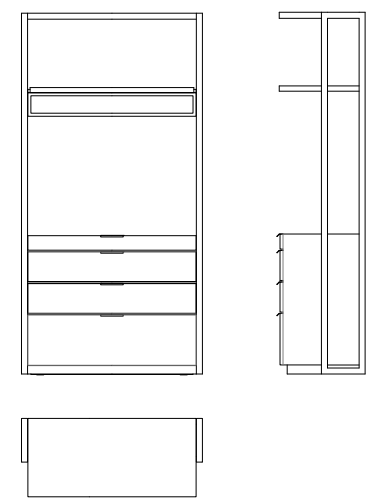

W:120xP: 57xH:240cm
W:47^{1/4}"xD:22^{1/2}"xH:23^{5/8}"