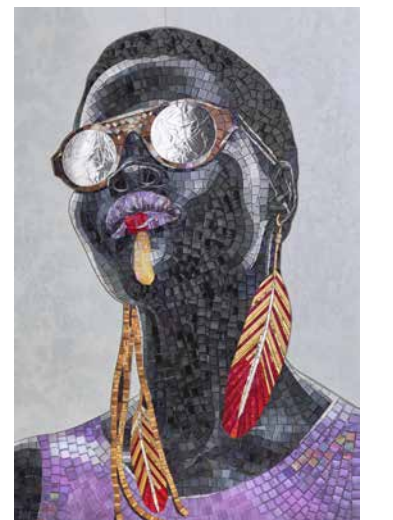

WHAT
painting

W:60cmxH:90cm/W:23^{5/8}"xH:35^{3/8}"

MIMETIC
painting

W:60cmxH:90cm/W:23^{5/8}"xH:35^{3/8}"

REBEL
painting

W:60cmxH:90cm/W:23^{5/8}"xH:35^{3/8}"

BED ROOM

Balances of nuances and contrasts, products such as VETRITE used as backgrounds for elements in natural wood, marble, leather, mosaic, in a harmony of shapes and geometries.