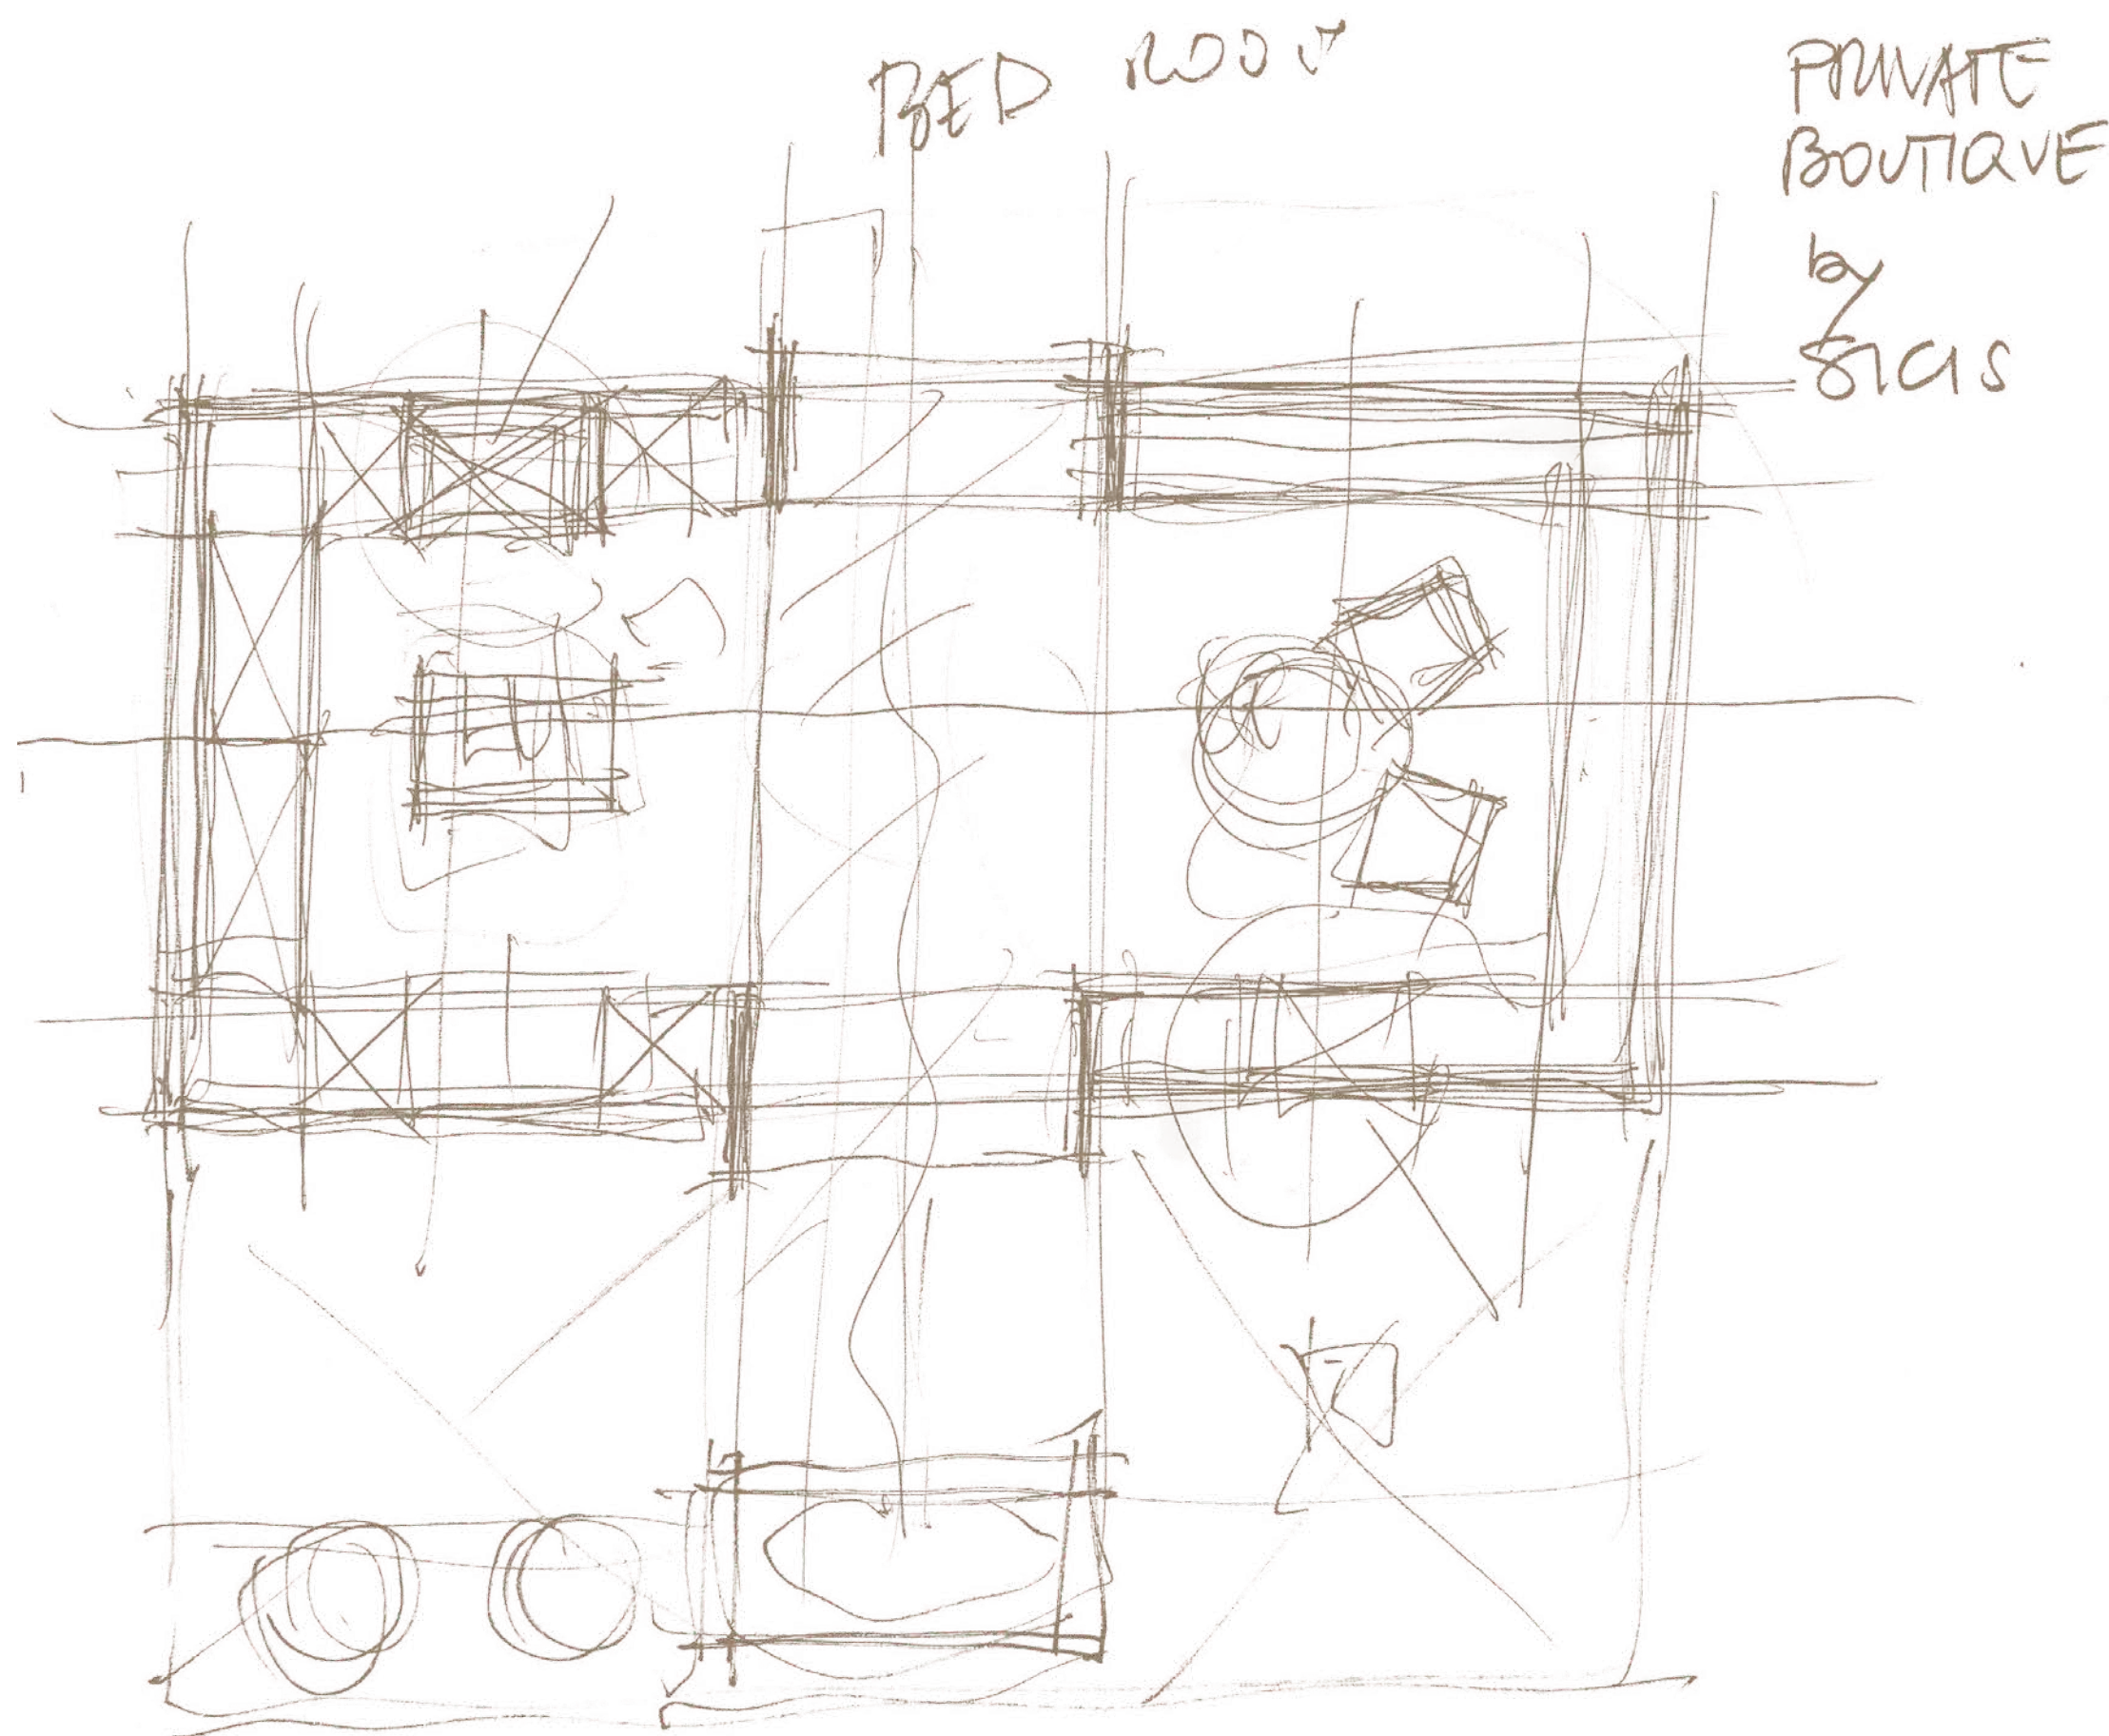

My Private Boutique

DESIGNED BY MARCO PIVA