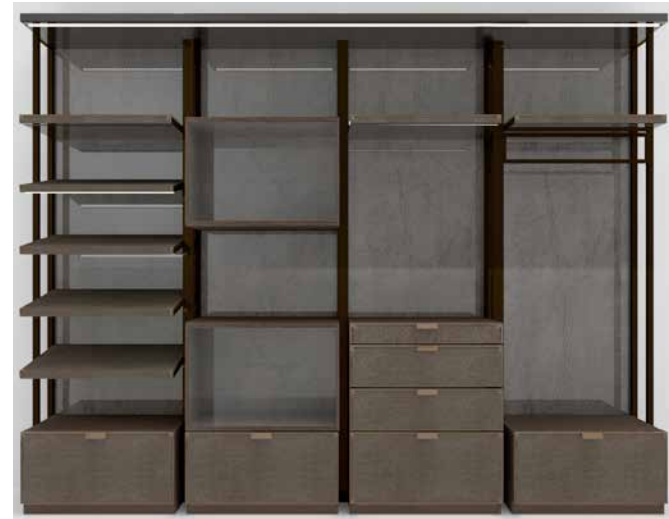

METAL
 Nichel Bronze

LEATHER
 Oregon Licorice

METAL
 Antique Bronze

POLISHED LAQUERS
 Dark Brown

LARGE COMPOSITION / Composizione grande

4 Modules "120"
W: 120 X D: 57 x H: 240 cm
W: 47 1/4" x D: 22 1/2" x H: 23 5/8"