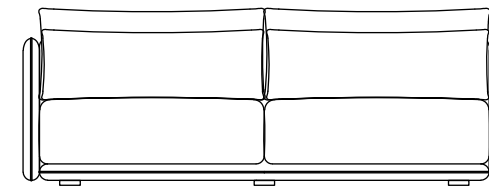

FURNITURE

Designed for
SICIS

ISLAND
sofà

Designed by Massimiliano Raggi

W:360cmxD:240cmxH:100cm/W:141³/₄"xD:94¹/₂"xH:39³/₈"

SOFA ML. 230

W:236cmxD:105cmxH:85cm
W:92⁷/₈"xD:41³/₈"xH:33¹/₂"

SIDE UNIT RIGHT OR LEFT ML. 105