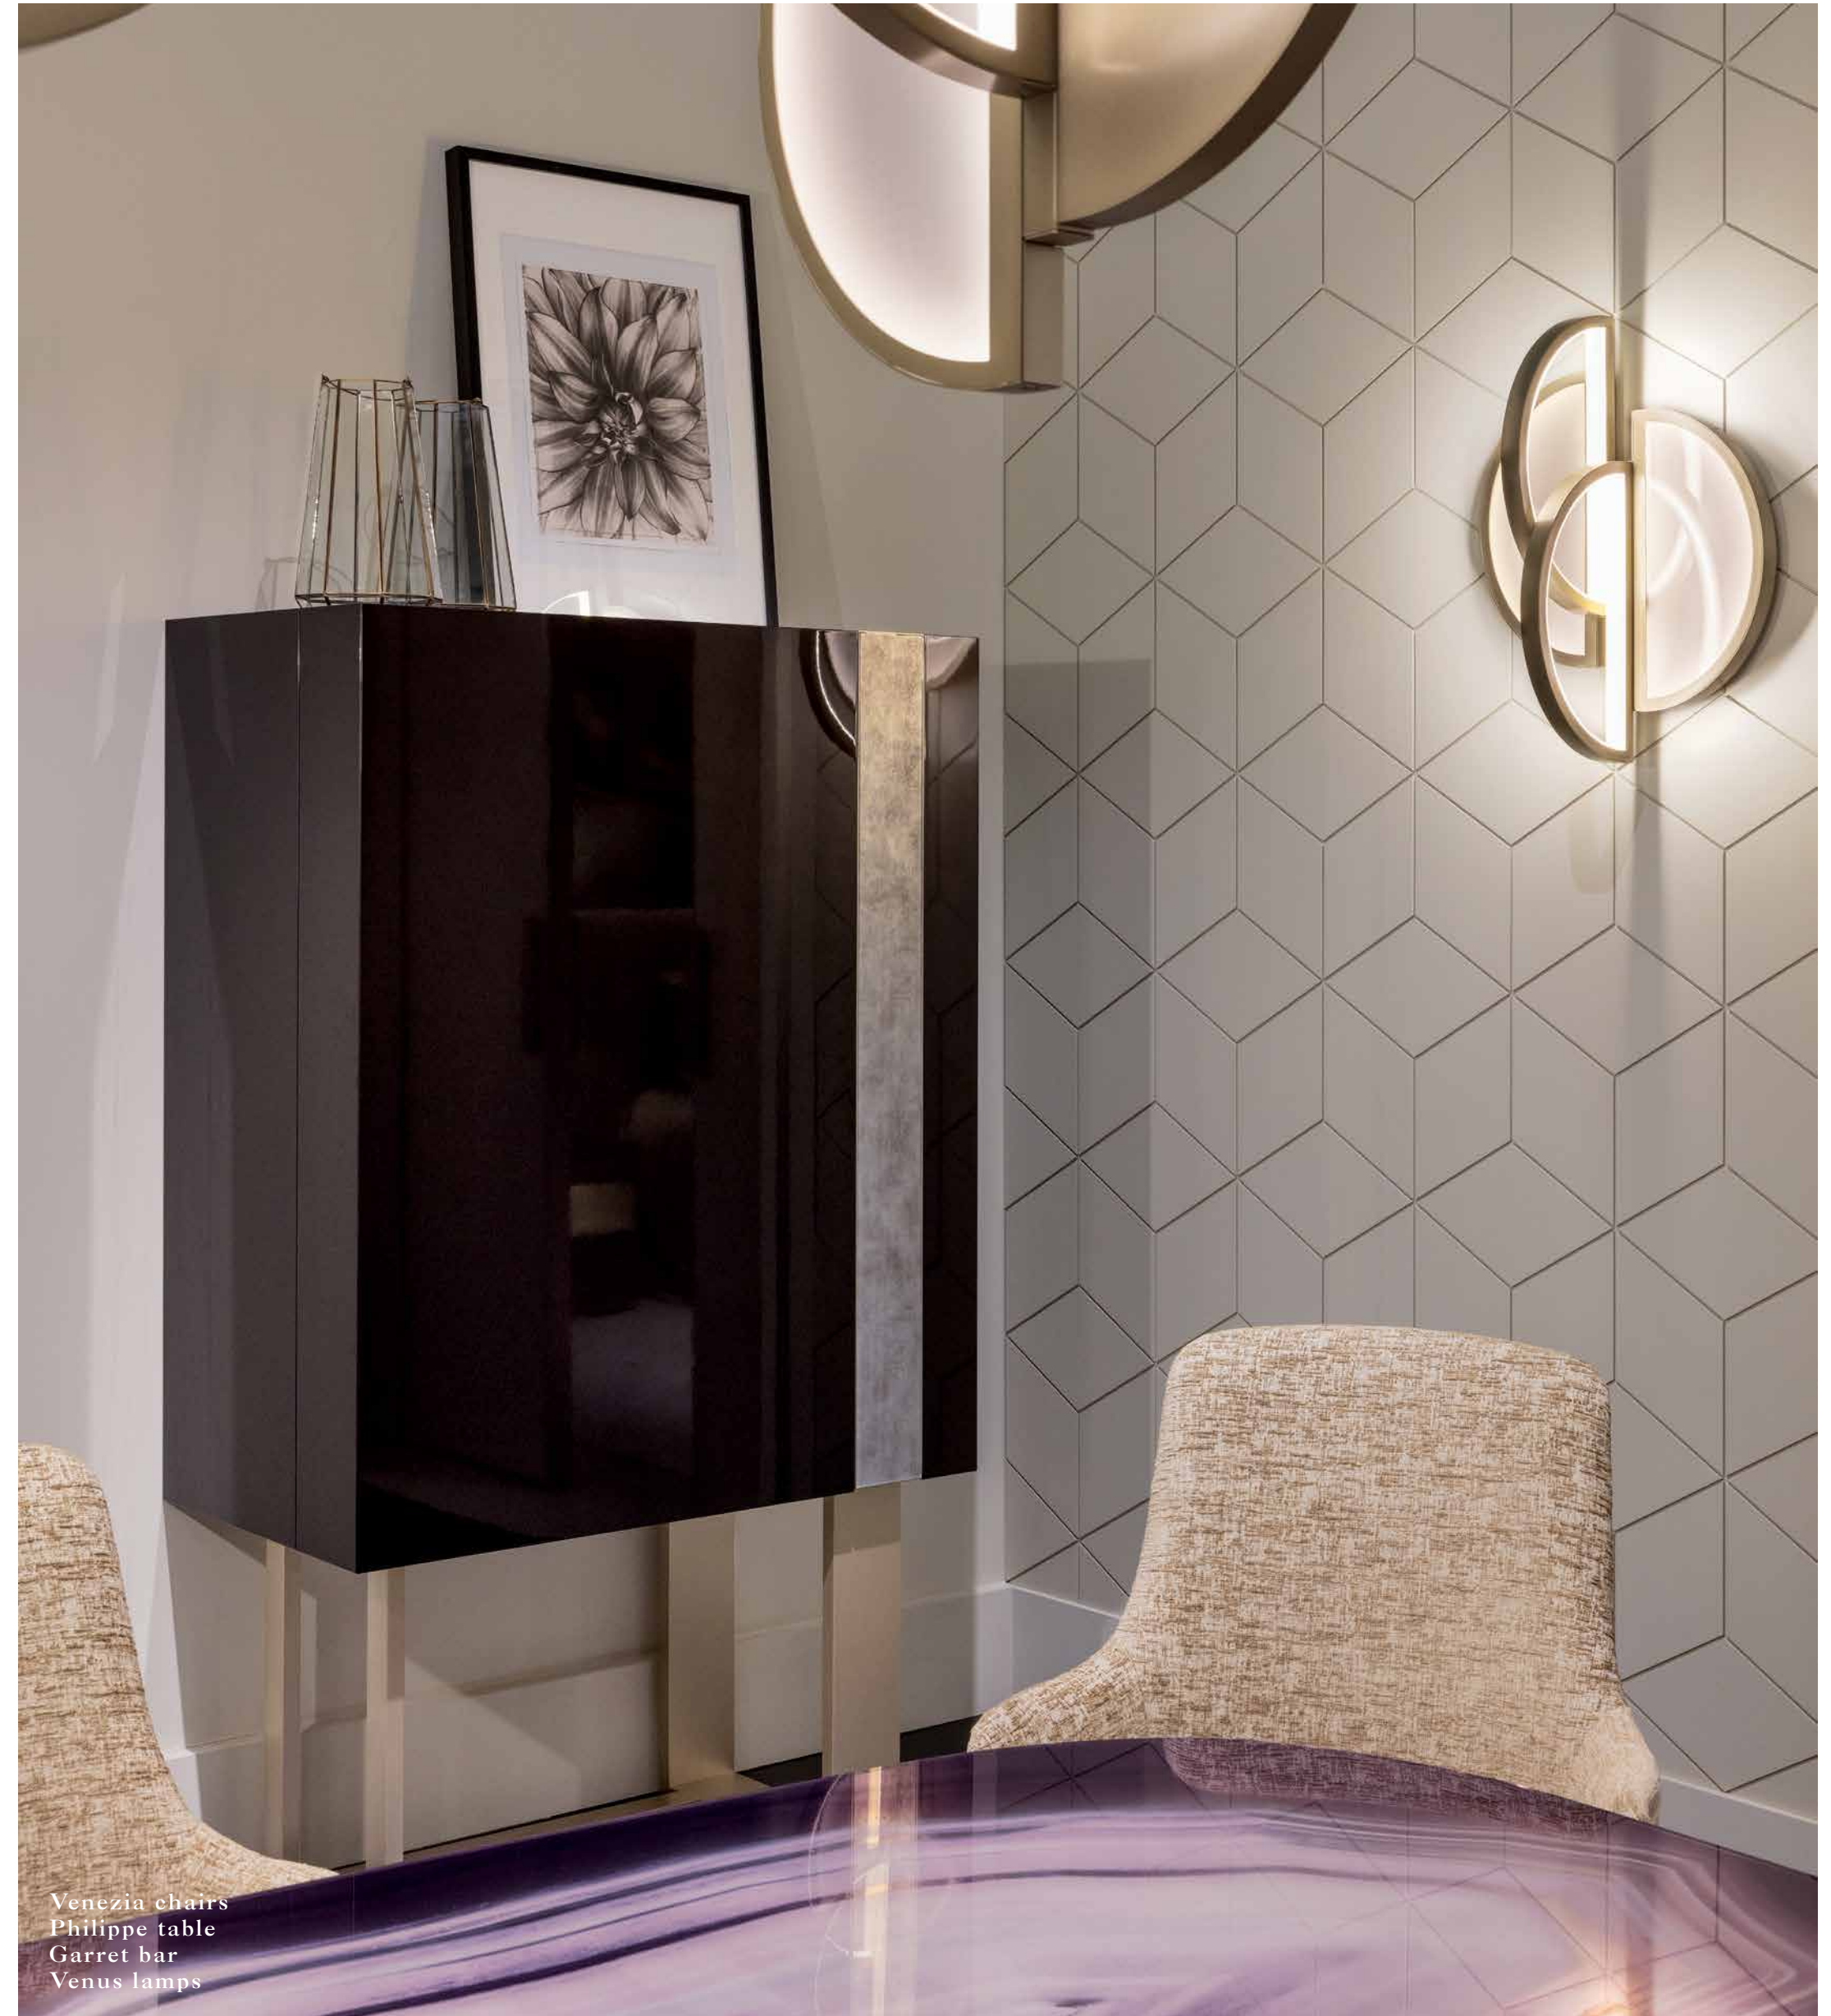

Venezia chairs
Philippe table
Garret bar
Venus lamps