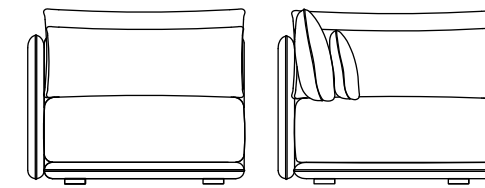

FURNITURE

Designed for
SICIS

ISLAND
sofà

Designed by Massimiliano Raggi

W:360cmxD:240cmxH:100cm/W:141³/₄"xD:94¹/₂"xH:39³/₈"

SOFA ML. 230

W:236cmxD:105cmxH:85cm
W:92⁷/₈"xD:41³/₈"xH:33¹/₂"

SIDE UNIT RIGHT OR LEFT ML. 105