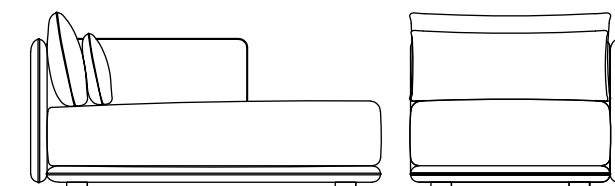

CHAISE UNIT WITH ARM RIGHT OR LEFT ML. 105

W:170cmxD:106cmxH:85cm
W:66⁷/₈"xD:41³/₄"xH:33¹/₂"