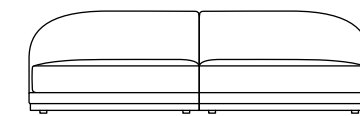

EXAMPLES OF COMPOSITIONS

PRESTIGE SIDE UNIT LEFT AND RIGHT

W:240cmxD:102cmxH:82cm
W:94^{1/2}"xD:39^{3/8}"xH:32^{1/4}"