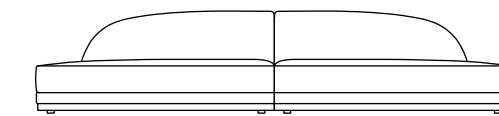

CHAISE LONGUE UNIT LEFT AND RIGHT

W:350cmxD:147cmxH:82cm
W:137^{3/4}"xD:57^{7/8}"xH:32^{1/4}"