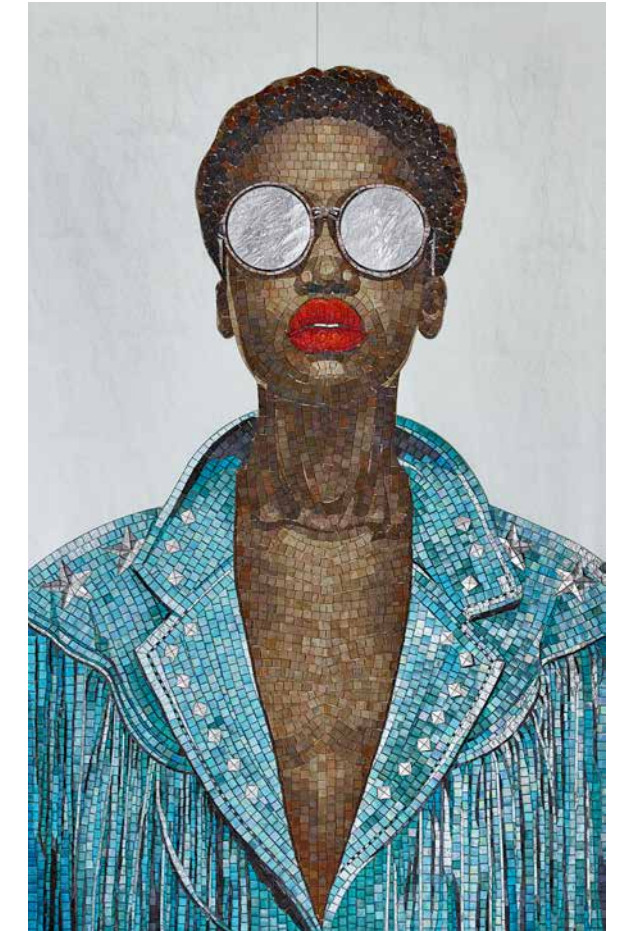

WINNER
painting

W:90cmxH:120cm/W:35^{3/8}"xH:47^{1/4}"

HONEY
painting

W:90cmxH:120cm/W:35^{3/8}"xH:47^{1/4}"

TRAVEL
painting

W:90cmxH:120cm/W:35^{3/8}"xH:47^{1/4}"

WAITING
painting

W:100,4cmxH:162,4cm/W:39^{1/2}"xH:63^{7/8}"