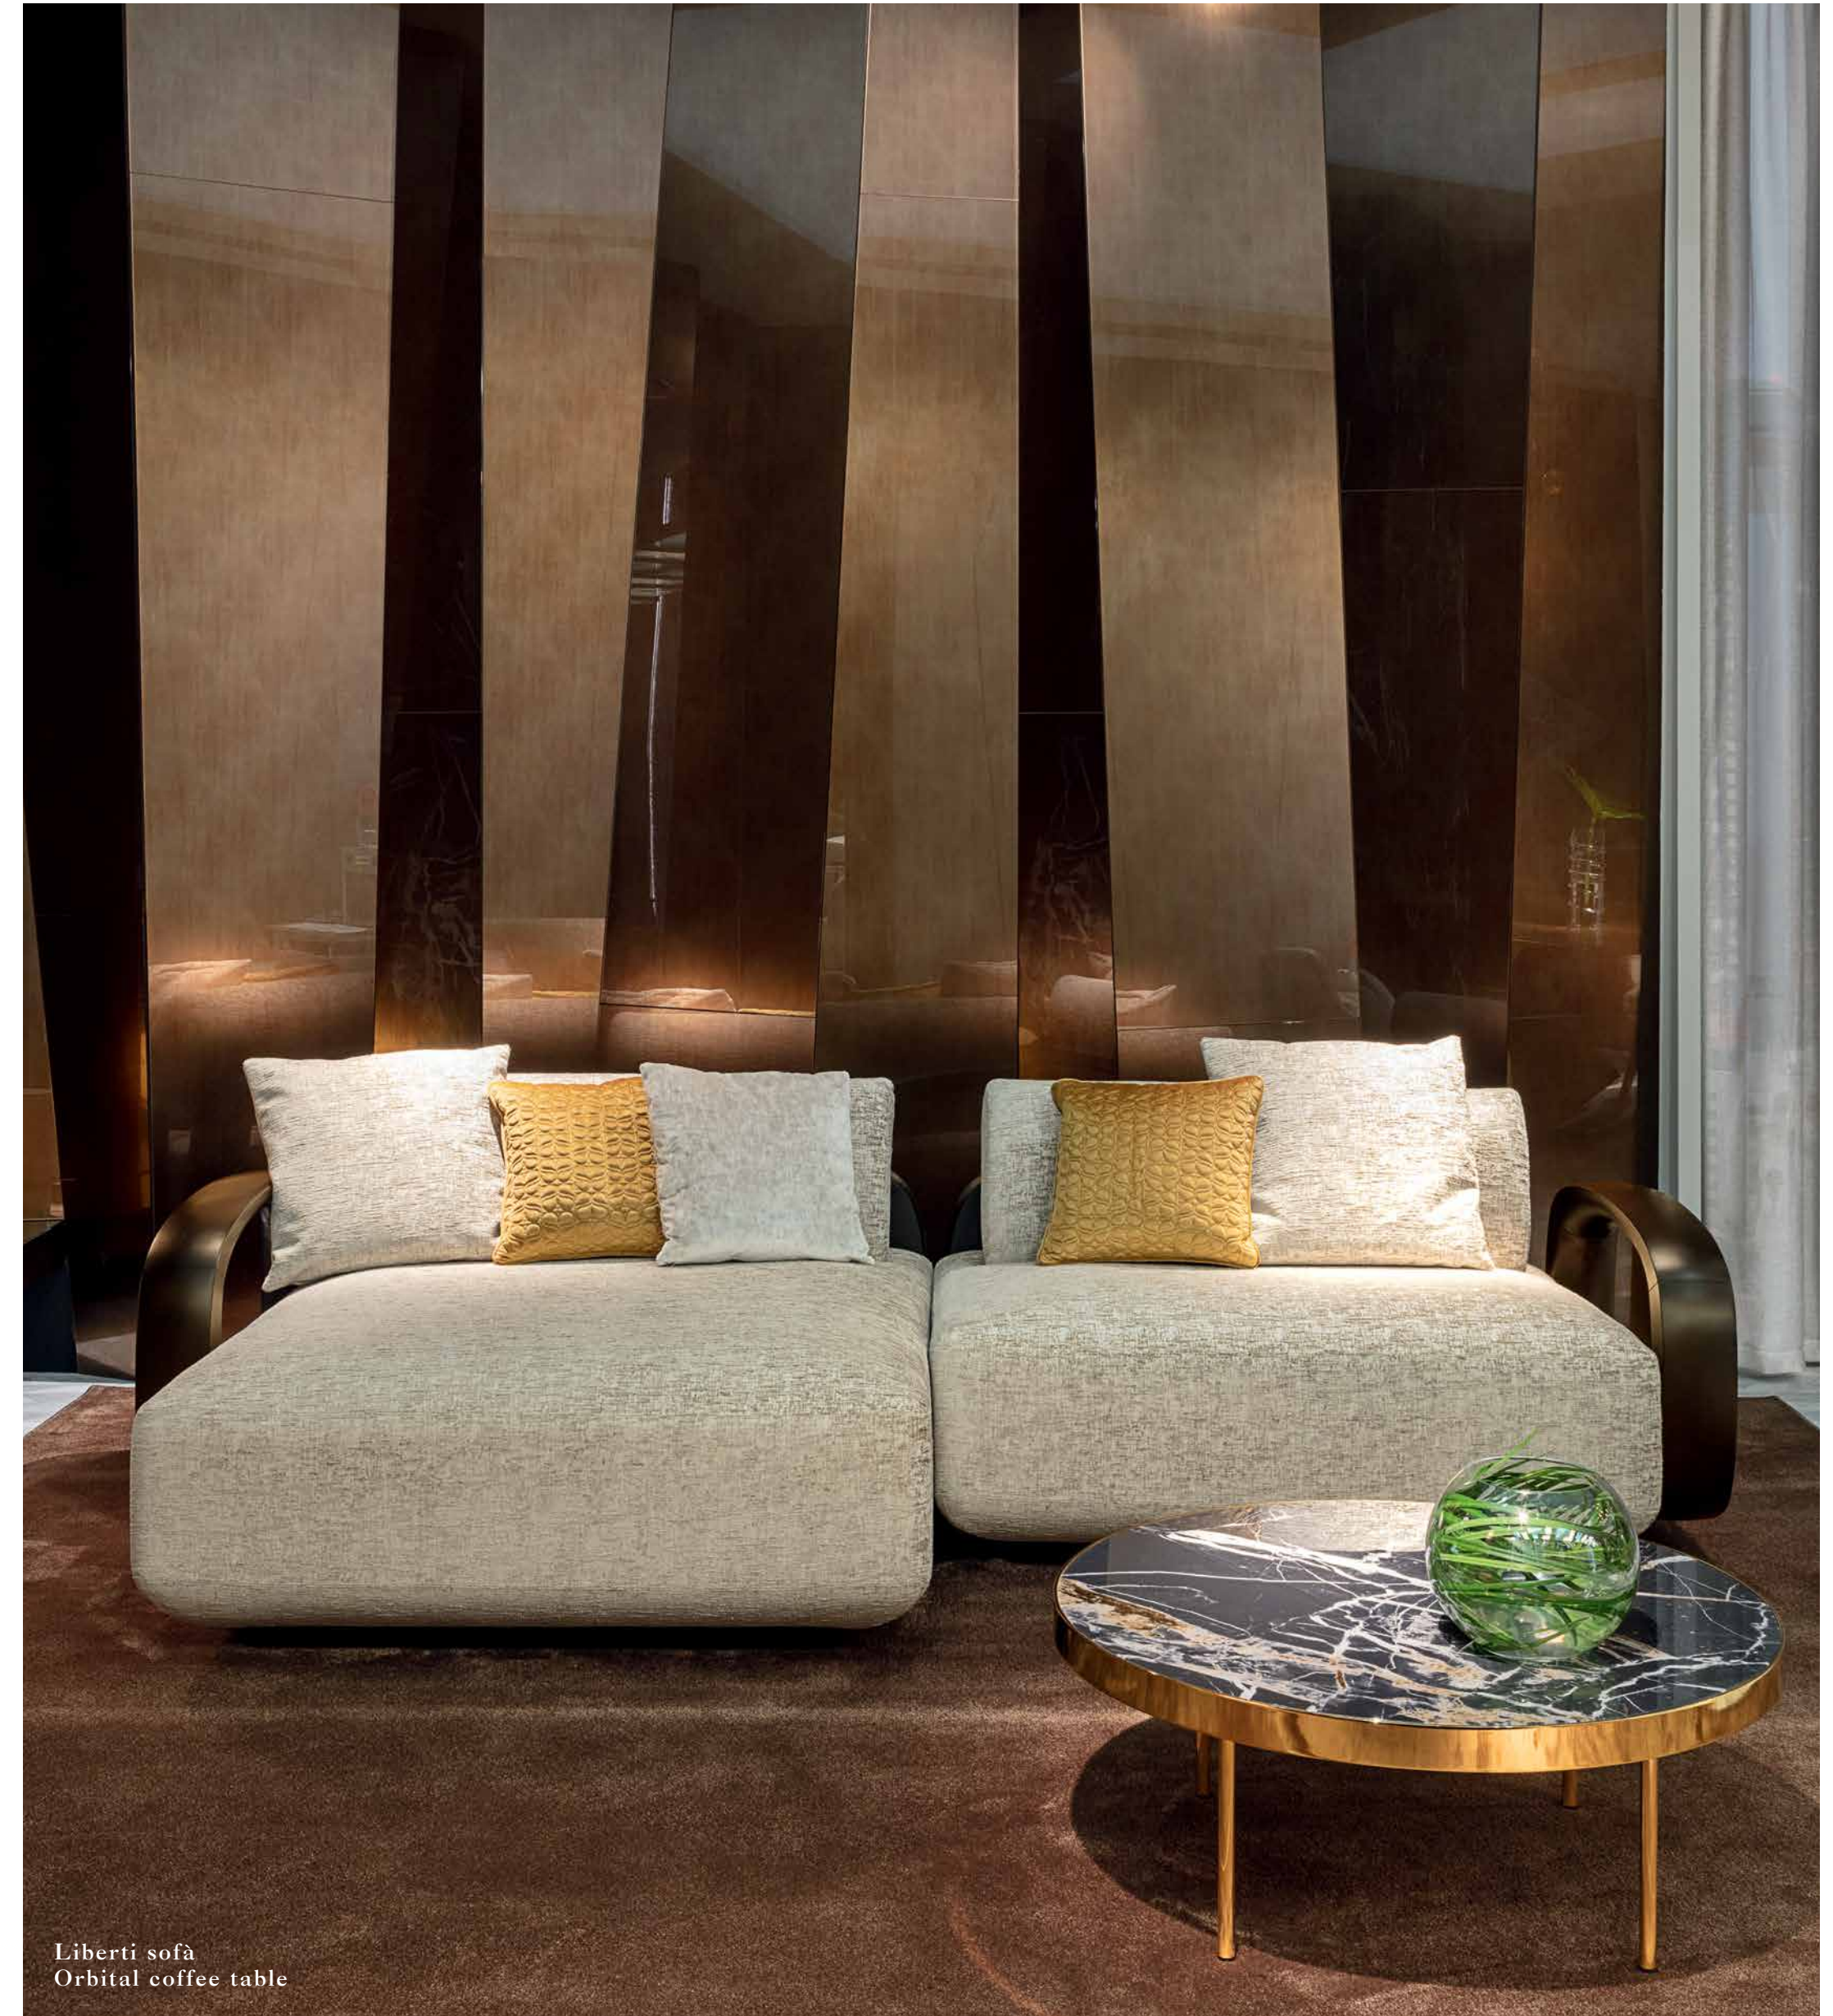

MIRROR
Bronze

Orbital side tables

Tulipa sofa
Tulipa armchairs
Orbital side tables
Diamante bar
Fluxus ceiling lamp

LIBERTI
side unit sofà

WOOD
Polished Ebony Moka

FABRIC
Liber Sable

LEATHER
Moretto

FABRIC
Liber Sable