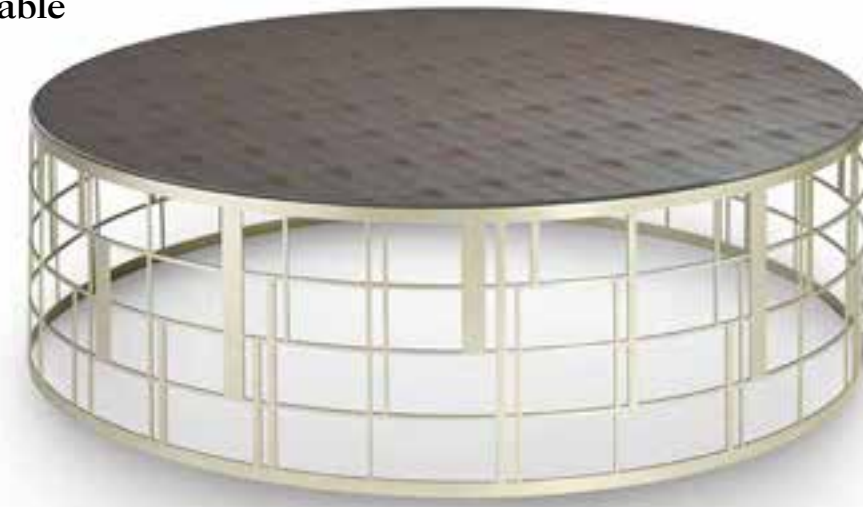

B W:80cmxD:80cmxH:36cm/W:31<sup>1</sup>/<sub>2</sub>"xD:31<sup>1</sup>/<sub>2</sub>"xH:14<sup>1</sup>/<sub>8</sub>"

MIRROR  
Bronze

BRONZE LIQUID METAL  
Scratched bronze

**KORO 120**  
coffee and  
side table