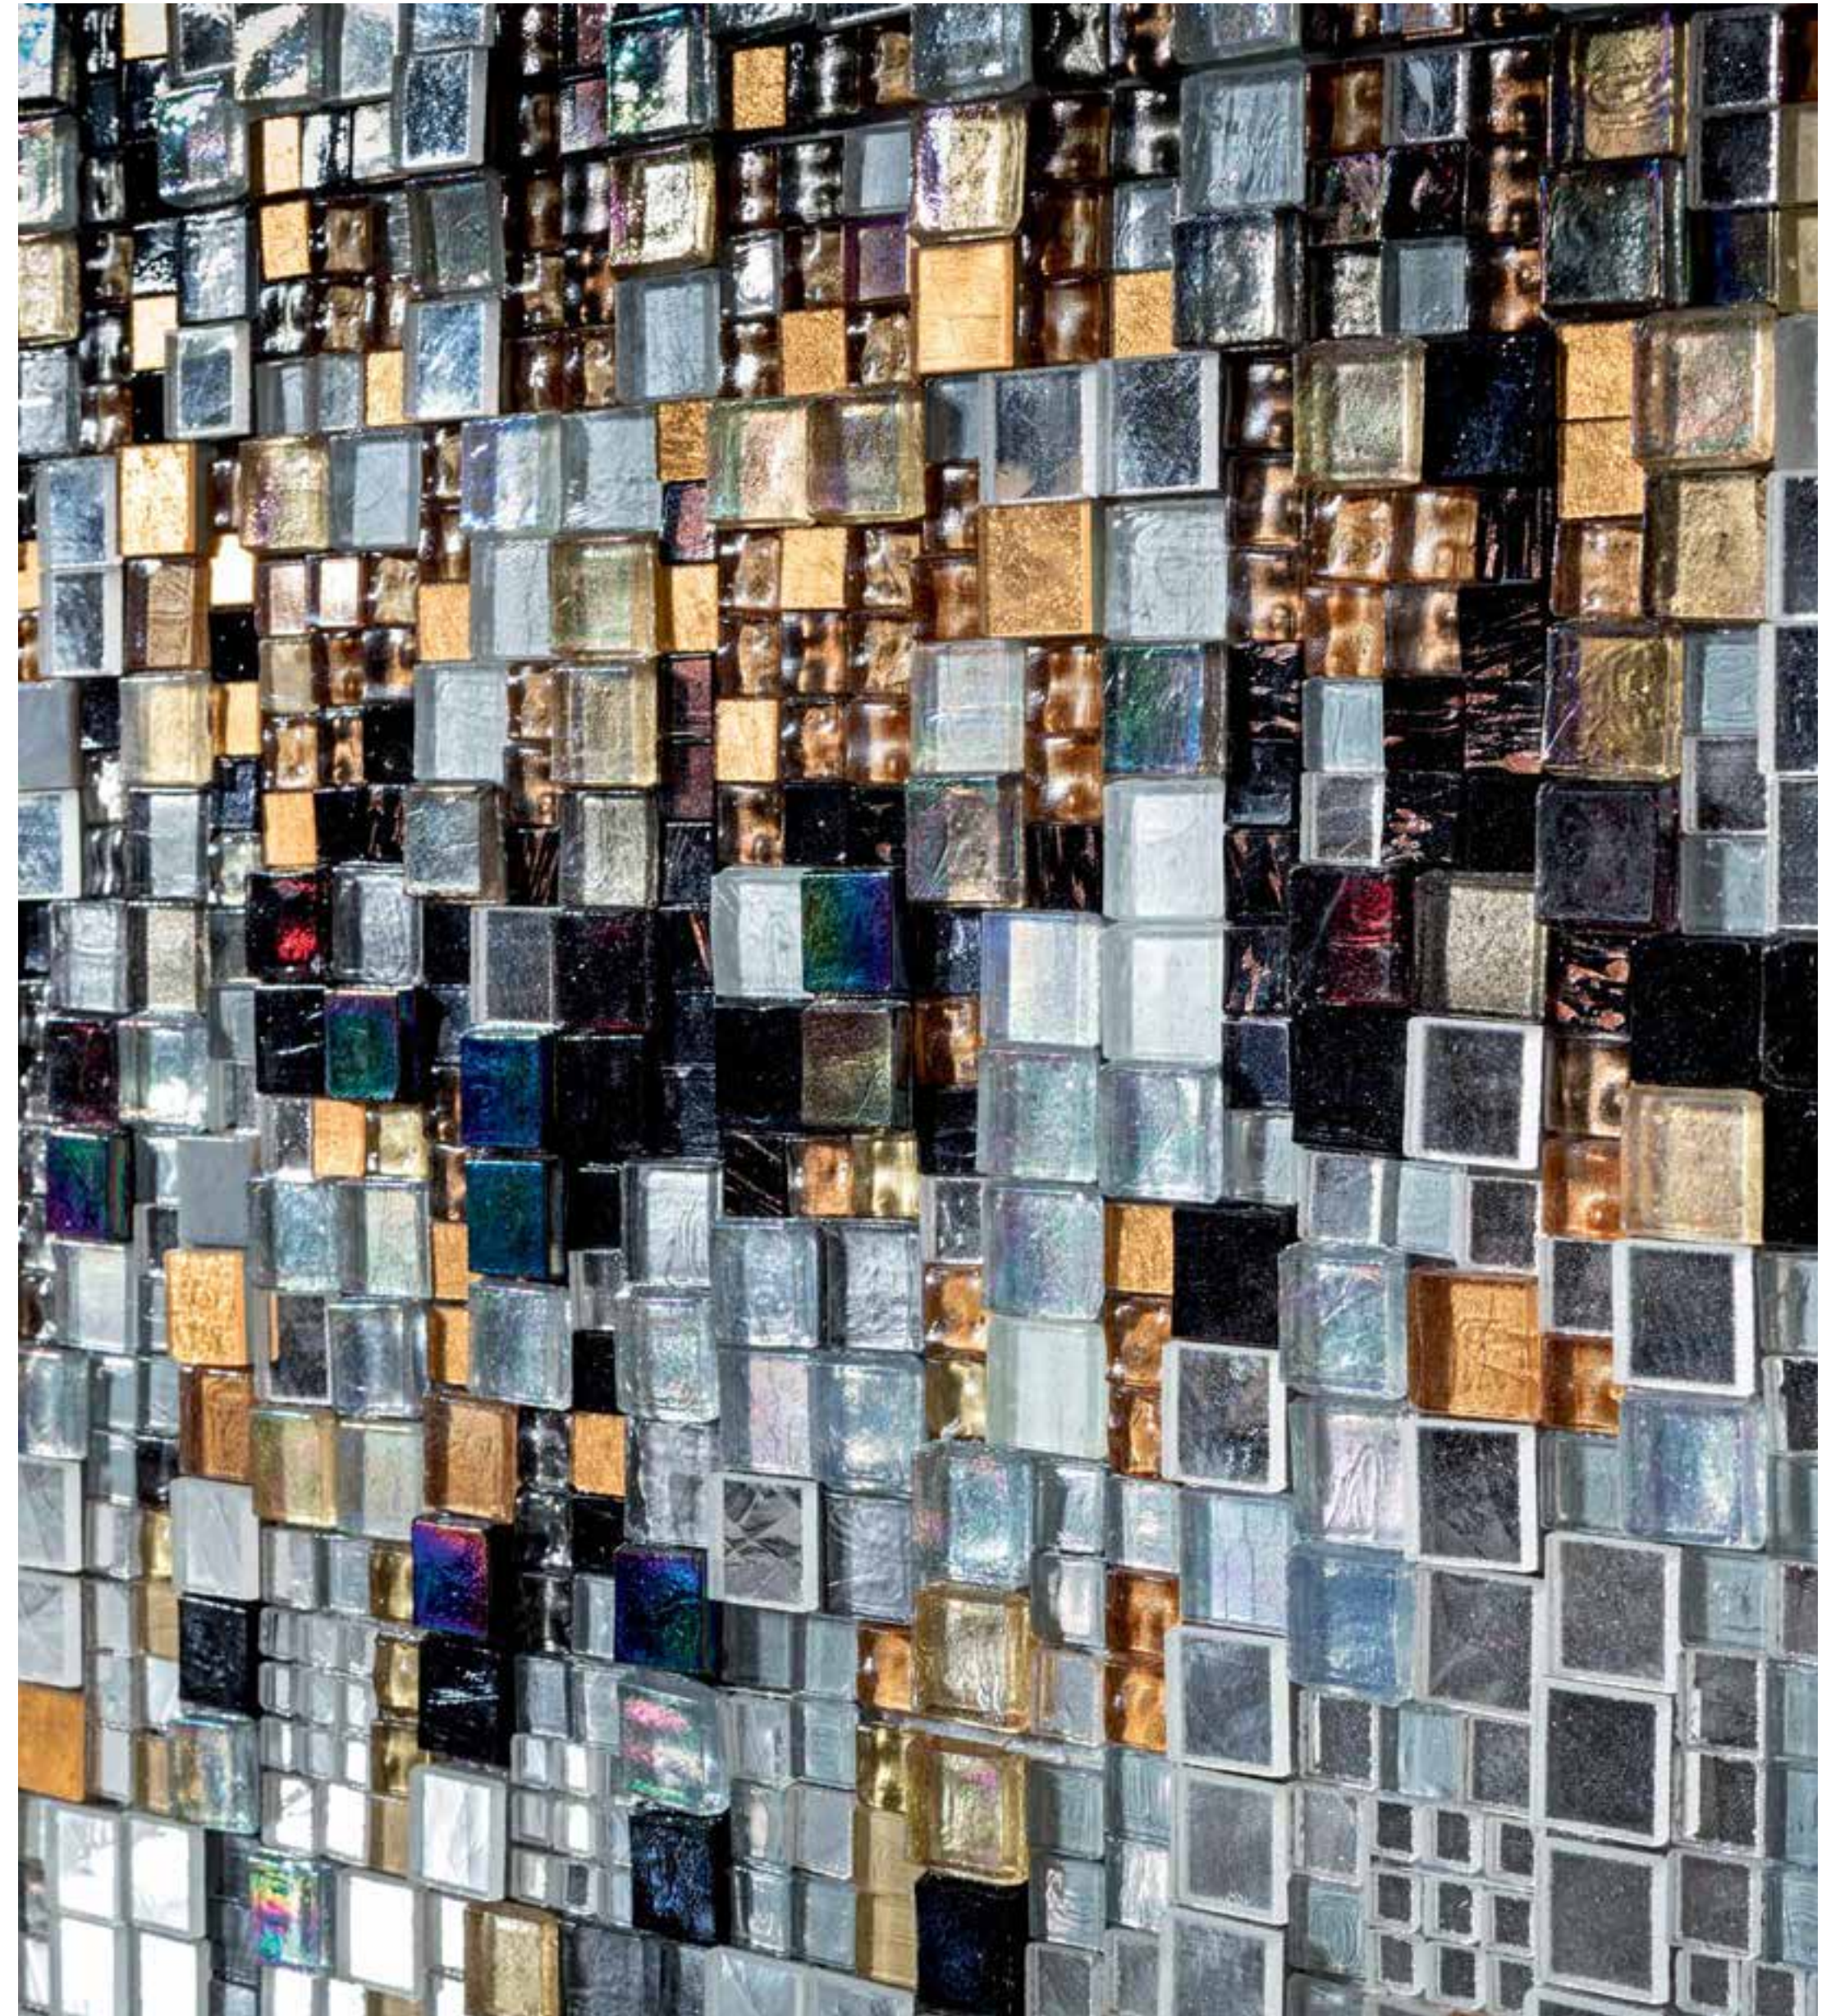

*Also available in colors  
Disponibile anche nei colori*

**ARTISTIC MOSAIC**  
Artistic Mosaic

**DISTRESSED PAINTS**  
Antique bronze

**PEGGY**  
armchair

W:66cmxD:80cmxH:80cm/W:26"D:31<sup>1</sup>/<sub>2</sub>"xH:31<sup>1</sup>/<sub>2</sub>"