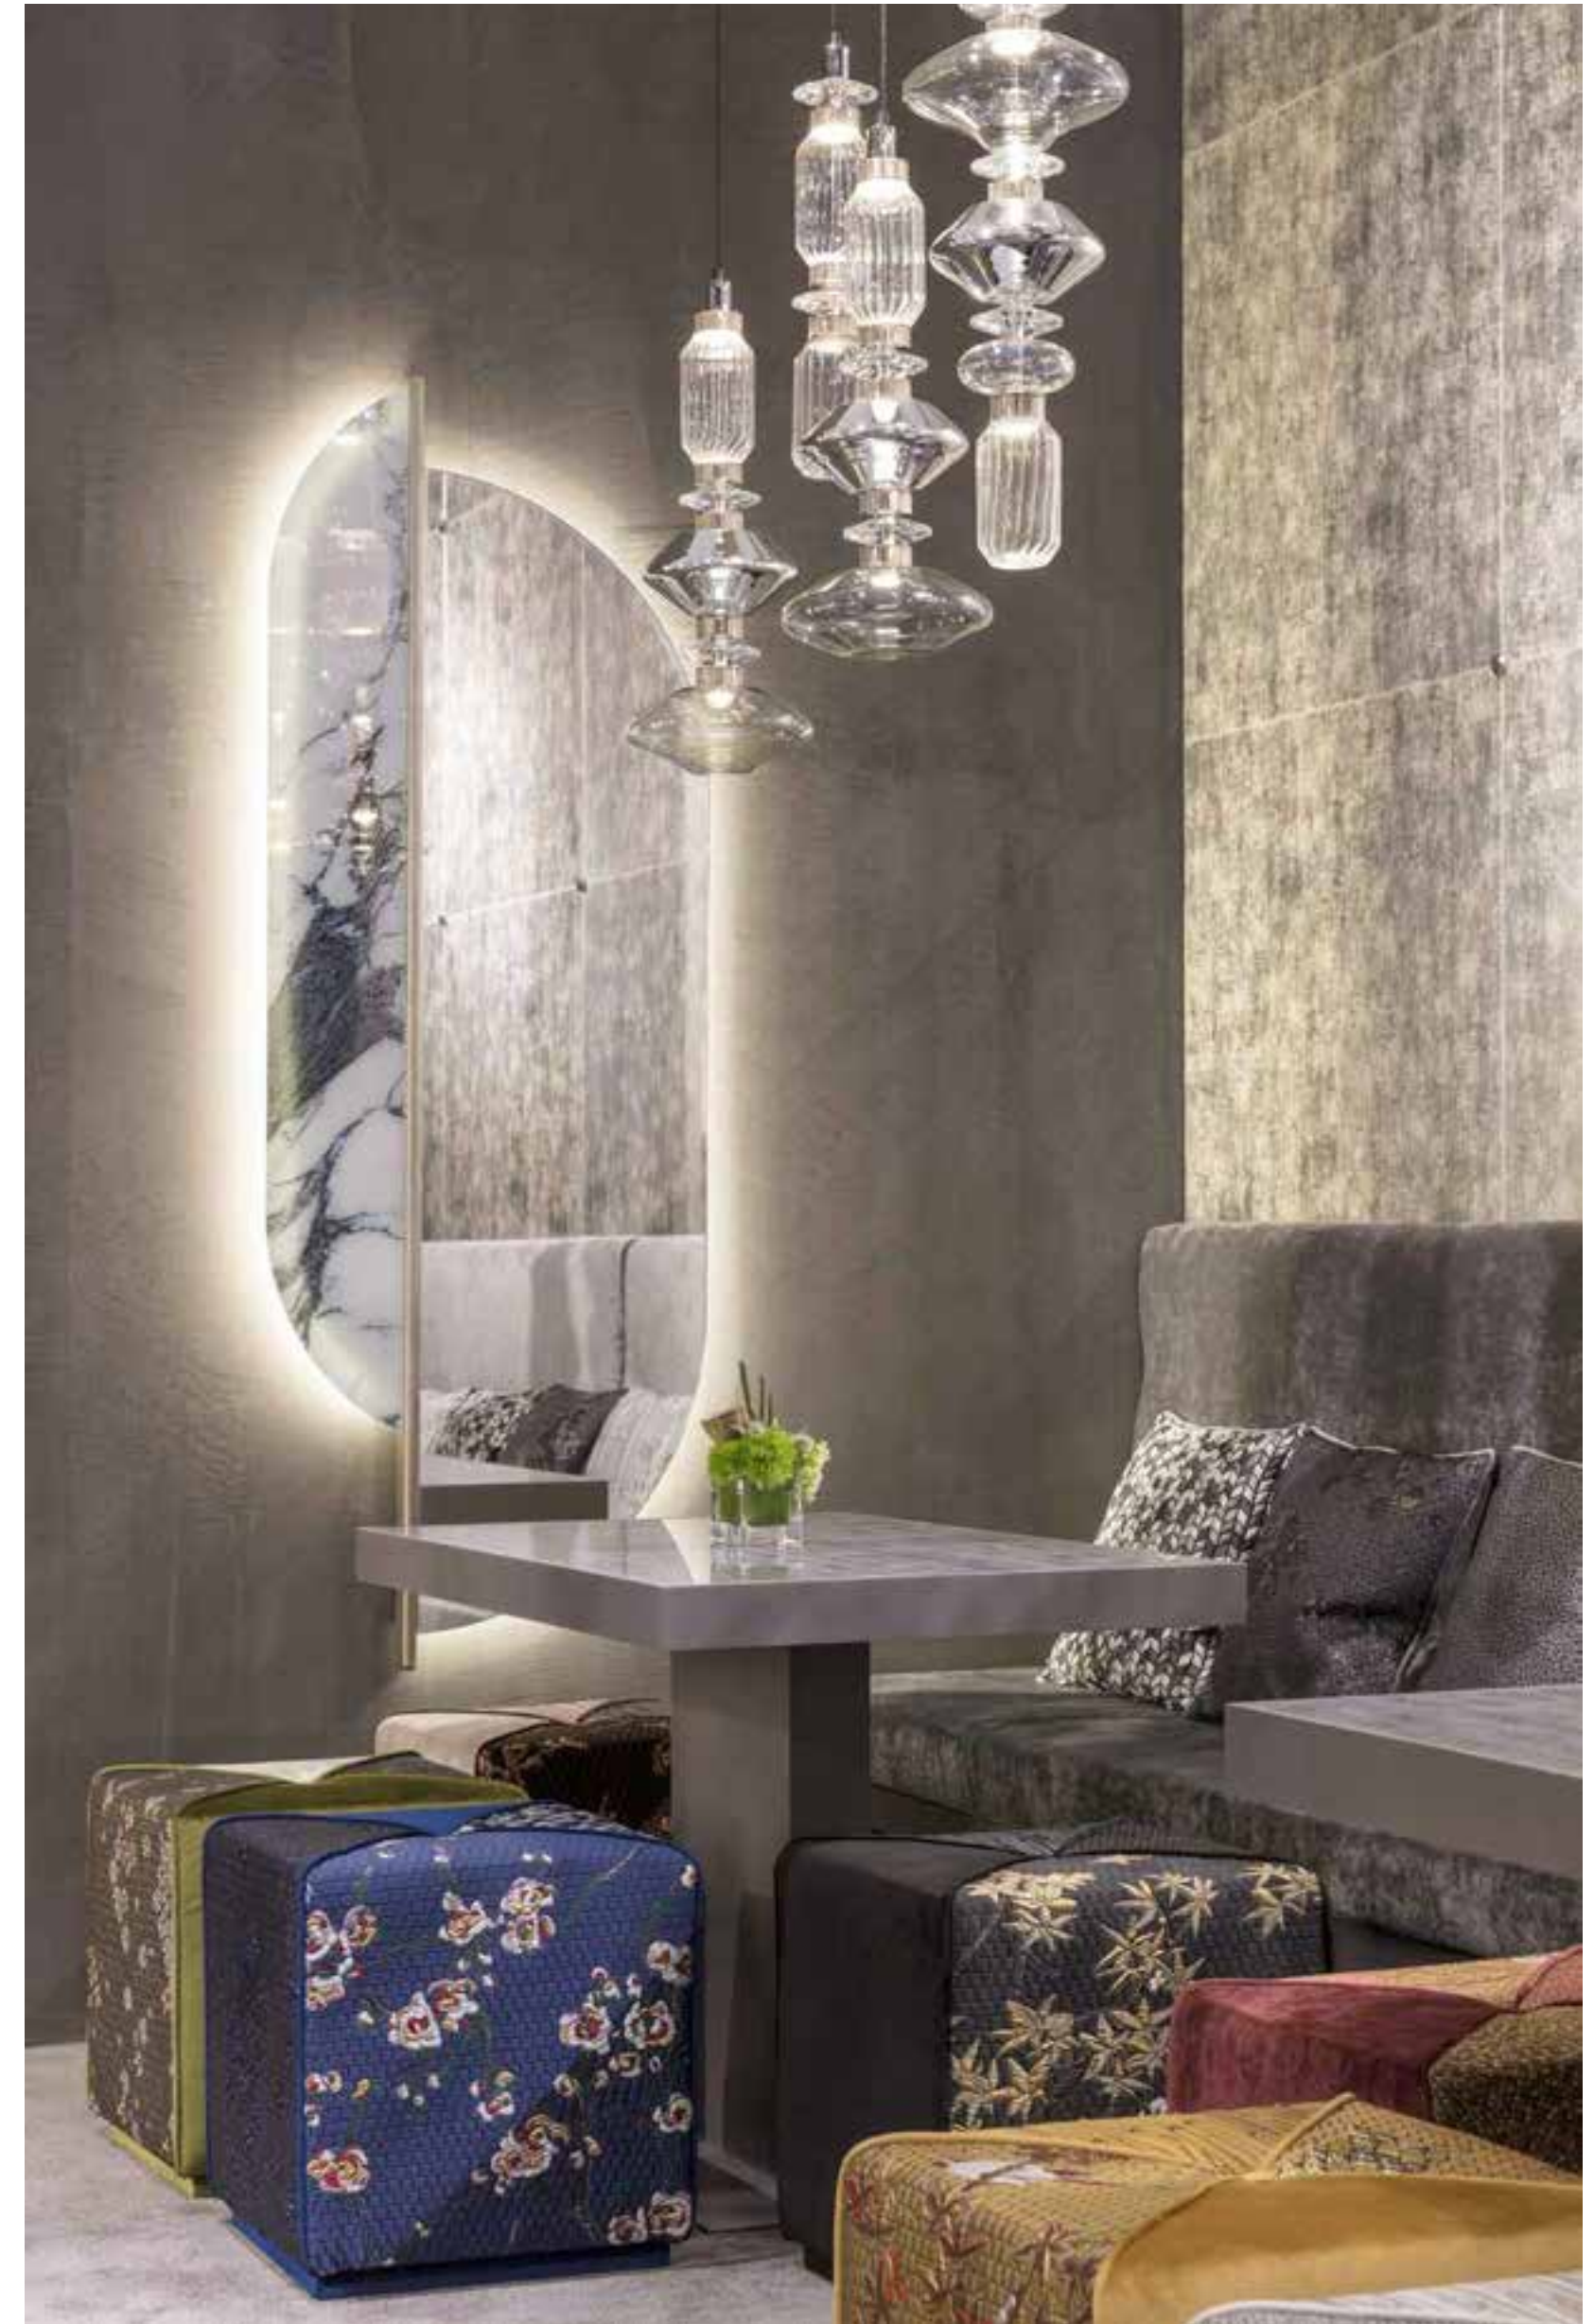

CHAMALEON
ottoman

W:42cmxD:42cmxH:48cm/W:16¹/₂"xD:16¹/₂" xH:18⁷/₈"