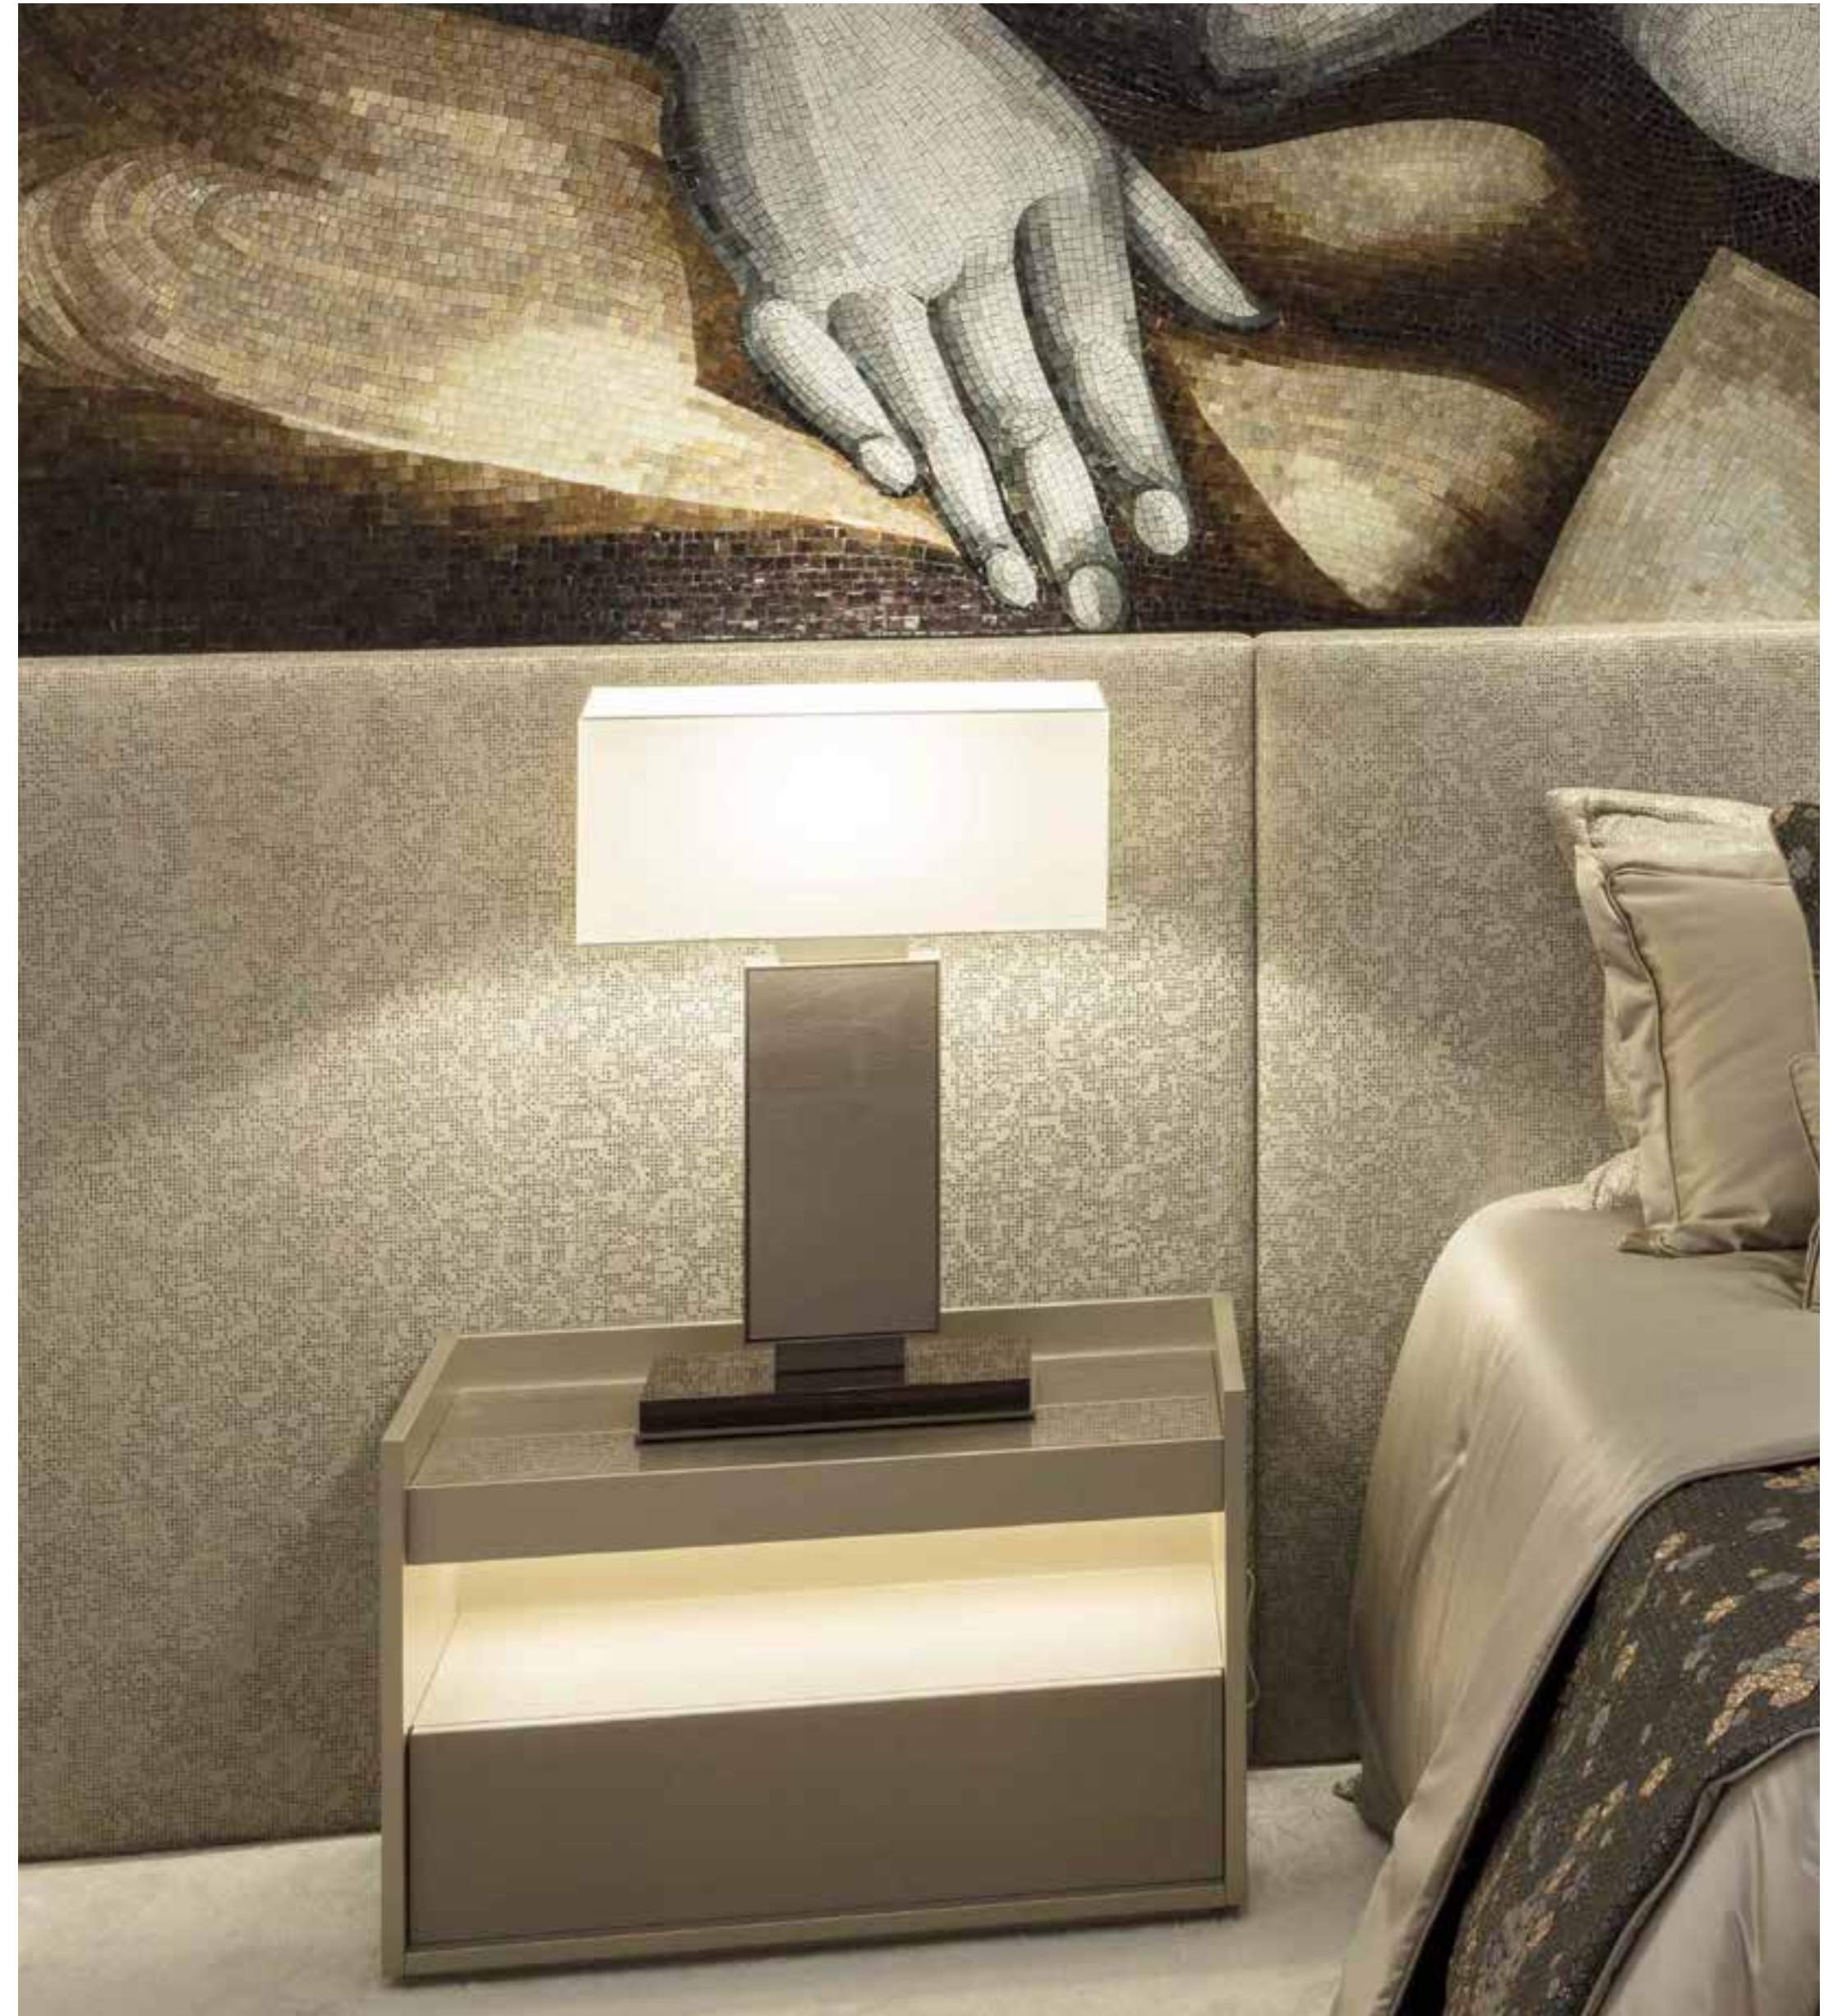

W:47cmxD:24cmxH:67cm/W:18¹/₂"xD:9¹/₂"xH:26³/₈"

W:75cmxD:45cmxH:50cm/W:29¹/₂"xD:17³/₄"xH:19⁵/₈"

Standard version

WOOD VENEER Polished Ebony Macassar	DISTRESSED PAINTS Antique bronze	VETRITE Iguana tortora

Also available in colors
Disponibile anche nei colori

POLISHED LACQUERS Black	DISTRESSED PAINTS Antique Silver	VETRITE Orum platinum

POLISHED LACQUERS METALLIC Ash Grey	VETRITE Elephant tortora