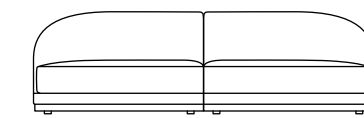

FURNITURE

SICIS

Designed for
by Massimiliano Raggi

**PRESTIGE
sofà 300**