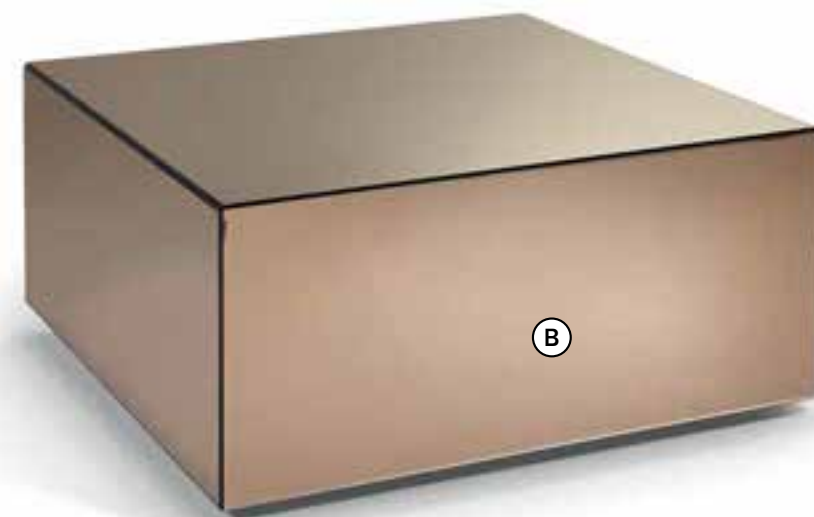

B

A W:80cmxD:80cmxH:45cm/W:31¹/₂"xD:31¹/₂"xH:17³/₄"

B W:80cmxD:80cmxH:36cm/W:31¹/₂"xD:31¹/₂"xH:14¹/₈"

MIRROR
Bronze

BRONZE LIQUID METAL
Scratched bronze