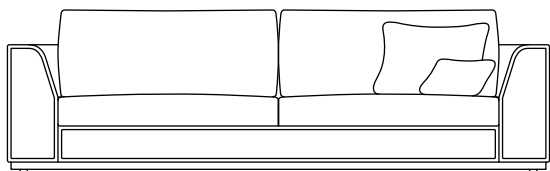

SOFA ML. 300

W:300cmxD:110cmxH:89cm
W:118¹/₈"xD:43¹/₄"xH:35"