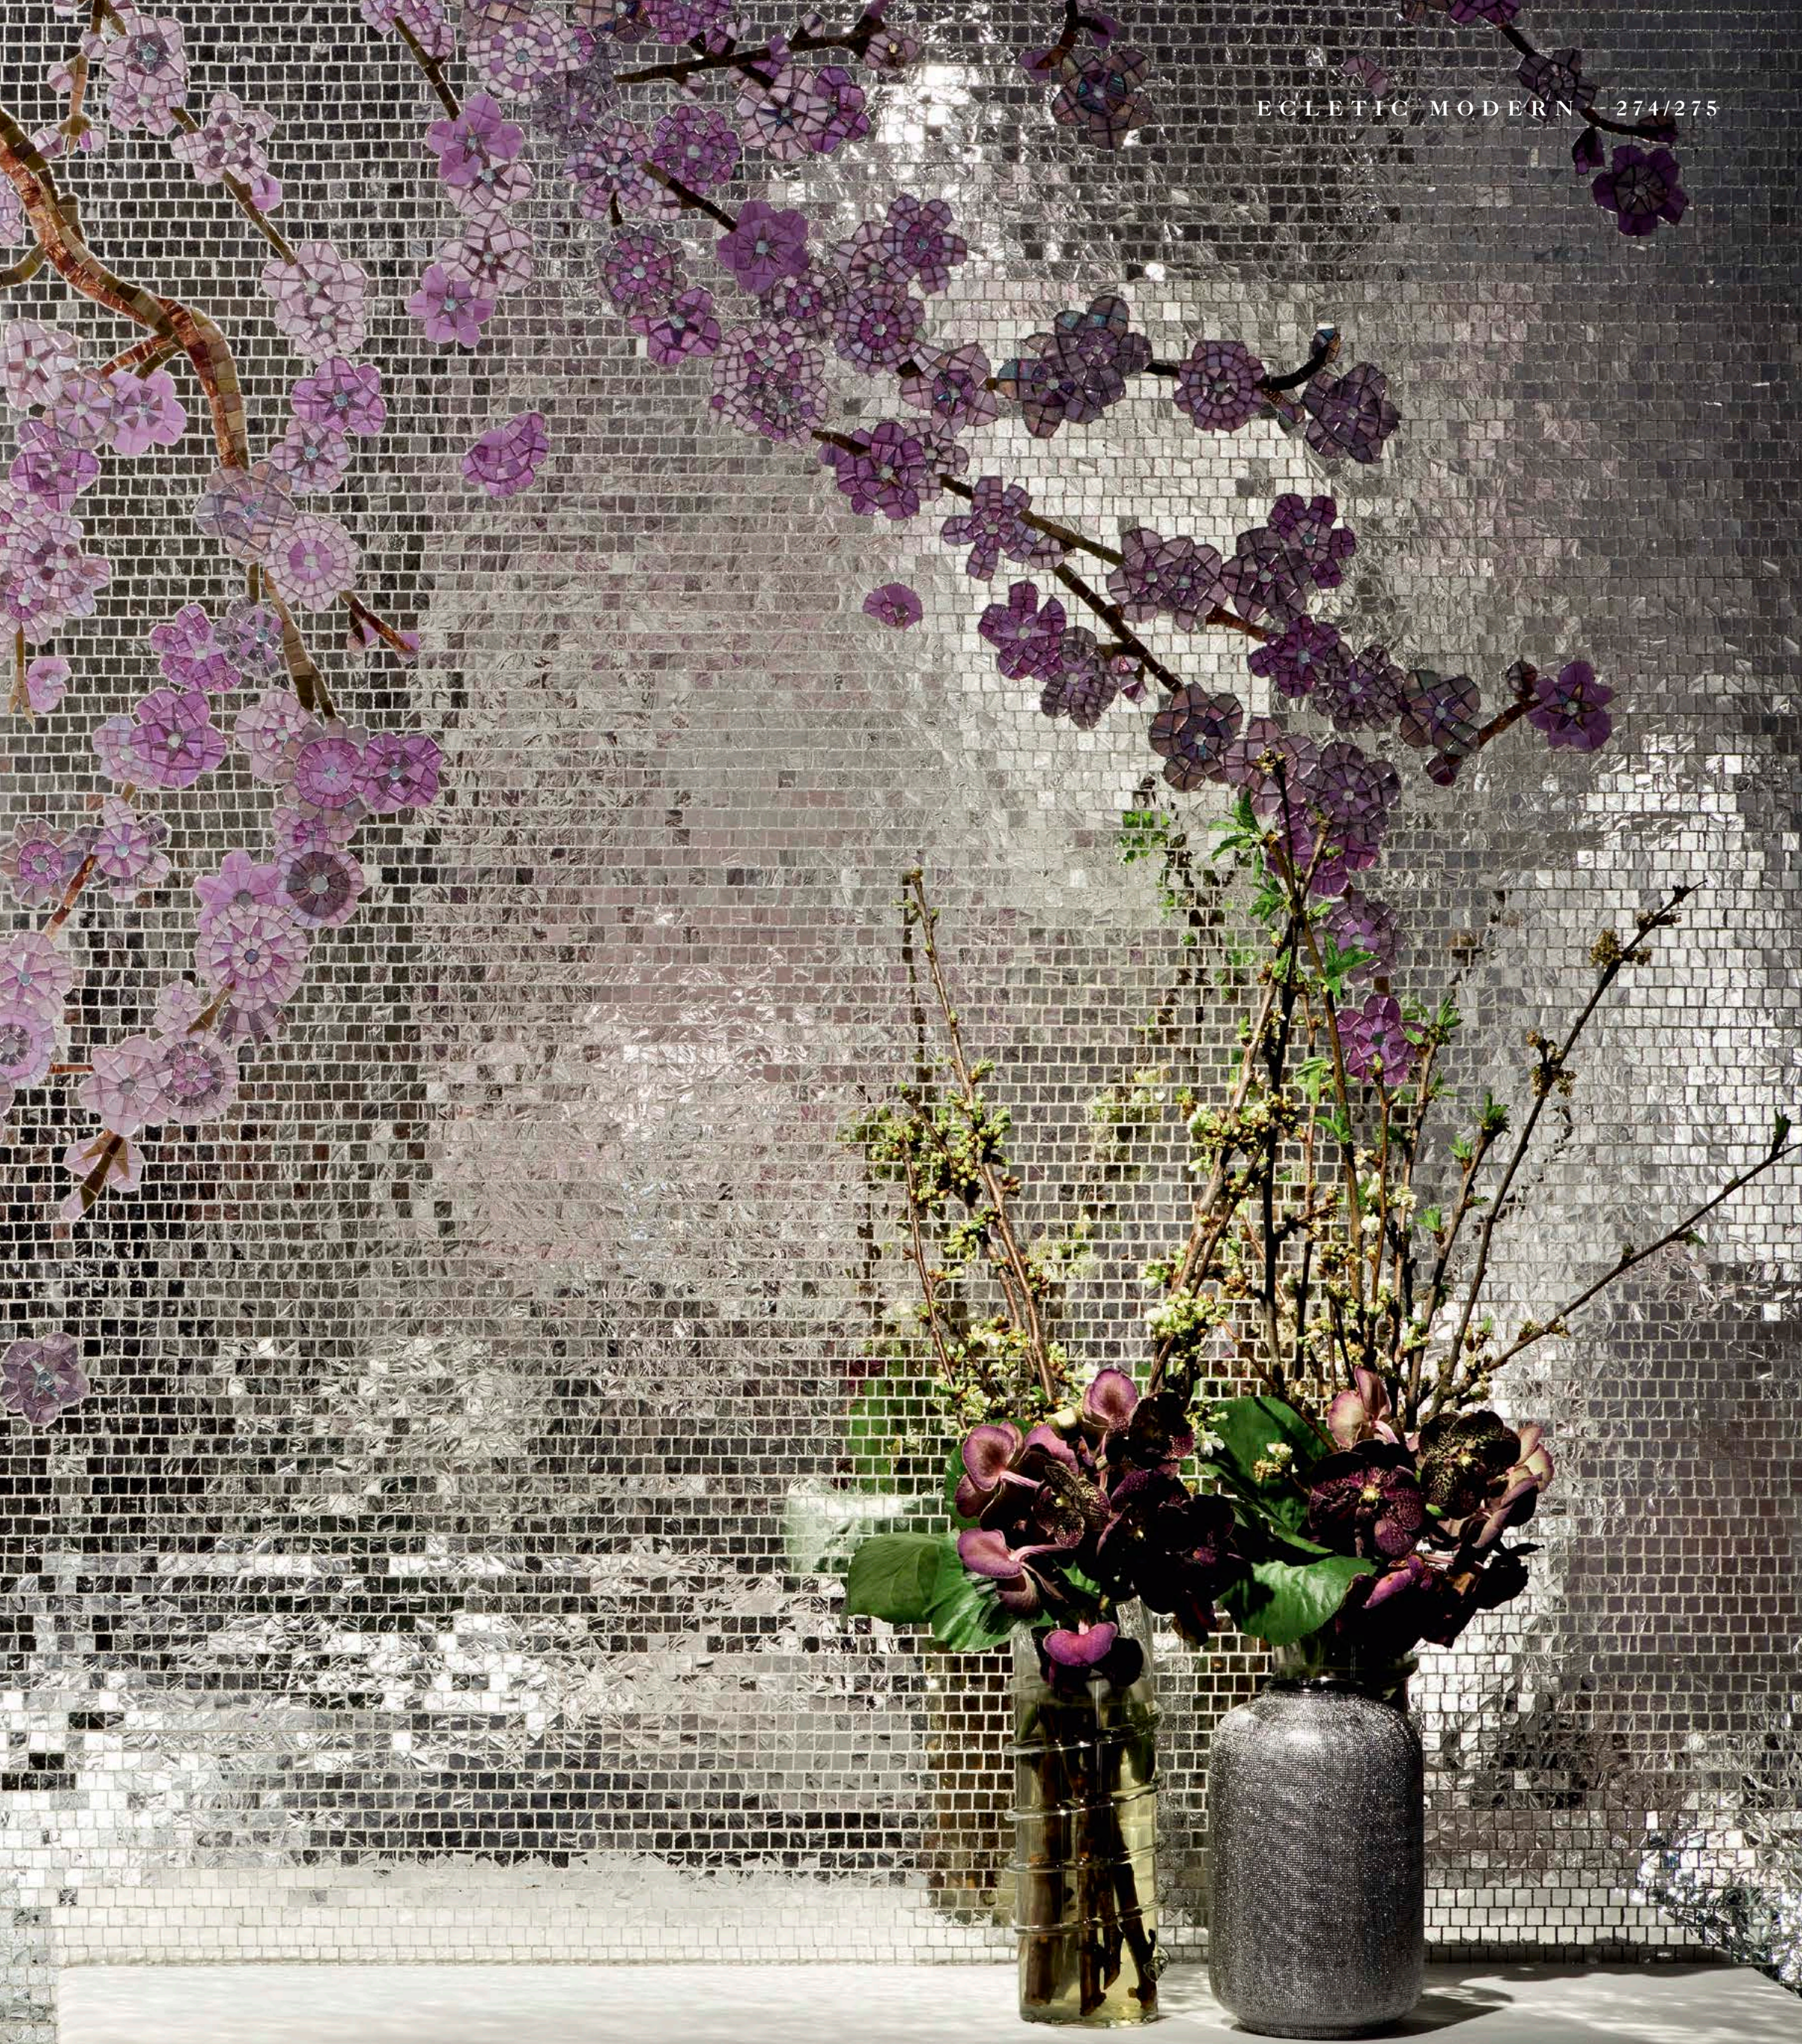

②

③

④

⑤

⑥

BED ROOM

TESSERE
Floers silver

VETRITE