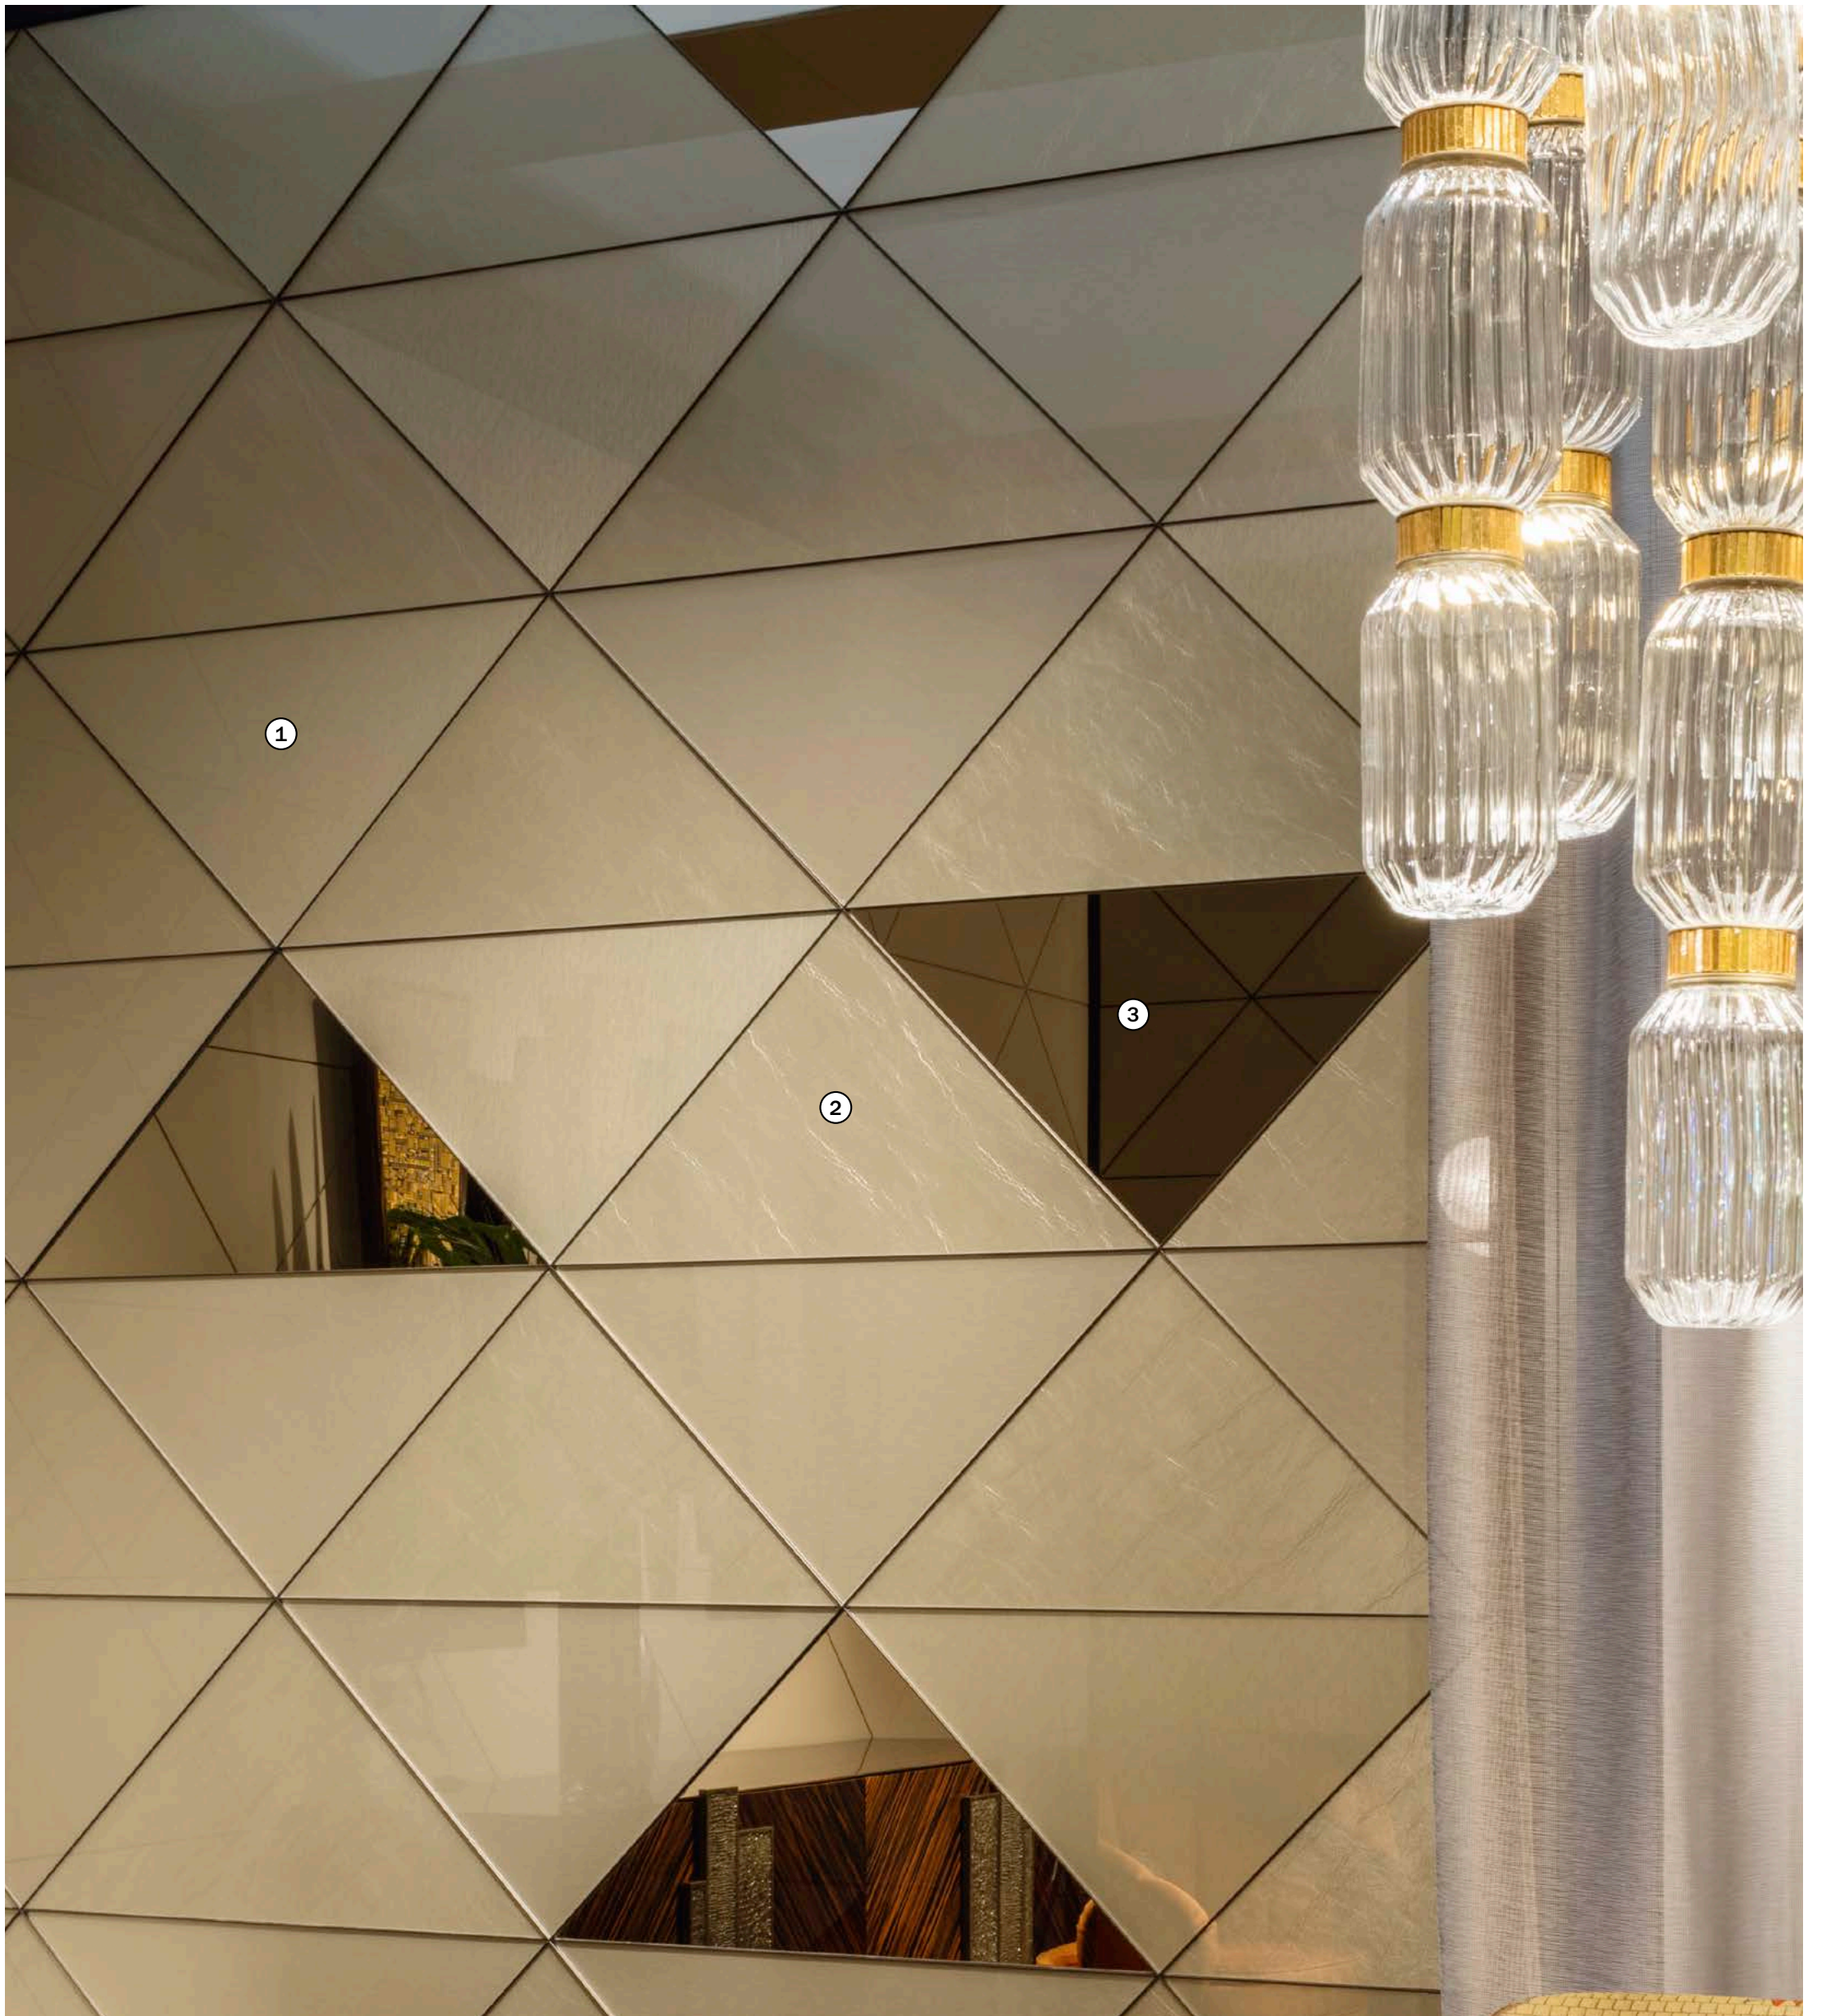

WOOD VENEER
Polished Ebony Macassar

WALL PATTERN Custom decor

① **VETRITE**
Iguana calima

② **VETRITE**
Elephant Calima

③ **MIRRORS**
Bronze

DALTON SQUARE
table
Deluxe version

BRONZE LIQUID METAL
Mosaic Bronze