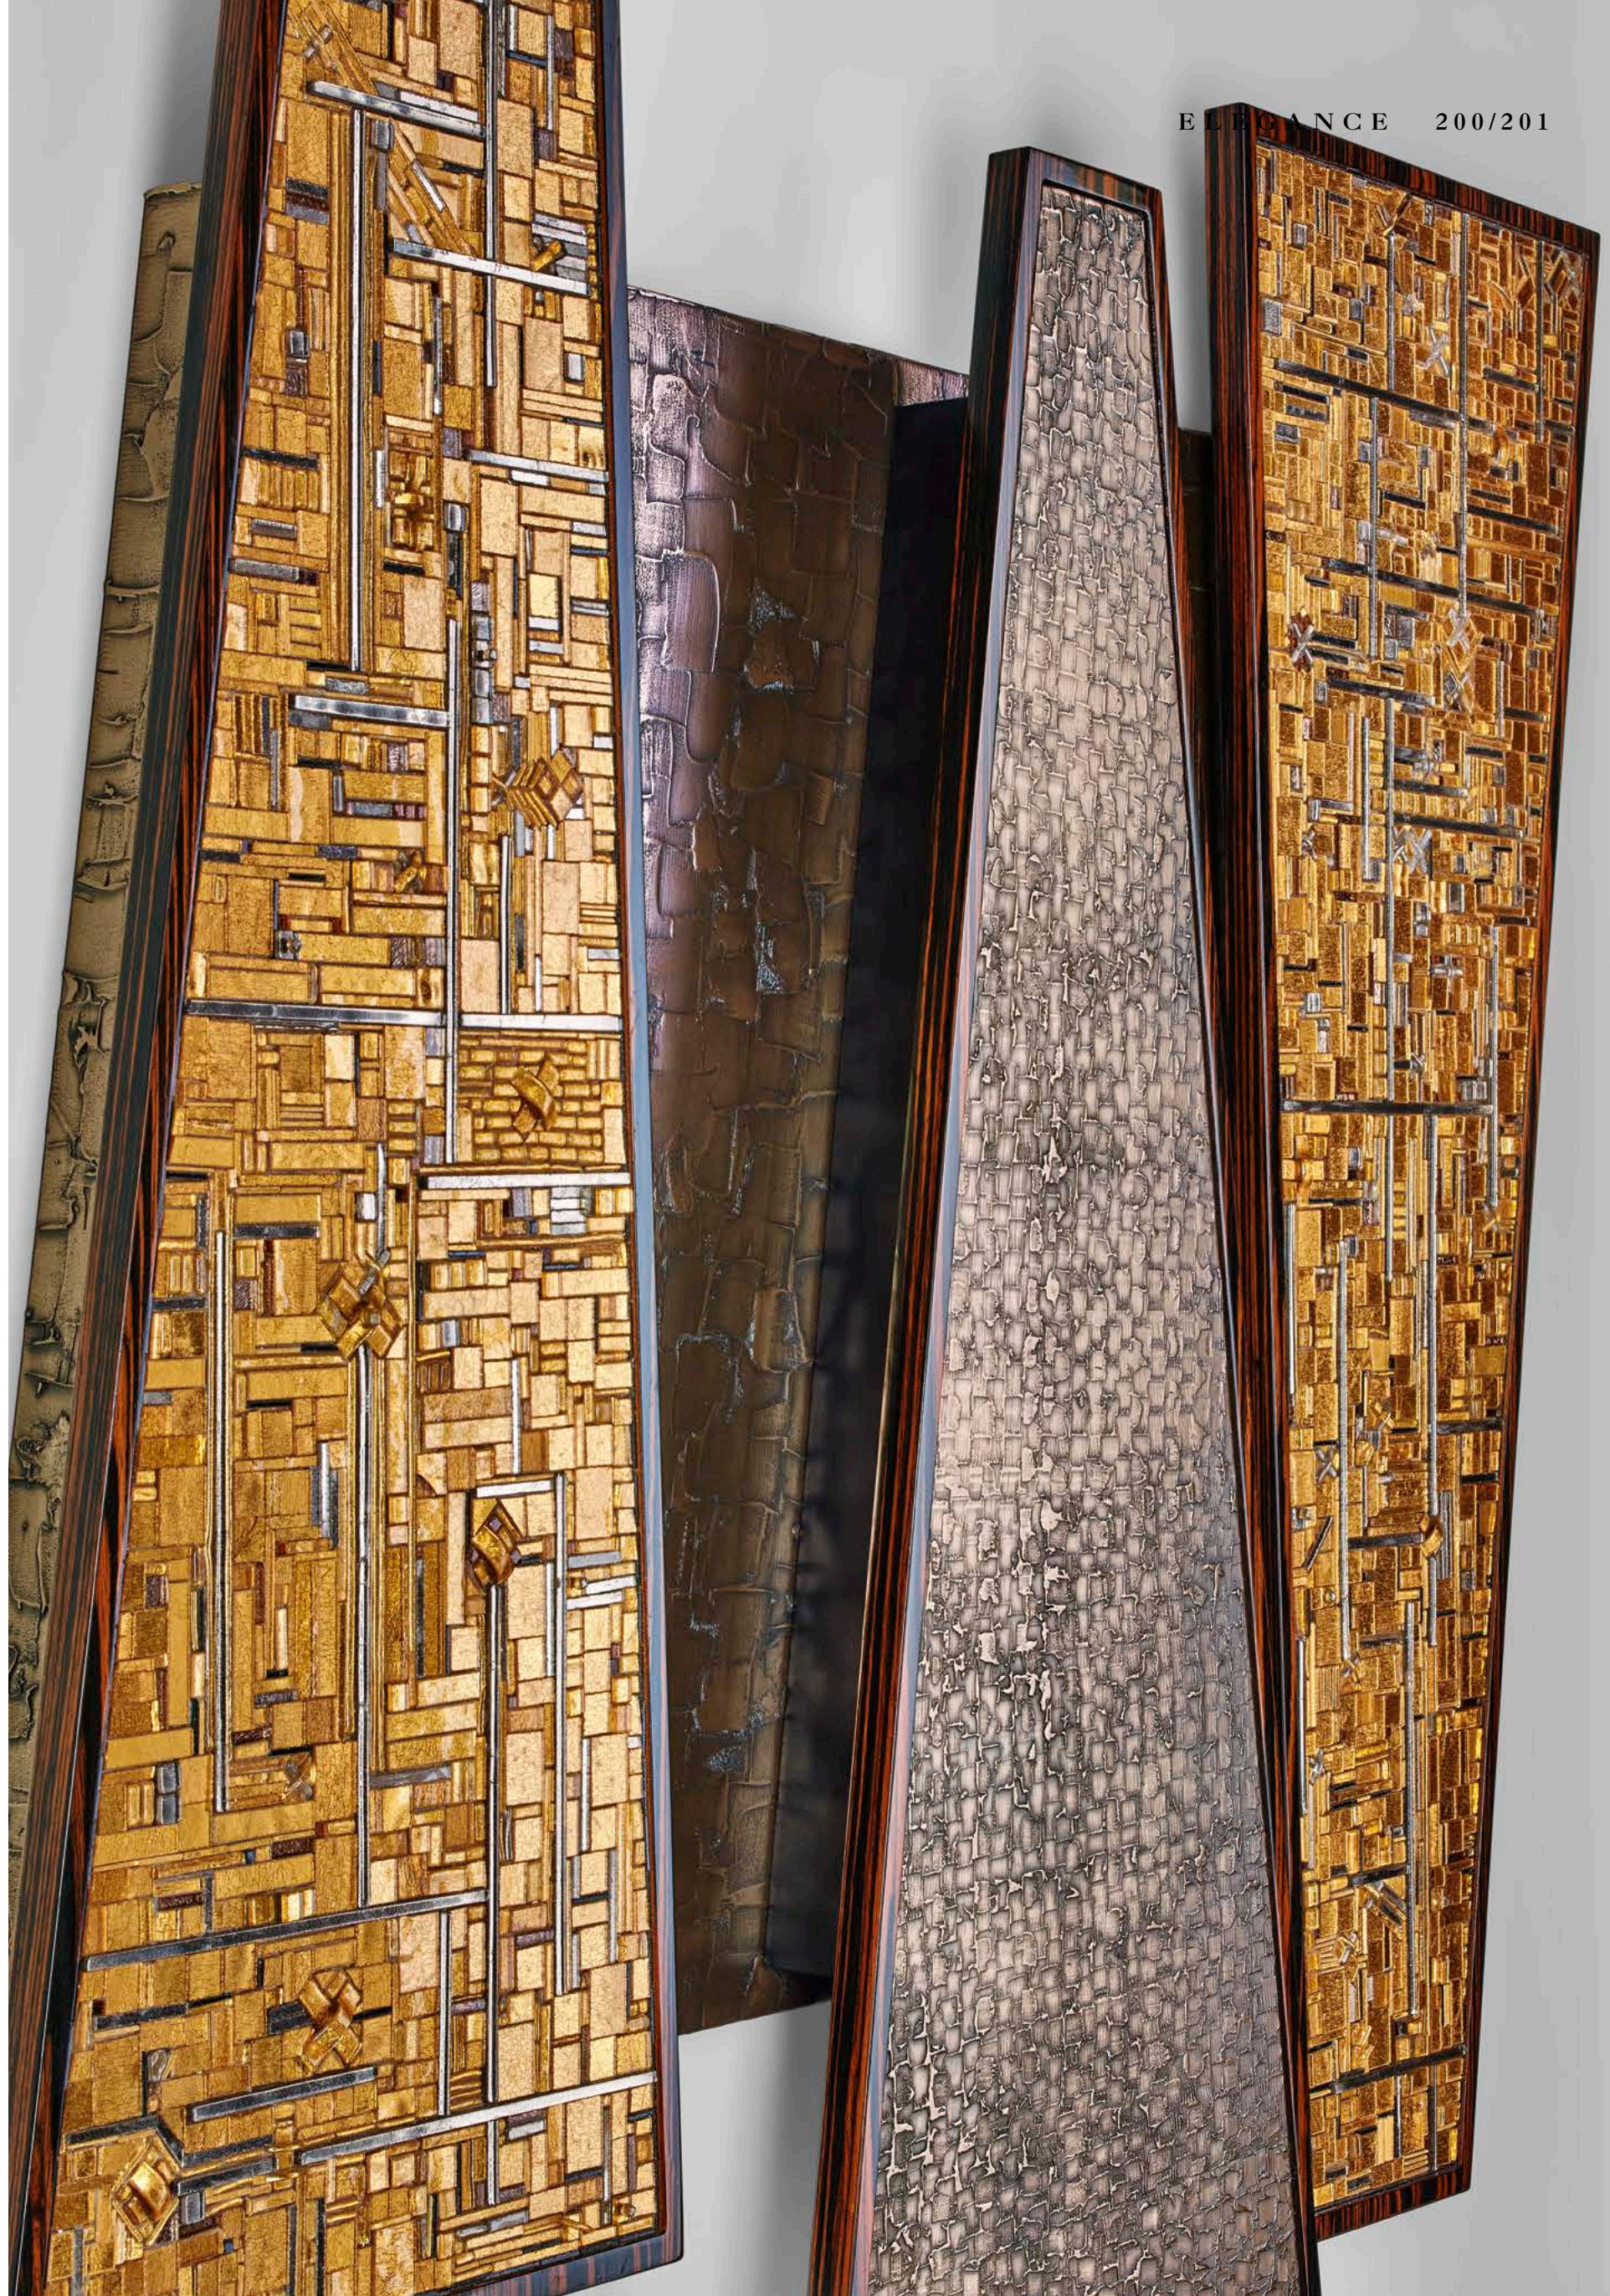

SCULPTURE Magellano A

ARTISTIC
Mosaic

WOOD VENEER
Polished Ebony Macassar