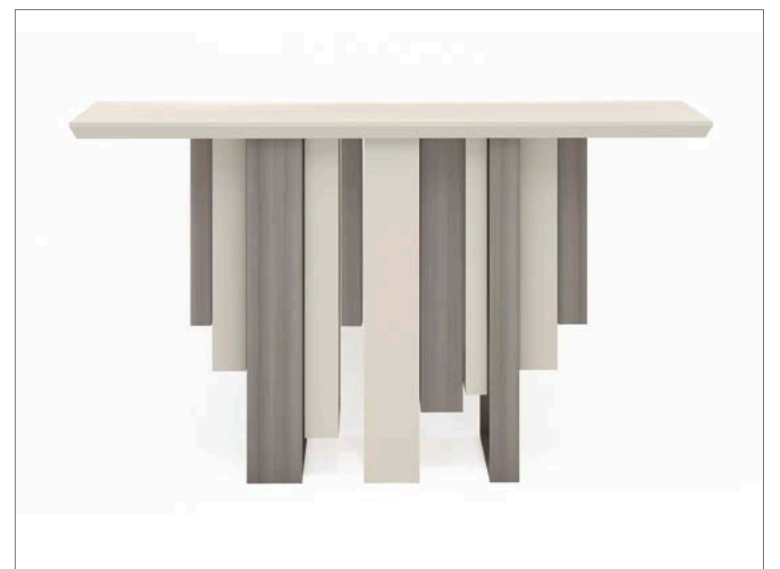

POLISHED LACQUERS Black
DISTRESSED PAINTS Antique Silver
VETRITE Orum black

Standard version

POLISHED LACQUERS Ivory
DISTRESSED PAINTS Champagne
VETRITE Suede cream

**TOTEM
console**

W:140cmxD:42cmxH:85cm/W:55^{1/8}"xD:16^{1/2}"xH:33^{1/2}"