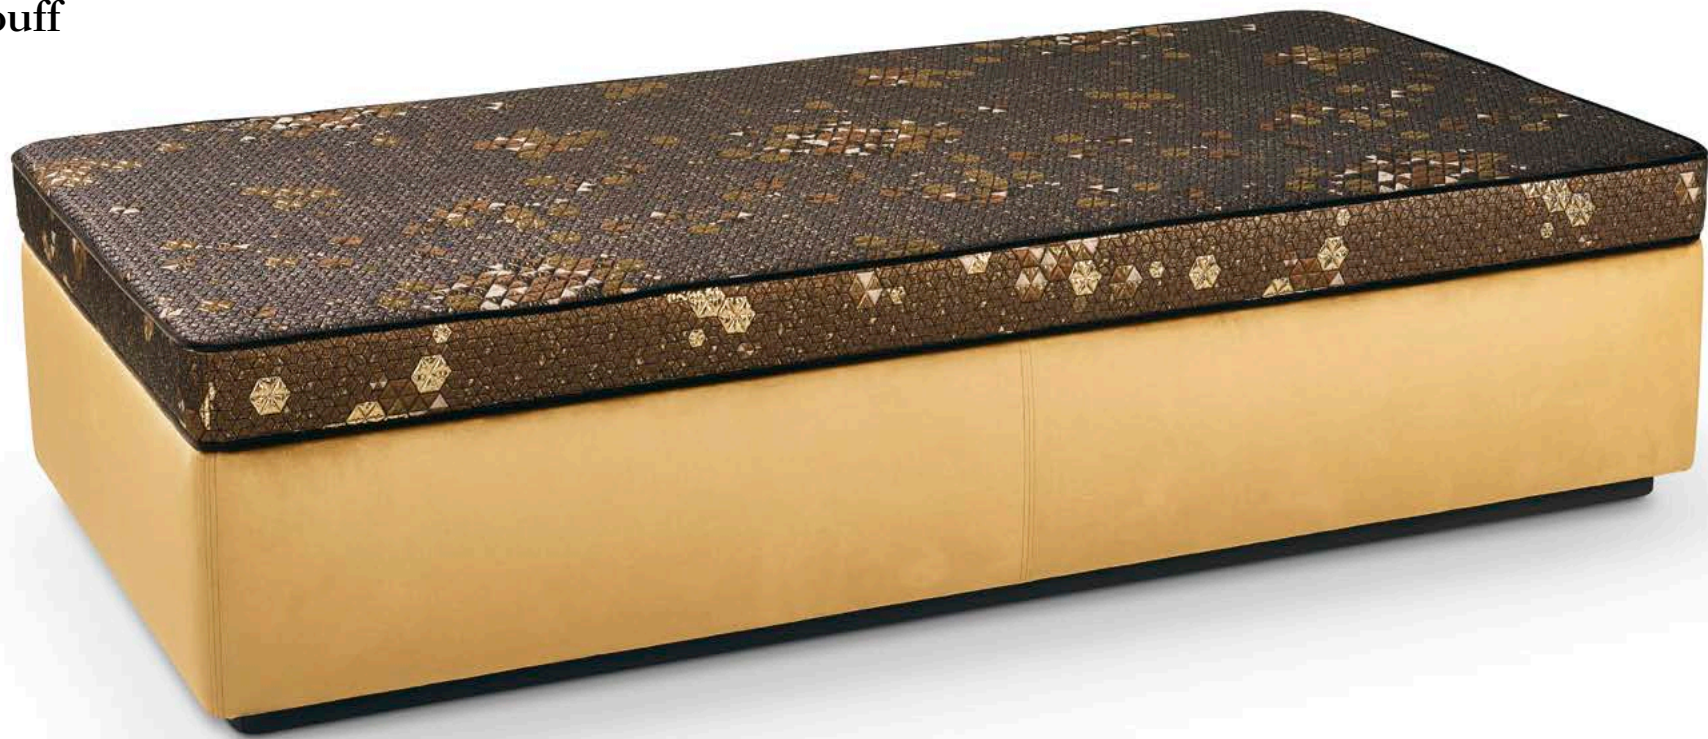

HECTOR
pouff

W:160cmxD:80cmxH:40cm/W:63"xD:31^{1/2}"xH:15^{3/4}"

ODESSA
armchair
Deluxe version

W:72cmxD:80cmxH:75cm/W:28^{3/8}"xD:31^{1/2}"xH:29^{1/2}"

WOOD VENEER
Polished Ebony Macassar

BRONZE LIQUID METAL
Streaked Bronze