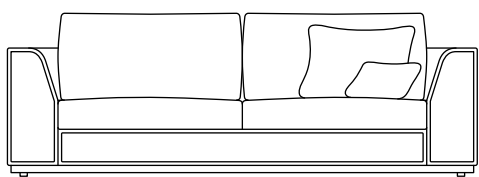

Deluxe version

Standard version

Standard version

Also available in colors
 Disponibile anche nei colori

DORIAN
sofà 500

W:150cmxD:110cmxH:89cm/W:59"xD:43¹/₄"xH:35"

SOFA ML. 260

W:260cmxD:110cmxH:89cm
W:102³/₈"xD:43¹/₄"xH:35"