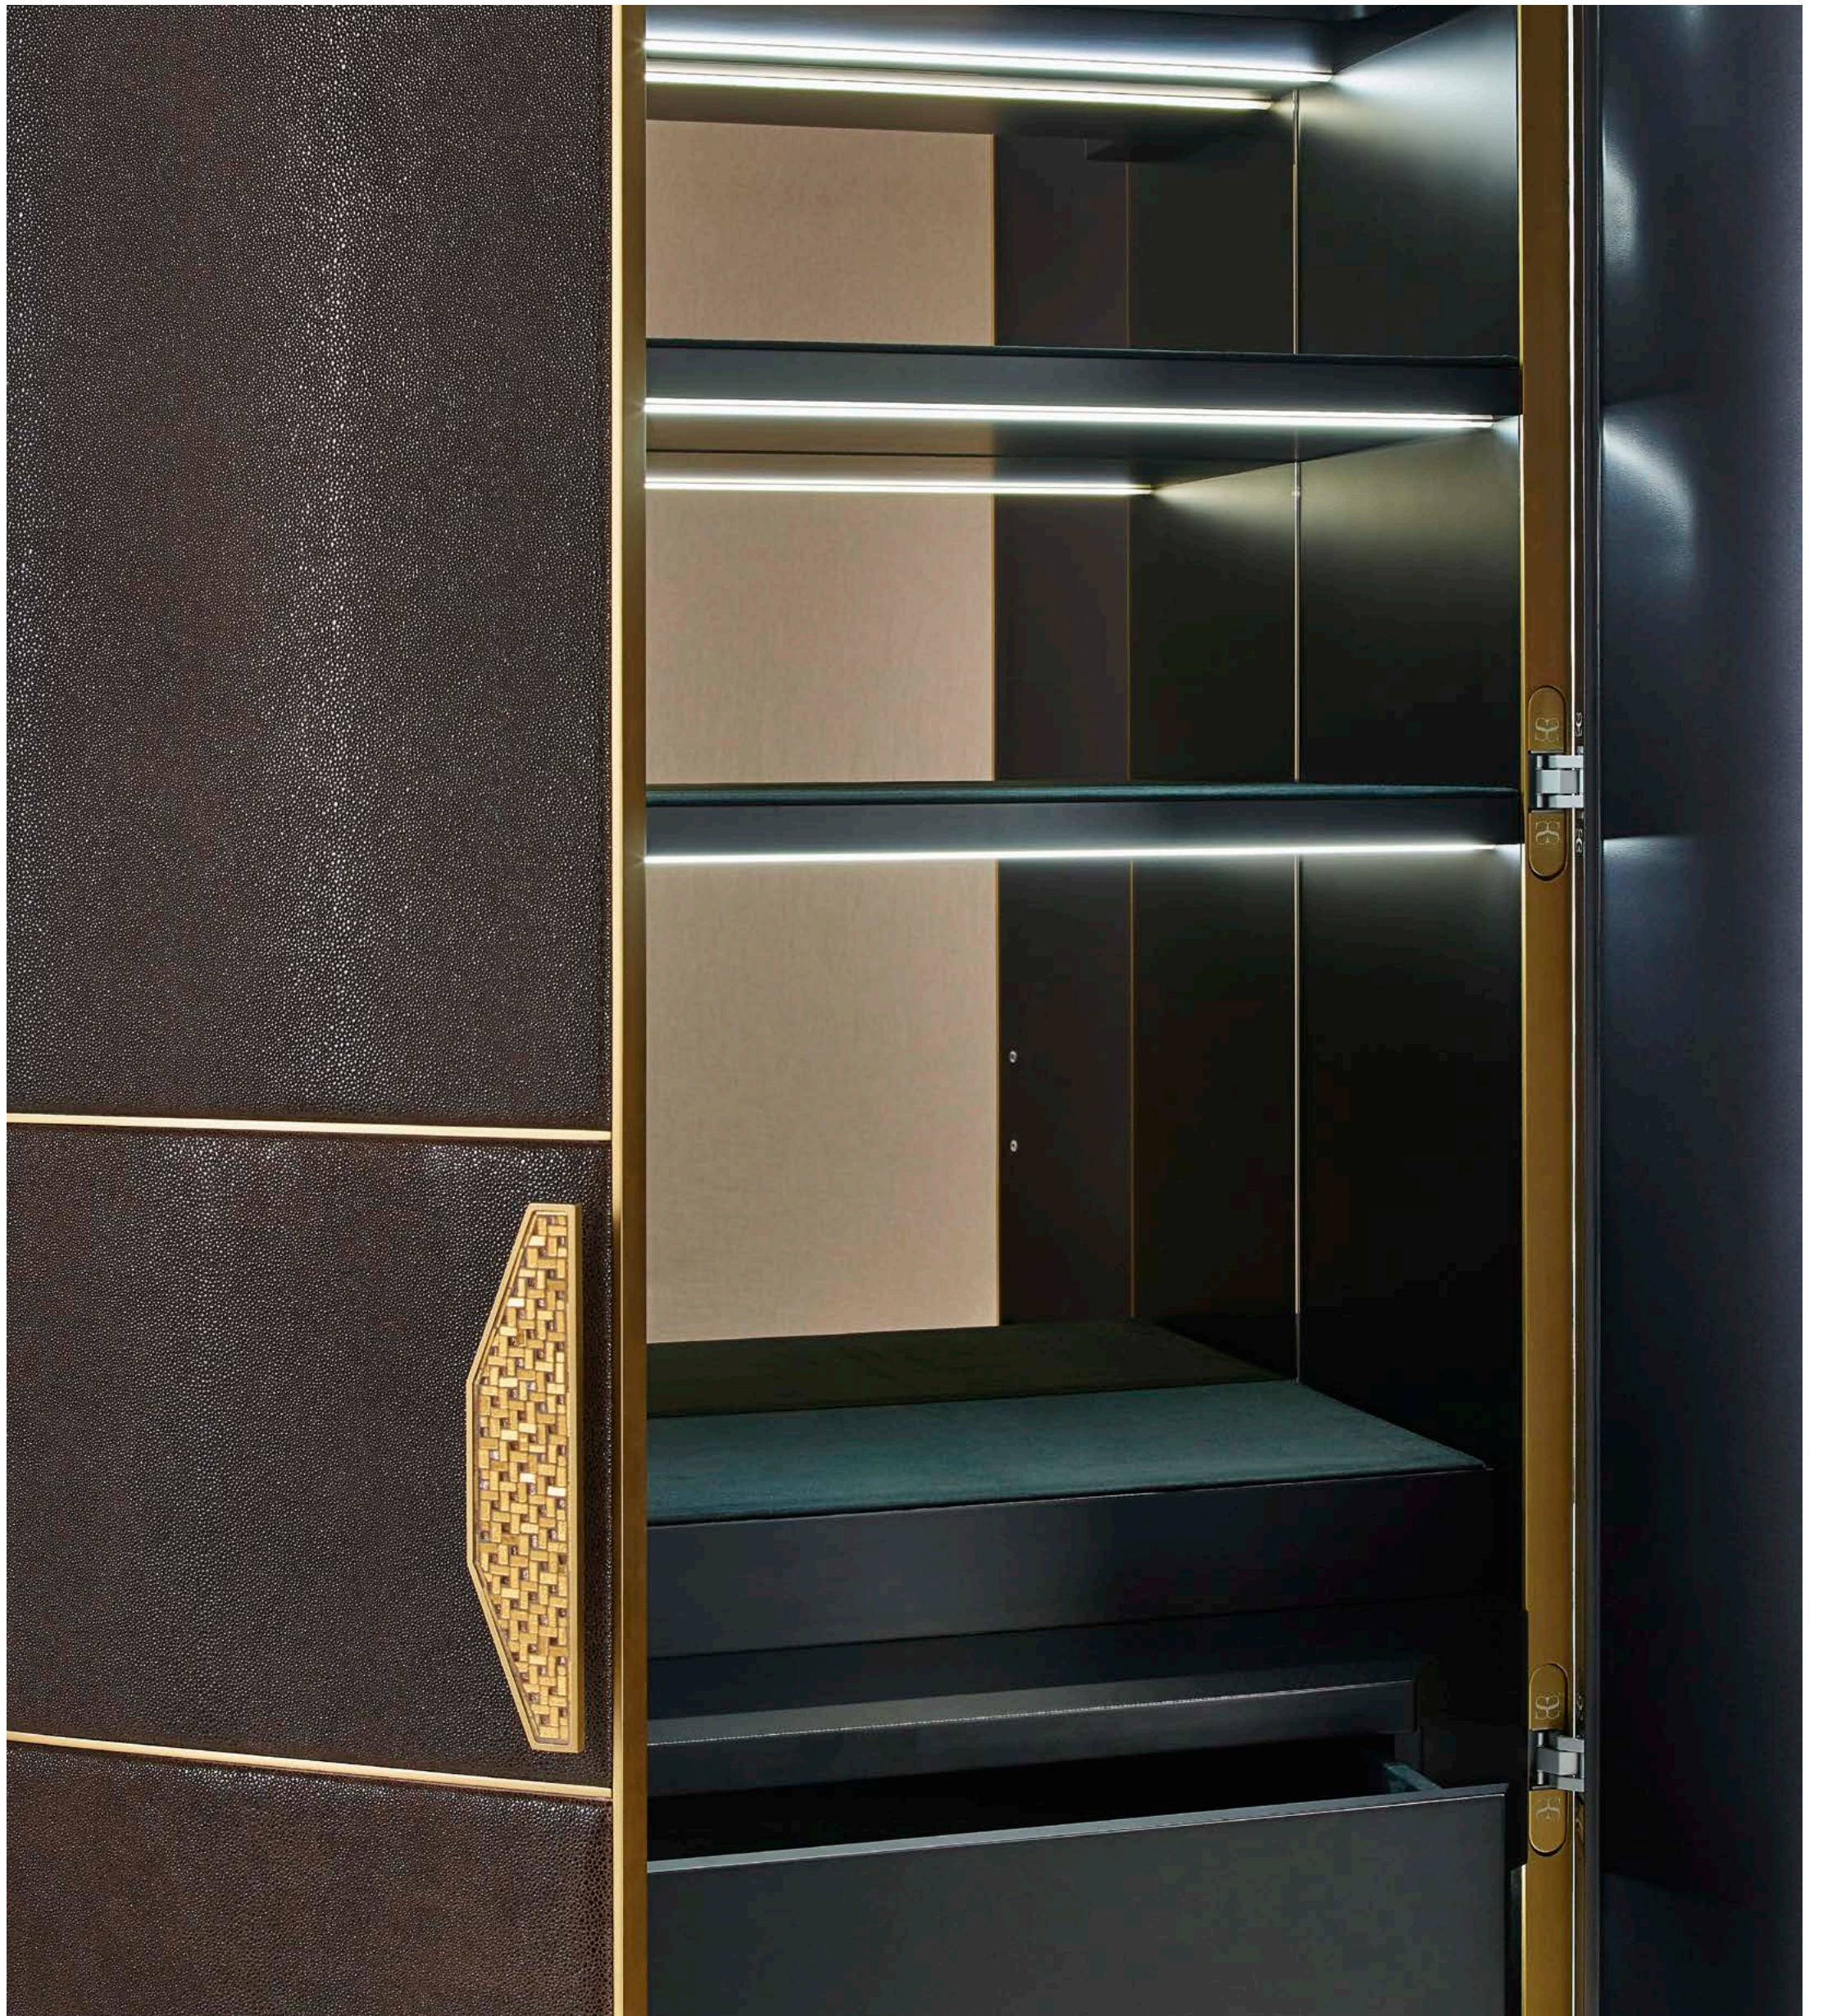

LIVING ROOM

SIAM
ceiling lamp

MOLIERE
separè

TESSERE
Maple black

FURNITURE

Designed for
SICIS

by **Massimiliano Raggi**

BORGIA
corner composition 360x240