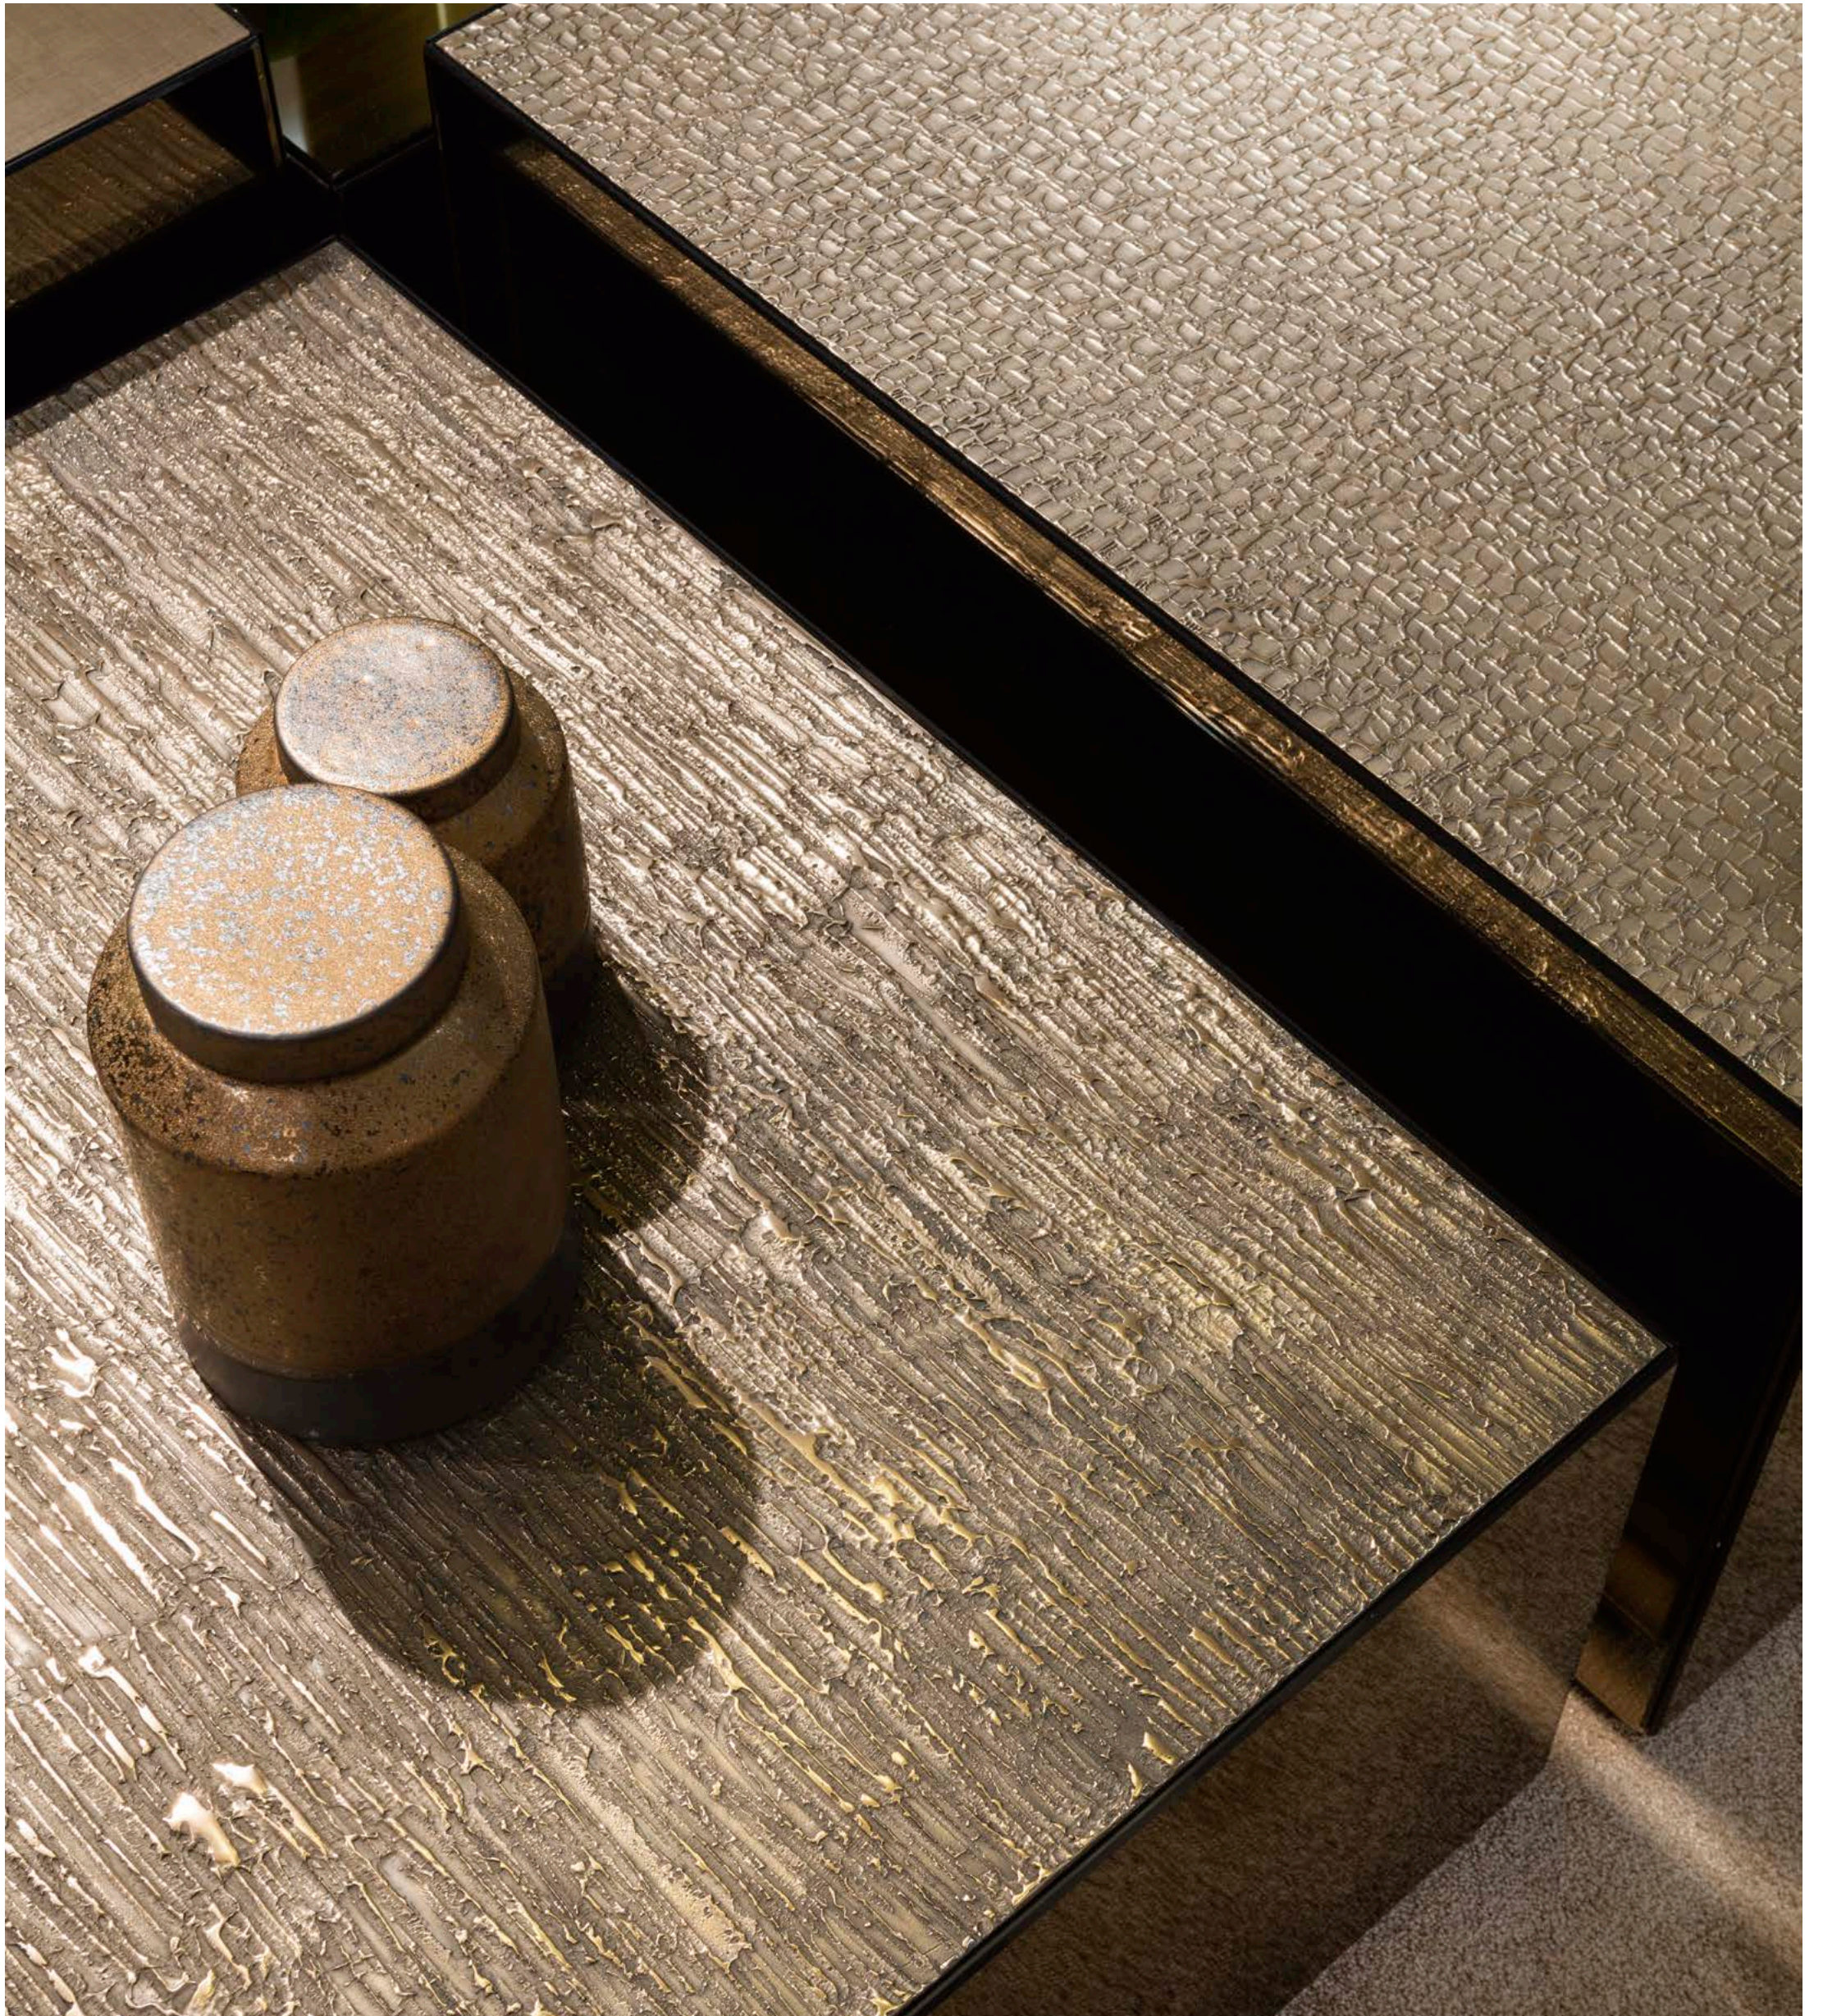

PEGGY
armchair

DISTRESSED PAINTS
Antique bronze

TESSERE
Fishbone acqua

TESSERE
Ermes smoky-blue

BRONZE LIQUID METAL
Scratched Bronze

BRONZE LIQUID METAL
Streaked Bronze

CUBE
side table

BRONZE LIQUID METAL
Mosaic Bronze