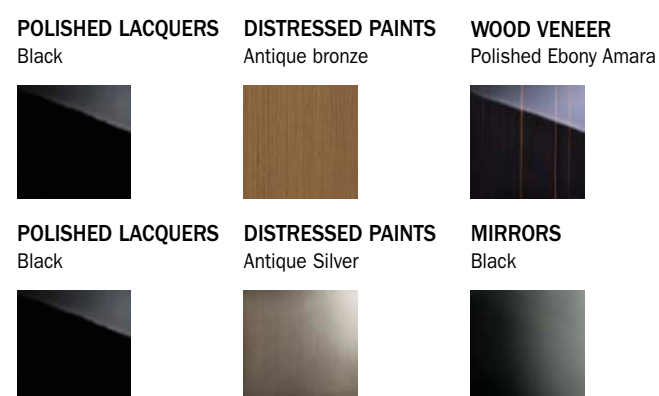

Also available in colors
 Disponibile anche nei colori

WOOD VENEER Polished Ebony Amara
DISTRESSED PAINTS Antique bronze
VETRITE Suede cream

Standard version

POLISHED LACQUERS Ivory
DISTRESSED PAINTS Antique Silver
VETRITE Feather grey

Deluxe version

POLISHED LACQUERS Black
DISTRESSED PAINTS Antique bronze
BRONZE LIQUID METAL Scratched Bronze

Also available in colors
 Disponibile anche nei colori

POLISHED LACQUERS Black
DISTRESSED PAINTS Antique Gold
VETRITE Orum gold

Standard version

POLISHED LACQUERS Black
DISTRESSED PAINTS Antique Silver
VETRITE Fibre silver

PEGGY
square 60 side table

W:60cmxD:60cmxH:44cm/W:23^{5/8}"xD:23^{5/8}"xH:17^{3/8}"

Deluxe version

Also available in colors
Disponibile anche nei colori