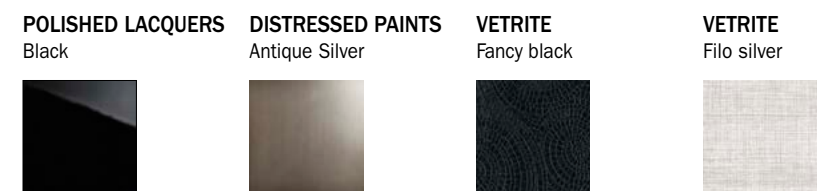

Deluxe version

Standard version

Also available in colors
Disponibile anche nei colori

FLUXUS
madia

W:160cmxD:53cmxH:180cm/W:63"xD:20^{7/8}"xH:70^{7/8}"

PLANET
pulls

W:14,9cmxD:4,8cmxH:22cm/W:5^{7/8}"xD:1^{7/8}"xH:8^{5/8}"