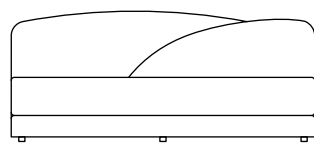

MIDDLE UNIT LARGE

W:200cmxD:95cmxH:86cm
W:76³/₄"xD:37¹/₄"xH:33⁷/₈"