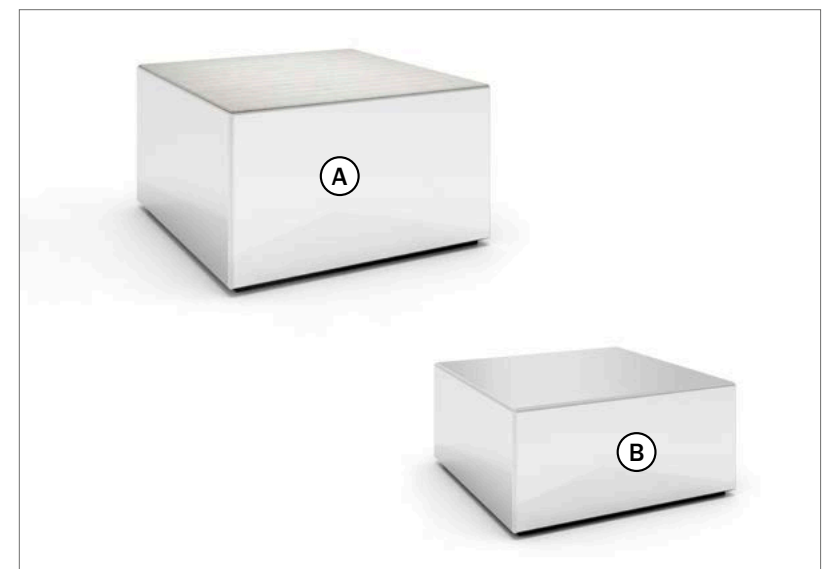

Ⓑ W:80cmxD:80cmxH:36cm/W:31¹/₂"xD:31¹/₂"xH:14¹/₈"

Deluxe version

- | | | | |
|--|---|--|--|
| <p>Ⓐ MIRRORS
Bronze</p>  | <p>TOP
BRONZE LIQUID METAL
Scratched Bronze</p>  | <p>TOP
BRONZE LIQUID METAL
Mosaic Bronze</p>  | <p>TOP
BRONZE LIQUID METAL
Streaked Bronze</p>  |
|--|---|--|--|