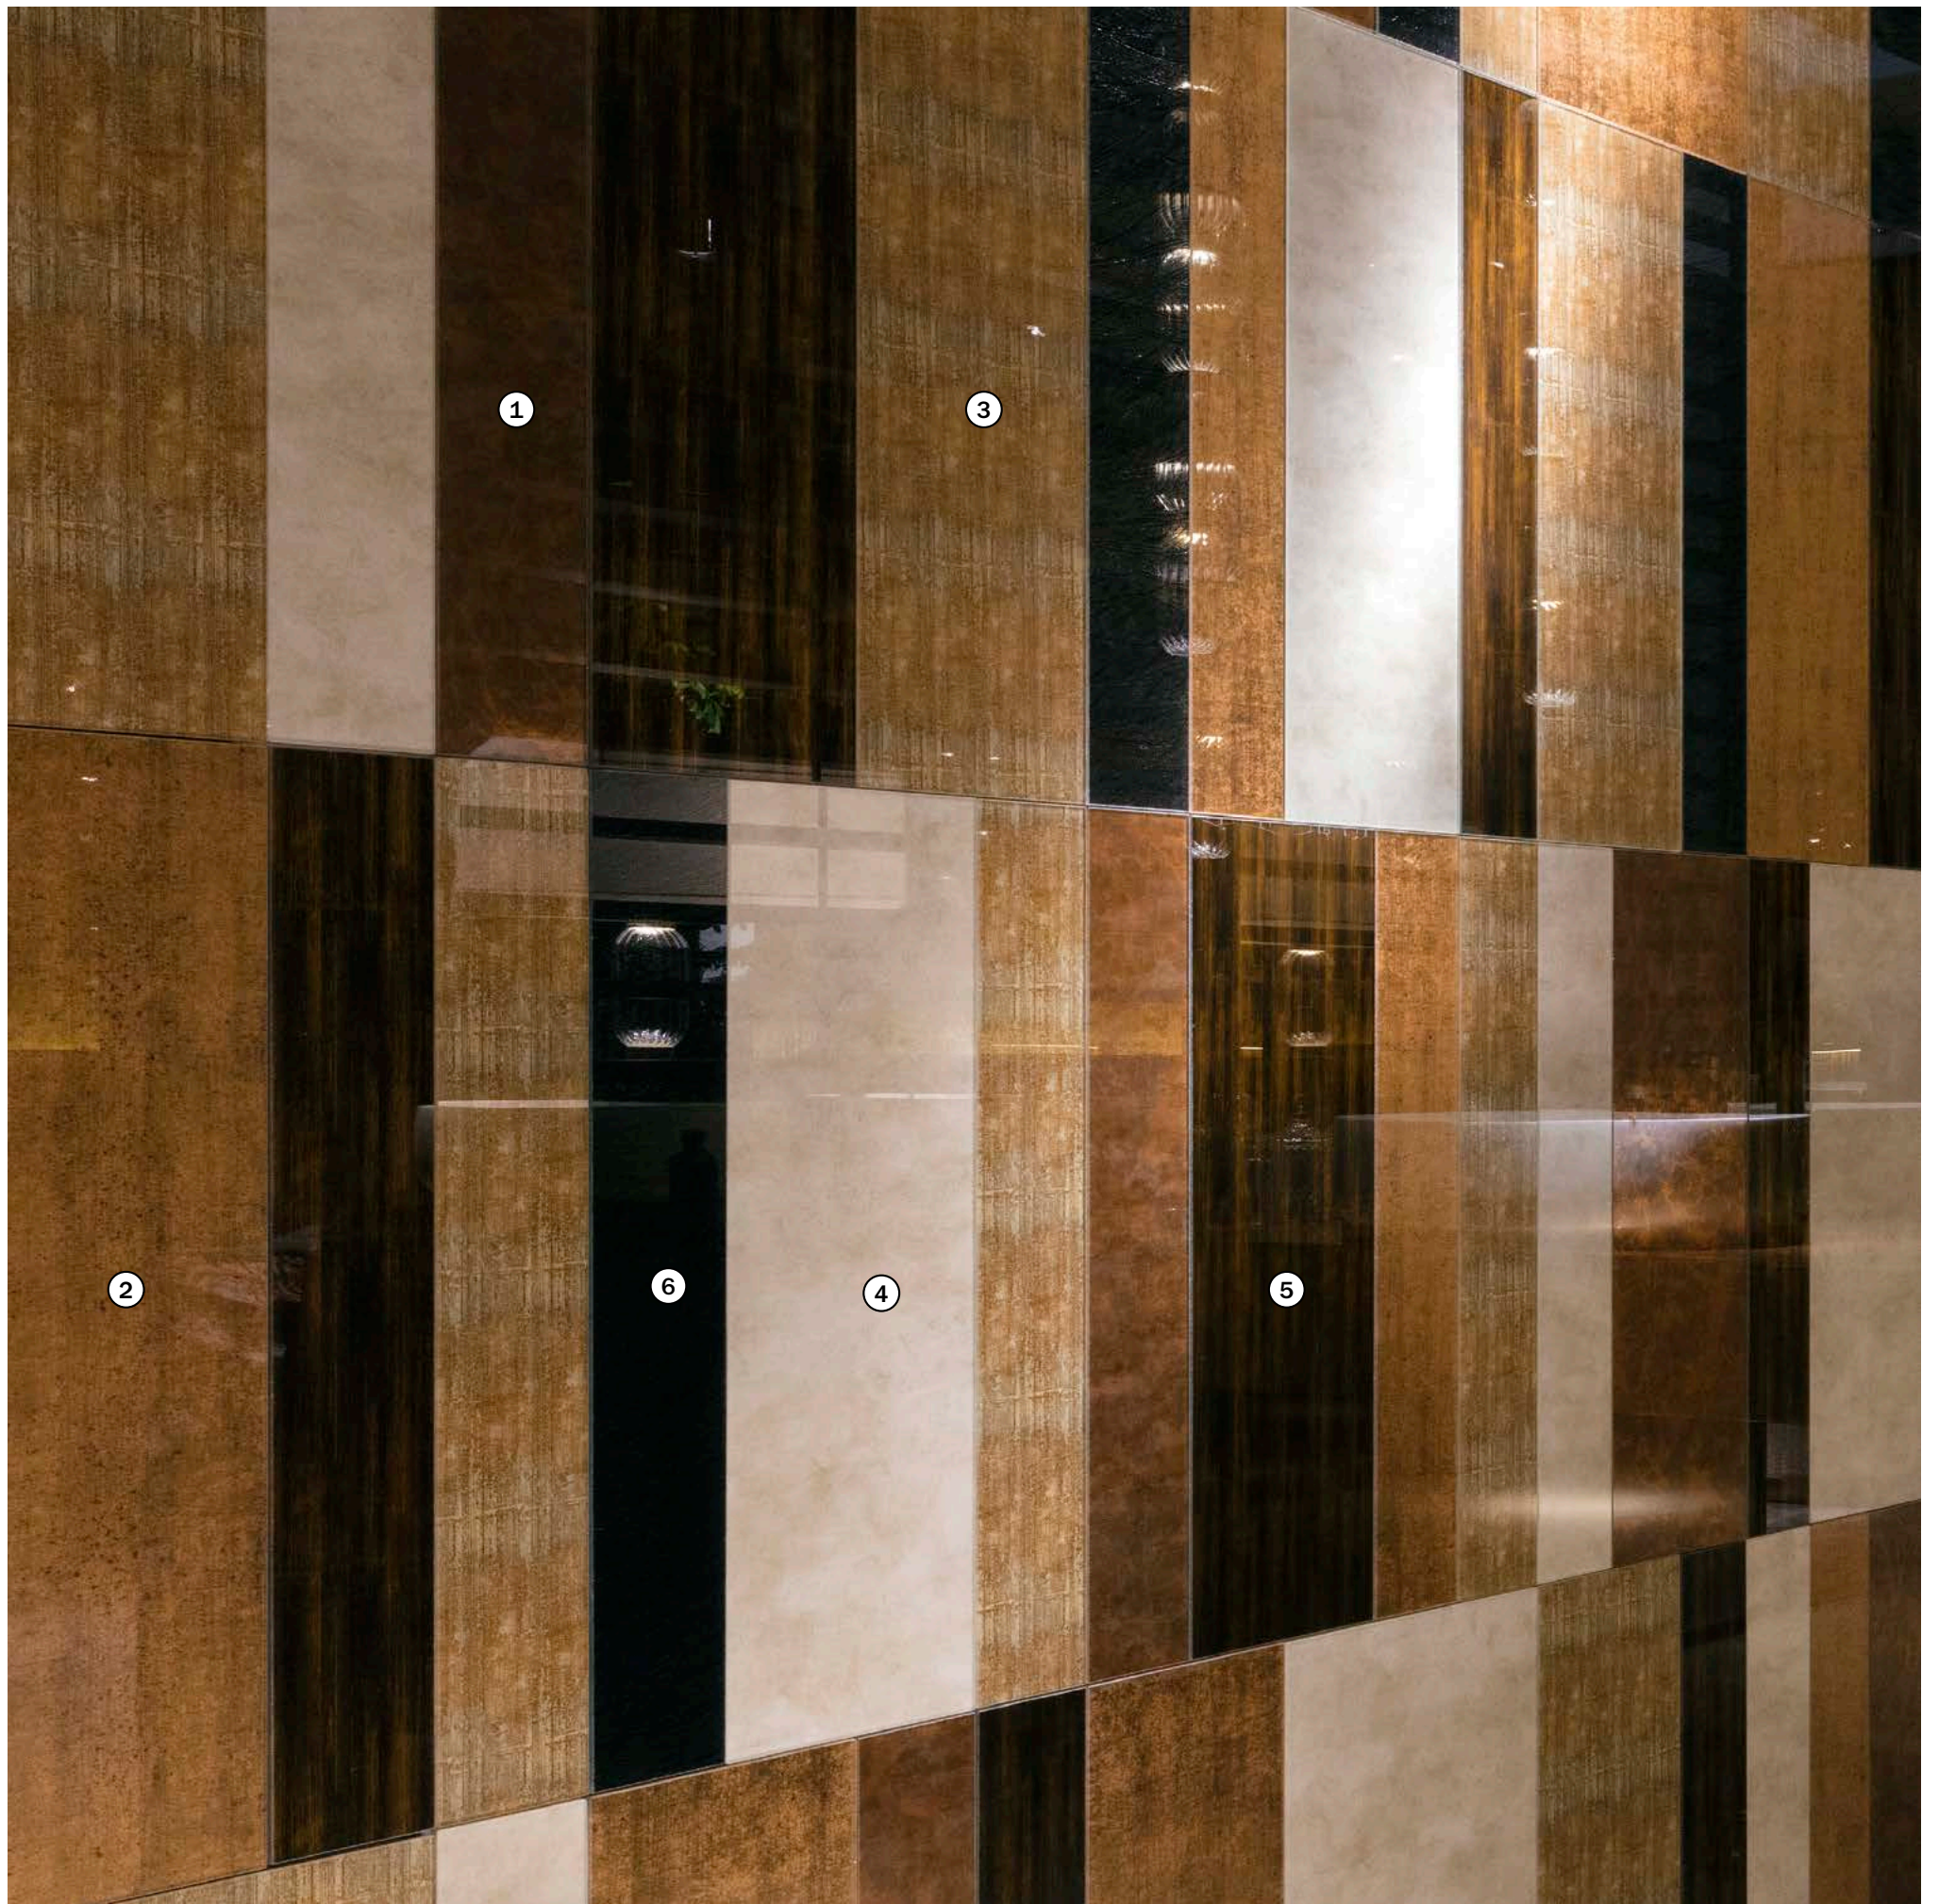

WALL PATTERN
Diaclasi gold

VETRITE
M 106

VETRITE
Pergamino gold

VETRITE
Papiro gold

VETRITE
Suede cream

VETRITE
Fuliggine gold

VETRITE
Feather black

①

②

③

④

⑤

⑥