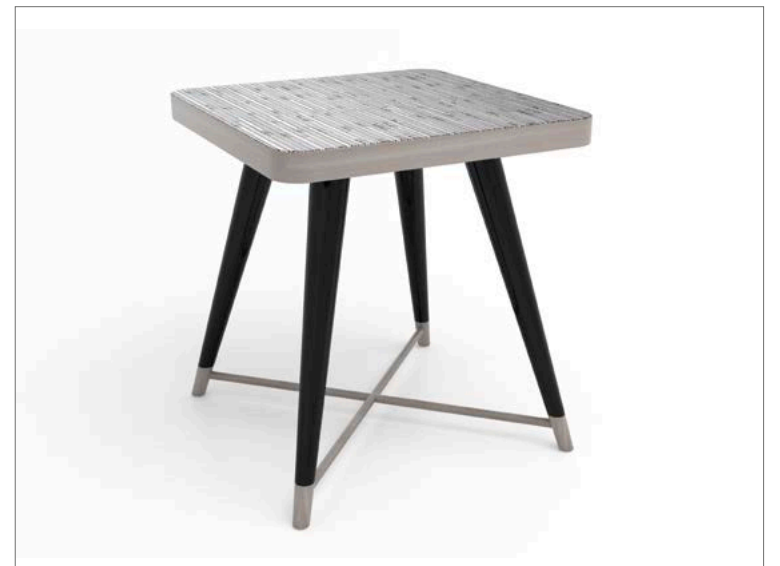

MIRRORS
Bronze

Standard version

WOOD VENEER
Polished Ebony Macassar

MIRRORS
Bronze

POLISHED LACQUERS
Black

VETRITE
Feather black

PEGGY
square 50 side table

W:50cmxD:50cmxH:55cm/W:19^{5/8}"xD:19^{5/8}"xH:21^{5/8}"