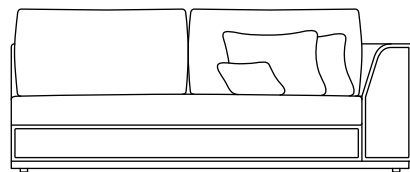

SIDE UNIT RIGHT OR LEFT ML. 220

W:220cmxD:110cmxH:89cm
W:86⁵/₈"xD:43¹/₄"xH:35"