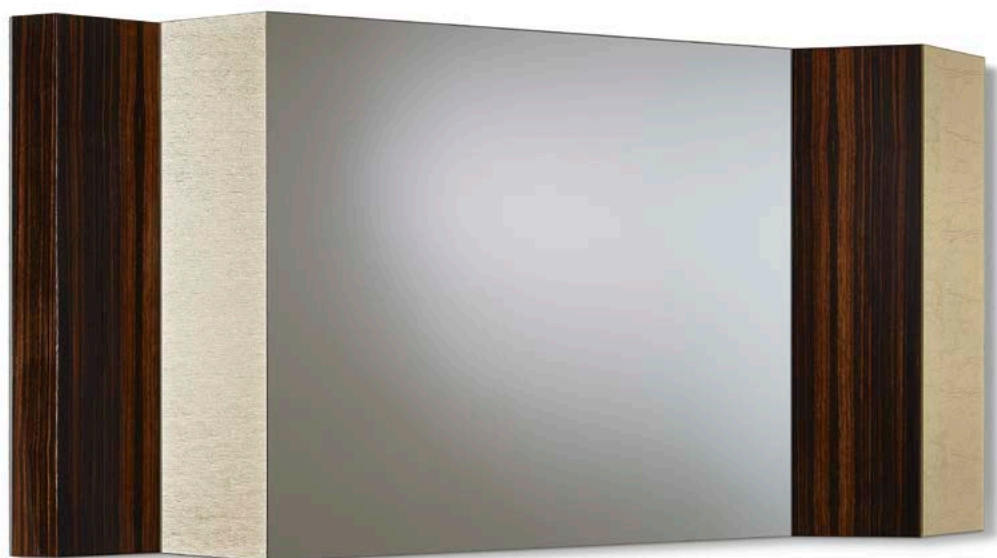

ORIGAMI
mirror

W:148cmxH:120cm/W:58^{1/8}"xH:47^{1/4}"