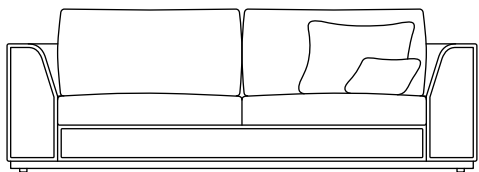

VETRITE
Vis one

VETRITE
Aluminium

FURNITURE

Designed for
SICIS

by **Massimiliano Raggi**

DORIAN
sofa 260

W:260cmxD:110cmxH:89cm/W:102³/₈"xD:43¹/₄" xH:35"

SOFA ML. 260