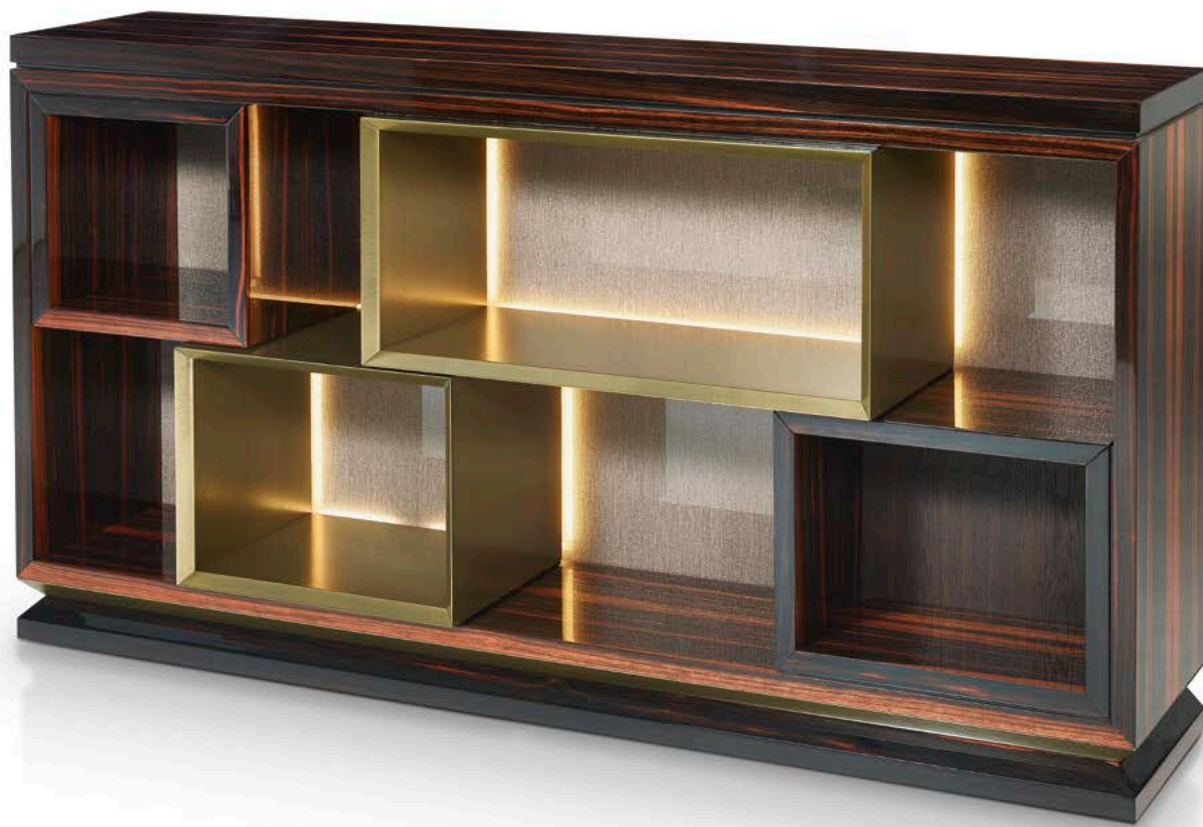

KORO
coffee and side table
Deluxe version

① SPECIAL FINISHES
Kashmere Grey

② VETRITE
Dust Gold

③ DISTRESSED PAINTS
Champagne

BABYLON side table

① VETRITE
Elephant cacao

② VETRITE
Iguana tortora

③ GOLD
Artistic mosaic

④ WOOD VENEER
Polished Ebony Macassar

FURNITURE

Designed for
SICIS

by **Massimiliano Raggi**

BLAKE
low bookshelf

W:170cmxD:37cmxH:90cm/W:66^{7/8}"xD:14^{5/8}" xH:35^{3/8}"

Deluxe version

WOOD VENEER Polished Ebony Macassar
BRONZE LIQUID METAL Gauze Bronze
VETRITE Tela brown