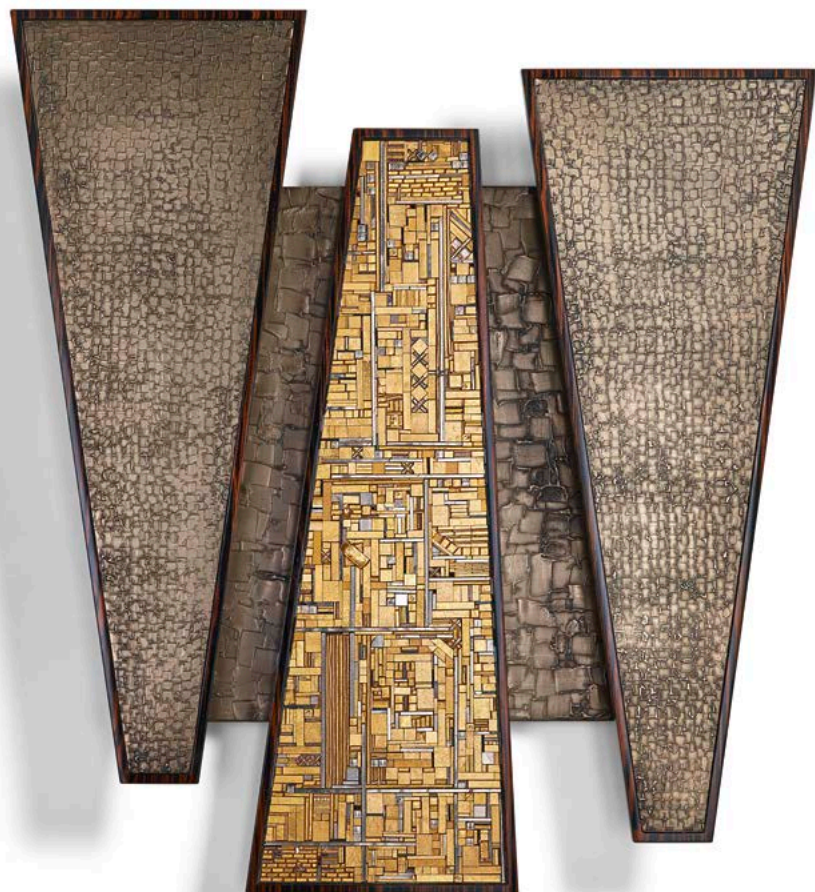

MAGELLANO B
art work

W:185cmxD:11,5cmxH:105cm/W:72^{7/8}"xD:4^{1/2}"xH:41^{3/8}"