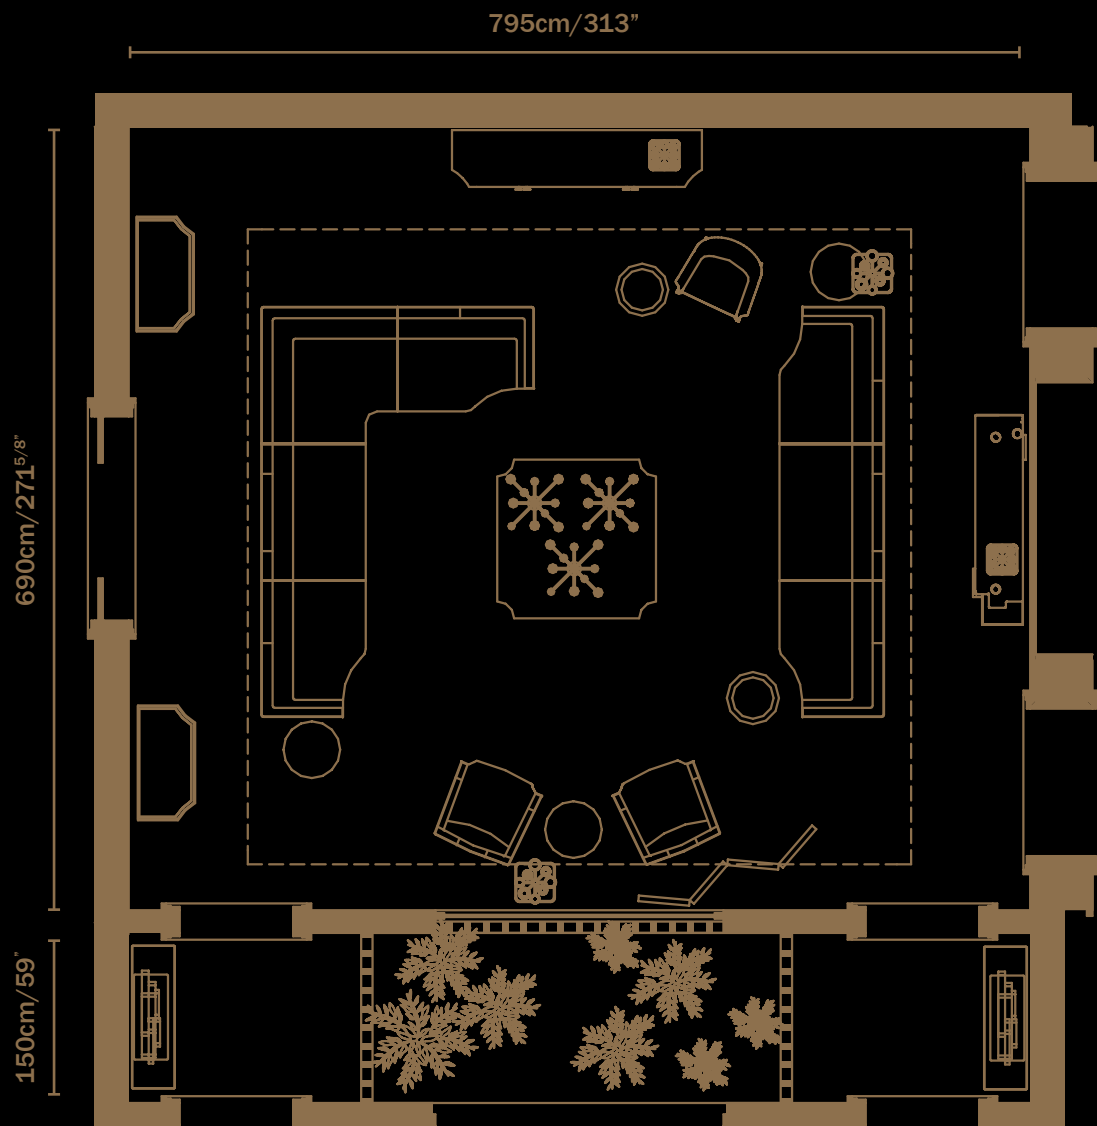

LIVING ROOM