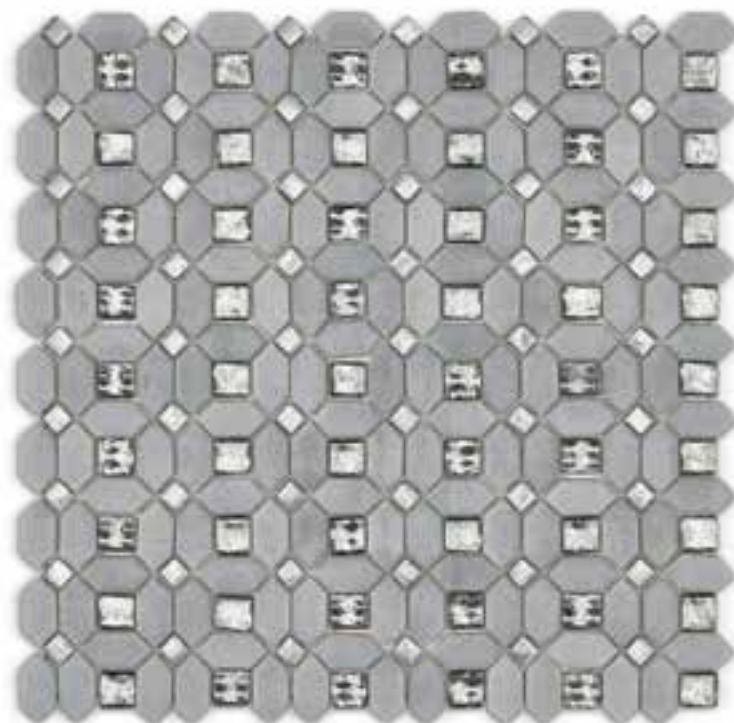

DOLOMIA 4A

Colors *Dolomia, Icemir 4 (10x10), Icemir 4 Tide (15x15)*