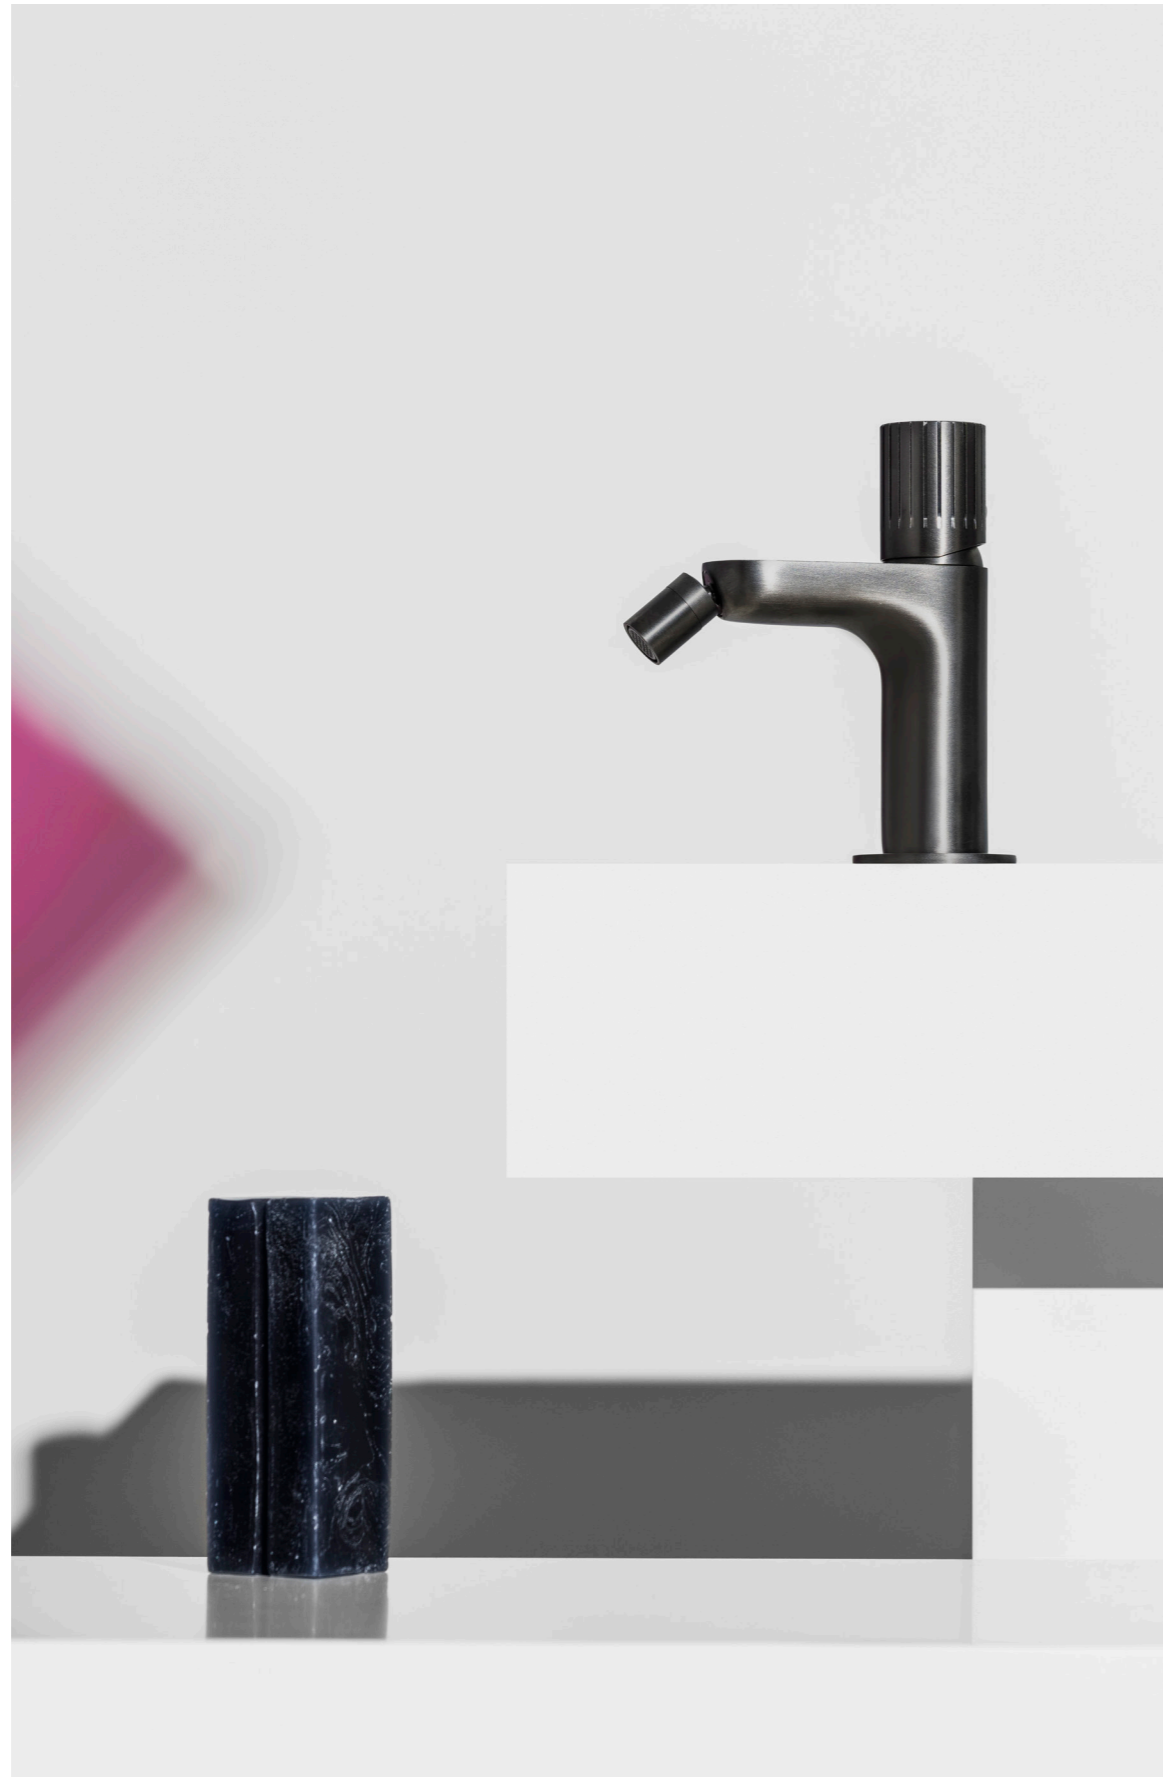

→
Monocomando bidet
Single lever bidet mixer
Monomando bidè

Brushed metal black