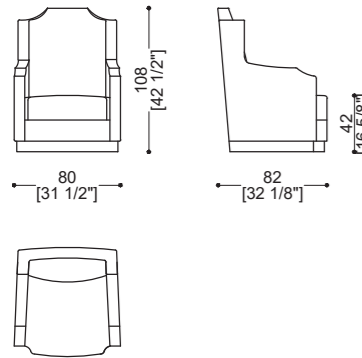

BORGIA BERGERE

Sizes	Weight	COM	COL	Packing Det
W: 80 cm x D: 82 cm x H: 108 cm - SH: 42 cm W: 31 1/2" x D: 32 1/4" x H: 42 1/2" - SH: 16 1/2"	30 kg	6 ml	9 sqm	Carton Box with Pallet W: 90 cm x D: 90 cm x H: 135 cm W: 35 3/8" x D: 35 3/8" x H: 53 1/8" Gross Weight: 60 kg - Volume: 1,2 cbm