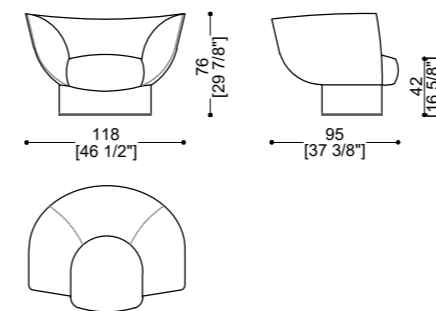

COSILY SIDE UNIT 148 LEFT OR RIGHT

Sizes	Weight	COM	COL	Packing Det
W: 148 cm x D: 100 cm x H: 85 cm W: 58 1/4" x D: 39 3/8" x H: 33 1/2"	65 kg	10 ml	20,2 sqm	Carton Box W: 153 cm x D: 108 cm x H: 110 cm W: 60 1/4" x D: 42 1/2" x H: 43 1/4" Gross Weight: 105 kg - Volume: 1,4 cbm

COSILY ARMCHAIR

Sizes	Weight	COM	COL	Packing Det
W: 110 cm x D: 100 cm x H: 85 cm - SH: 38 cm W: 43 1/4" x D: 39 3/8" x H: 33 1/2" - SH: 15"	25 kg	9,5 ml	18,7 sqm	Carton Box W: 118 cm x D: 108 cm x H: 113 cm W: 46 1/2" x D: 42 1/2" x H: 44 1/2" Gross Weight: 60 kg - Volume: 2,13 cbm

Armchair with solid wood and multilayer structure. Padding with polyurethane foam in various densities. Base with metal insert in glossy or satin finish.

TULIPA

Sizes	Weight	COM	COL	Packing Det
W: 246 cm x D: 110 cm x H: 80 cm W: 96 7/8" x D: 43 1/4" x H: 31 1/2"	50 kg	16 ml	25 sqm	Carton Box + Pallet W: 252 cm x D: 146 cm x H: 106 cm W: 57 1/2" x D: 47 1/4" x H: 41 3/4" Gross Weight: 75 kg - Volume: 2,3 cbm

TULIPA ARMCHAIR

Sizes	Weight	COM	COL	Packing Det
W: 118 cm x D: 95 cm x H: 76 cm W: 46 1/2" x D: 37 3/8" x H: 29 7/8"	25 kg	8 ml	14 sqm	Carton Box W: 125 cm x D: 102 cm x H: 100 cm W: 49 1/4" x D: 40 1/8" x H: 39 3/8" Gross Weight: 35 kg - Volume: 1,1 cbm