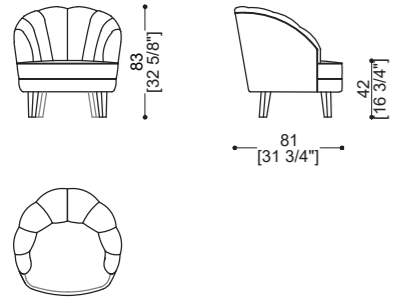

DIAMOND SIDE CHAIR

Sizes	Weight	COM	COL	Packing Det
W: 81 cm x D: 81 cm x H: 83 cm - SH: 42 cm W: 31 7/8" x D: 31 7/8" x H: 32 5/8" - SH: 16 1/2"	13 kg	6 ml	9 sqm	Carton Box + Pallet W: 90 cm x D: 90 cm x H: 110 cm W: 35 3/8" x D: 35 3/8" x H: 43 1/4" Gross Weight: 25 kg - Volume: 2 cbm