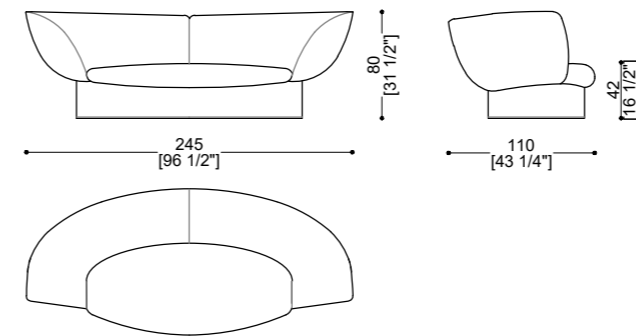

COSILY SIDE UNIT 148 LEFT OR RIGHT

Sizes	Weight	COM	COL	Packing Det
W: 148 cm x D: 100 cm x H: 85 cm W: 58 1/4" x D: 39 3/8" x H: 33 1/2"	65 kg	10 ml	20,2 sqm	Carton Box W: 153 cm x D: 108 cm x H: 110 cm W: 60 1/4" x D: 42 1/2" x H: 43 1/4" Gross Weight: 105 kg - Volume: 1,4 cbm

COSILY ARMCHAIR

Sizes	Weight	COM	COL	Packing Det
W: 110 cm x D: 100 cm x H: 85 cm - SH: 38 cm W: 43 1/4" x D: 39 3/8" x H: 33 1/2" - SH: 15"	25 kg	9,5 ml	18,7 sqm	Carton Box W: 118 cm x D: 108 cm x H: 113 cm W: 46 1/2" x D: 42 1/2" x H: 44 1/2" Gross Weight: 60 kg - Volume: 2,13 cbm

Armchair with solid wood and multilayer structure. Padding with polyurethane foam in various densities. Base with metal insert in glossy or satin finish.

TULIPA

Sizes	Weight	COM	COL	Packing Det
W: 246 cm x D: 110 cm x H: 80 cm W: 96 7/8" x D: 43 1/4" x H: 31 1/2"	50 kg	16 ml	25 sqm	Carton Box + Pallet W: 252 cm x D: 146 cm x H: 106 cm W: 57 1/2" x D: 47 1/4" x H: 41 3/4" Gross Weight: 75 kg - Volume: 2,3 cbm

TULIPA ARMCHAIR

Sizes	Weight	COM	COL	Packing Det
W: 118 cm x D: 95 cm x H: 76 cm W: 46 1/2" x D: 37 3/8" x H: 29 7/8"	25 kg	8 ml	14 sqm	Carton Box W: 125 cm x D: 102 cm x H: 100 cm W: 49 1/4" x D: 40 1/8" x H: 39 3/8" Gross Weight: 35 kg - Volume: 1,1 cbm