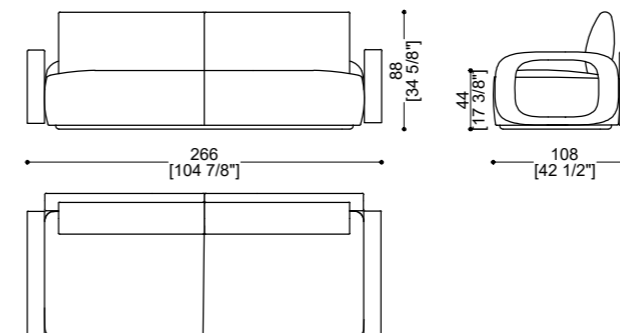

LIBERTI 3 SEATER

Sizes	Weight	COM	COL	Packing Det
W: 266 cm x D: 108 cm x H: 88 cm W: 104 3/4" x D: 43 1/4" x H: 34 5/8"	60 kg	11 ml	16 sqm	Carton Box W: 280 cm x D: 115 cm x H: 100 cm W: 110 1/4" x D: 45 1/4" x H: 39 3/8" Gross Weight: 75 kg - Volume: 3,2 cbm