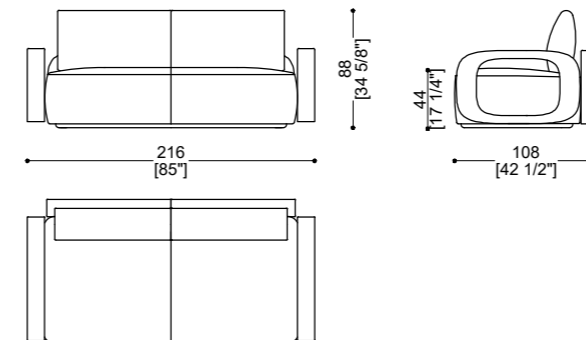

COSILY SIDE UNIT 148 LEFT OR RIGHT

Sizes	Weight	COM	COL	Packing Det
W: 148 cm x D: 100 cm x H: 85 cm W: 58 1/4" x D: 39 3/8" x H: 33 1/2"	65 kg	10 ml	20,2 sqm	Carton Box W: 153 cm x D: 108 cm x H: 110 cm W: 60 1/4" x D: 42 1/2" x H: 43 1/4" Gross Weight: 105 kg - Volume: 1,4 cbm

TECHNICAL DESCRIPTION

Sofa units

Sofa, frame made of solid timber and plywood. Polyurethane foam padding. Solid timber armrest, moka finish.

Optional: armrest covered in leather.

LIBERTI 2 SEATER

Sizes	Weight	COM	COL	Packing Det
W: 216 cm x D: 108 cm x H: 88 cm W: 86 5/8" x D: 43 1/4" x H: 34 5/8"	50 kg	8 ml	12 sqm	Carton Box W: 225 cm x D: 115 cm x H: 100 cm W: 88 5/8" x D: 45 1/4" x H: 39 3/8" Gross Weight: 60 kg - Volume: 2,6 cbm

**LIBERTI 3 SEATER**

Sizes	Weight	COM	COL	Packing Det
W: 266 cm x D: 108 cm x H: 88 cm W: 104 3/4" x D: 43 1/4" x H: 34 5/8"	60 kg	11 ml	16 sqm	Carton Box W: 280 cm x D: 115 cm x H: 100 cm W: 110 1/4" x D: 45 1/4" x H: 39 3/8" Gross Weight: 75 kg - Volume: 3,2 cbm