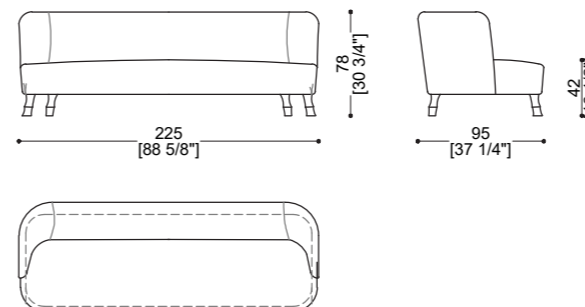

SUITE /SIAM SETTEE - technical data

SUITE SOFA

Sizes	Weight	COM	COL	Packing Det
W: 225 cm x D: 95 cm x H: 78 cm - HS: 42 cm W: 88 5/8" x D: 37 3/8" x H: 30 3/4" - HS: 16 1/2"	50 kg	15 ml	26 sqm	Carton Box + Pallet W: 231 cm x D: 101 cm x H: 98 cm W: 91" x D: 39 3/4" x H: 38 5/8" Gross Weight: 65 kg - Volume: 3 cbm

SIAM SETTEE SOFA

Sizes	Weight	COM	COL	Packing Det
W: 225 cm x D: 95 cm x H: 78 cm - HS: 42 cm W: 88 5/8" x D: 37 3/8" x H: 30 3/4" - HS: 16 1/2" Pillows 50 cm x 50 cm / 19 5/8" x 19 5/8"	50 kg	15 ml	26 sqm	Carton Box + Pallet W: 231 cm x D: 101 cm x H: 98 cm W: 91" x D: 39 3/4" x H: 38 5/8" Gross Weight: 65 kg - Volume: 3 cbm