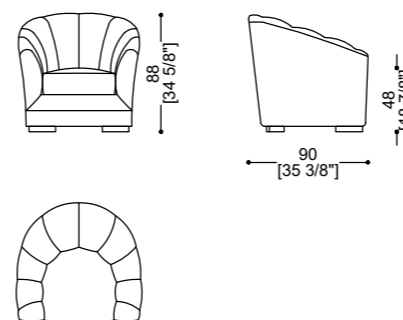

DIAMOND ARMCHAIR

Sizes	Weight	COM	COL	Packing Det
W: 93 cm x D: 90 cm x H: 88 cm - SH: 48 cm W: 36 5/8" x D: 35 1/2" x H: 34 5/8" - SH: 19"	30 kg	7 ml	11 sqm	Carton Box + Pallet W: 105 cm x D: 105 cm x H: 115 cm W: 37 3/8" x D: 35 3/8" x H: 49 1/4" Gross Weight: 60 kg - Volume: 2 cbm