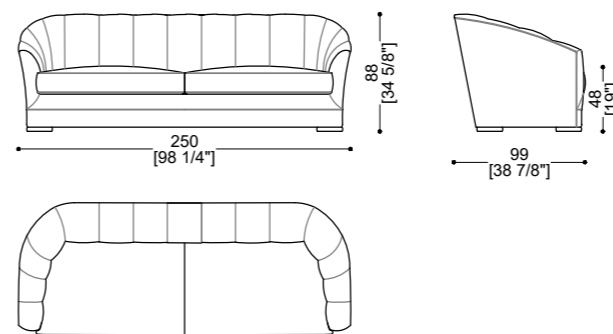

Side chair

Armchair, frame made of solid timber and plywood. Variable densities polyurethane foam padding. Antique bronze or antique silver finish feet. Backrest recommended.

DIAMOND 3 SEATER

Sizes	Weight	COM	COL	Packing Det
W: 250 cm x D: 99 cm x H: 88 cm W: 115 3/4" x D: 39" x H: 34 5/8"	60 kg	15 ml	21 sqm	Carton Box + Pallet W: 260 cm x D: 110 cm x H: 115 cm W: 122" x D: 43 1/4" x H: 45 1/4" Gross Weight: 85 kg - Volume: 3,8 cbm