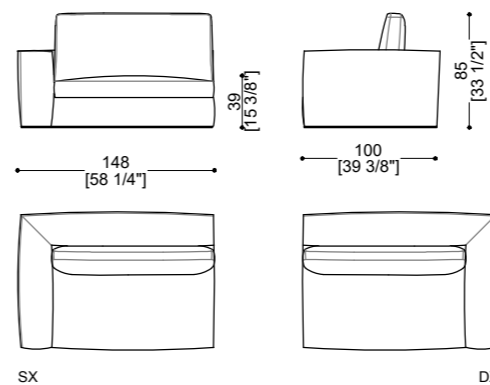

Pouf

Pouf, frame made of solid timber and plywood. Polyurethane foam padding. Upholstered in leather and fabric. Seat cushions backrest. Metal foot.

COSILY SIDE UNIT 100 LEFT OR RIGHT

Sizes	Weight	COM	COL	Packing Det
W: 100 cm x D: 100 cm x H: 85 cm W: 39 3/8" x D: 39 3/8" x H: 33 1/2"	50 kg	8 ml	17 sqm	Carton Box W: 108 cm x D: 108 cm x H: 110 cm W: 42 1/2" x D: 39 3/8" x H: 43 1/4" Gross Weight: 90 kg - Volume: 1 cbm

COSILY SIDE UNIT 148 LEFT OR RIGHT

Sizes	Weight	COM	COL	Packing Det
W: 148 cm x D: 100 cm x H: 85 cm W: 58 1/4" x D: 39 3/8" x H: 33 1/2"	65 kg	10 ml	20,2 sqm	Carton Box W: 153 cm x D: 108 cm x H: 110 cm W: 60 1/4" x D: 42 1/2" x H: 43 1/4" Gross Weight: 105 kg - Volume: 1,4 cbm

COSILY MIDDLE UNIT 80

Sizes	Weight	COM	COL	Packing Det
W: 80 cm x D: 100 cm x H: 85 cm W: 31 1/2" x D: 39 3/8" x H: 33 1/2"	40 kg	6,5 ml	12,5 sqm	Carton Box W: 88 cm x D: 108 cm x H: 110 cm W: 34 5/8" x D: 42 1/2" x H: 43 1/4" Gross Weight: 70 kg - Volume: 0,85 cbm