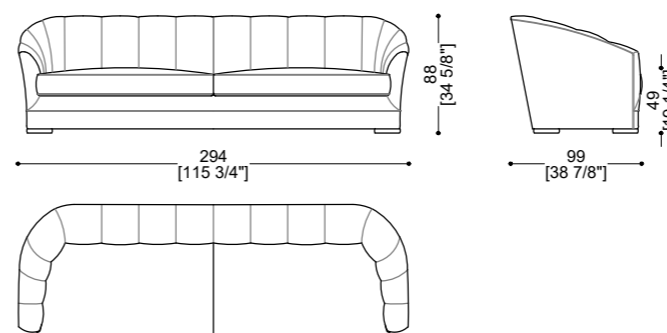

DIAMOND 4 SEATER

Sizes	Weight	COM	COL	Packing Det
W: 294 cm x D: 99 cm x H: 88 cm W: 115 3/4" x D: 39" x H: 34 5/8"	70 kg	17 ml	26 sqm	Carton Box + Pallet W: 310 cm x D: 110 cm x H: 115 cm W: 122" x D: 49 1/4" x H: 45 1/4" Gross Weight: 95 kg - Volume: 4,5 cbm