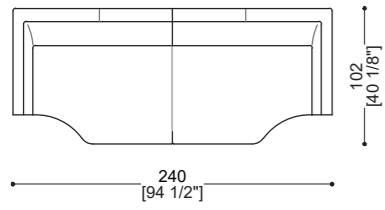

THE COMPOSITIONS CAN BE LEFT OR RIGHT

BORGIA COMPOSITION 1