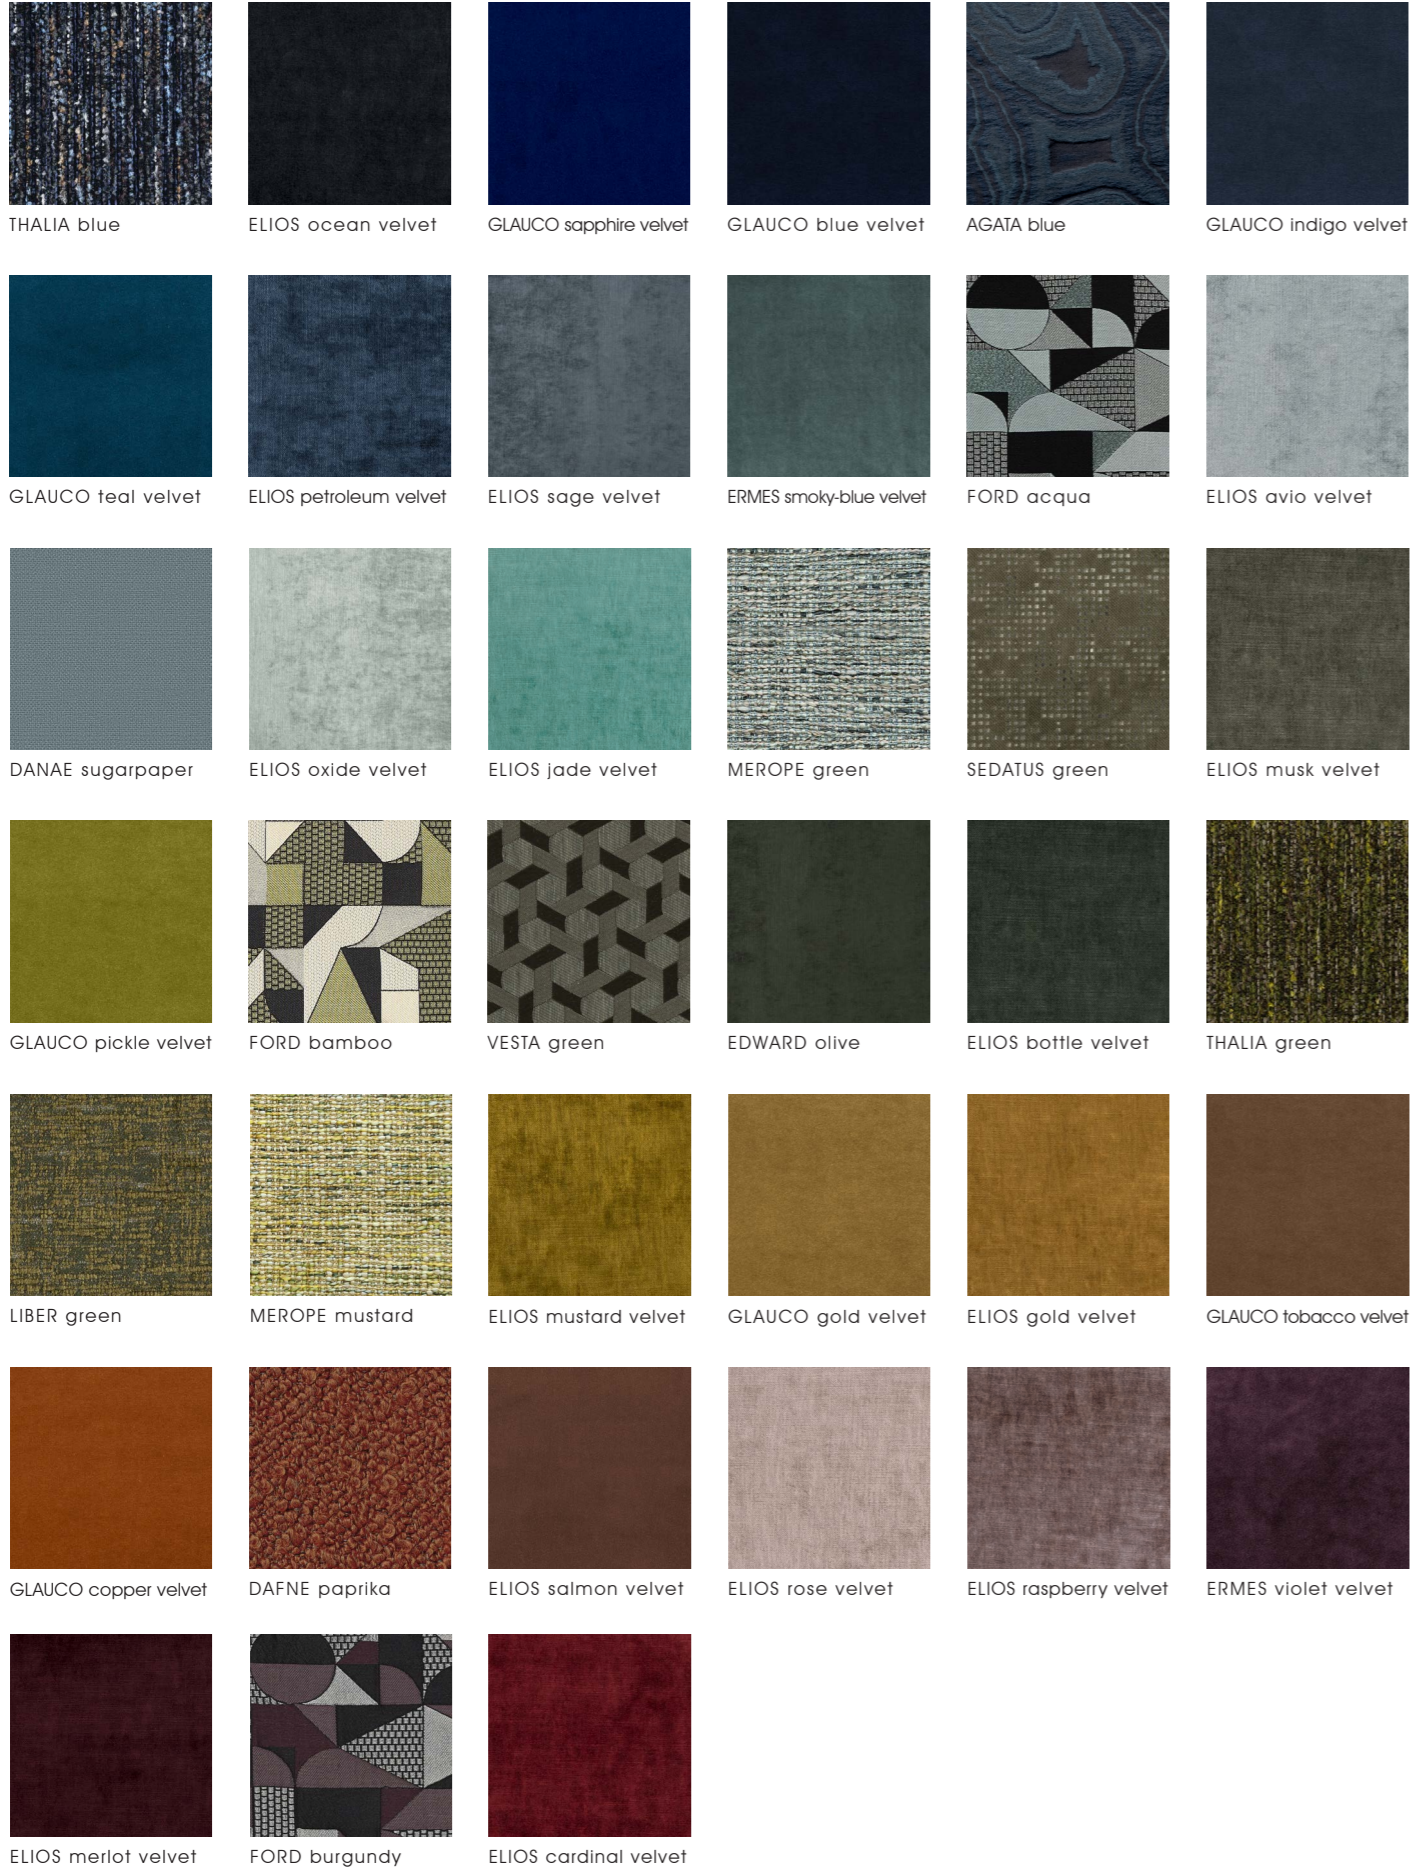

ANDREW B&W

SEDATUS coal

SELENE black

THALIA grey

NOCTIS black

NOCTIS obsidian

GLAUCO deep velvet

ELIOS dark night velvet

AGATA black

NAIROBI savannah

ELIOS moka velvet

FABRICS

COLORS

LEATHERS

covering

PRINTS on PONY / STAMPE su CAVALLINO

PONY diamond

PONY pied de poule

PONY vienna

NUBUCK LEATHERS

VERMONT smoky

HAMPTONS grey

HAMPTONS snow

HAMPTONS rocks

VERMONT elephant

VERMONT asphalt

HAMPTONS coal

HAMPTONS black

I DIVANI POSSONO ESSERE RIVESTITI CON TUTTI I TESSUTI DISPONIBILI NEL CATALOGO TESSERE.
SOFA CAN BE COVERED WITH ALL THE FABRICS AVAILABLE IN THE TESSERE CATALOG.