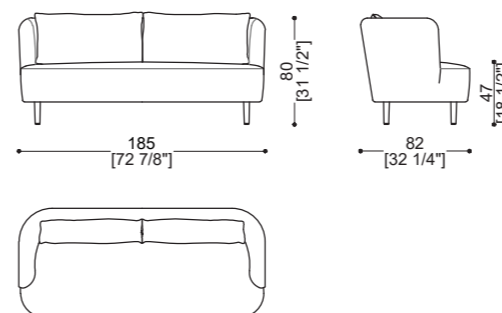

SUITE /SIAM SETTEE - technical data

SUITE SOFA

Sizes	Weight	COM	COL	Packing Det
W: 225 cm x D: 95 cm x H: 78 cm - HS: 42 cm W: 88 5/8" x D: 37 3/8" x H: 30 3/4" - HS: 16 1/2"	50 kg	15 ml	26 sqm	Carton Box + Pallet W: 231 cm x D: 101 cm x H: 98 cm W: 91" x D: 39 3/4" x H: 38 5/8" Gross Weight: 65 kg - Volume: 3 cbm