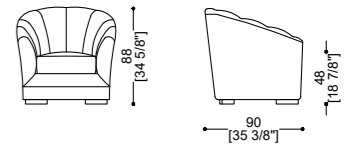

DIAMOND ARMCHAIR

DIAMOND sofa - ELIOS almond, antique bronze finish base, DIAMOND armchair - ELIOS merlot velvet
DIAMOND low and side table, BALLET ceiling lamps
pillows - SIGNUM bronze, LIMBUS bronze, ACARAM bronze, ELIOS merlot