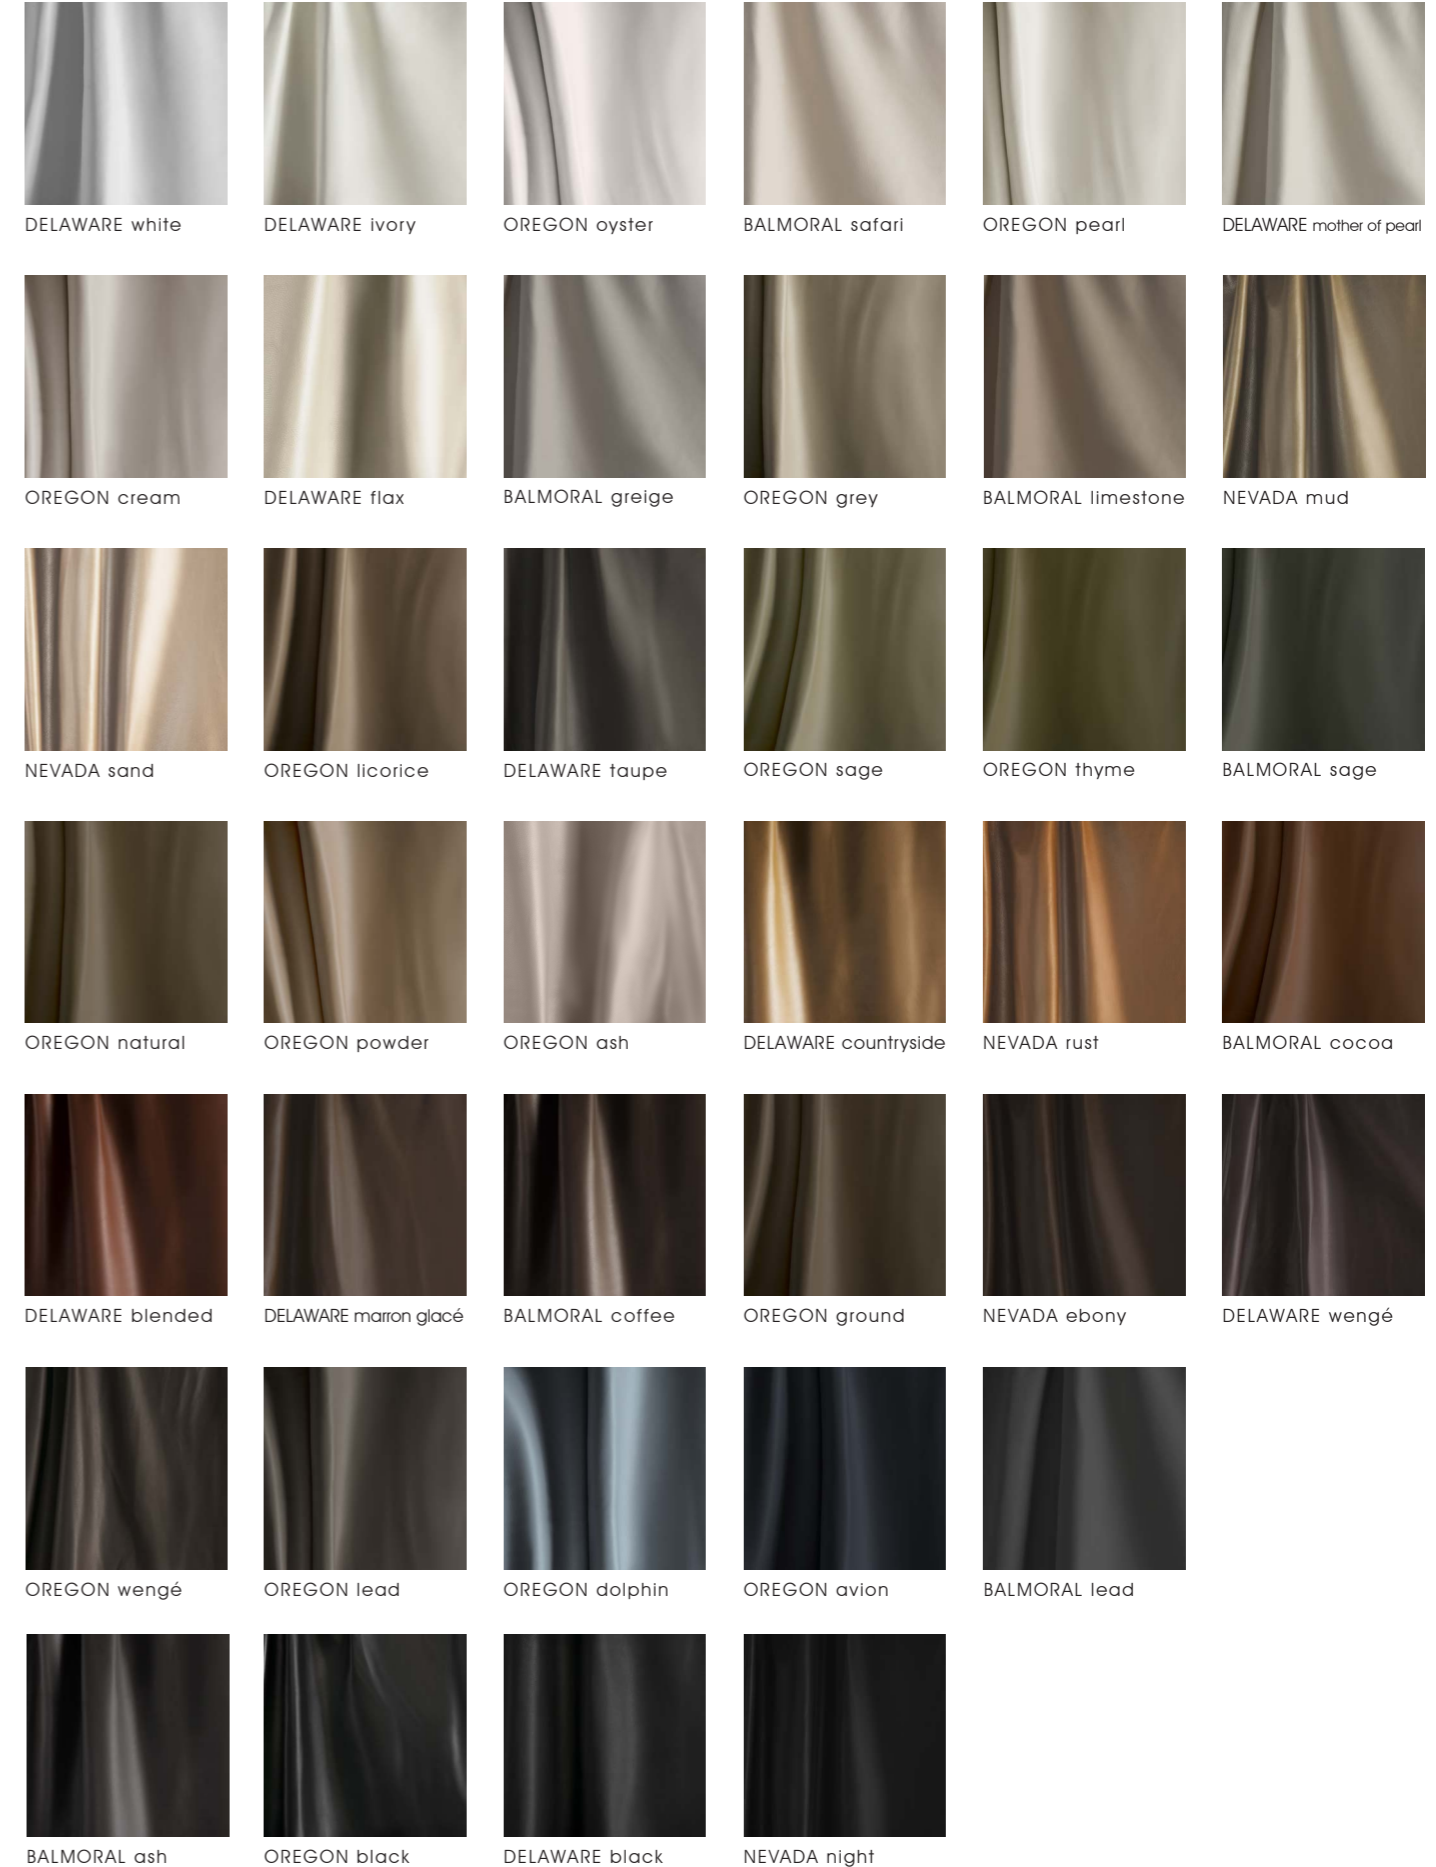

FABRICS

WHITE

DUNMORE cotton

DANAЕ snow

DANAЕ white

SELENE ivory

ELIOS shell velvet

AGATA grey

ANDREW B&W

SEDATUS coal

SELENE black

THALIA grey

NOCTIS black

NOCTIS obsidian

GLAUCO deep velvet

ELIOS dark night velvet

AGATA black

NAIROBI savannah

ELIOS moka velvet

FABRICS

COLORS

LEATHERS

covering

PRINTS on PONY / STAMPE su CAVALLINO

PONY diamond

PONY pied de poule

PONY vienna

NUBUCK LEATHERS

VERMONT smoky

HAMPTONS grey

HAMPTONS snow

HAMPTONS rocks