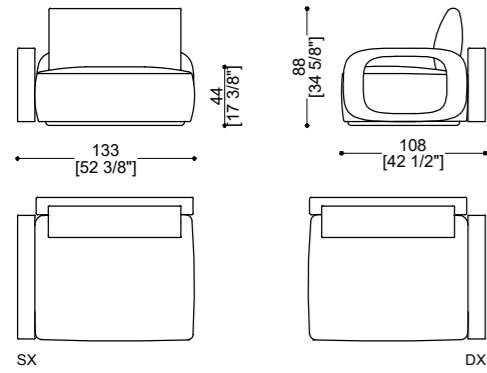

TECHNICAL DESCRIPTION

Sofa units

Sofa, frame made of solid timber and plywood. Polyurethane foam padding. Solid timber armrest, moka finish.

Optional: armrest covered in leather.

LIBERTI 2 SEATER

Sizes	Weight	COM	COL	Packing Det
W: 216 cm x D: 108 cm x H: 88 cm W: 86 5/8" x D: 43 1/4" x H: 34 5/8"	50 kg	8 ml	12 sqm	Carton Box W: 225 cm x D: 115 cm x H: 100 cm W: 88 5/8" x D: 45 1/4" x H: 39 3/8" Gross Weight: 60 kg - Volume: 2,6 cbm

**LIBERTI 3 SEATER**

Sizes	Weight	COM	COL	Packing Det
W: 266 cm x D: 108 cm x H: 88 cm W: 104 3/4" x D: 43 1/4" x H: 34 5/8"	60 kg	11 ml	16 sqm	Carton Box W: 280 cm x D: 115 cm x H: 100 cm W: 110 1/4" x D: 45 1/4" x H: 39 3/8" Gross Weight: 75 kg - Volume: 3,2 cbm

**LIBERTI SIDE UNIT 108 LEFT OR RIGHT**

Sizes	Weight	COM	COL	Packing Det
W: 108 cm x D: 108 cm x H: 88 cm W: 42 1/2" x D: 43 1/4" x H: 34 5/8"	30 kg	5 ml	8 sqm	Carton Box W: 115 cm x D: 115 cm x H: 100 cm W: 45 1/4" x D: 45 1/4" x H: 39 3/8" Gross Weight: 40 kg - Volume: 1,32 cbm

LIBERTI SIDE UNIT 133 LEFT OR RIGHT

Sizes	Weight	COM	COL	Packing Det
W: 133 cm x D: 108 cm x H: 85 cm W: 52 3/8" x D: 43 1/4" x H: 34 5/8"	35 kg	6 ml	10 sqm	Carton Box W: 145 cm x D: 115 cm x H: 100 cm W: 57 1/8" x D: 45 1/4" x H: 39 3/8" Gross Weight: 45 kg - Volume: 1,65 cbm