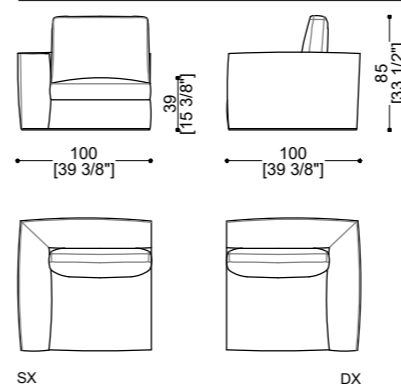

Pouf

Pouf, frame made of solid timber and plywood. Polyurethane foam padding. Upholstered in leather and fabric. Seat cushions backrest. Metal foot.

COSILY SIDE UNIT 100 LEFT OR RIGHT

Sizes	Weight	COM	COL	Packing Det
W: 100 cm x D: 100 cm x H: 85 cm W: 39 3/8" x D: 39 3/8" x H: 33 1/2"	50 kg	8 ml	17 sqm	Carton Box W: 108 cm x D: 108 cm x H: 110 cm W: 42 1/2" x D: 39 3/8" x H: 43 1/4" Gross Weight: 90 kg - Volume: 1 cbm

COSILY SIDE UNIT 148 LEFT OR RIGHT

Sizes	Weight	COM	COL	Packing Det
W: 148 cm x D: 100 cm x H: 85 cm W: 58 1/4" x D: 39 3/8" x H: 33 1/2"	65 kg	10 ml	20,2 sqm	Carton Box W: 153 cm x D: 108 cm x H: 110 cm W: 60 1/4" x D: 42 1/2" x H: 43 1/4" Gross Weight: 105 kg - Volume: 1,4 cbm