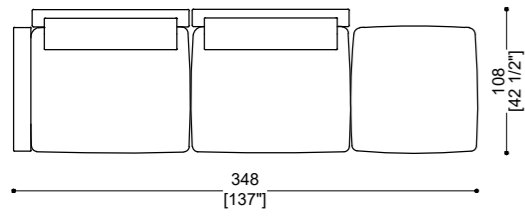

THE COMPOSITIONS CAN BE LEFT OR RIGHT

LIBERTI COMPOSITION 1