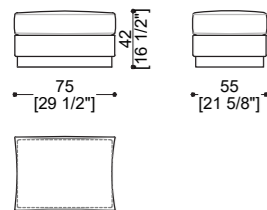

BORGIA OTTOMAN

Sizes	Weight	COM	COL	Packing Det
W: 55 cm x D: 75 cm x H: 42 cm W: 21 5/8" x D: 29 1/2" x H: 16 1/2"	8 kg	2,5 ml	4 sqm	Carton Box + Pallet W: 65 cm x D: 85 cm x H: 75 cm W: 25 5/8" x D: 33 1/2" x H: 29 1/2" Gross Weight: 12 kg - Volume: 0,5 cbm