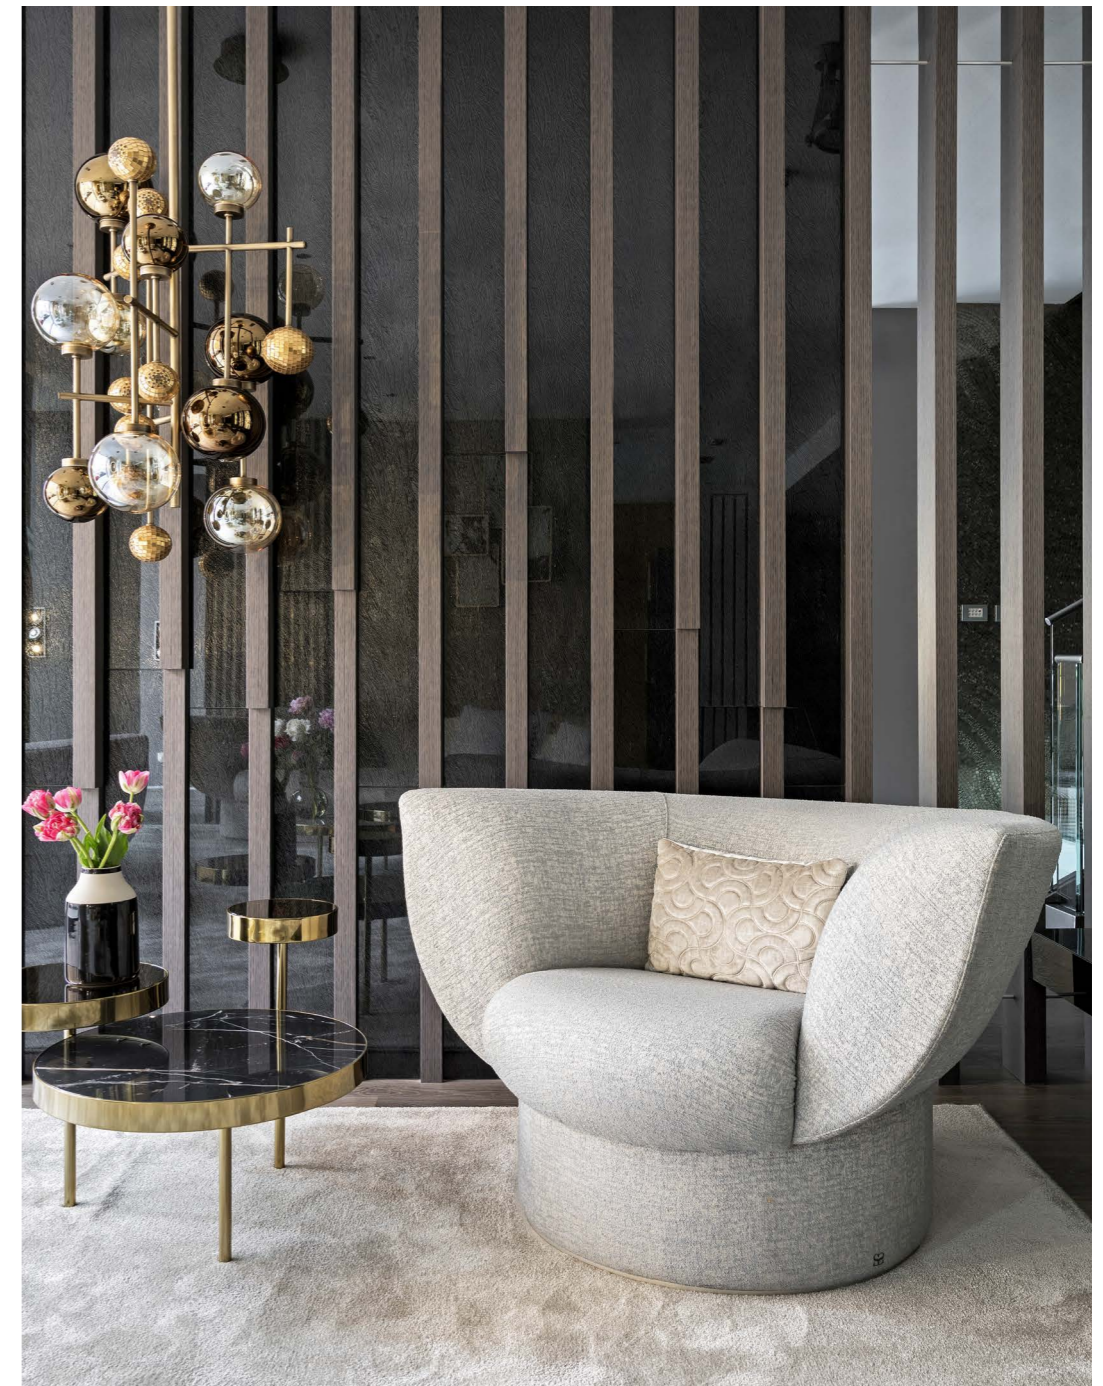

TULIPA ARMCHAIR