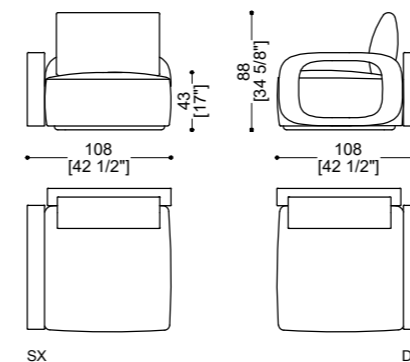

COSILY SIDE UNIT 148 LEFT OR RIGHT

Sizes	Weight	COM	COL	Packing Det
W: 148 cm x D: 100 cm x H: 85 cm W: 58 1/4" x D: 39 3/8" x H: 33 1/2"	65 kg	10 ml	20,2 sqm	Carton Box W: 153 cm x D: 108 cm x H: 110 cm W: 60 1/4" x D: 42 1/2" x H: 43 1/4" Gross Weight: 105 kg - Volume: 1,4 cbm

TECHNICAL DESCRIPTION

Sofa units

Sofa, frame made of solid timber and plywood. Polyurethane foam padding. Solid timber armrest, moka finish.

Optional: armrest covered in leather.

LIBERTI 2 SEATER

Sizes	Weight	COM	COL	Packing Det
W: 216 cm x D: 108 cm x H: 88 cm W: 86 5/8" x D: 43 1/4" x H: 34 5/8"	50 kg	8 ml	12 sqm	Carton Box W: 225 cm x D: 115 cm x H: 100 cm W: 88 5/8" x D: 45 1/4" x H: 39 3/8" Gross Weight: 60 kg - Volume: 2,6 cbm

**LIBERTI 3 SEATER**

Sizes	Weight	COM	COL	Packing Det
W: 266 cm x D: 108 cm x H: 88 cm W: 104 3/4" x D: 43 1/4" x H: 34 5/8"	60 kg	11 ml	16 sqm	Carton Box W: 280 cm x D: 115 cm x H: 100 cm W: 110 1/4" x D: 45 1/4" x H: 39 3/8" Gross Weight: 75 kg - Volume: 3,2 cbm

**LIBERTI SIDE UNIT 108 LEFT OR RIGHT**

Sizes	Weight	COM	COL	Packing Det
W: 108 cm x D: 108 cm x H: 88 cm W: 42 1/2" x D: 43 1/4" x H: 34 5/8"	30 kg	5 ml	8 sqm	Carton Box W: 115 cm x D: 115 cm x H: 100 cm W: 45 1/4" x D: 45 1/4" x H: 39 3/8" Gross Weight: 40 kg - Volume: 1,32 cbm