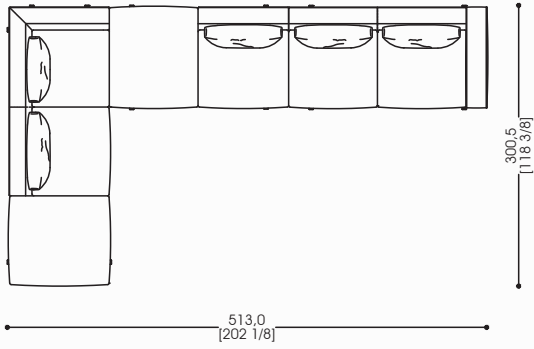

C12 cm 513x300,5 - 202 1/8"x118 3/8"

MIA 01_{SX} MILTON SOFA CORNER UNIT LARGE OTTOMAN
MIC 01_{SX} MILTON SOFA MIDDLE UNIT OTTOMAN
MIT 04_{DX} MILTON SOFA SIDE UNIT

C12

TRIS FLOOR LAMP
LIAM COFFEE TABLE LOW
CHAMALEON ROUND AND CHAMALEON ROUND 120 POUFF
ORBITAL SIDE SMALL TABLE AND LIAM COFFEE TABLE