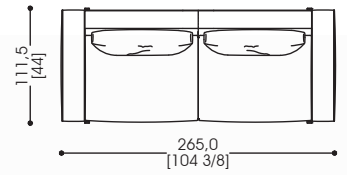

MI 02

MILTON SOFA 2 SEATER cm 265x111,5 - 104 3/8"x44"

MI 02