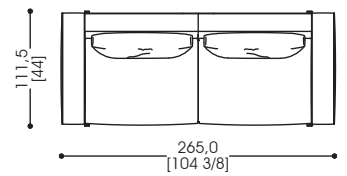

C 04 cm 333x165 - 131 1/4"x65"
MIT 04sx
MIT 05dx

MI 02