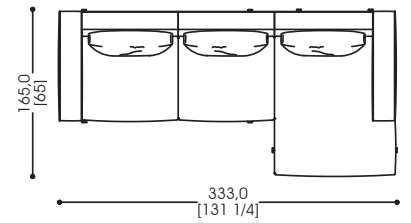

C 04 cm 333x165 - 131 1/4"x65"
MIT 04sx
MIT 05dx