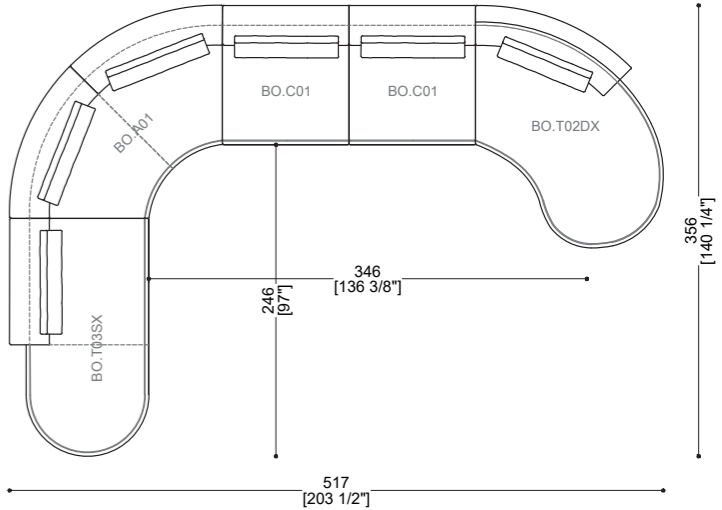

Composition C45 design by Massimiliano Raggi