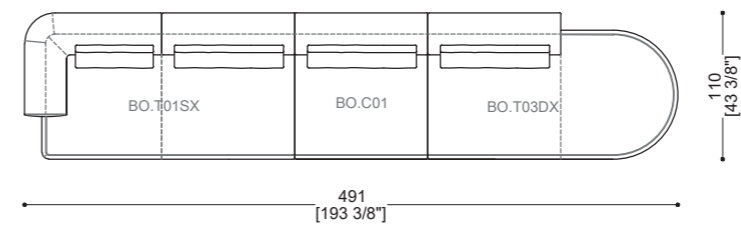

SX

DX

BOTERO POUF - BO.P01

Sizes	Weight	COM	COL	Packing Det
W: 133 cm x D: 90 cm x H: 45 cm W: 52 3/8" x D: 35 3/8" x H: 17 3/4"	35 kg	2,5 ml	6 sqm	Carton Box + Pallet W: 140 cm x D: 95 cm x H: 70 cm W: 55 1/8" x D: 37 3/8" x H: 27 1/2" Gross Weight: 40 kg - Volume: 1,4 cbm

BOTERO ARMCHAIR

Sizes	Weight	COM	COL	Packing Det
W: 112 cm x D: 96 cm x H: 44 cm W: 44 1/8" x D: 37 3/4" x H: 17 3/8"	40 kg	5 ml	10 sqm	Carton Box + Pallet W: 120 cm x D: 100 cm x H: 105 cm W: 47 1/4" x D: 39 3/8" x H: 41 3/8" Gross Weight: 45 kg - Volume: 1,2 cbm

THE COMPOSITIONS CAN BE LEFT OR RIGHT

BOTERO COMPOSITION C03

BOTERO COMPOSITION C04

BOTERO COMPOSITION C05

BOTERO COMPOSITION C06

BOTERO COMPOSITION C07

BOTERO COMPOSITION C08

THE COMPOSITIONS CAN BE LEFT OR RIGHT