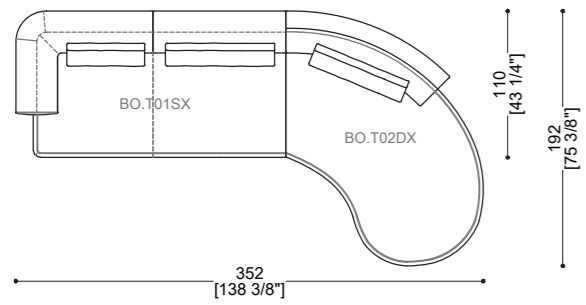

BOTERO COMPOSITION C10