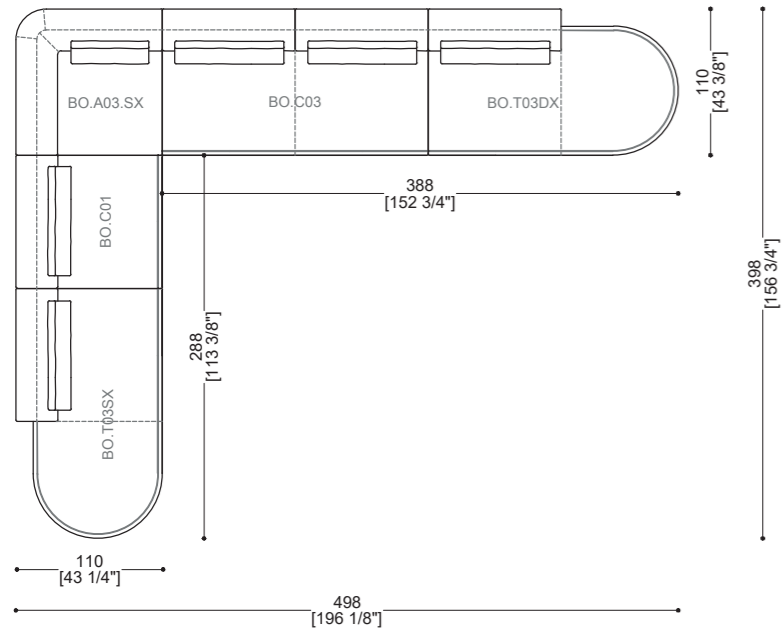

BOTERO SIDE ELEMENT RIGHT OR LEFT - BO.T01

Sizes	Weight	COM	COL	Packing Det
W: 206 cm x D: 110 cm x H: 89 cm W: 81 1/8" x D: 43 1/4" x H: 35"	80 kg	10 ml	20 sqm	Carton Box + Pallet W: 220 cm x D: 115 cm x H: 101 cm W: 86 5/8" x D: 45 1/4" x H: 39 3/4" Gross Weight: 95 kg - Volume: 2,6 cbm

BOTERO COMPOSITION C17

BOTERO COMPOSITION C18

BOTERO COMPOSITION C19

BOTERO COMPOSITION C20

THE COMPOSITIONS CAN BE LEFT OR RIGHT

BOTERO COMPOSITION C21

BOTERO COMPOSITION C23

BOTERO COMPOSITION C24

BOTERO COMPOSITION C22

BOTERO COMPOSITION C25

BOTERO COMPOSITION C26

THE COMPOSITIONS CAN BE LEFT OR RIGHT

BOTERO COMPOSITION C27

BOTERO COMPOSITION C29

BOTERO COMPOSITION C28

BOTERO COMPOSTION C30