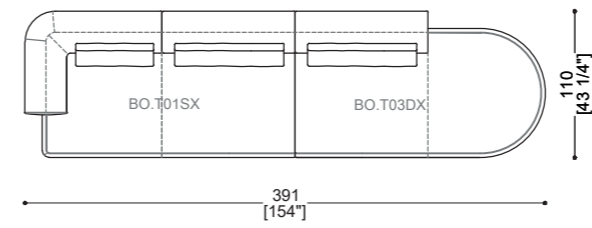

SX

DX

BOTERO POUF - BO.P01

Sizes	Weight	COM	COL	Packing Det
W: 133 cm x D: 90 cm x H: 45 cm W: 52 3/8" x D: 35 3/8" x H: 17 3/4"	35 kg	2,5 ml	6 sqm	Carton Box + Pallet W: 140 cm x D: 95 cm x H: 70 cm W: 55 1/8" x D: 37 3/8" x H: 27 1/2" Gross Weight: 40 kg - Volume: 1,4 cbm

BOTERO ARMCHAIR

Sizes	Weight	COM	COL	Packing Det
W: 112 cm x D: 96 cm x H: 44 cm W: 44 1/8" x D: 37 3/4" x H: 17 3/8"	40 kg	5 ml	10 sqm	Carton Box + Pallet W: 120 cm x D: 100 cm x H: 105 cm W: 47 1/4" x D: 39 3/8" x H: 41 3/8" Gross Weight: 45 kg - Volume: 1,2 cbm

THE COMPOSITIONS CAN BE LEFT OR RIGHT

BOTERO COMPOSITION C03

BOTERO COMPOSITION C04

BOTERO COMPOSITION C05

BOTERO COMPOSITION C06

BOTERO COMPOSITION C07

BOTERO COMPOSITION C08

THE COMPOSITIONS CAN BE LEFT OR RIGHT