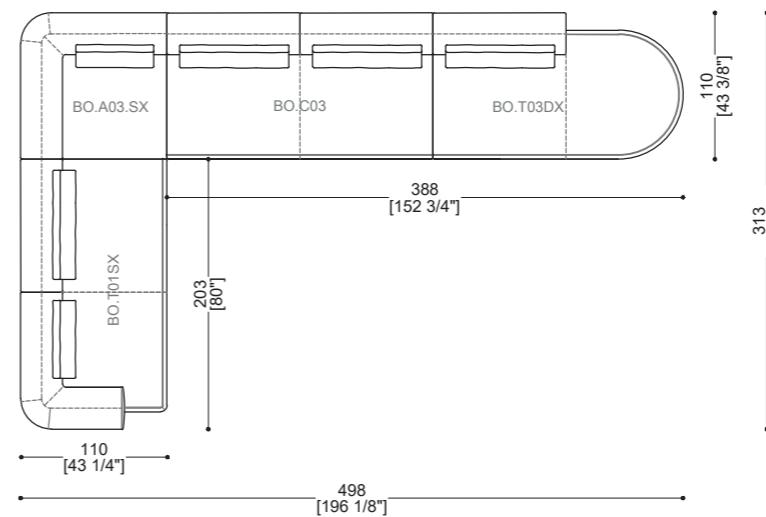

BOTERO SIDE ELEMENT RIGHT OR LEFT - BO.T01

Sizes	Weight	COM	COL	Packing Det
W: 206 cm x D: 110 cm x H: 89 cm W: 81 1/8" x D: 43 1/4" x H: 35"	80 kg	10 ml	20 sqm	Carton Box + Pallet W: 220 cm x D: 115 cm x H: 101 cm W: 86 5/8" x D: 45 1/4" x H: 39 3/4" Gross Weight: 95 kg - Volume: 2,6 cbm

BOTERO COMPOSITION C17

BOTERO COMPOSITION C18

BOTERO COMPOSITION C19

BOTERO COMPOSITION C20

THE COMPOSITIONS CAN BE LEFT OR RIGHT

BOTERO COMPOSITION C21

BOTERO COMPOSITION C23

BOTERO COMPOSITION C24