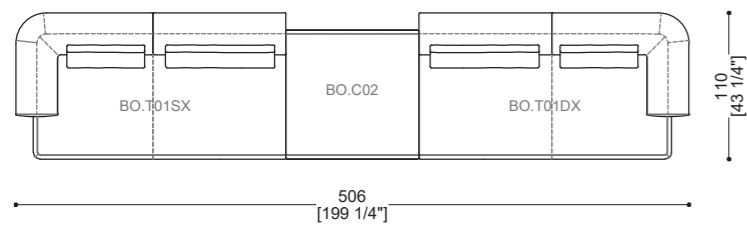

SX

DX

BOTERO POUF - BO.P01

Sizes	Weight	COM	COL	Packing Det
W: 133 cm x D: 90 cm x H: 45 cm W: 52 3/8" x D: 35 3/8" x H: 17 3/4"	35 kg	2,5 ml	6 sqm	Carton Box + Pallet W: 140 cm x D: 95 cm x H: 70 cm W: 55 1/8" x D: 37 3/8" x H: 27 1/2" Gross Weight: 40 kg - Volume: 1,4 cbm

BOTERO ARMCHAIR

Sizes	Weight	COM	COL	Packing Det
W: 112 cm x D: 96 cm x H: 44 cm W: 44 1/8" x D: 37 3/4" x H: 17 3/8"	40 kg	5 ml	10 sqm	Carton Box + Pallet W: 120 cm x D: 100 cm x H: 105 cm W: 47 1/4" x D: 39 3/8" x H: 41 3/8" Gross Weight: 45 kg - Volume: 1,2 cbm

THE COMPOSITIONS CAN BE LEFT OR RIGHT

BOTERO COMPOSITION C03

BOTERO COMPOSITION C04

BOTERO COMPOSITION C05

BOTERO COMPOSITION C06

BOTERO COMPOSITION C07

BOTERO COMPOSITION C08

THE COMPOSITIONS CAN BE LEFT OR RIGHT