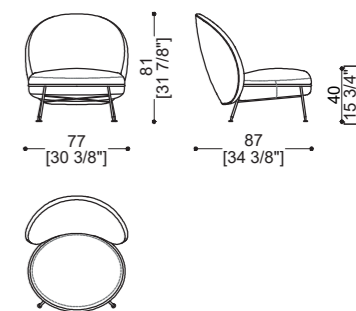

Composition C38

SICIS

AMARETTO ARMCHAIR

AMARETTO armchair - AGATA taupe
CHAMALEON round pouf - DANAE black

SICIS

AMARETTO armchair design by Massimiliano Raggi

BOTERO MODULAR SOFA AND BOTERO ARMCHAIR

SICIS