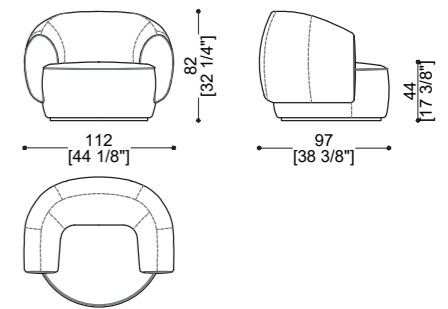

BOTERO armchair design by Massimiliano Raggi

BOTERO armchair - NAIROBI terracotta