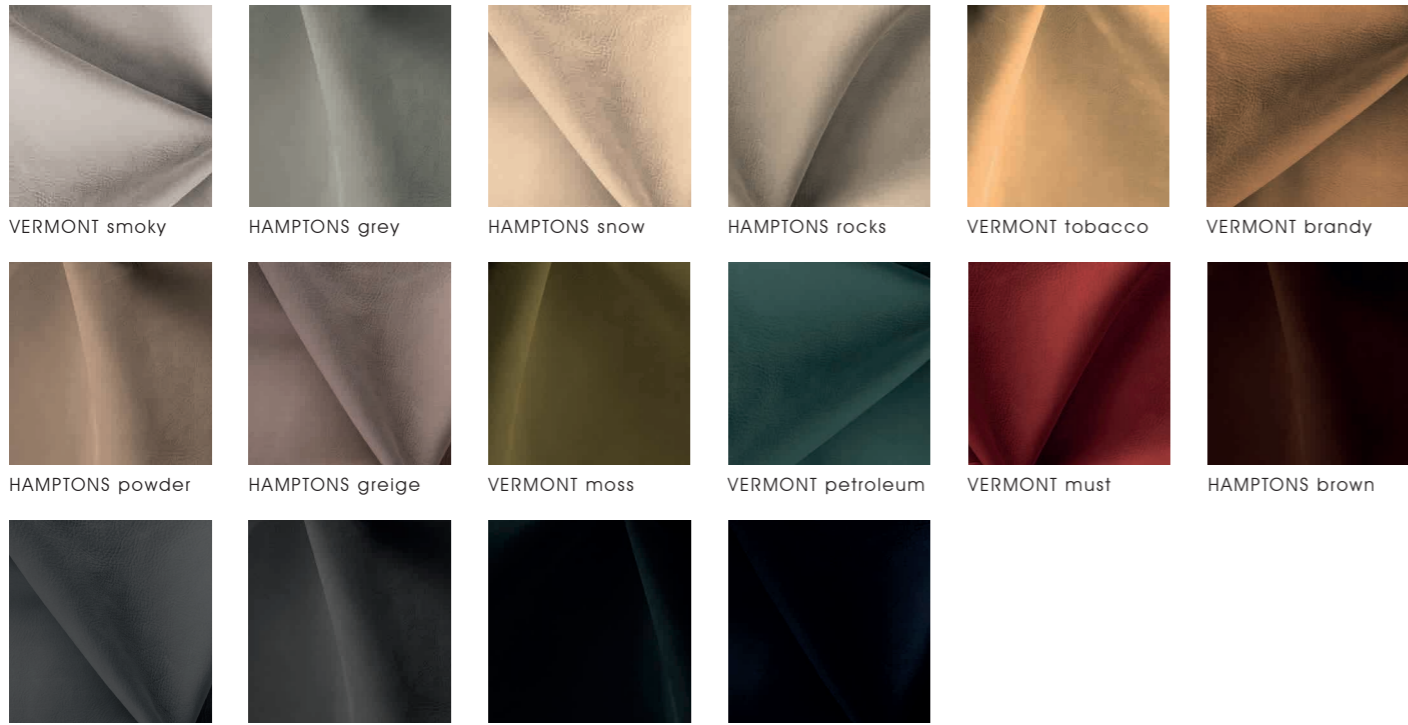

ARES smoky

ARES greige

LIBER sable

RIVOLI B/W

VANITAS ivory

VANITAS pearl

MEROPE sand

CRONO sand

BLACK

DANAЕ black

ELETTRA charcoal

STOREA black

PAUL BN

FORD fog

ANREW BW

SEDATUS coal

SELENE black

THALIA grey

NOCTIS black

NOCTIS obsidian

GLAUCO deep velvet

ELIOS dark night velvet

AGATA black

FABRICS

COLORS

LEATHER

LEATHER

BALMORAL ash OREGON black DELAWARE black NEVADA night

NUBUCK LEATHER

VERMONT smoky HAMPTONS grey HAMPTONS snow HAMPTONS rocks VERMONT tobacco VERMONT brandy
HAMPTONS powder HAMPTONS greige VERMONT moss VERMONT petroleum VERMONT must HAMPTONS brown
VERMONT elephant VERMONT asphalt HAMPTONS coal HAMPTONS black