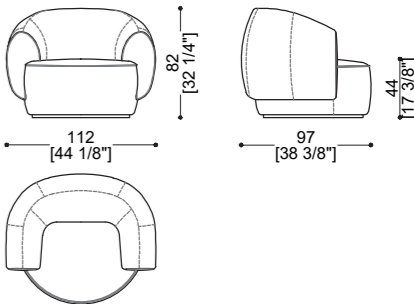

BOTERO armchair design by Massimiliano Raggi