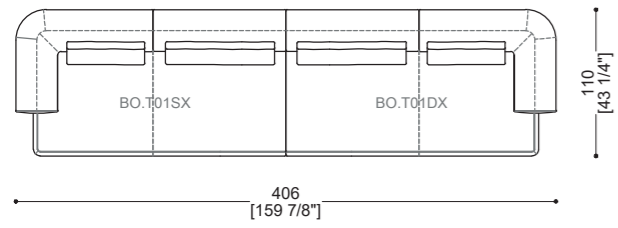

THE COMPOSITIONS CAN BE LEFT OR RIGHT

BOTERO COMPOSITION C03