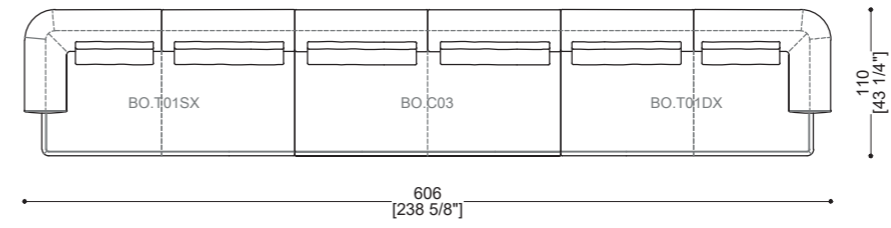

SX

DX

BOTERO POUF - BO.P01

Sizes	Weight	COM	COL	Packing Det
W: 133 cm x D: 90 cm x H: 45 cm W: 52 3/8" x D: 35 3/8" x H: 17 3/4"	35 kg	2,5 ml	6 sqm	Carton Box + Pallet W: 140 cm x D: 95 cm x H: 70 cm W: 55 1/8" x D: 37 3/8" x H: 27 1/2" Gross Weight: 40 kg - Volume: 1,4 cbm

BOTERO ARMCHAIR

Sizes	Weight	COM	COL	Packing Det
W: 112 cm x D: 96 cm x H: 44 cm W: 44 1/8" x D: 37 3/4" x H: 17 3/8"	40 kg	5 ml	10 sqm	Carton Box + Pallet W: 120 cm x D: 100 cm x H: 105 cm W: 47 1/4" x D: 39 3/8" x H: 41 3/8" Gross Weight: 45 kg - Volume: 1,2 cbm

THE COMPOSITIONS CAN BE LEFT OR RIGHT

BOTERO COMPOSITION C03

BOTERO COMPOSITION C04

BOTERO COMPOSITION C05

BOTERO COMPOSITION C06

BOTERO COMPOSITION C07

BOTERO COMPOSITION C08

THE COMPOSITIONS CAN BE LEFT OR RIGHT