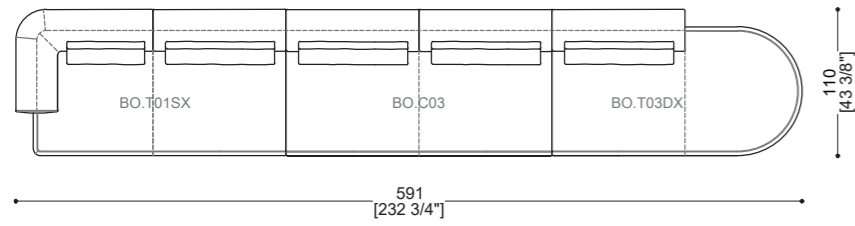

THE COMPOSITIONS CAN BE LEFT OR RIGHT

BOTERO COMPOSITION C09