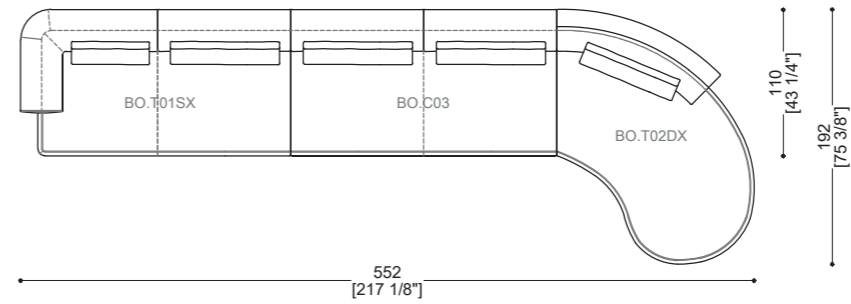

BOTERO COMPOSITION C12