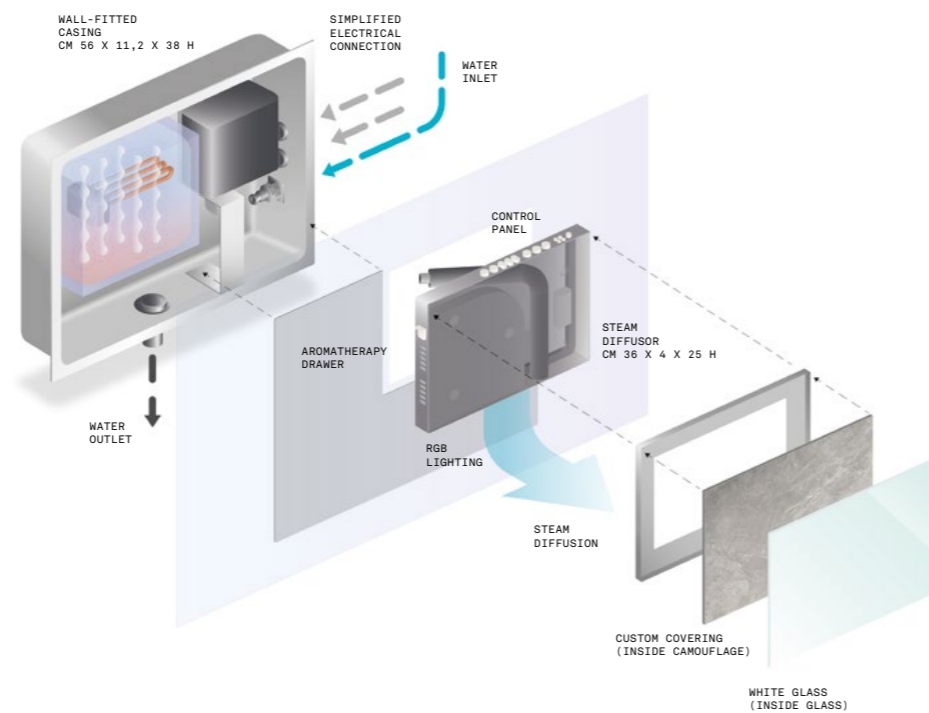

Vetro serigrafato (GLASS)
Acciaio inox finitura satinata rivestibile
(CAMOUFLAGE)

Caratteristiche generatore di vapore

PSF Power Steam Function: innovativo sistema di ventilazione che minimizza la stratificazione delle temperature.

RWF Regulating Water Flow: autoregolazione alla pressione dell'impianto idrico.

SWF Smart Water Filling: gestione ottimizzata di riempimento caldaia.

SBC Smart Boiler Cleaning: diluizioni e risciacqui intermedi sul reale fabbisogno.

Pannello di controllo touch con icone retroilluminate e indicatore del livello di temperatura.

Caratteristiche diffusore di vapore

Contenitore per essenze

Materials

Curved silk-screen printed glass panel (GLASS)
Stainless steel with satin finish (CAMOUFLAGE)

Steam generator features

PSF Power Steam Function: Steam ventilation system for even heat distribution.

RWF Regulating water flow: can work on a wide range of water systems with different pressures.

SWF Smart Water Filling: optimised management of boiler filling.

SBC Smart Boiler Cleaning: dilution and intermediate rinsing processes not time controlled but based on real need.

Panel with backlit icons and temperature gauge.

Steam diffuser features

Essential oils container.

Dimensioni

Dimensions

Controcassa pannello

Panel mounting box

56 x 11,2 x h 38 cm

Diffusore di vapore

Steam diffuser

36 x 4 x h 25 cm

Optional

ESS - Effe Sound System

ECC - Effe Comfort Control

MODEL	POWER (KW)	VOLUME (M³)
30	0 - 3,5	3
45	3,5 - 4,0	4,5

Inside / steam generator /

effe
PERFECT WELLNESS
BY EFFGIBI