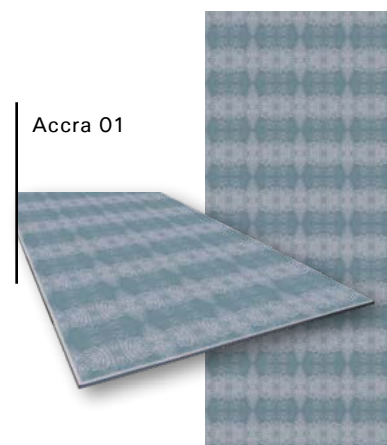

PIANO / 16 PATTERN DISPONIBILI
TOP / 16 PATTERNS AVAILABLE

VETRITE®

SIGHT COLLECTION

Una creazione esclusiva di SICIS.

La collezione è costituita da 16 lastre contraddistinte da colori ed espressività diverse.

An exclusive collection by SICIS.

The collection consists of 16 slabs distinguished by different colors and expressiveness.