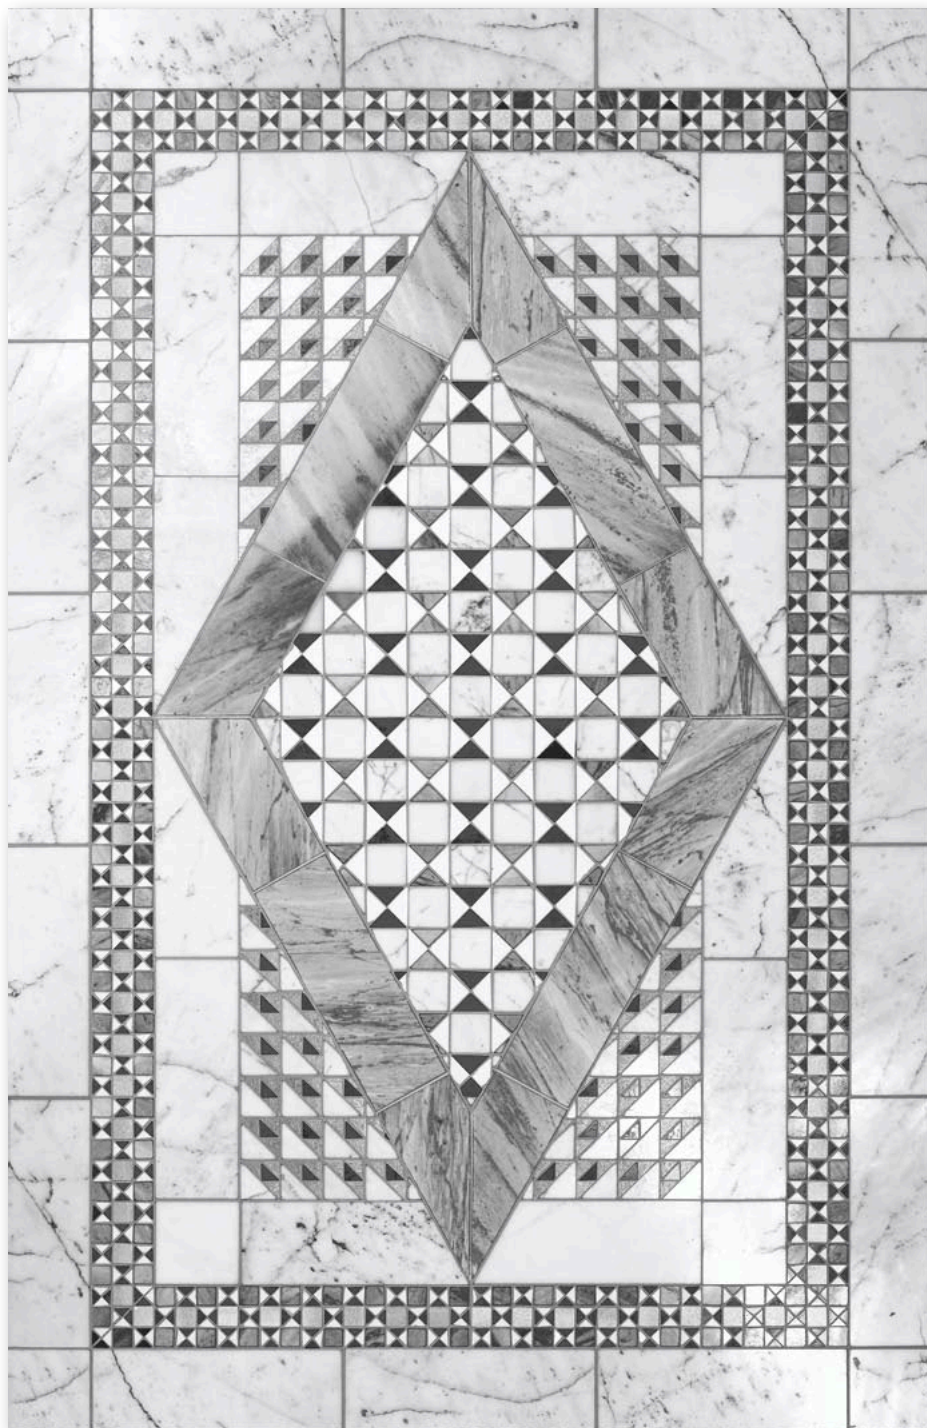

Suggested Pattern **NOVALIS GRC**
Module size: 29,8x29,8 cm · 11 3/4"x11 3/4"

TILDUS GRC

Panel Size:
110x170 cm
43 1/4"x66 7/8"

Any custom available