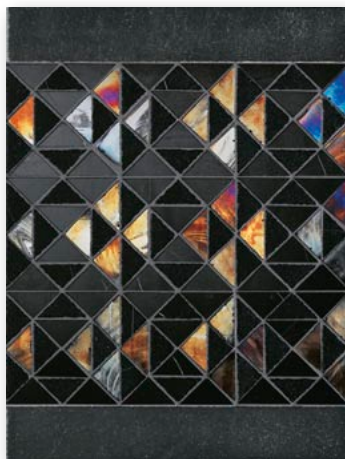

TARRACO BLX Border
Module size: 29,8x40 cm · 11 3/4"x15 3/4"