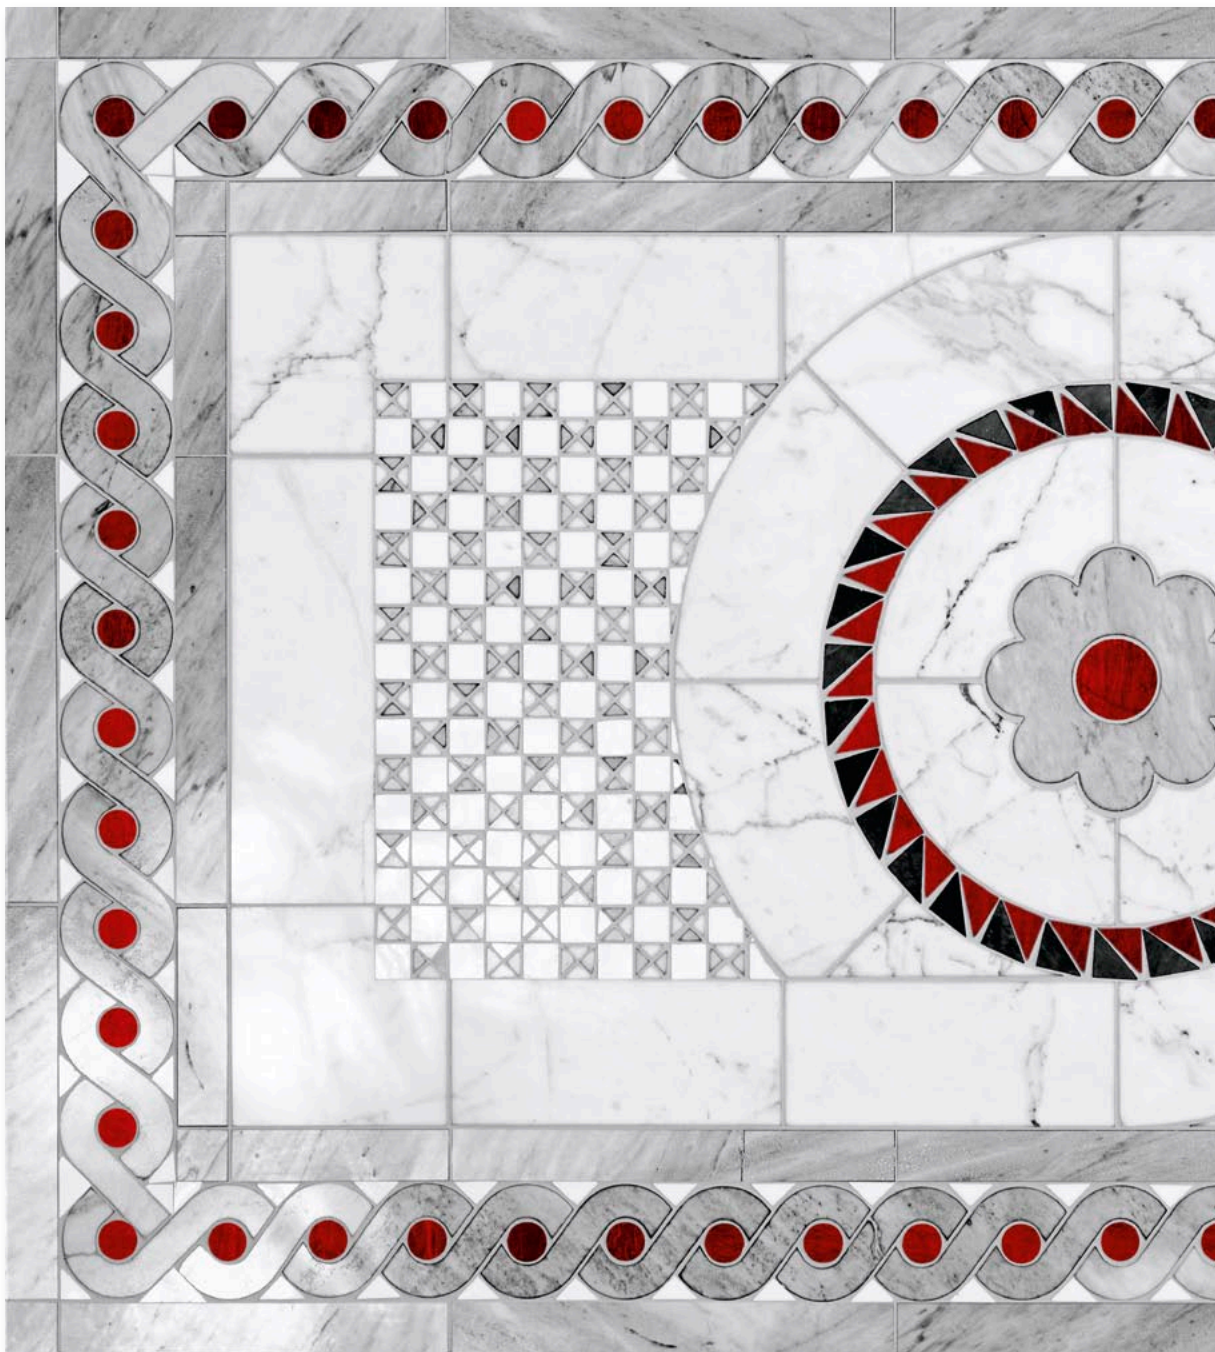

PANEL OFTALSIS WHC

OFTALSIS WHC
Panel Size: 90x150 cm · 35 3/8" x 59"

Any custom available