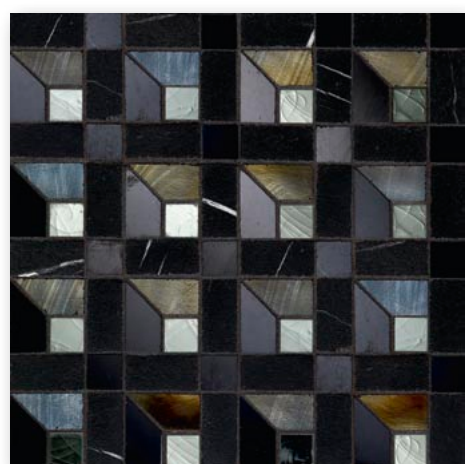

# BLACK COSMATI

with IRIDESCENT  
GLASS

AMIDELE BLC  
Pattern

Detail

Rusty  
Iridescent

SICIS

Detail

Grey Flannel  
Colibri  
Glass