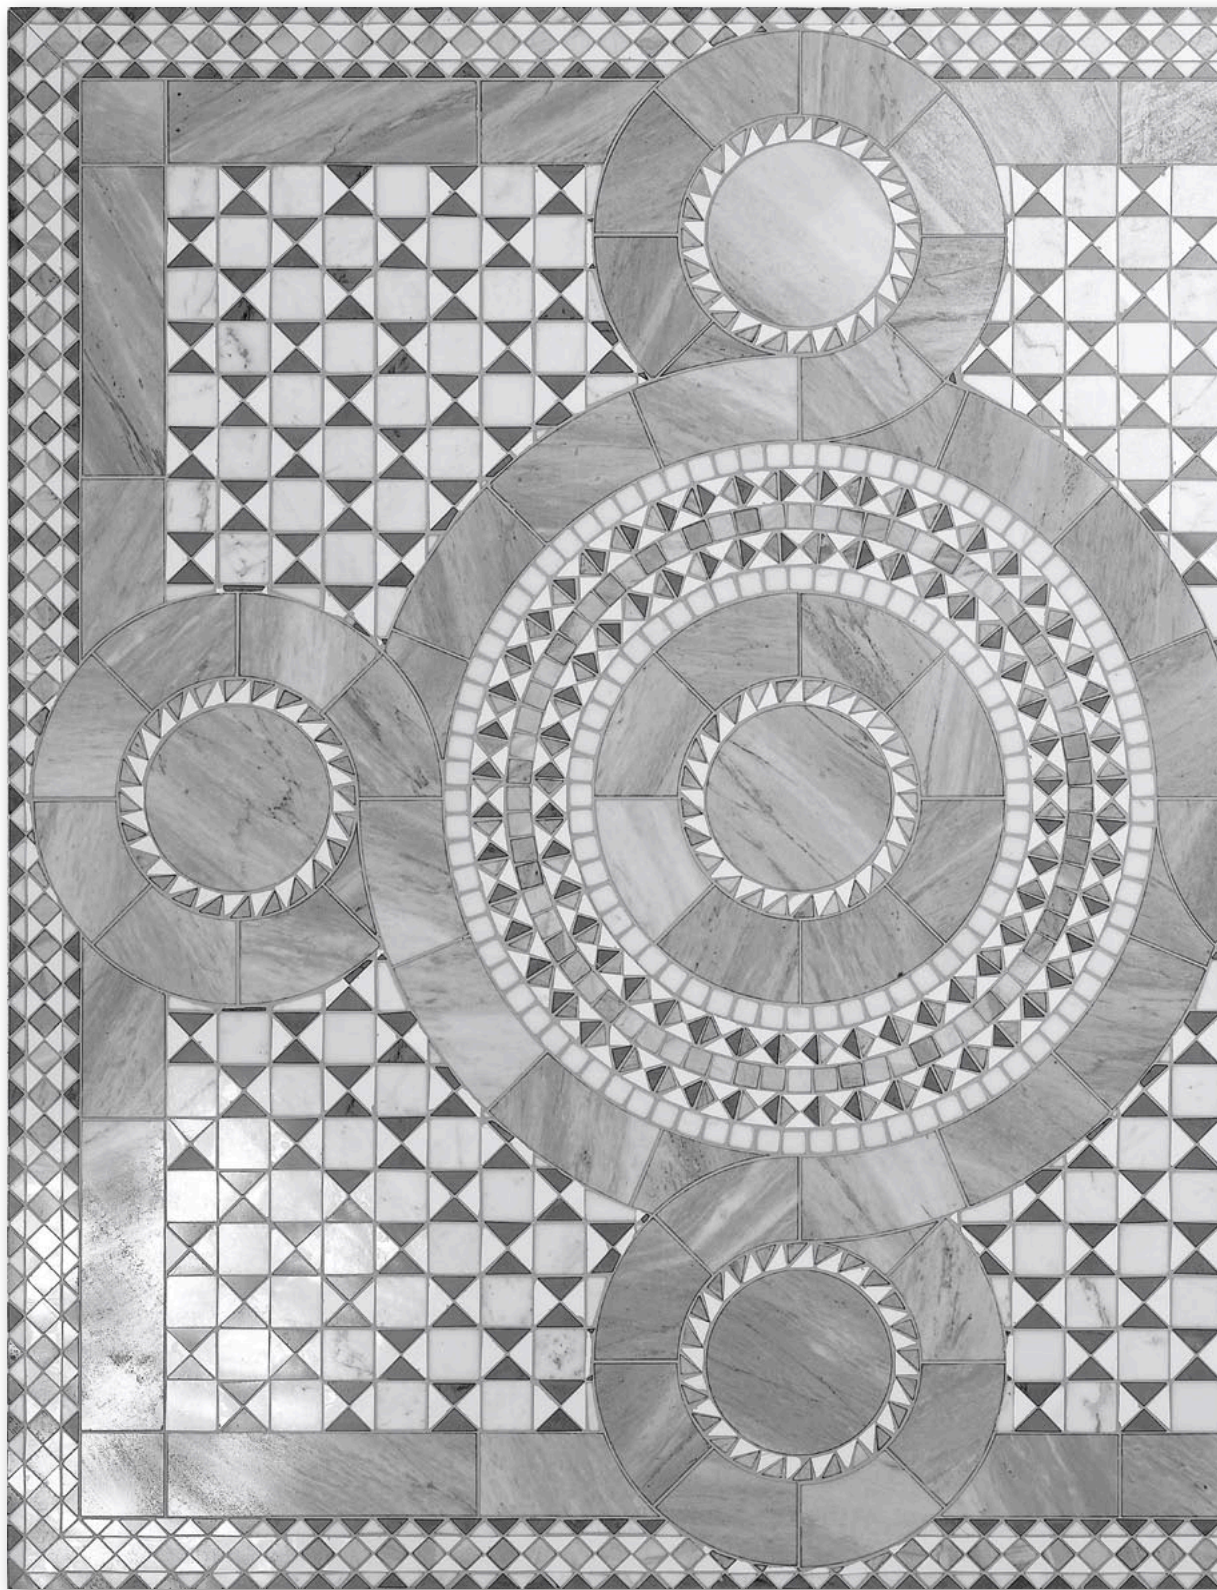

PANEL SUPERBUS GR