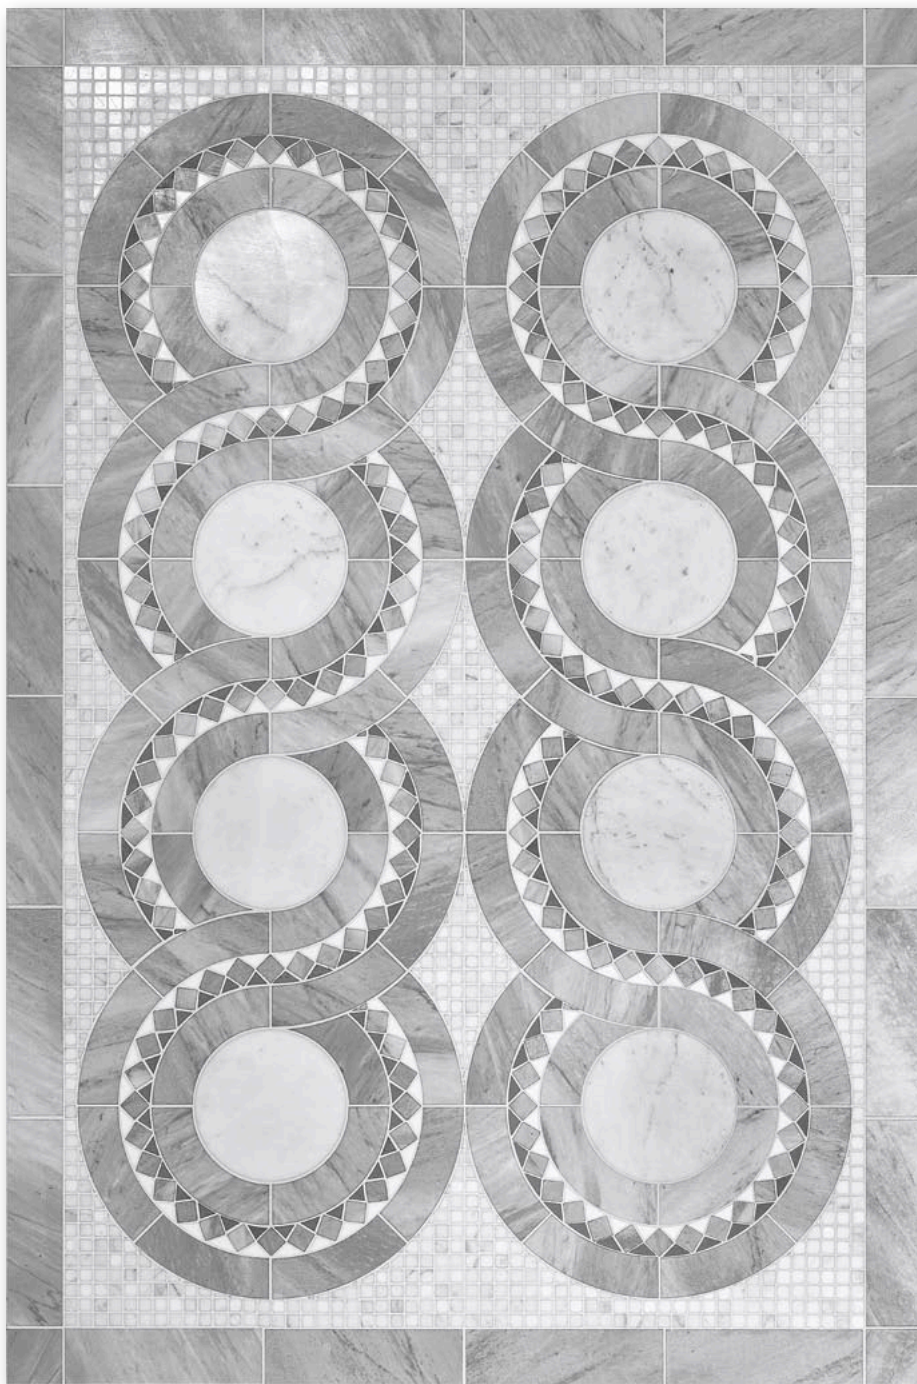

PANEL EXODUS GR & GRX

EXODUS GR

Panel Size:
100x150 cm
39³/₈"x59"

Any custom available