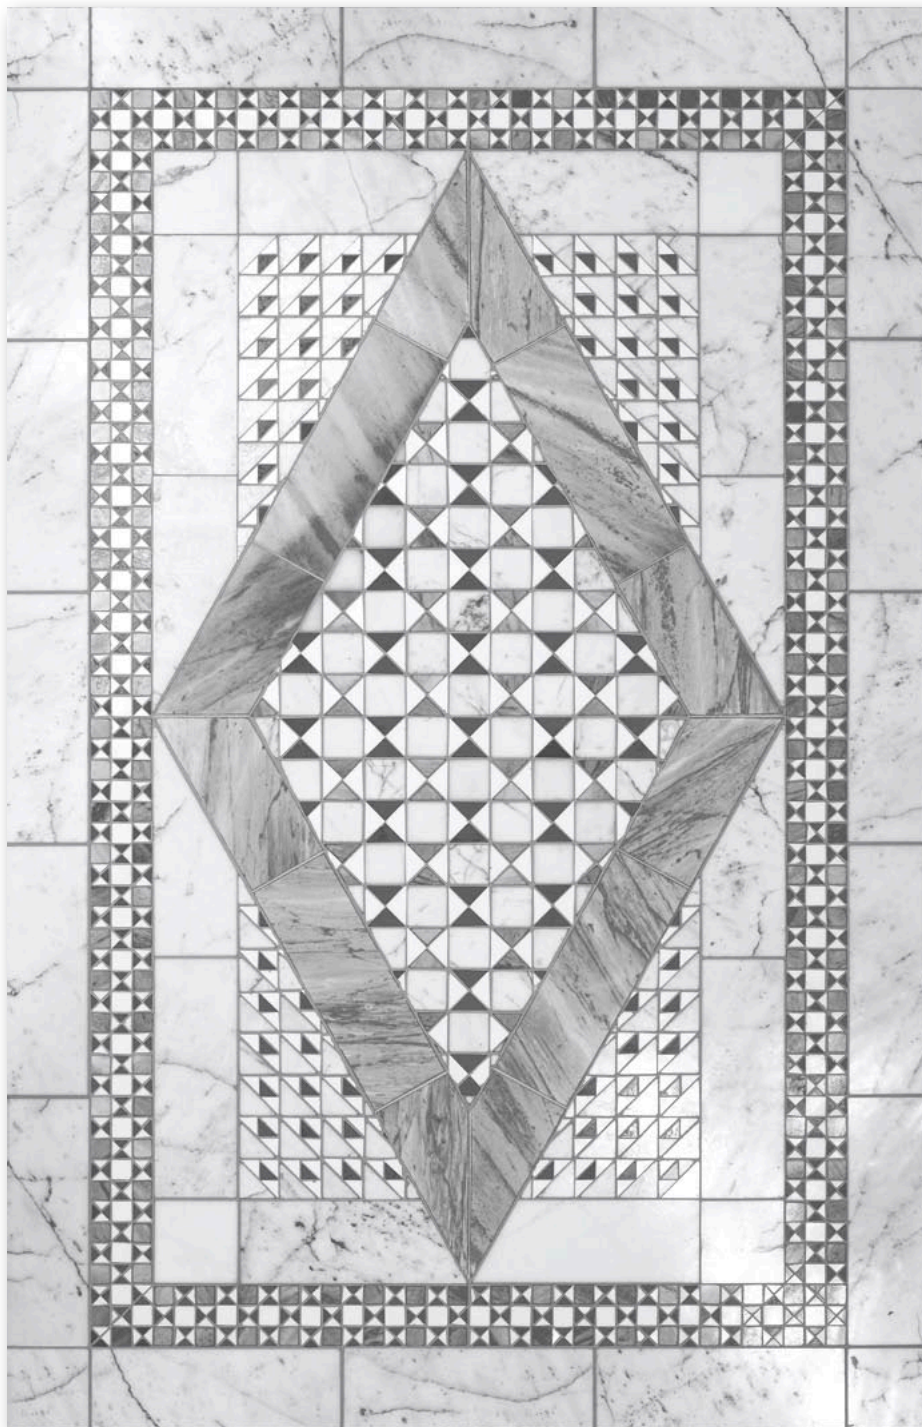

PANEL TILDUS GR & GRC

TILDUS GR
Panel Size:
110x170 cm
43 1/4" x 66 7/8"

Any custom available

SICIS