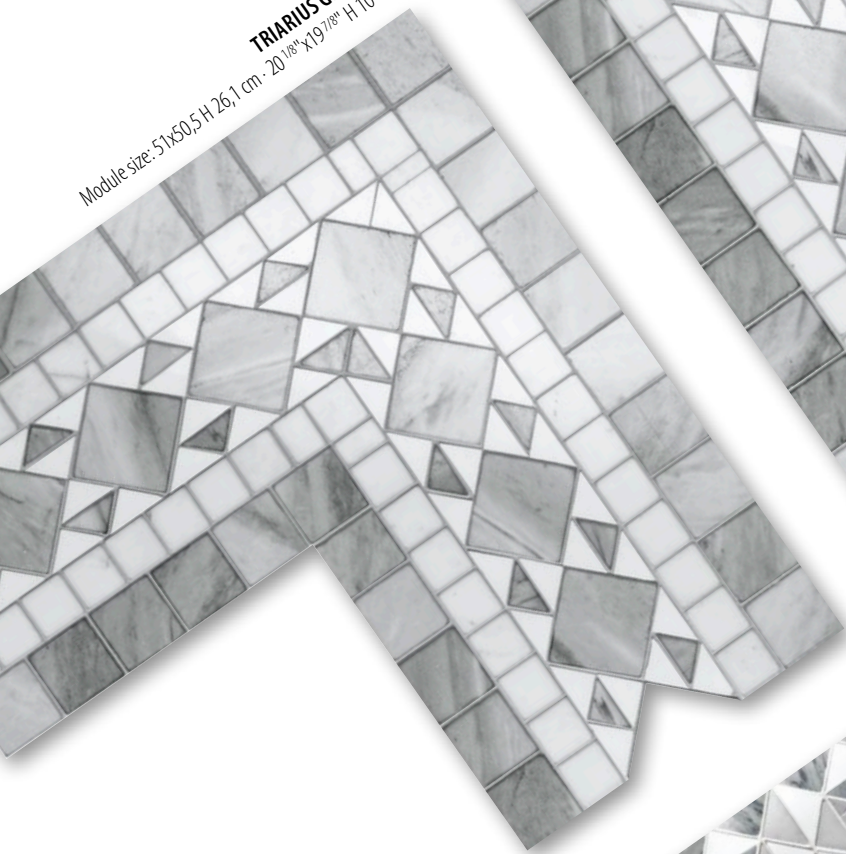

TRIARIUS GR Corner
Module size: 51x50,5 H 26,1 cm · 20 1/8" x 19 7/8" H 10 1/4"