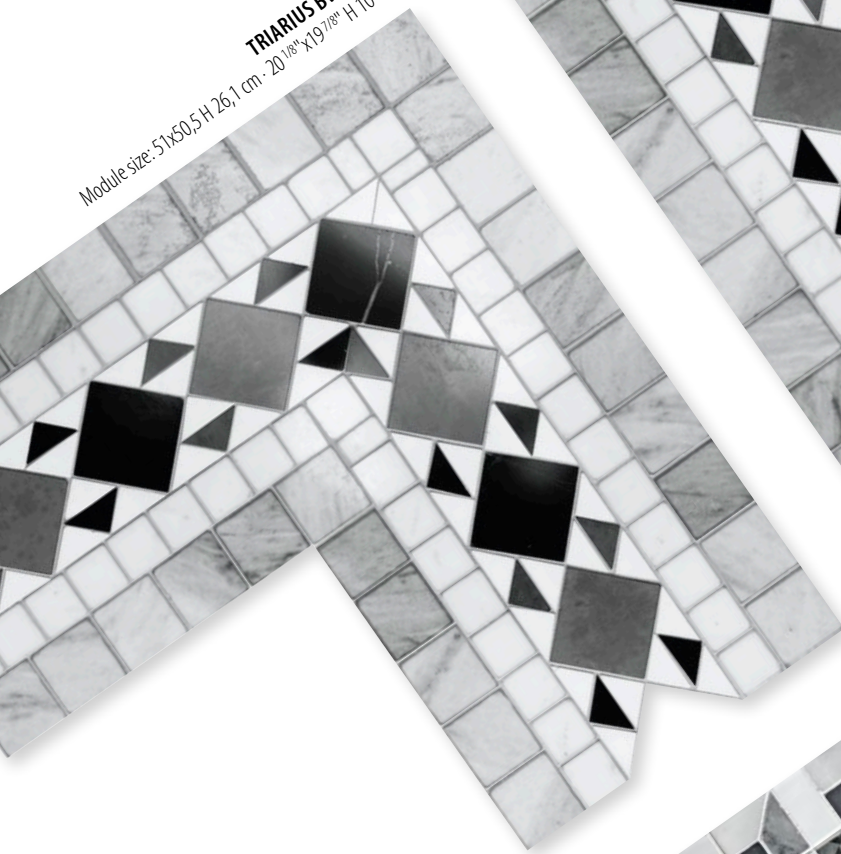

TRIARIUS BW Corner
Module size: 51x50,5 H 26,1 cm · 20 1/8" x 19 7/8" H 10 1/4"