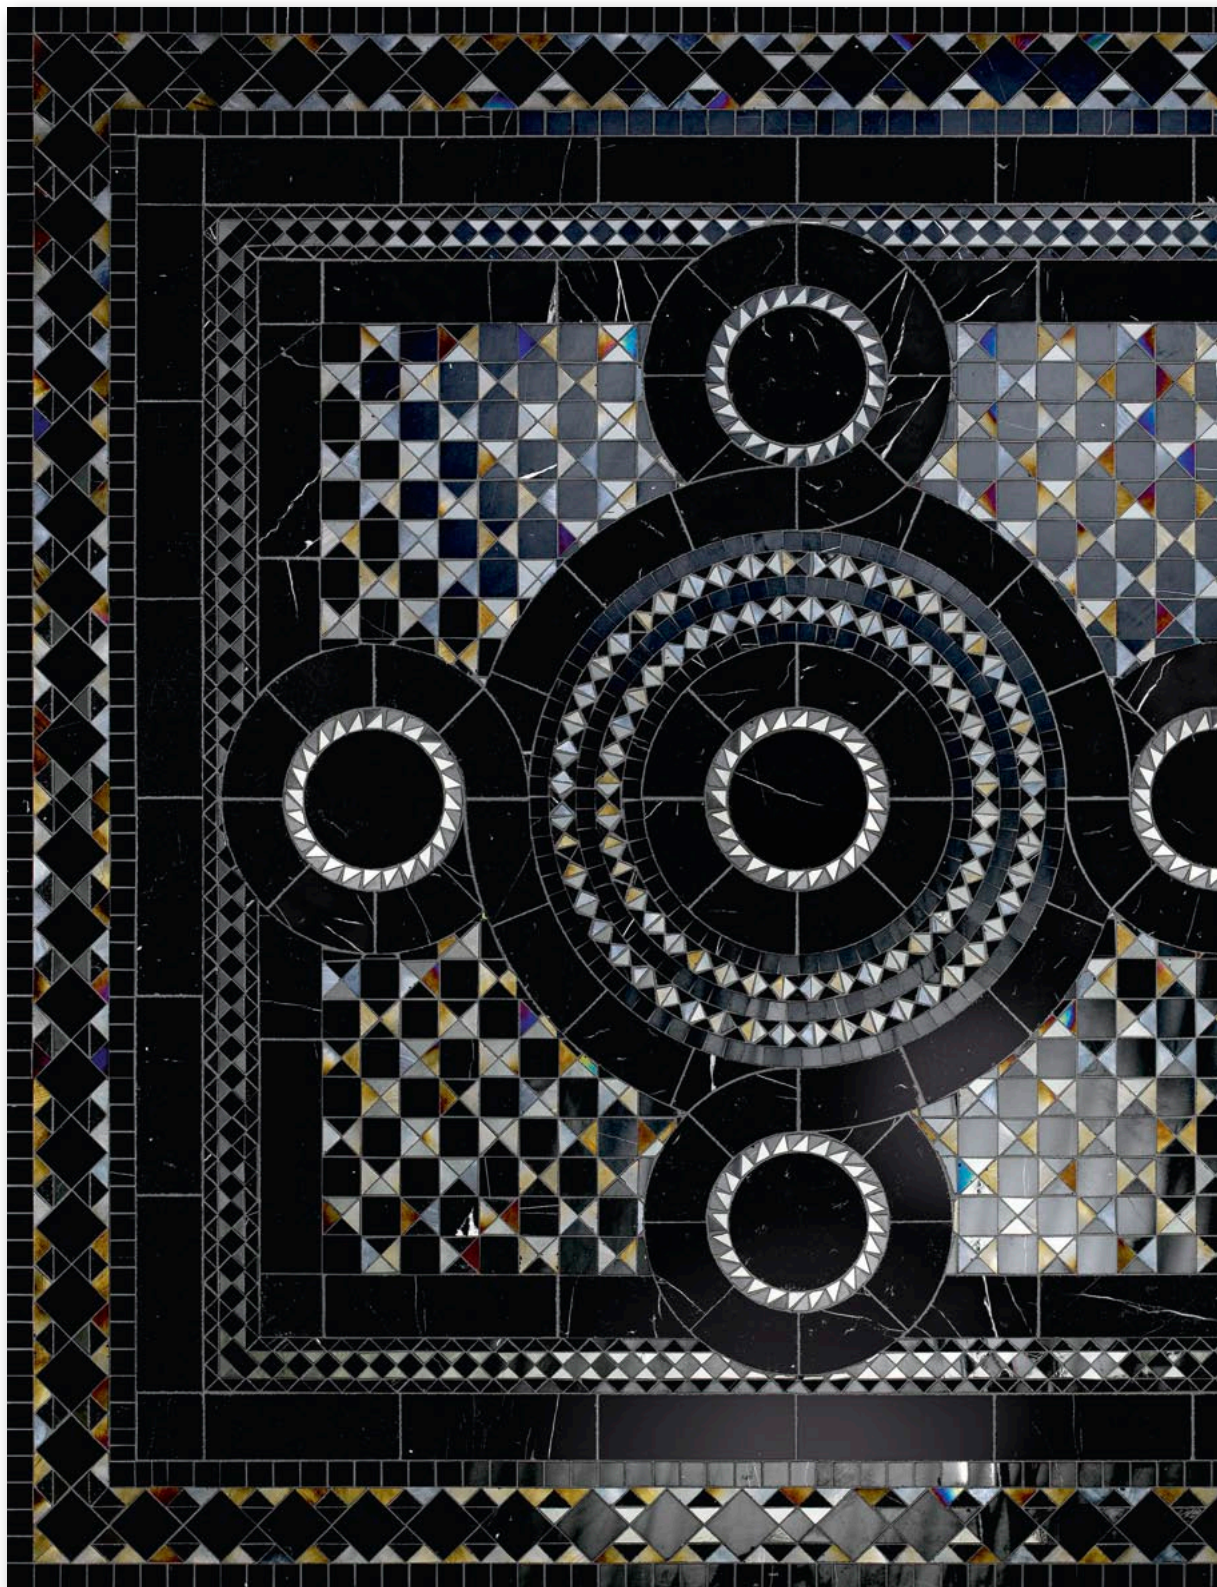

PANEL SUPERBUS EXTRA BL