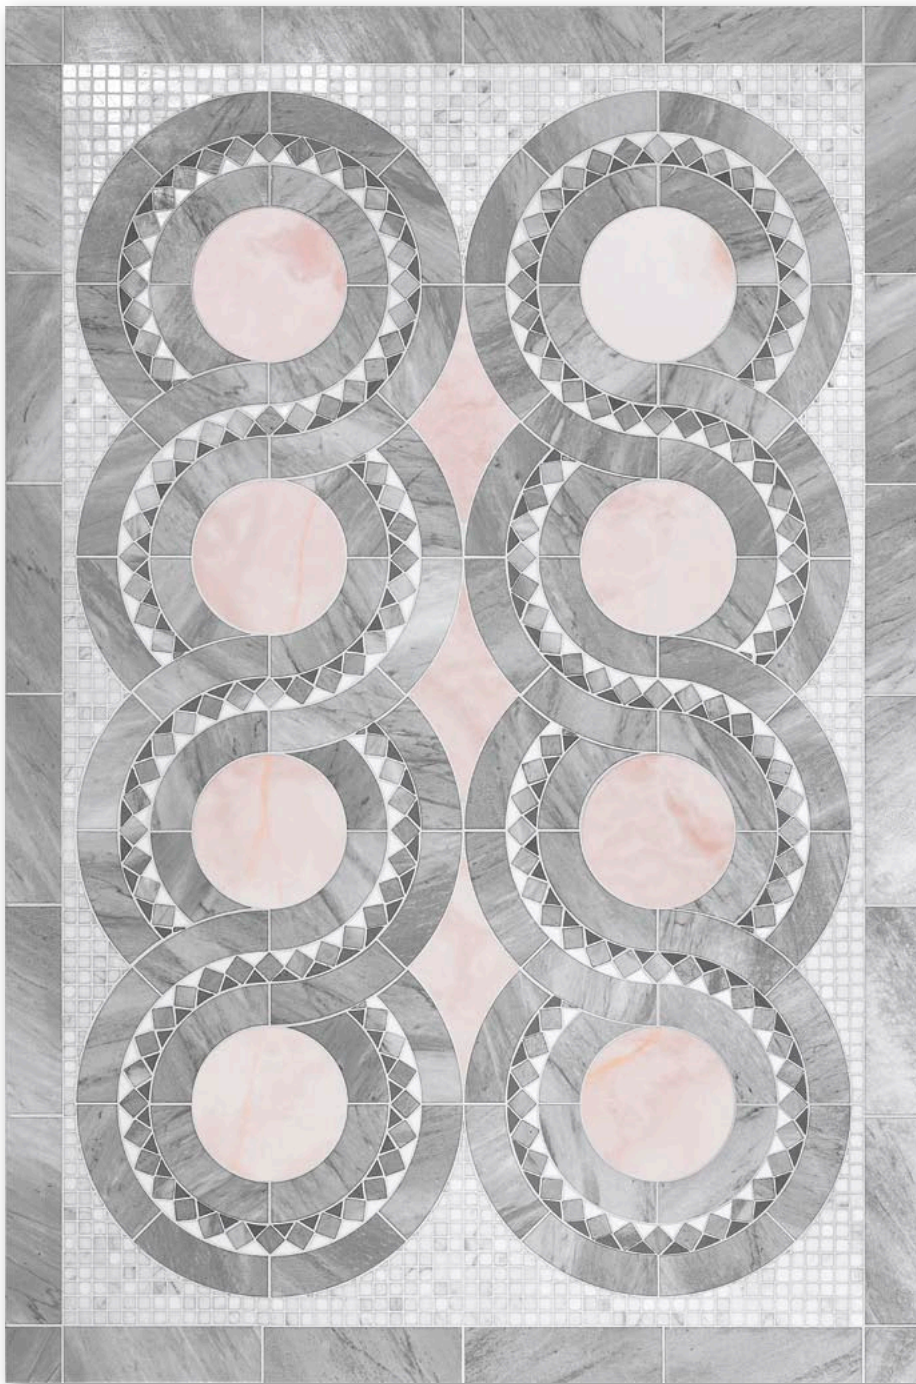

## EXODUS GR

Panel Size:  
100x150 cm  
39<sup>3</sup>/<sub>8</sub>"x59"

*Any custom available*

Suggested Pattern **STATUARIO 15x15 · 5/8"x5/8"**  
Module size: 29,6x29,6 cm · 11 5/8"x11 5/8"

Suggested Field Color **STATUARIO FC3**  
Size: 29,8x29,8 cm · 11 3/4"x11 3/4"