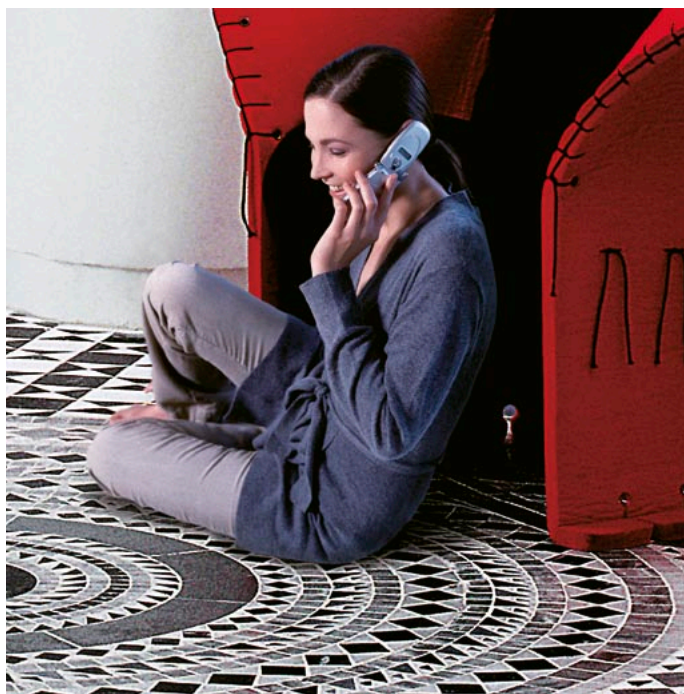

BLACK & WHITE COSMATI

Preziosa e accessibile
al tempo stesso.
Progettata per interni
e altrettanto indicata per esterni.
Questa soluzione racconta
l'equilibrio delle opposizioni,
e organizza le superfici
nel più puro stile Cosmati.

Valuable and accessible
at the same time.
Designed for interiors,
but perfect for outdoor areas.
This solution tells
of the balance of opposites,
organising surfaces
in pure Cosmati style.