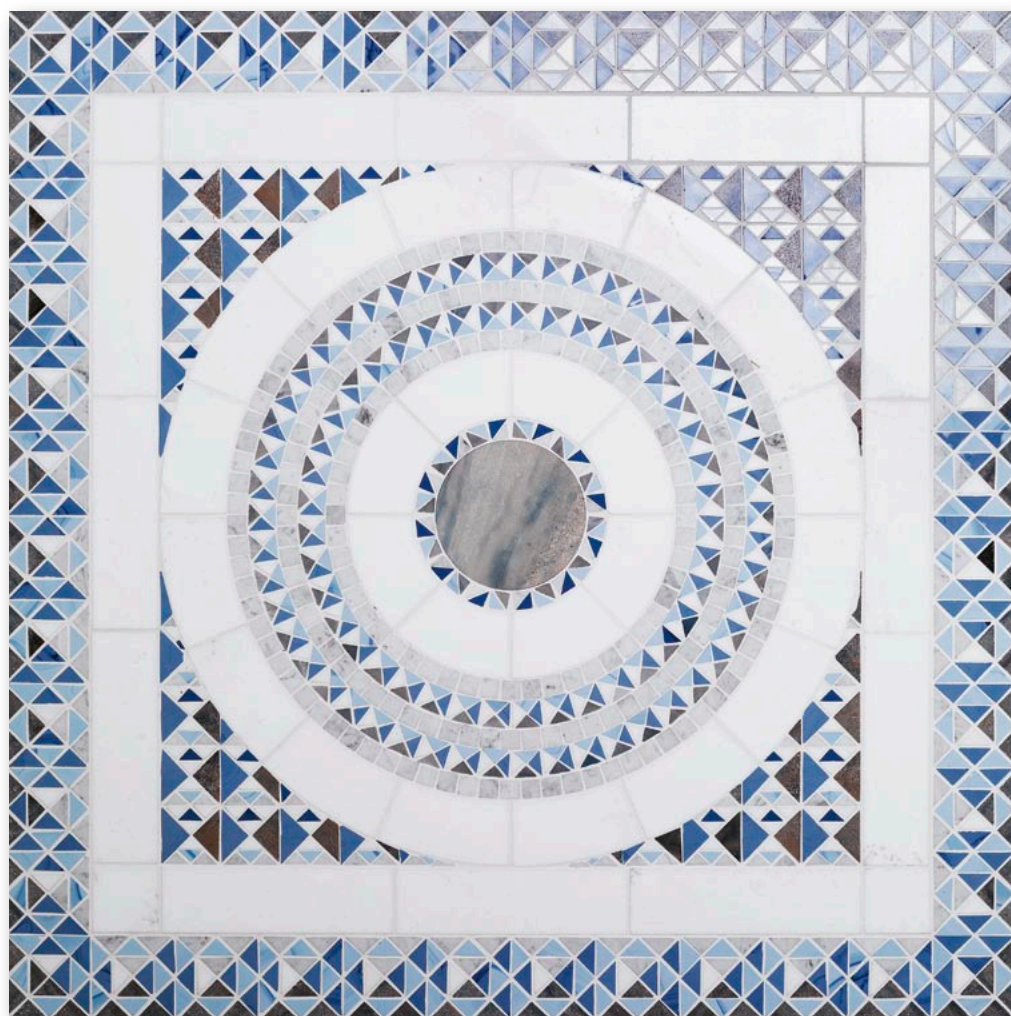

STEROPE PLUS

Panel Size: 120x120 cm · 47 1/4"x47 1/4" · Any custom available
Marble and various colors of vitreus