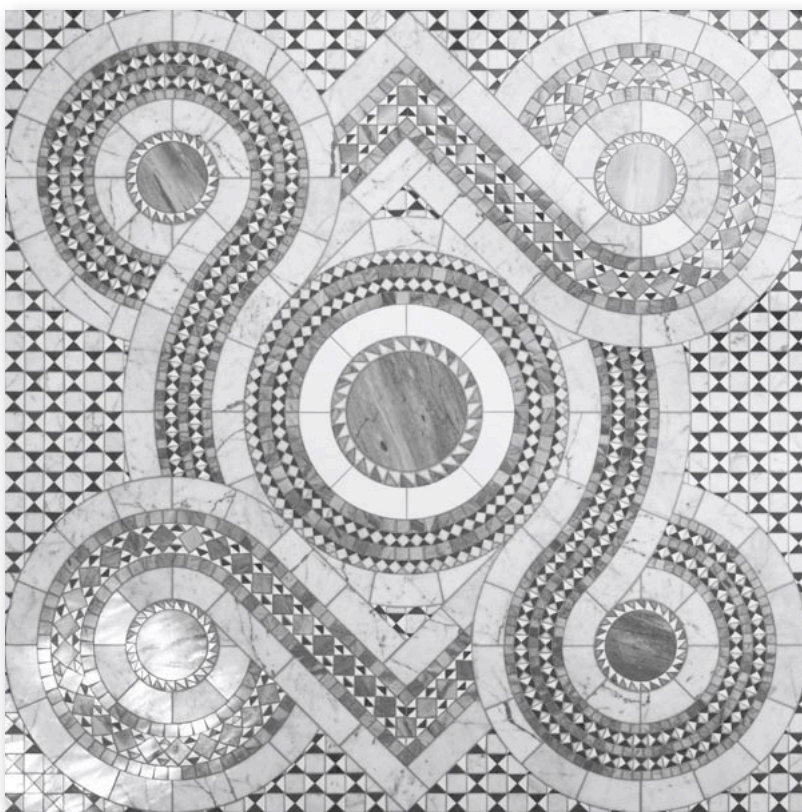

## TARUM GR

Panel Size: 200x200 cm · 78 3/4"x78 3/4" · *Any custom available*

SICIS