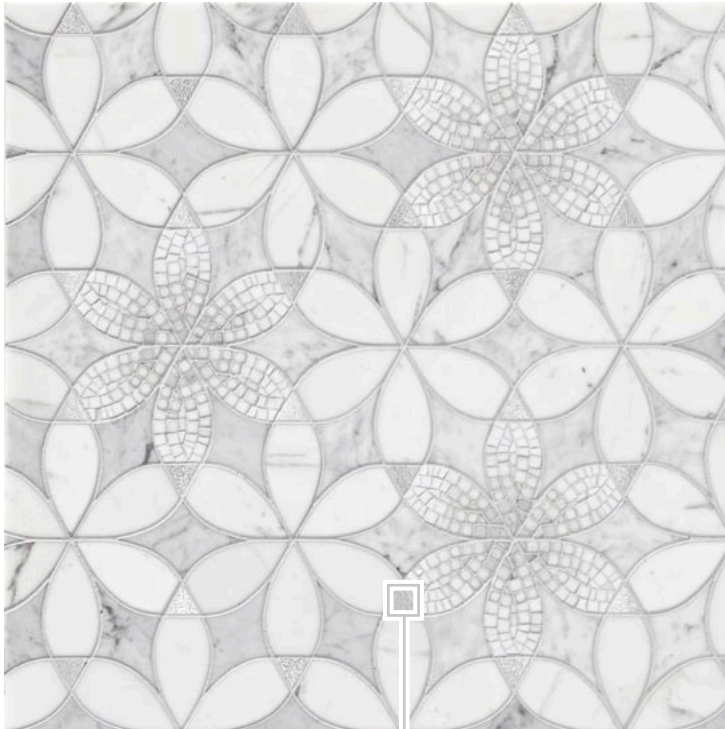

WHITE COSMATI with MOSAIC

DELICATISSIMUM WH
Pattern