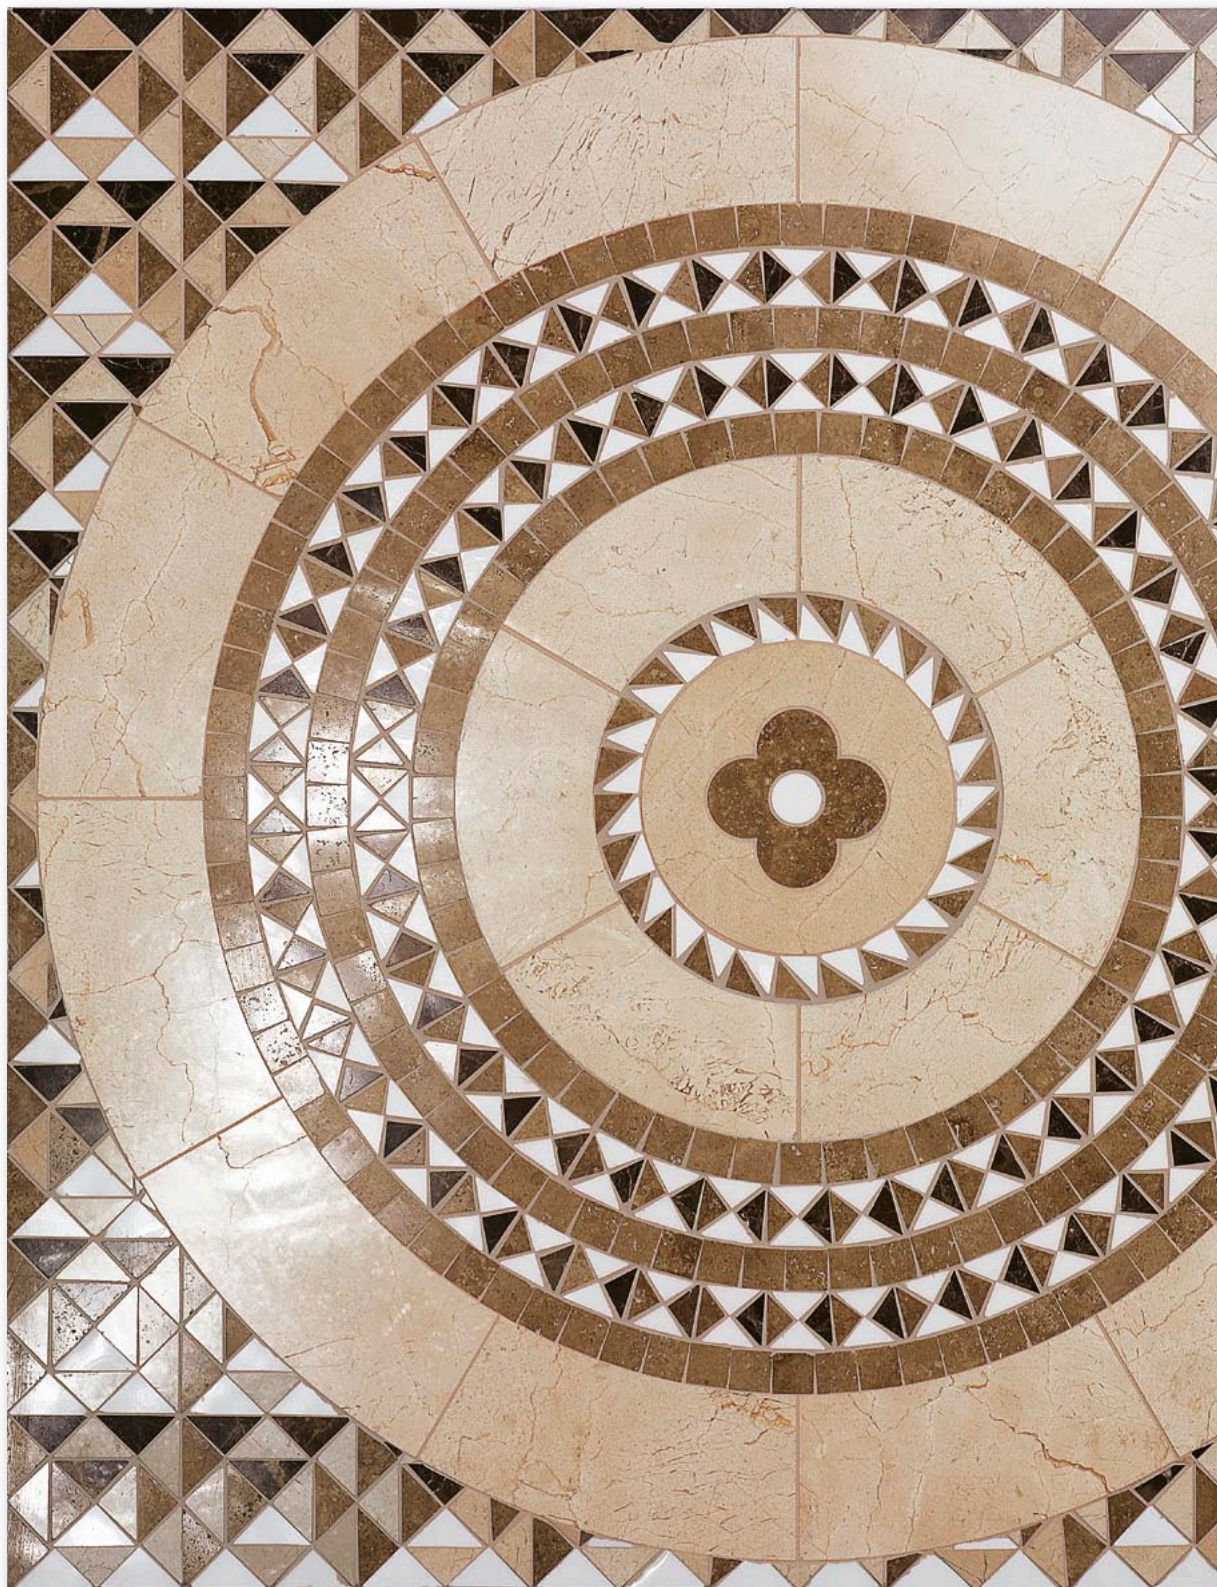

### NEUMIS BE

Panel Size:  
90x90 cm  
35 3/8" x 35 3/8"

*Any custom available*

Suggested Pattern **ODESSA BE**  
Module size: 29,8x29,8 cm · 11 3/4" x 11 3/4"

Suggested Field Color **NOCE FC3**  
Size: 29,8x29,8 cm · 11 3/4" x 11 3/4"