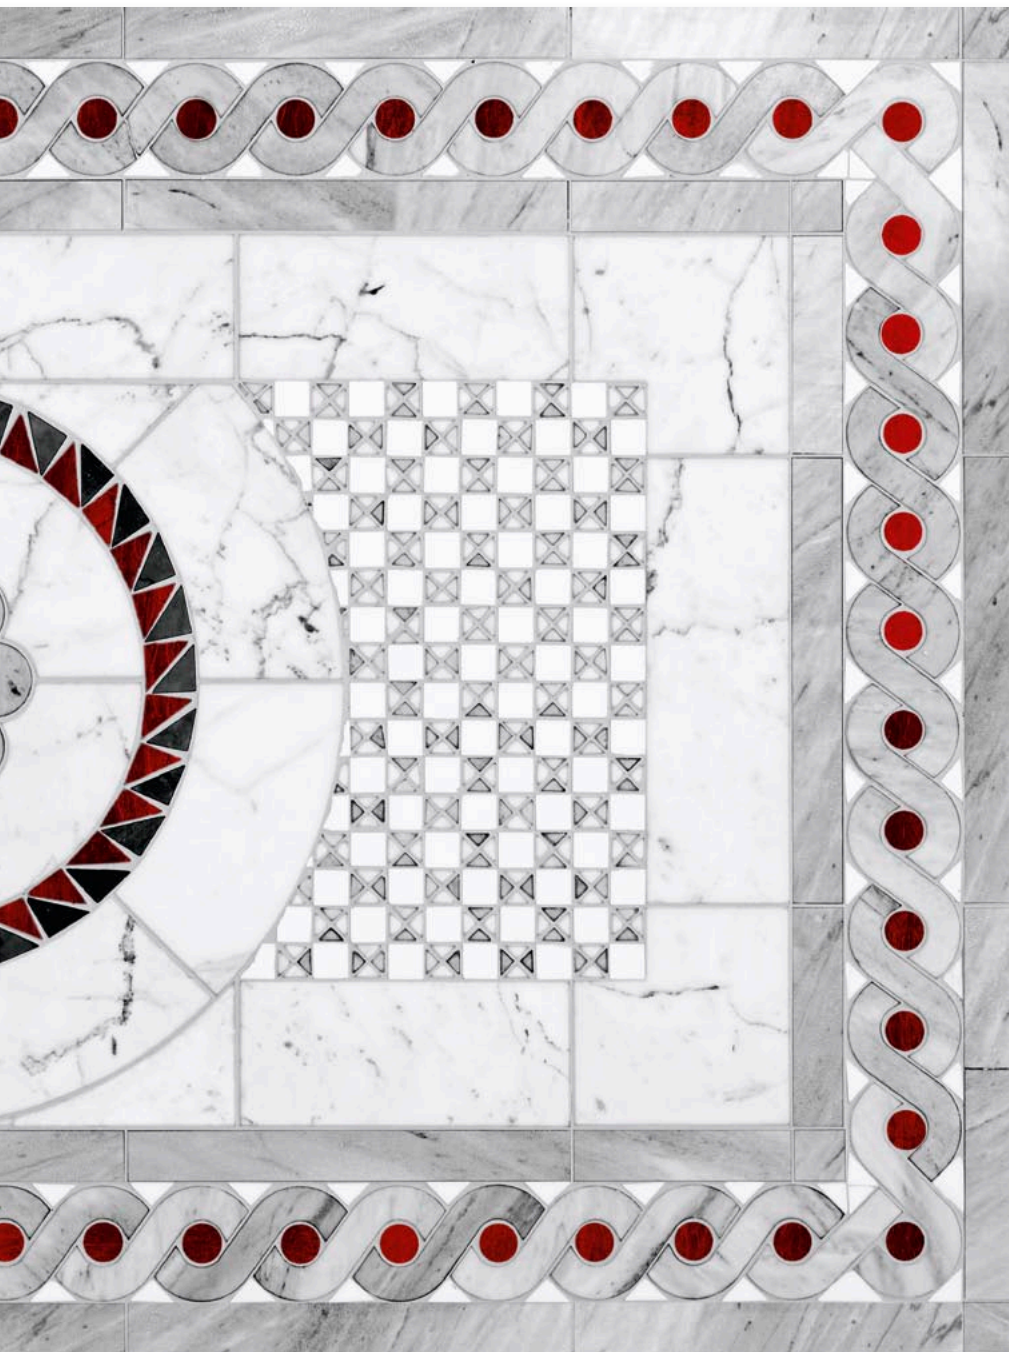

Suggested Pattern **ROMANUS WHC**
Size: 29,8x29,8 cm · 11 3/4" x 11 3/4"