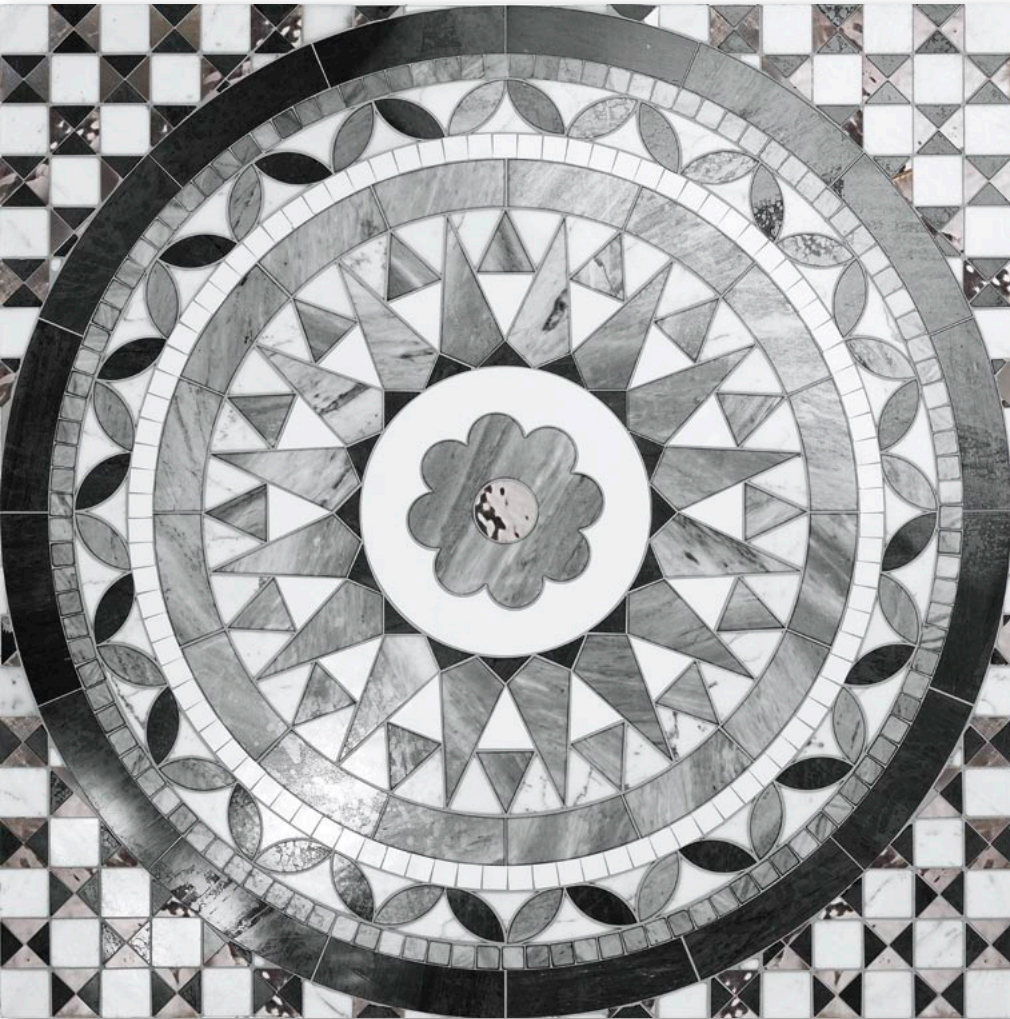

## OCEANUS BW

Panel size: 100x100 cm · 39<sup>3/8</sup>"x39<sup>3/8</sup>"

*Any custom available*

Suggested Pattern **ACARAM BW**

Module size: 29,8x29,8 cm · 11<sup>3/4</sup>"x11<sup>3/4</sup>"

**OCEANUS BWC**