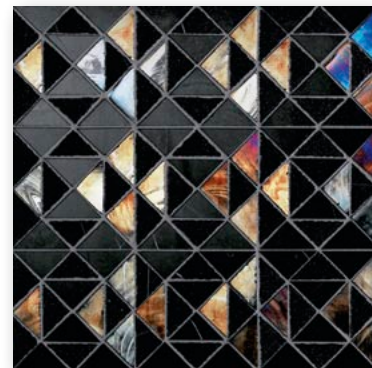

ODESSA BLX Pattern
Module size: 29,8x29,8 cm · 11 3/4" x 11 3/4"