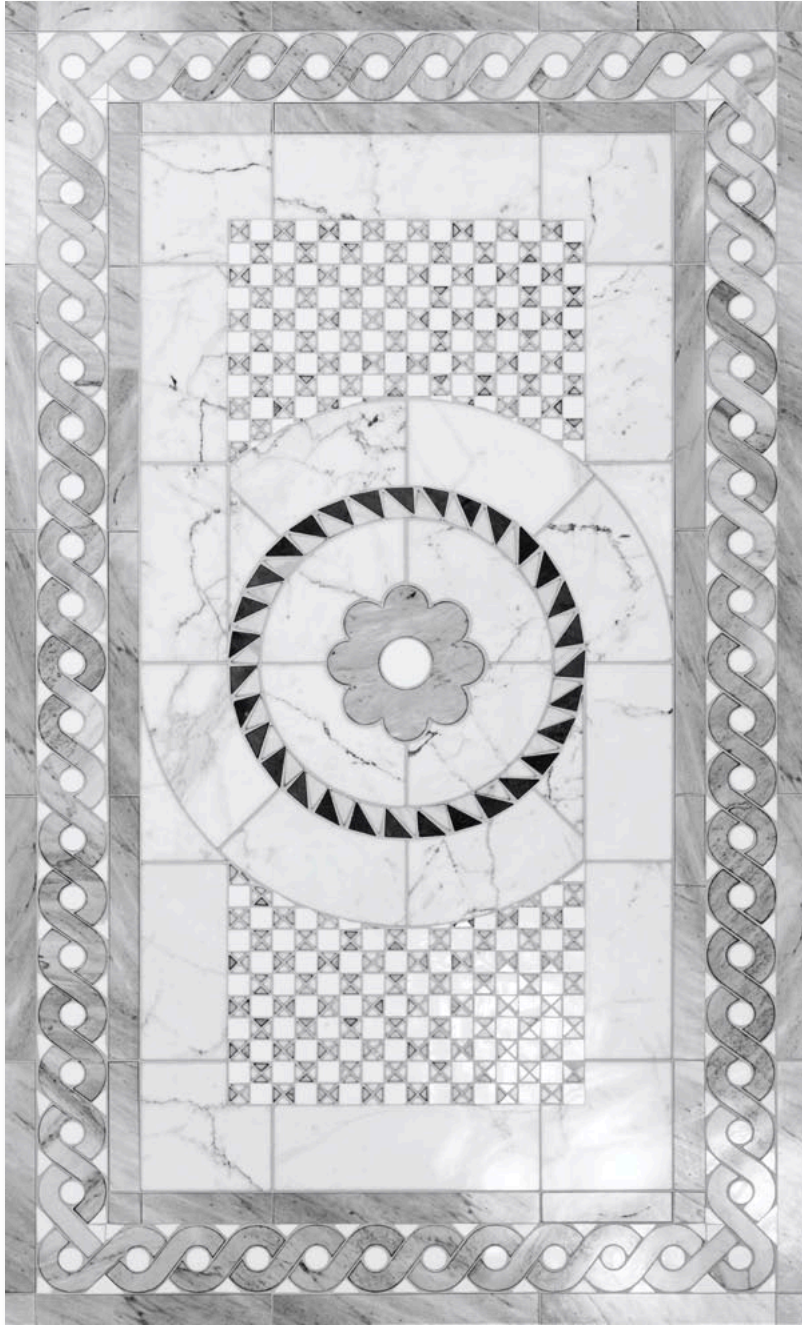

PANEL OFTALSIS WH

OFTALSIS WH

Panel Size: 90x150 cm - 35 3/8" x 59" - Any custom available