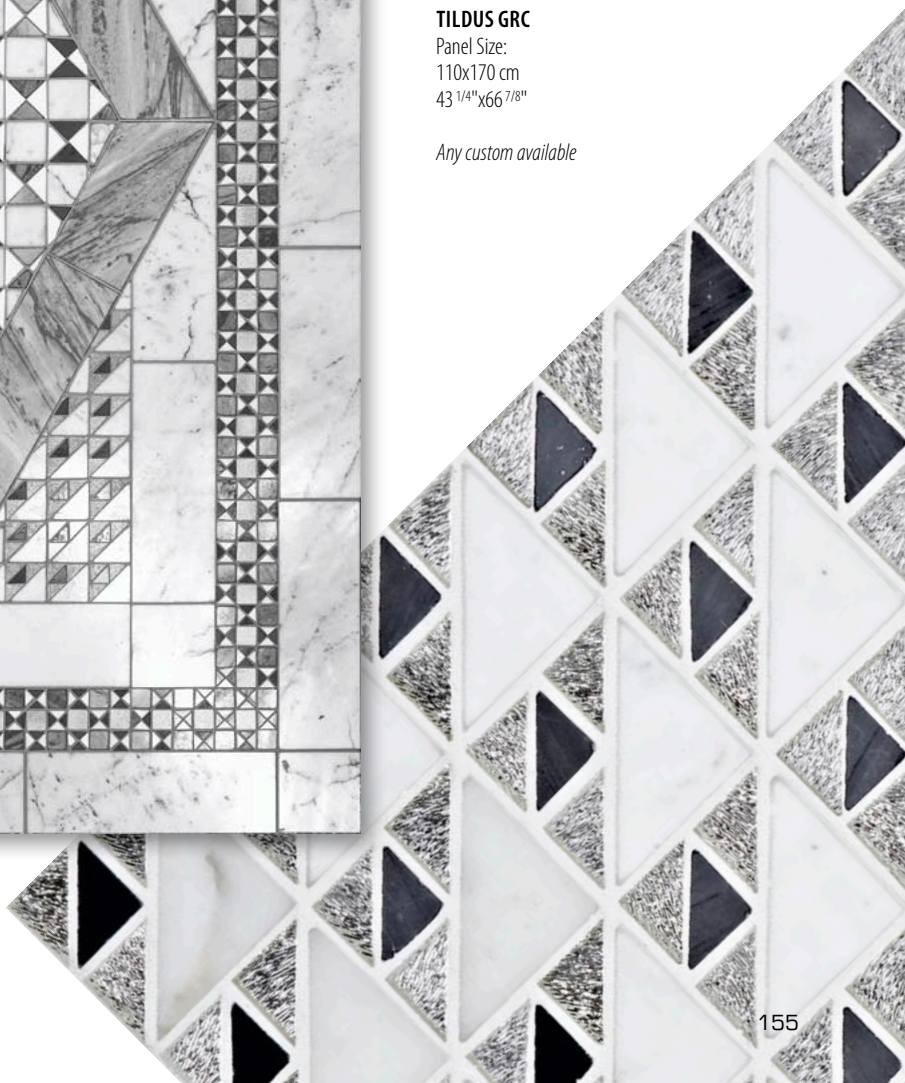

TILDUS GRC

Panel Size:
110x170 cm
43 1/4"x66 7/8"

Any custom available