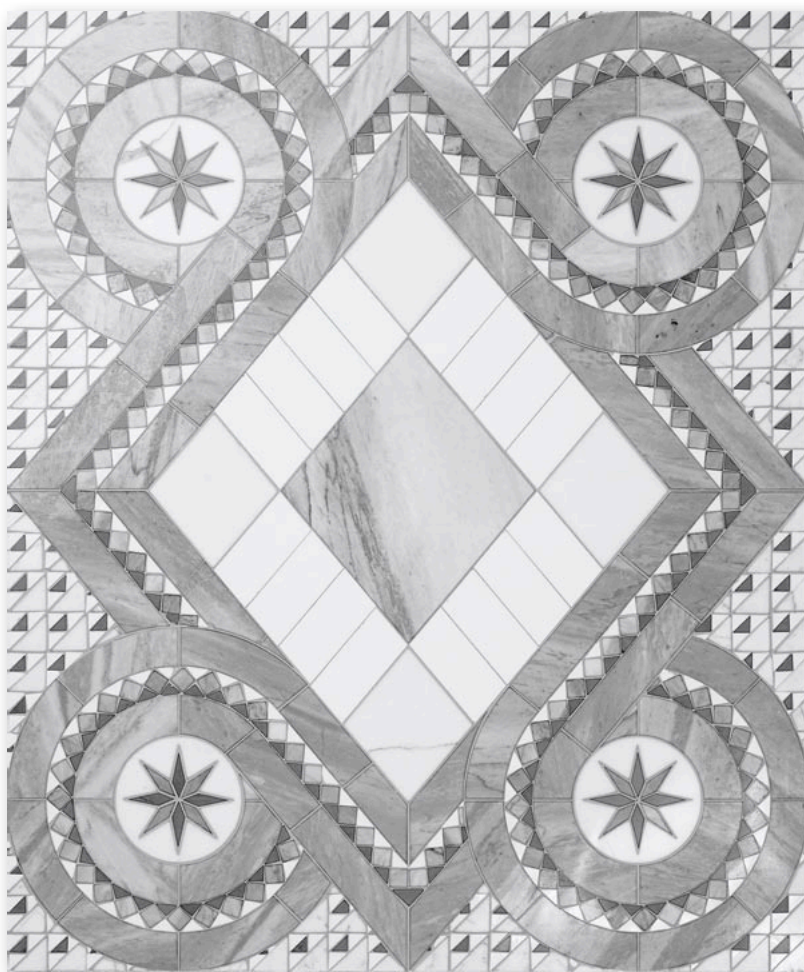

## PLANASIA GR

Panel Size: 100x120 cm · 39 3/8"x47 1/4" · *Any custom available*

GR

SICIS