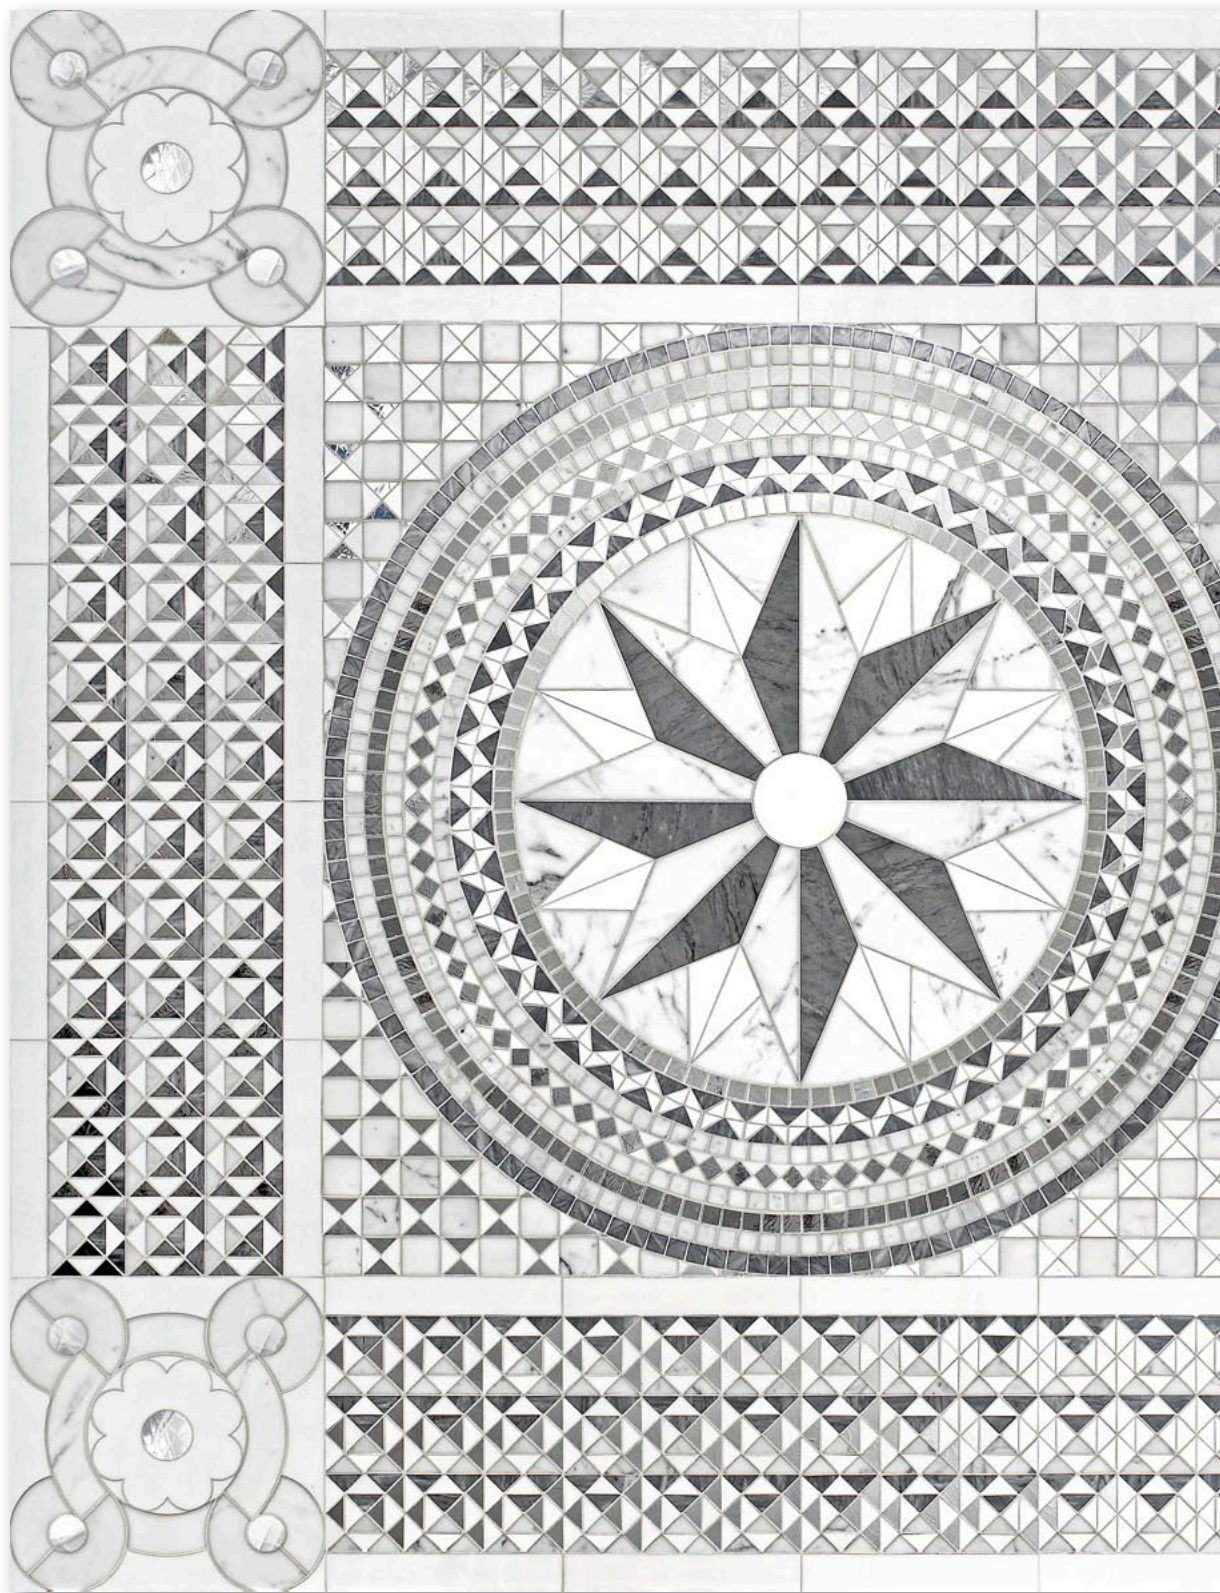

PANEL PLUMIA EXTRA GR