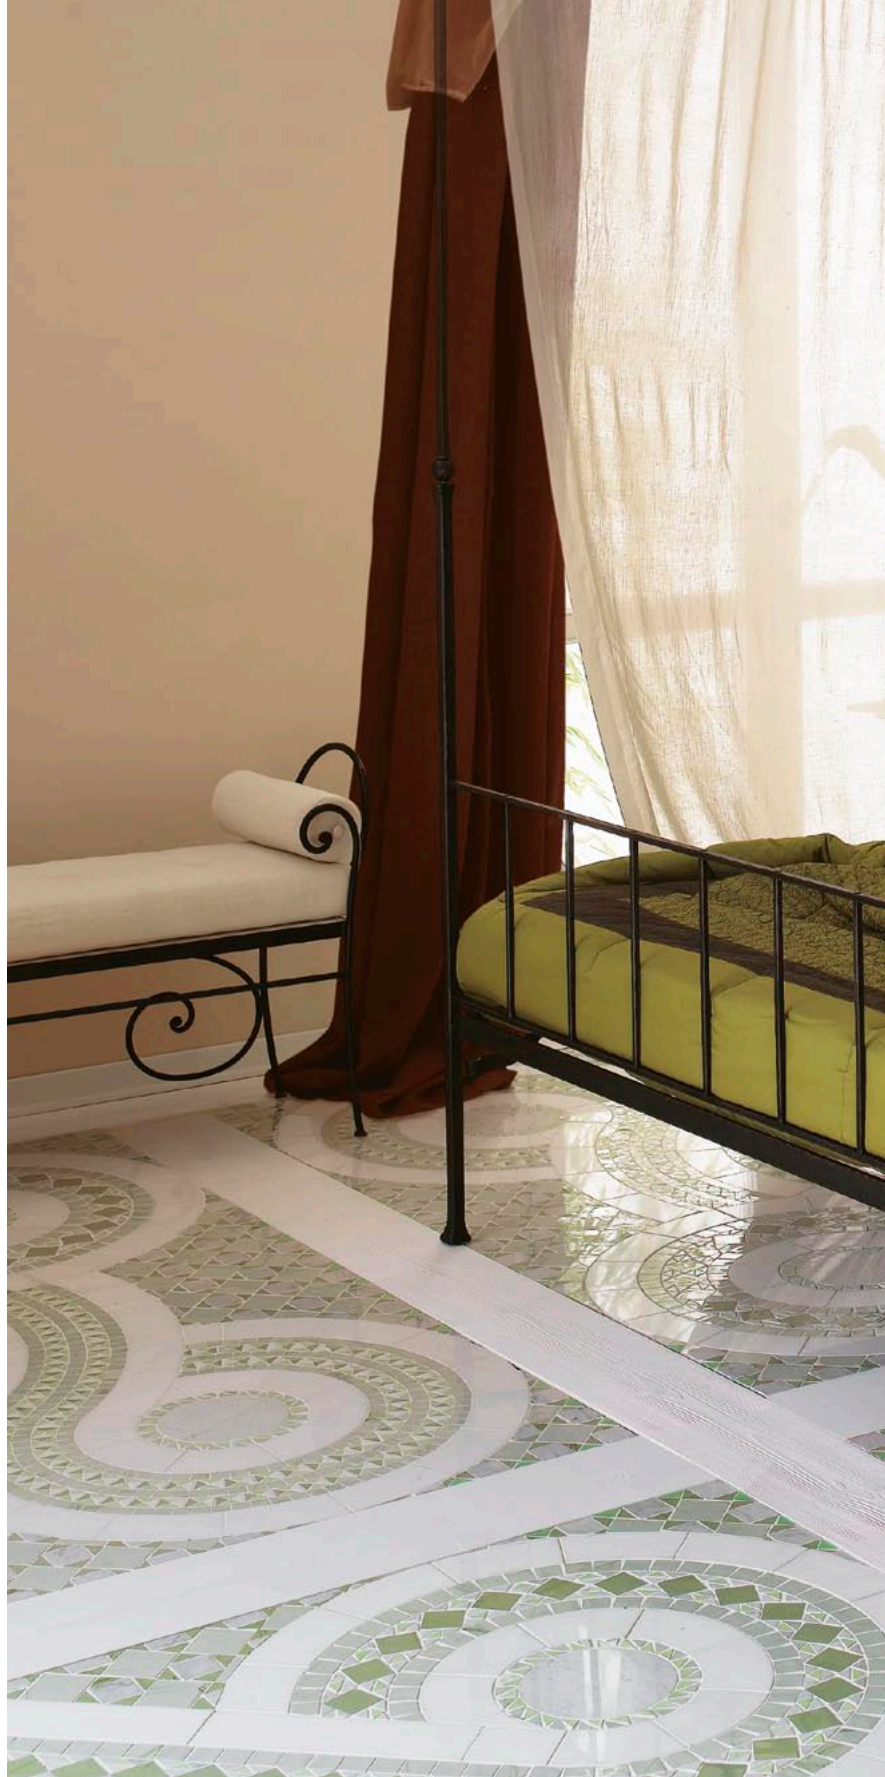

PLUS PANELS