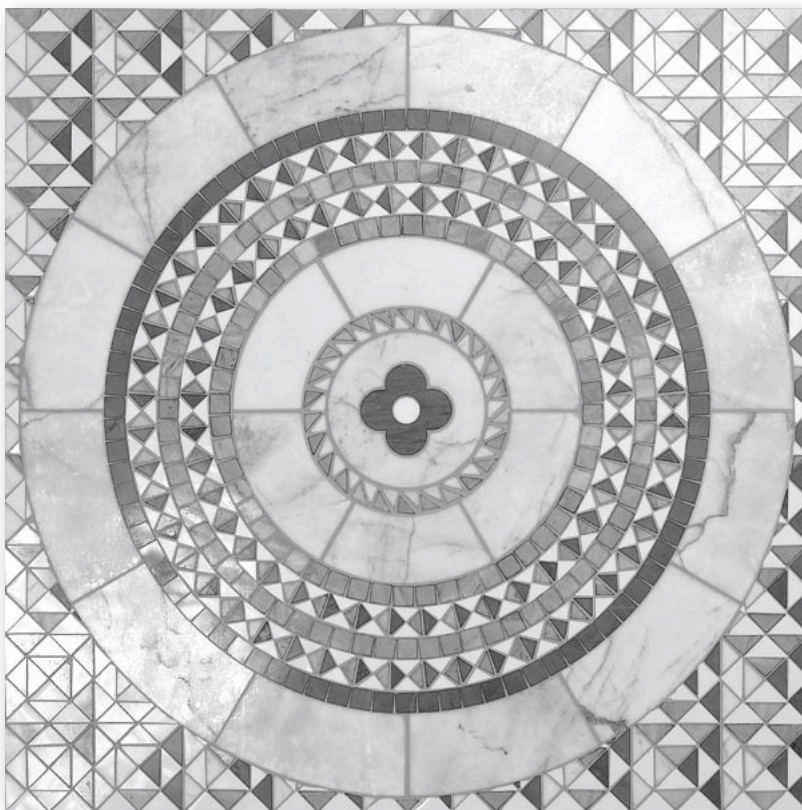

## NEUMIS GR

Panel Size: 90x90 cm · 35 3/8"x35 3/8" · *Any custom available*

SICIS