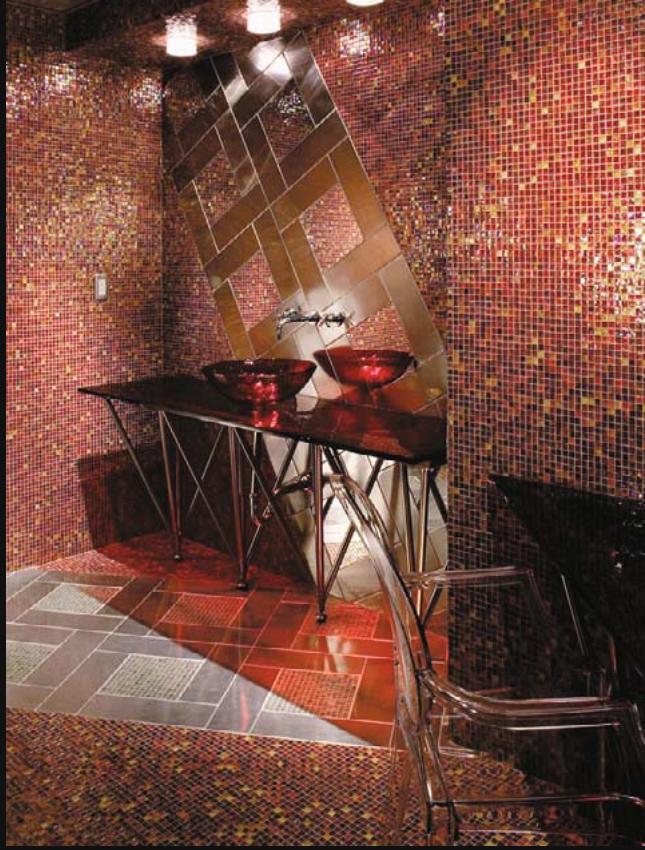

hospitality

Wall: Metallismo™ tessera smooth 04
mm. 64 x 20 - 2 1/2" x 3/4"

Metallismo™: tessera smooth 04
mm. 64 x 20 - 2 1/2" x 3/4"

Metallismo™: tessera smooth L
Iridium Mosaic Collection: dahlia 4 and zinnia 2