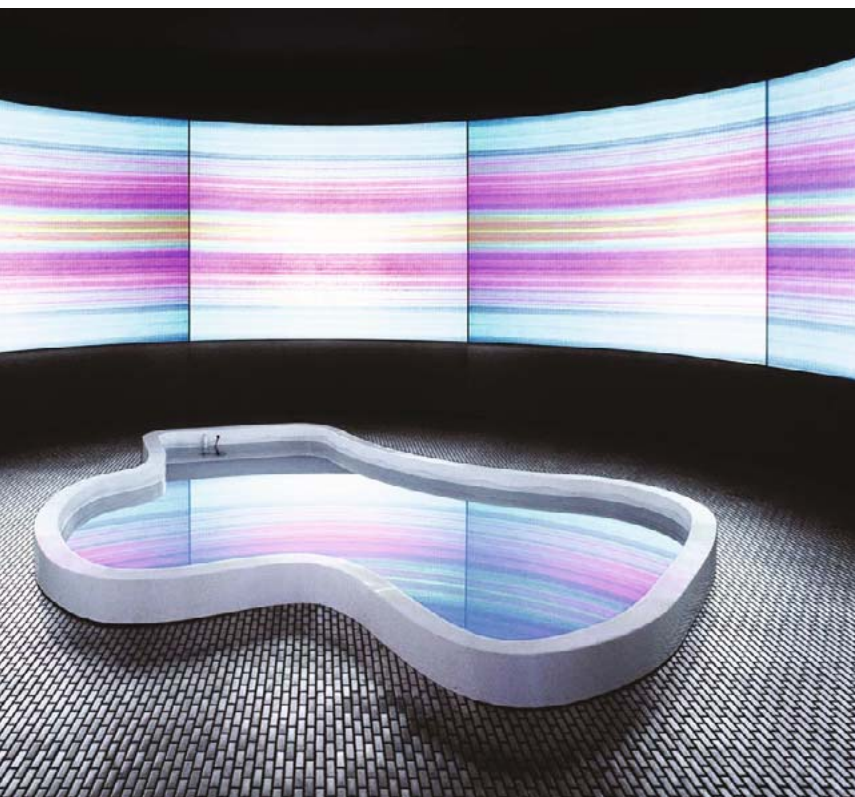

Earthly Paradise: Beyond the Mirror by Studio Marco Piva

Metallismo™; tessera shiny 05 and dot 04
Iridium Mosaic Collection
Marble Mosaic Collection