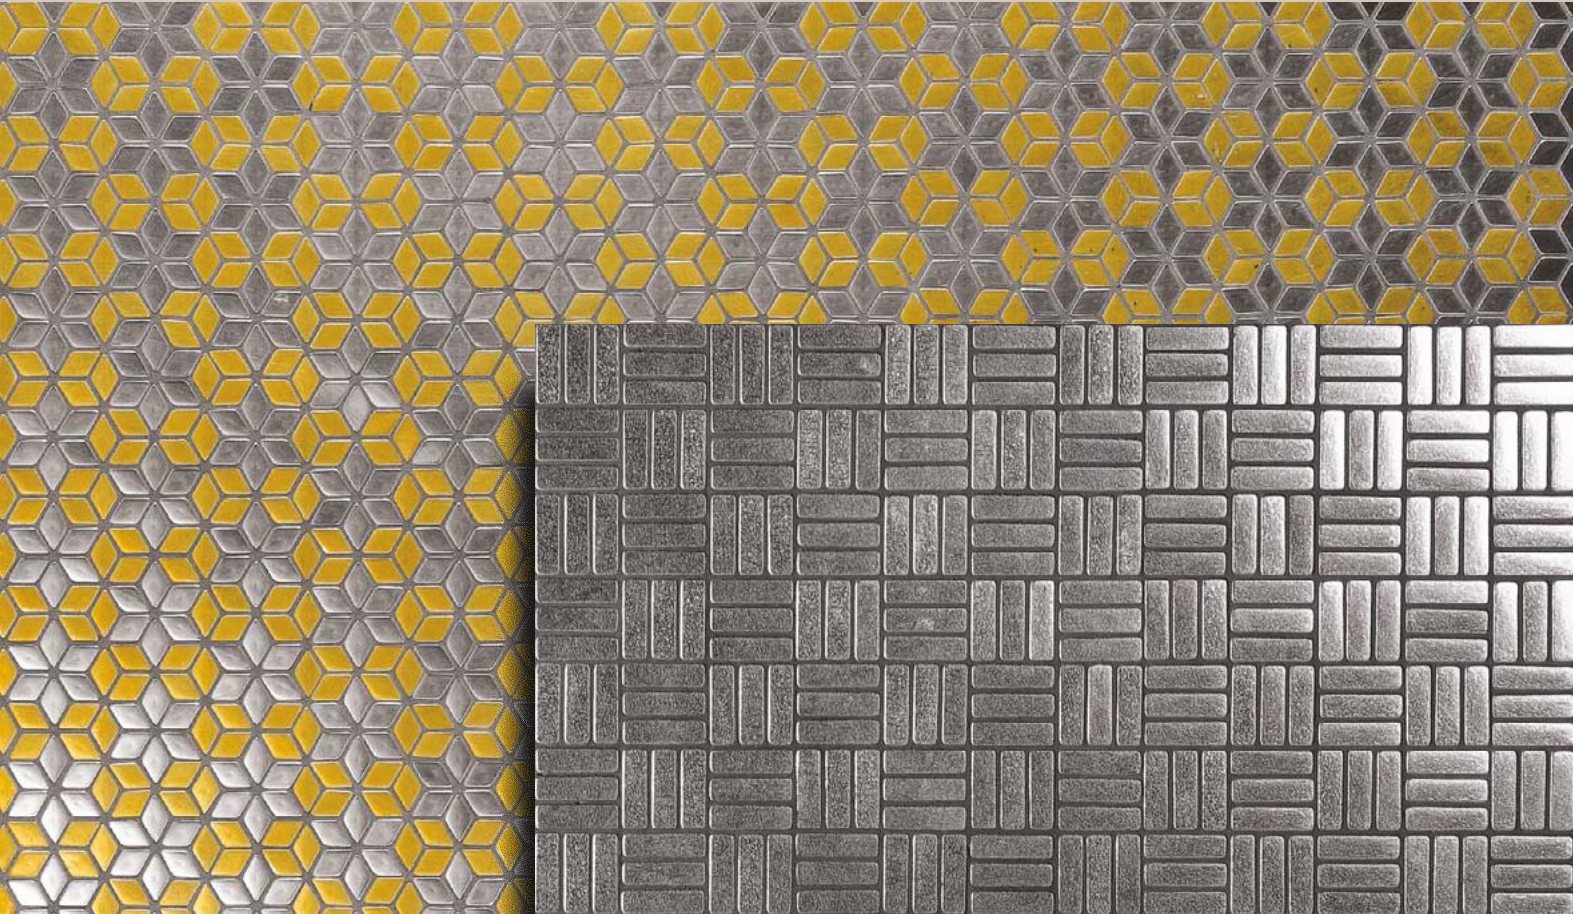

Metallismo : tessera shiny 02 mm. 23 x 40 - 7/8" x 15/8"
Metallismo : tessera gilt 02 mm. 23 x 40 - 7/8" x 15/8"

Metallismo : tessera speckle 04 mm. 64 x 20 - 2 1/2" x 3/4"