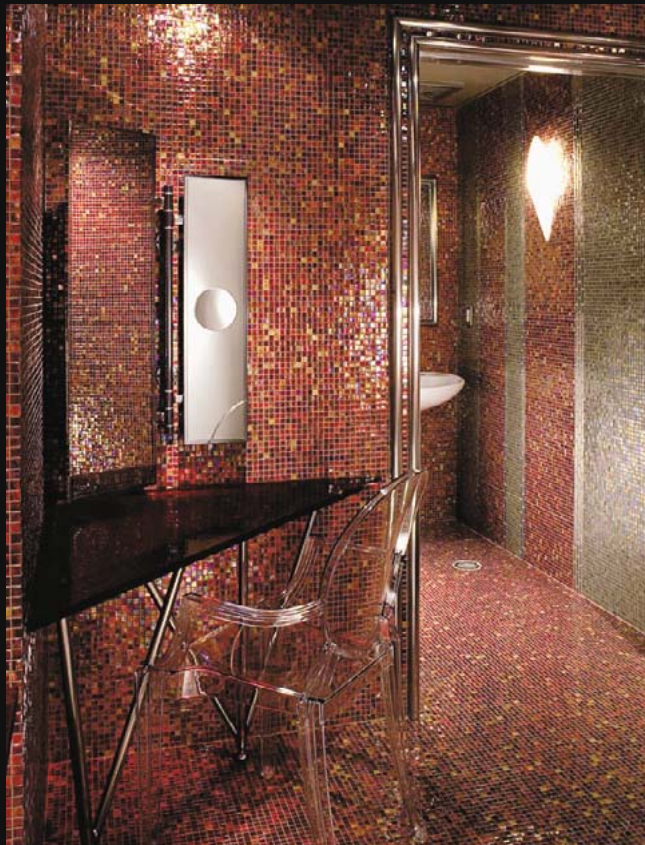

hospitality

Wall: Metallismo™ tessera smooth 04
mm. 64 x 20 - 2 1/2" x 3/4"

Metallismo™: tessera smooth 04
mm. 64 x 20 - 2 1/2" x 3/4"

Metallismo™: tessera smooth L
Iridium Mosaic Collection: dahlia 4 and zinnia 2