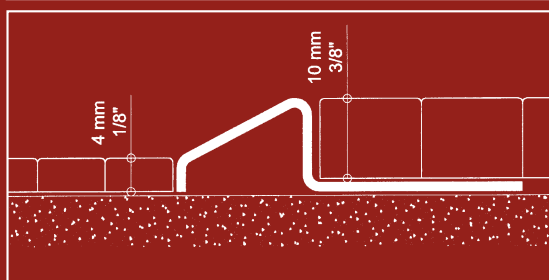

speckle 05 mm. 302 x 306 - 11⁷/₈" x 12"

speckle 05 - 06 mm. 276 x 264 - 10⁷/₈" x 10³/₈"

speckle S mm. 62,4 x 62,4 - 2⁵/₈" x 2⁵/₈"

speckle M mm. 189,7 x 62,4 - 7" x 2⁵/₈"

speckle L mm. 380,6 x 126,1 - 15" x 5"

speckle XL mm. 380,6 x 253,4 - 15" x 10"

07

08

07 finishing available: **smooth**

08 finishings available: **shiny - smooth**

09

010

09 finishings available: **shiny - smooth**

010 finishings available: **shiny - smooth**

		Format code	Tesserae format	Sheet format pre-assemblage	Sheets per box	Sqm. per box
		01	mm. 50 x 21 - 2" x 7/8"	mm. 268 x 284 - 10 1/2" x 11 1/8"	22	1,5
		05	mm. 30 x 20 - 1 1/8" x 3/4"	mm. 286 x 306 - 11 1/4" x 12"	22	1,95
		02	mm. 23 x 40 - 7/8" x 1 5/8"	mm. 264 x 282 - 10 3/8" x 11 1/8"	22	1,48
		02	mm. 23 x 40 - 7/8" x 1 5/8"	mm. 262 x 263 - 10 3/8" x 10 3/8"	22	1,48
		02	mm. 23 x 40 - 7/8" x 1 5/8"	mm. 283 x 238 - 11 1/8" x 9 3/8"	22	1,33
		03	mm. 20 x 20 - 3/4" x 3/4"	mm. 295 x 295 - 11 5/8" x 11 5/8"	22	2
		04	mm. 64 x 20 - 2 1/2" x 3/4"	mm. 295 x 306 - 11 5/8" x 12"	22	1,99

		04	mm. 64 x 20 - 2 1/2" x 3/4"	mm. 262 x 262 - 10 3/8" x 10 3/8"	22	1,53
		04	mm. 64 x 20 - 2 1/2" x 3/4"	mm. 293 x 293 - 11 1/2" x 11 1/2"	22	1,53
	 	04 03	mm. 64 x 20 - 2 1/2" x 3/4" mm. 20 x 20 - 3/4" x 3/4"	mm. 284 x 284 - 11 1/8" x 11 1/8"	22	1,53
	 	04 03	mm. 64 x 20 - 2 1/2" x 3/4" mm. 20 x 20 - 3/4" x 3/4"	mm. 286 x 262 - 11 1/4" x 10 3/8"	22	1,53
		05	mm. 30 x 20 - 1 1/8" x 3/4"	mm. 302 x 306 - 10 7/8" x 12"	22	1,95
	 	06 05	mm. 40 x 90 - 1 5/8" x 3 1/2" mm. 30 x 20 - 1 1/8" x 3/4"	mm. 276 x 264 - 10 7/8" x 10 3/8"	22	1,39