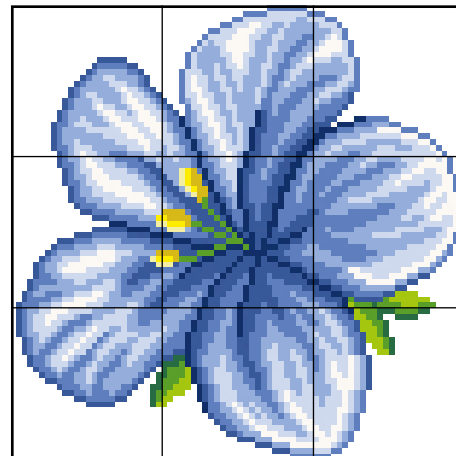

## Modular Elements

Sheet size 29,5x29,5 cm · 11 5/8"x11 5/8" · Tessera size 1x1 cm · 3/8"x3/8"

**SAN stripe 133** (1 sheet)  
Colors: White, Alluminium, Periwinkle, Athena

**SAN field A** (4x4 sheets) 118 x118 cm · 46 1/2"x46 1/2" · Colors: Cloudwhite, Aluminium, Titanium 1