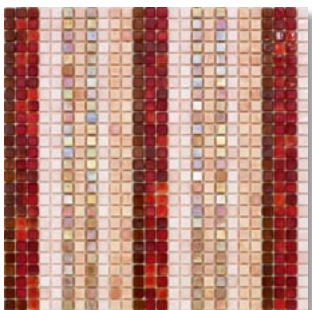

Tarragona Red

Modular Elements

Sheet size 29,5x29,5 cm · 11 5/8"x11 5/8" · Tessera size 1x1 cm · 3/8"x3/8"

TAR-R stripe 138 (1 sheet)
Colors: Rootbeer, Crimson, Coral 1,
Coral 2, Dahlia 2