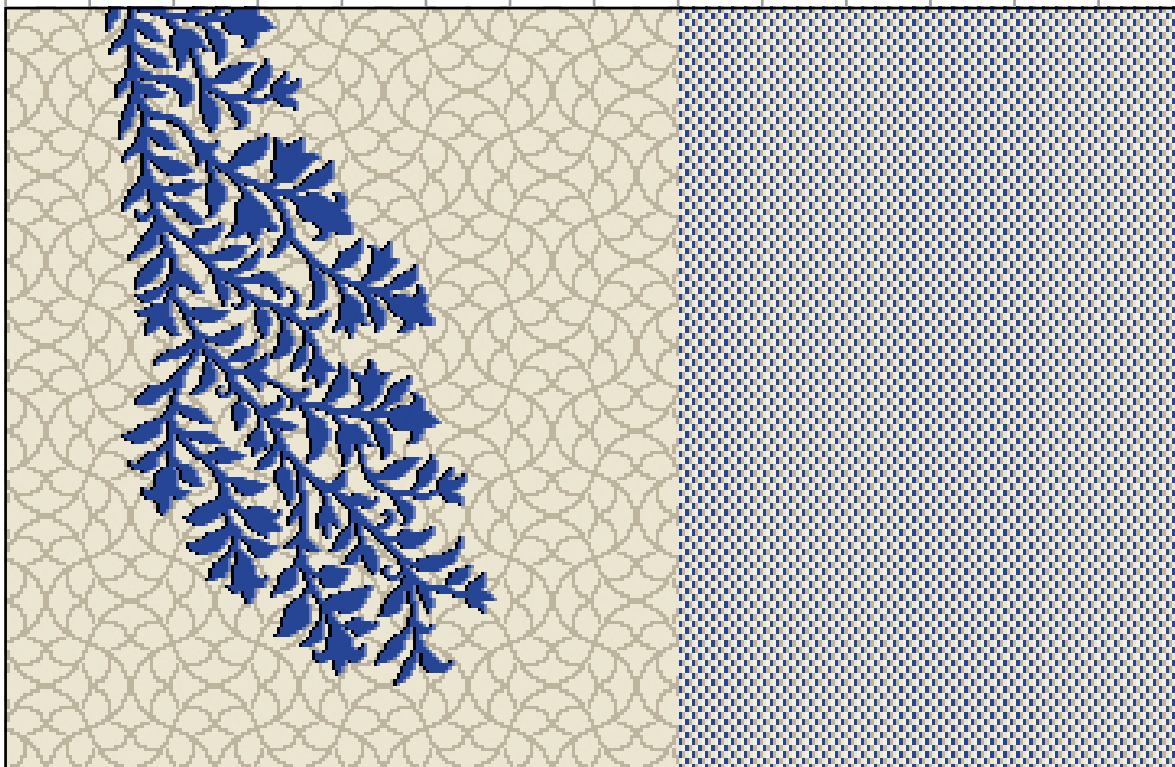

236 cm · 92^{7/8}" (8 sheets)

177 cm · 69^{5/8}" (6 sheets)

Chia Blue
Modular
Composition
Example 1
(14 x 9 sheets)
413 x 265,5 cm
162^{5/8}" x 104^{1/2}"

118 cm · 46^{1/2}" (4 sheets)

88,5 cm · 34^{7/8}" (3 sheets)

206,5 cm · 81^{1/4}" (7 sheets)