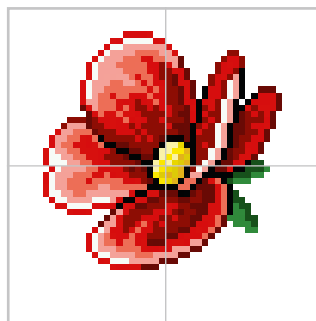

Malaga

Modular Elements

Sheet size 29,5x29,5 cm · 11 5/8"x11 5/8" · Tessera size 1x1 cm · 3/8"x3/8"

Pixel Items

Colors:
Marigold 3,
Daisy, Platinum,
Chestnut 1

Colors:
Marigold 3,
Platinum,
Chestnut 1