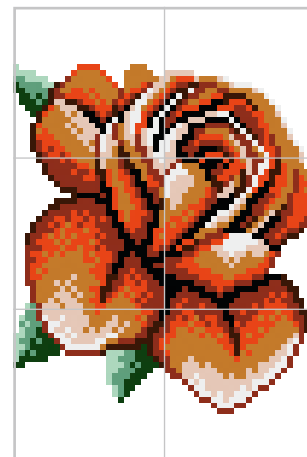

MLT-Ritem 2 (2x3 sheets) 59x88,5 cm · 23 1/4"x34 7/8"