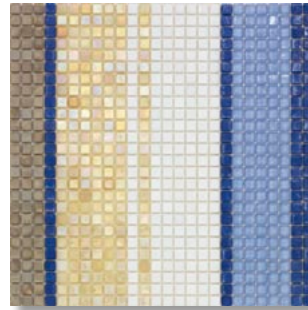

## Modular Elements

Sheet size 29,5x29,5 cm · 11 5/8"x11 5/8" · Tessera size 1x1 cm · 3/8"x3/8"

**ARL field A** (1 sheet)  
Colors: Chestnut 2, Marigold 1

**ARL stripe 107** (1 sheet)  
Colors: White, Titanium 0, Marigold 1, Chestnut 2