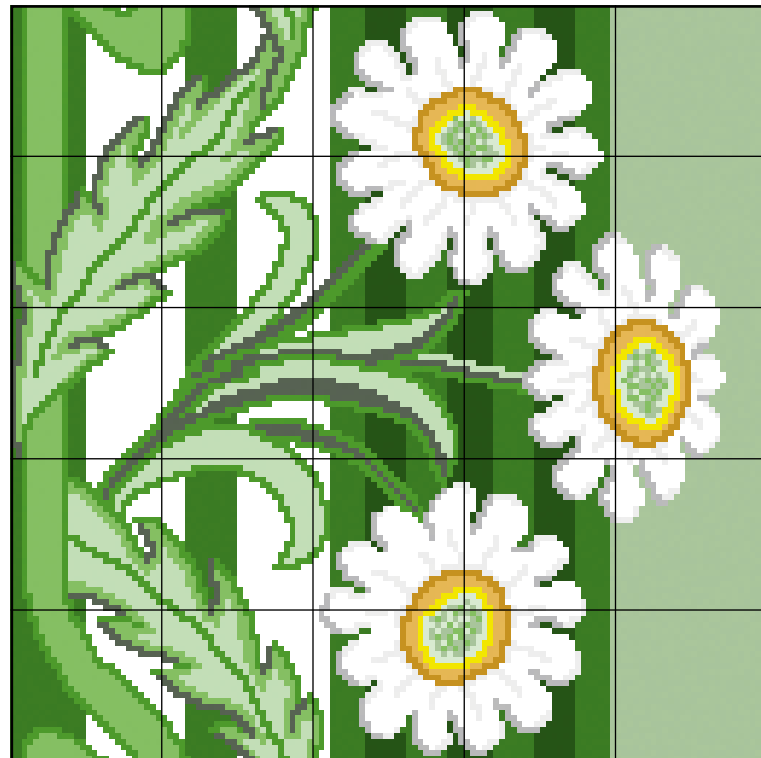

GRA-G item 1 (5x5 sheets) 147,5x147,5 cm · 58 1/8" x 58 1/8"