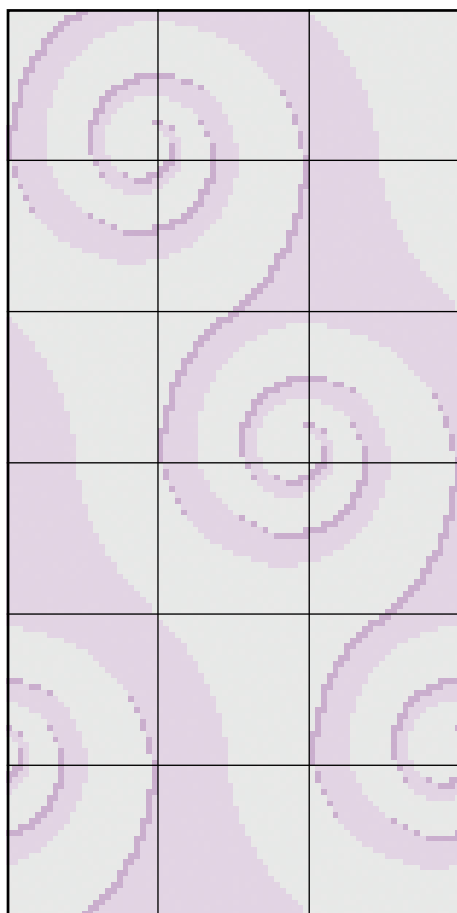

CAS field A (3x6 sheets) 88,5x177 cm · 34^{7/8}"x69^{5/8}"
Colors: Aluminium, Amethyst 0, Amethyst 2