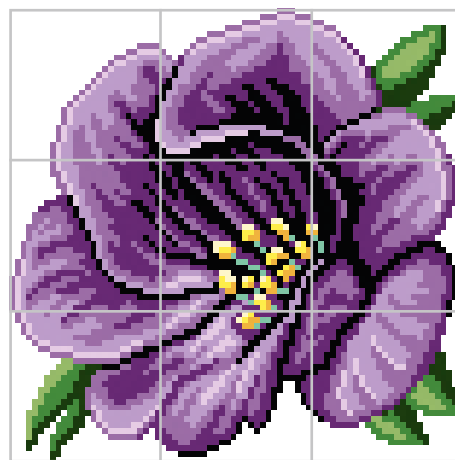

CAS item 3 (3x3 sheets) 88,5x88,5 cm · 34^{7/8}"x34^{7/8}"