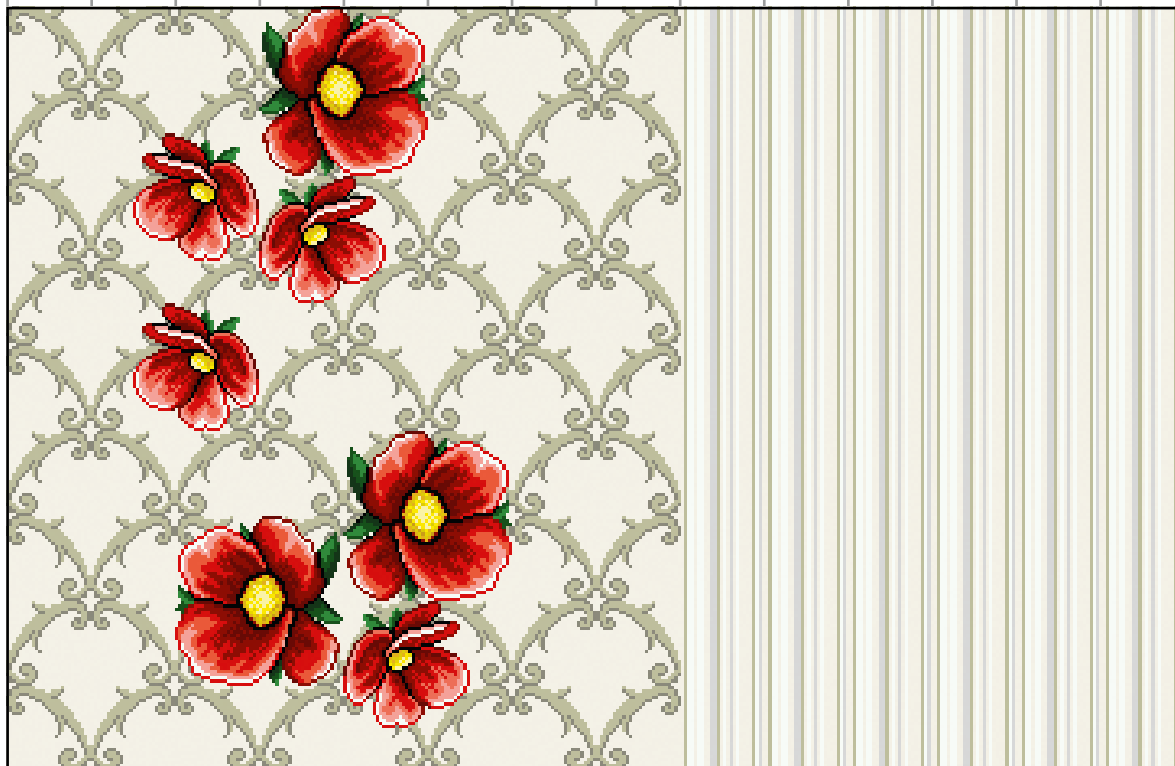

236 cm · 92 7/8" (8 sheets)

177 cm · 69 5/8" (6 sheets)

Malaga

Modular
Composition
Example

(14 x 9 sheets)
413 x 265,5 cm
162 5/8" x 104 1/2"