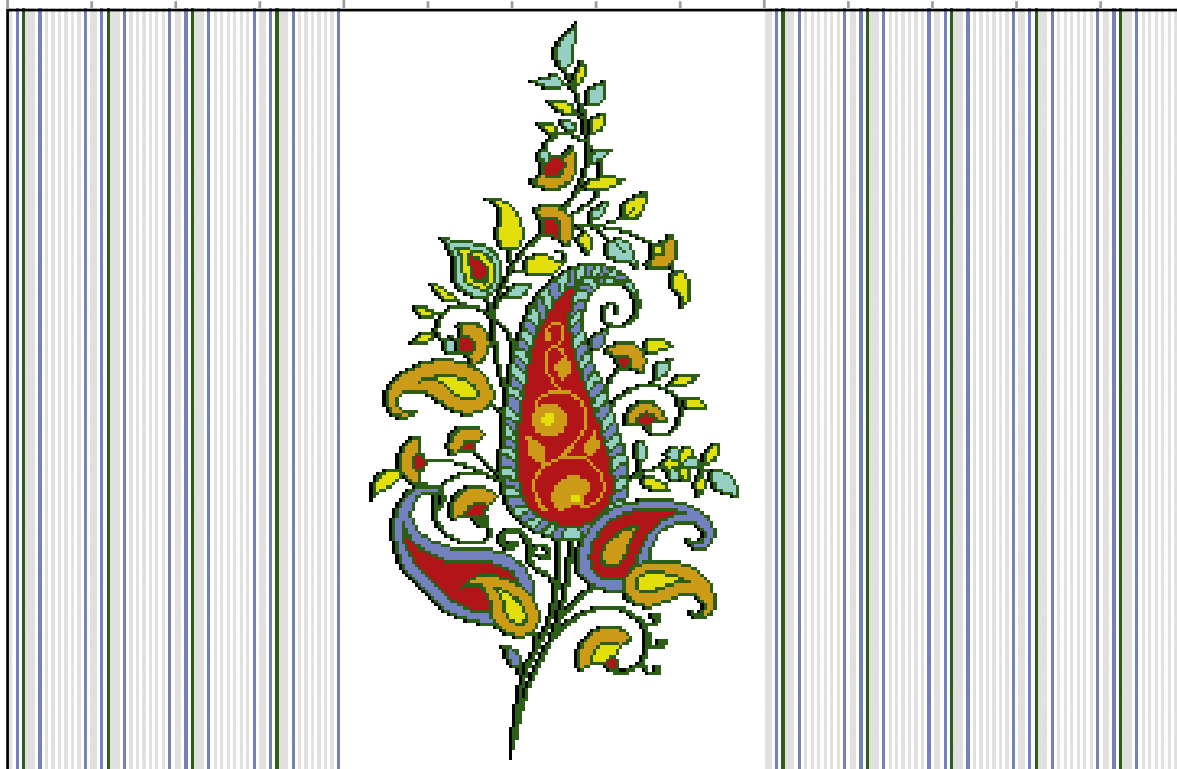

118 cm · 46 1/2" (4 sheets)

147,5 cm · 58 1/8" (5 sheets)

147,5 cm · 58 1/8" (5 sheets)

Anamur
Modular
Composition
Example 1
(14 x 9 sheets)
413 x 265,5 cm
162 5/8" x 104 1/2"

177 cm · 69 5/8" (6 sheets)

88,5 cm · 34 7/8" (3 sheets)

147,5 cm · 58 1/8" (5 sheets)