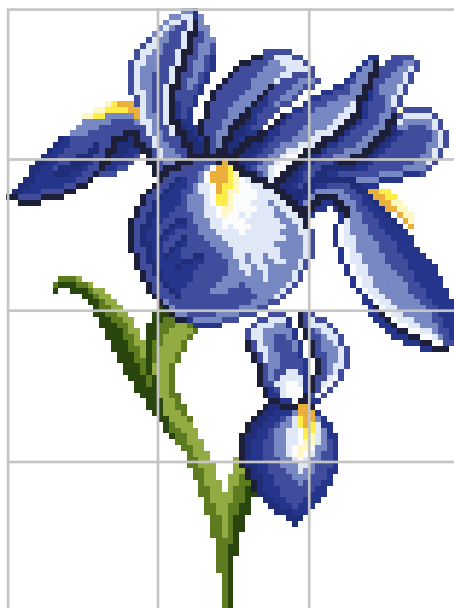

KAL item 1 (3x4 sheets) 88,5x118 cm · 34 7/8"x46 1/2"