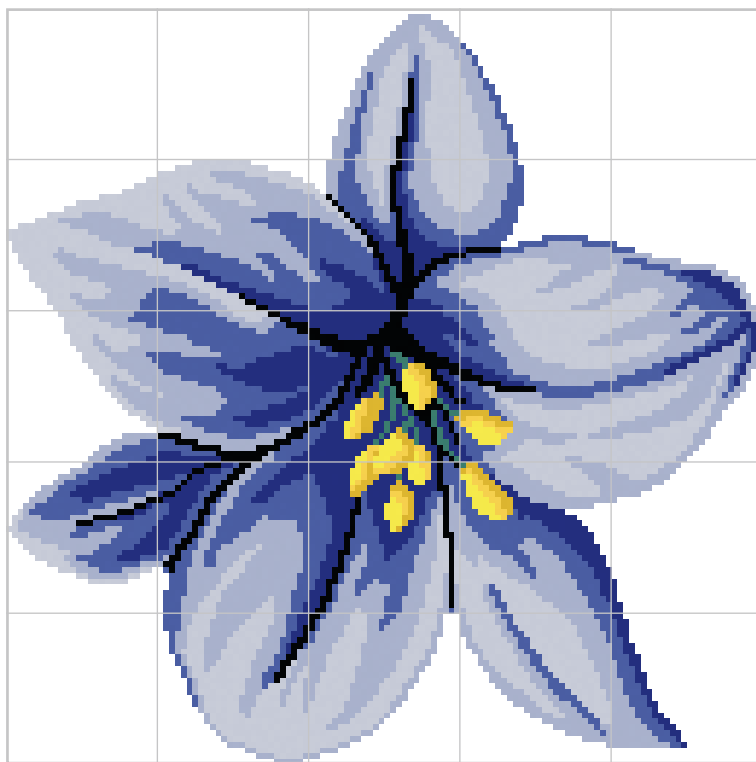

ATE-B item 2 (5x5 sheets) 147,5x147,5 cm · 58 1/8" x 58 1/8"