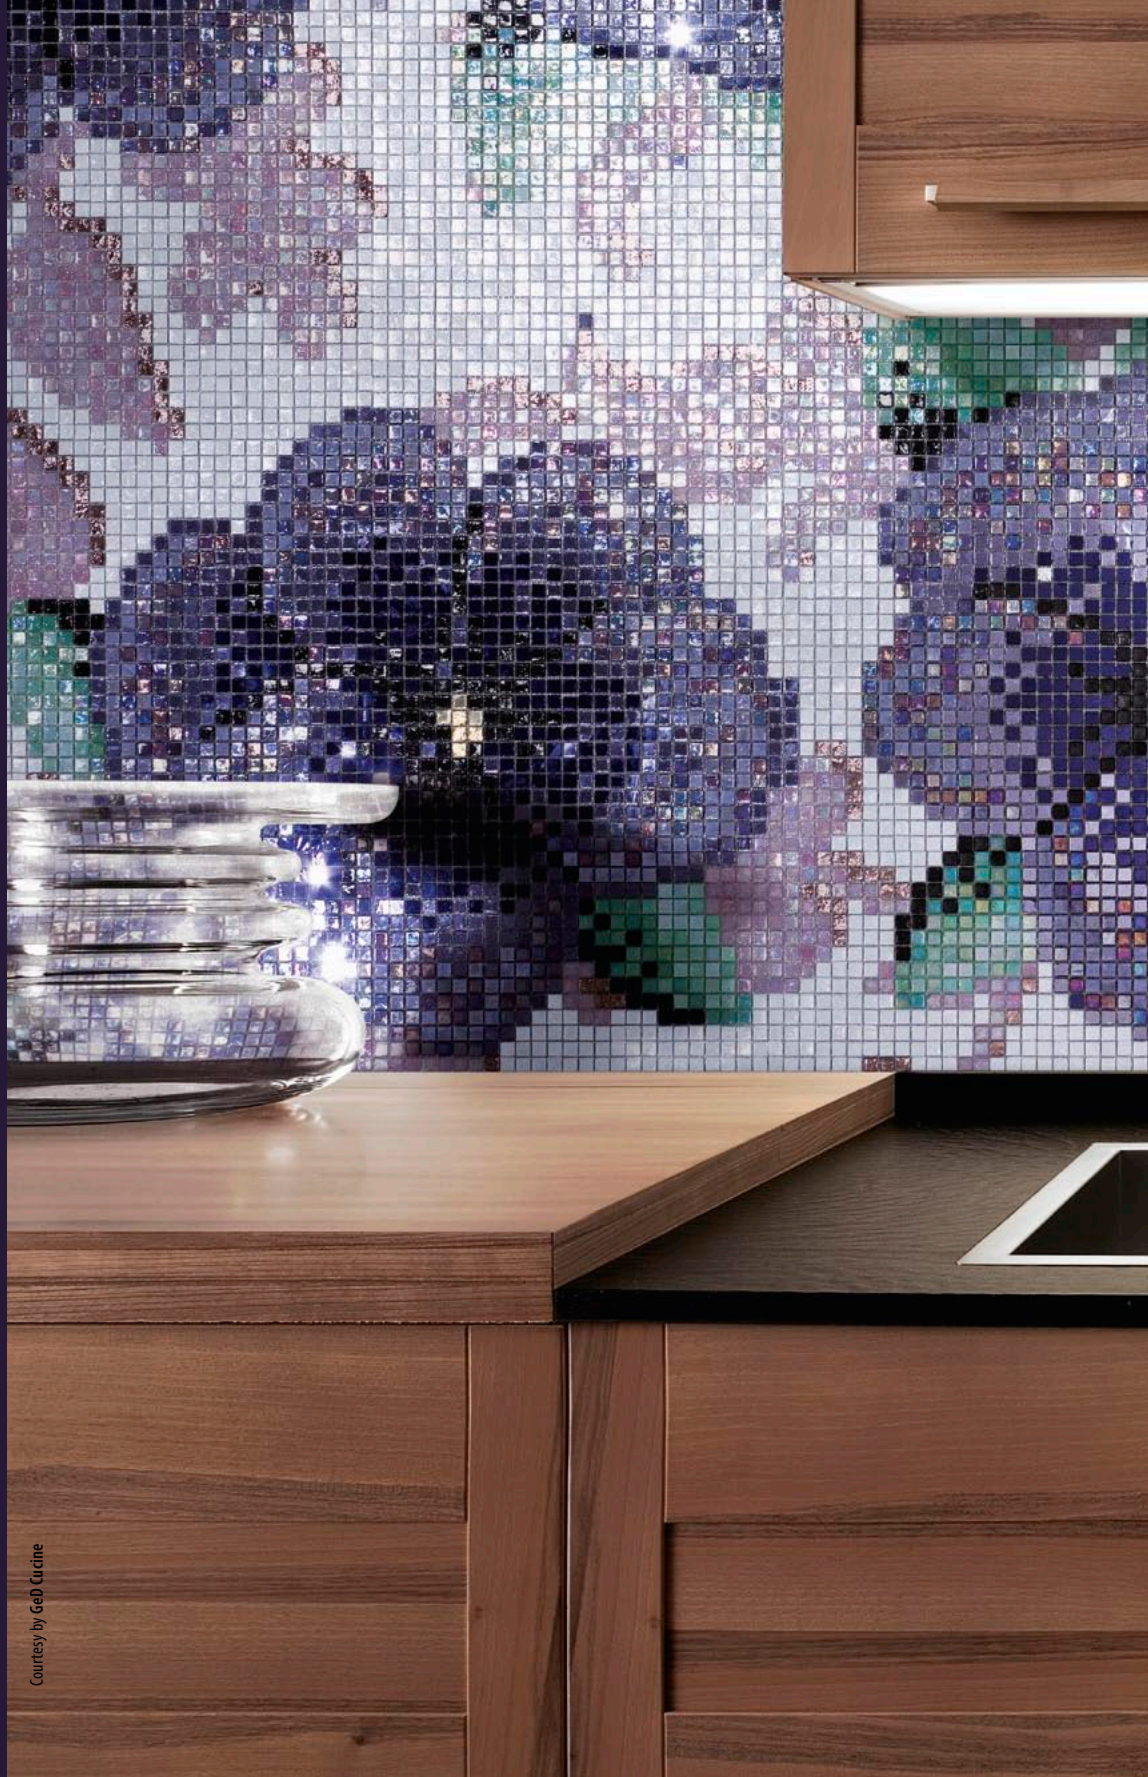

Chora

Courtesy by Geo Curcine

SICIS