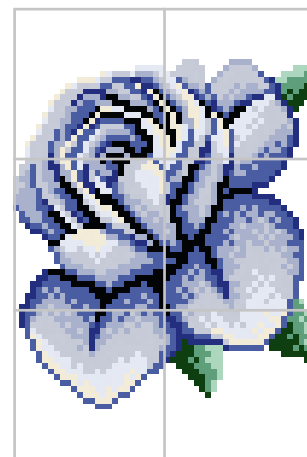

## Modular Elements

Sheet size 29,5x29,5 cm · 11 5/8"x11 5/8" · Tessera size 1x1 cm · 3/8"x3/8"

**MLT-B stripe 128** (1 sheet)  
Colors: Cloudwhite, Aluminium, Hermes, Iris 4

**MLT field A** (4x5 sheets) 118 x147,5 cm · 46 1/2"x58 1/8" · Colors: Cloudwhite, Aluminium, Hermes