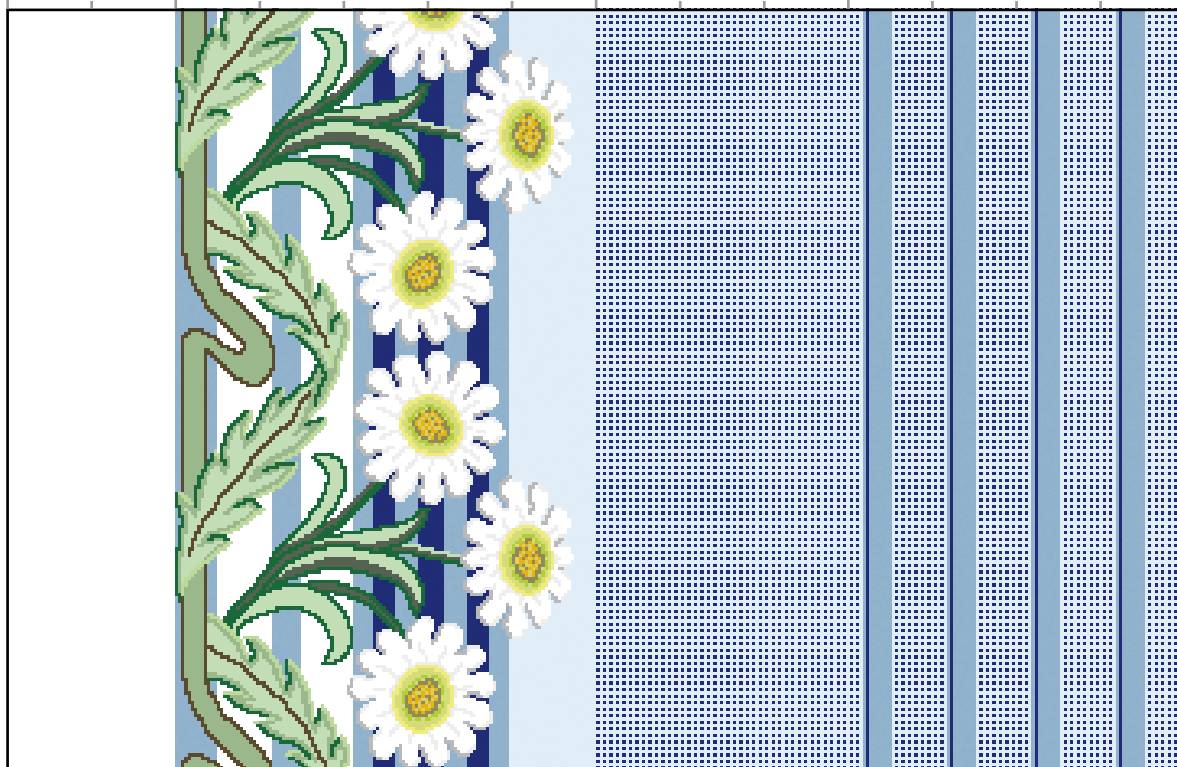

Gradelle Blue

Modular
Composition
Example 1

(14 x 9 sheets)
413 x 265,5 cm
162 5/8" x 104 1/2"

59 cm - 23 1/4" (2 sheets)

147,5 cm - 58 1/8" (5 sheets)

88,5 cm - 34 7/8" (3 sheets)

118 cm - 46 1/2" (4 sheets)