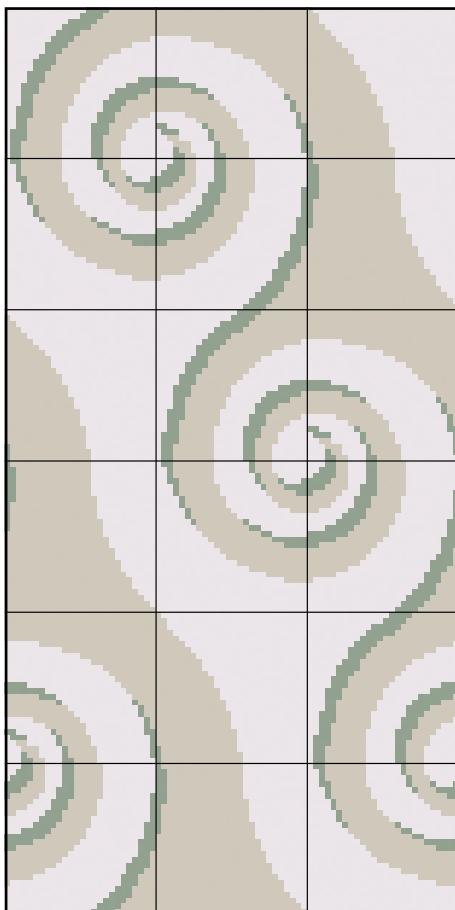

Venezia

Modular Elements

Sheet size 29,5x29,5 cm · 11 5/8"x11 5/8" · Tessera size 1x1 cm · 3/8"x3/8"

VEN field A (3x6 sheets) 88,5x177 cm · 34 7/8"x69 5/8"
Colors: Amethyst 0, Aluminium, Hermes