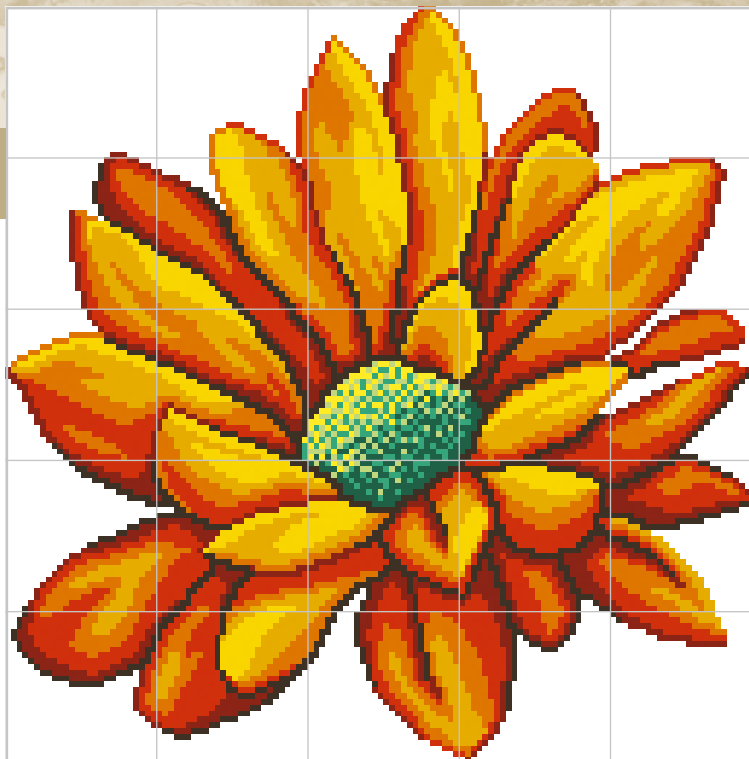

OTR item 2 (5x5 sheets) 147,5x147,5 cm · 58 1/8" x 58 1/8"