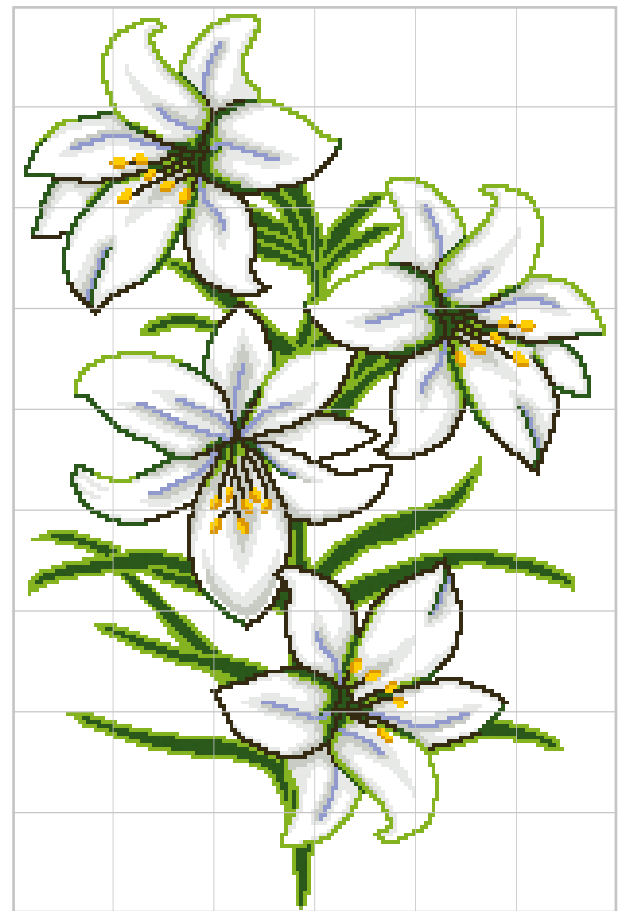

ARL item 3 (6x9 sheets) 177x265,5 cm · 69 5/8"x104 1/2"