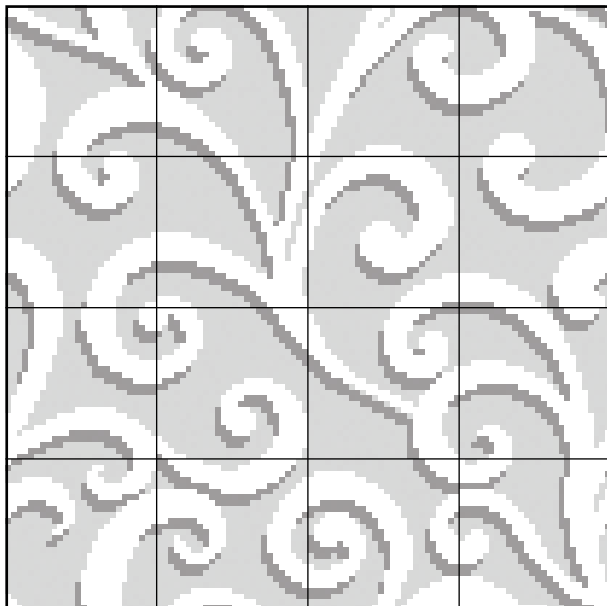

SAN field A (4x4 sheets) 118 x118 cm · 46 1/2"x46 1/2" · Colors: Cloudwhite, Aluminium, Titanium 1