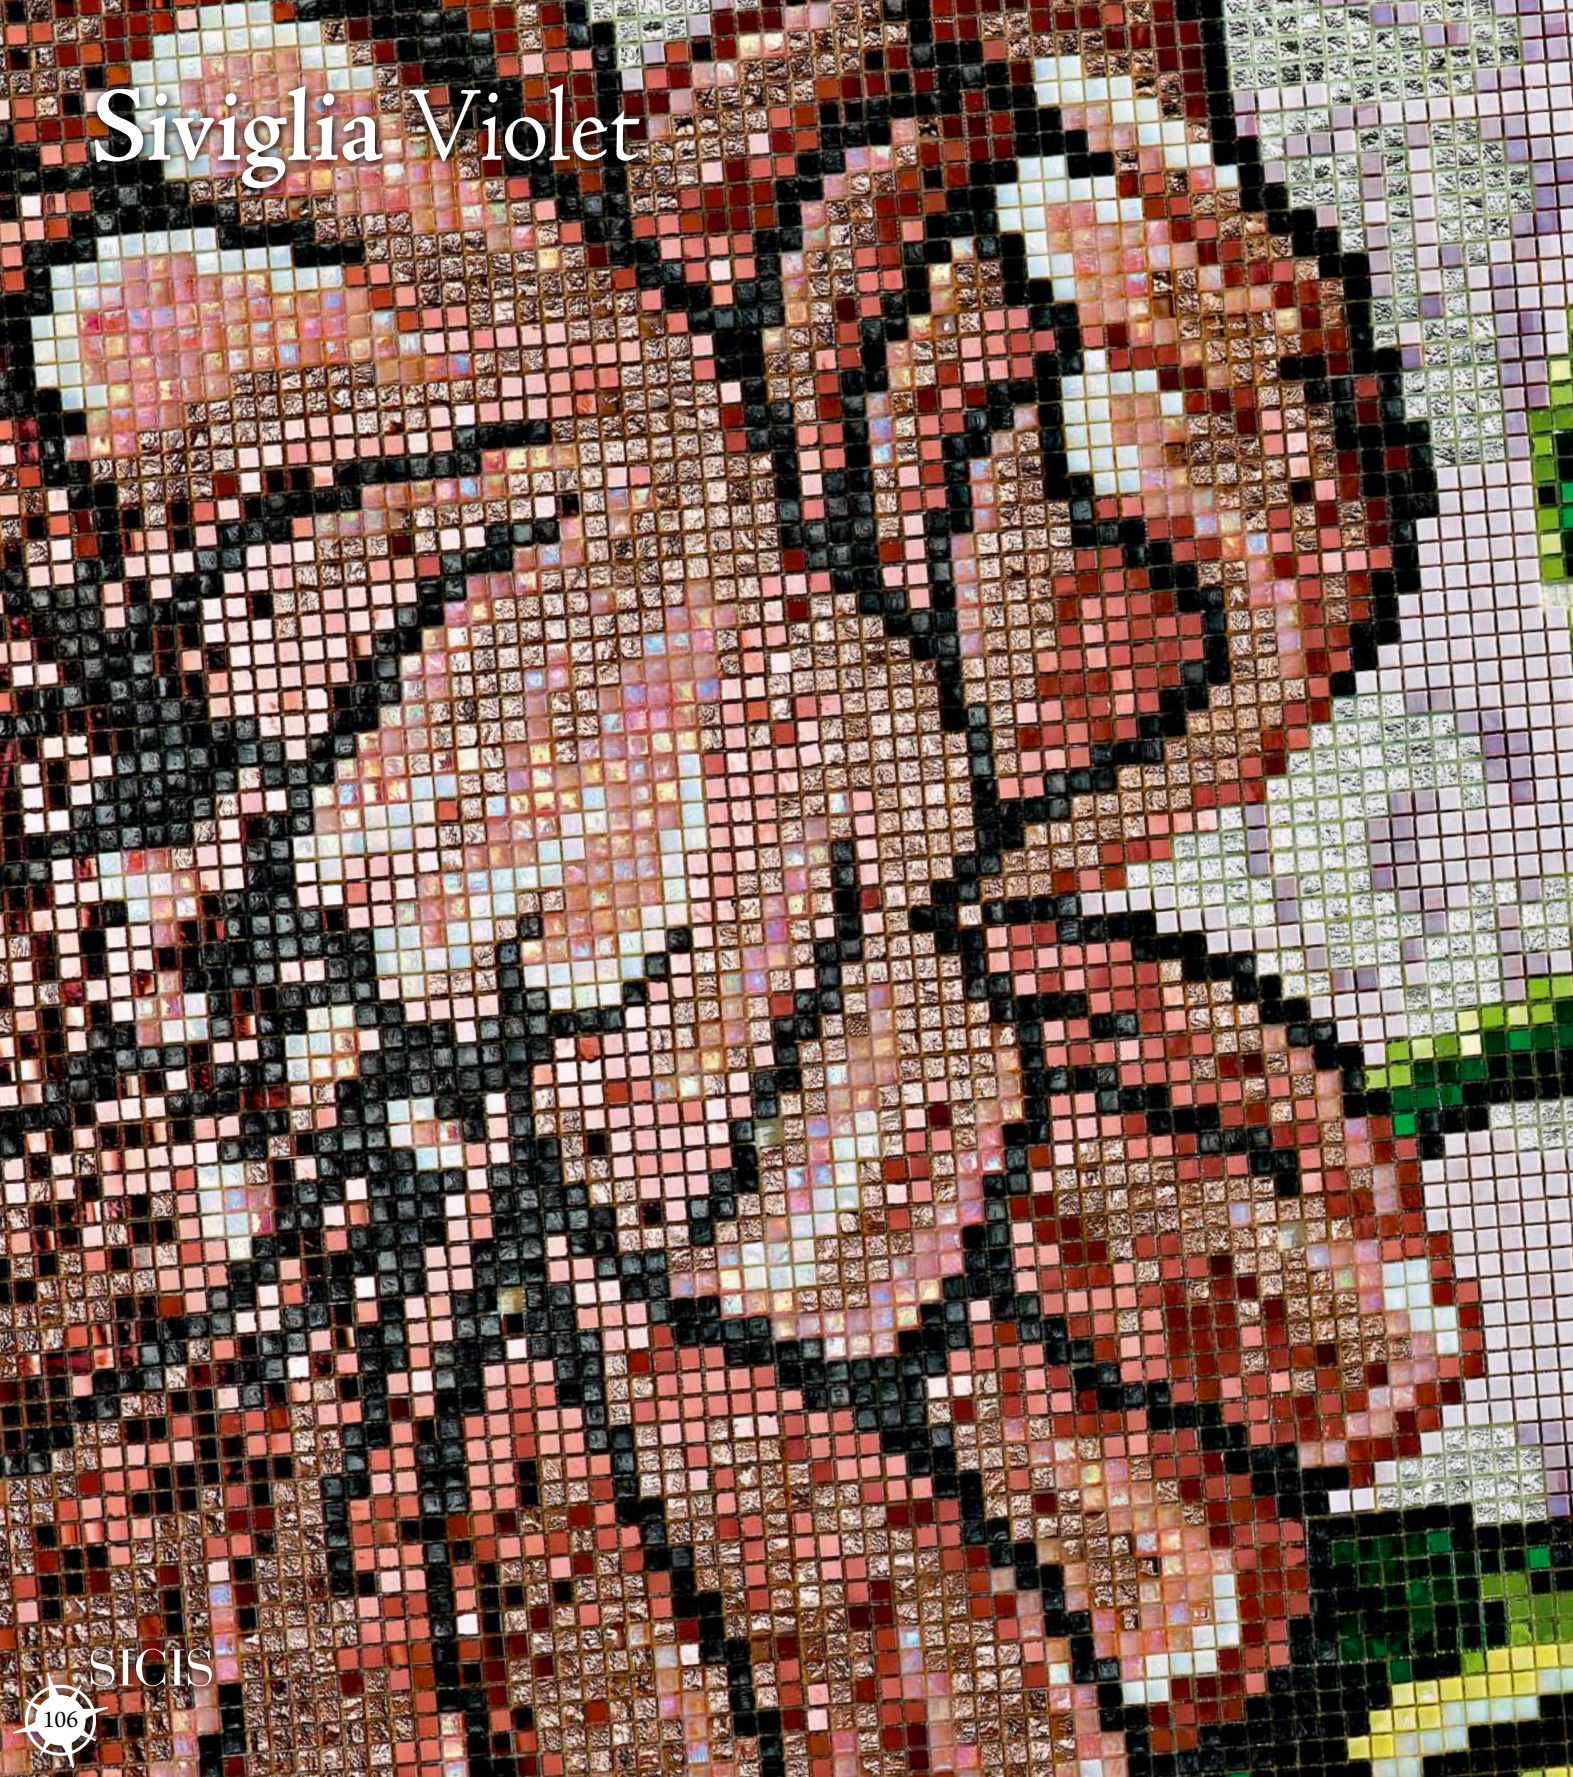

Siviglia Violet

SICIS