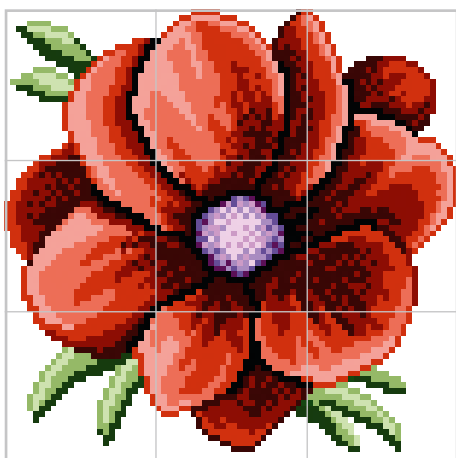

Pixel Items

POR item 3 (3x3 sheets) 88,5x88,5 cm · 34 7/8"x34 7/8"