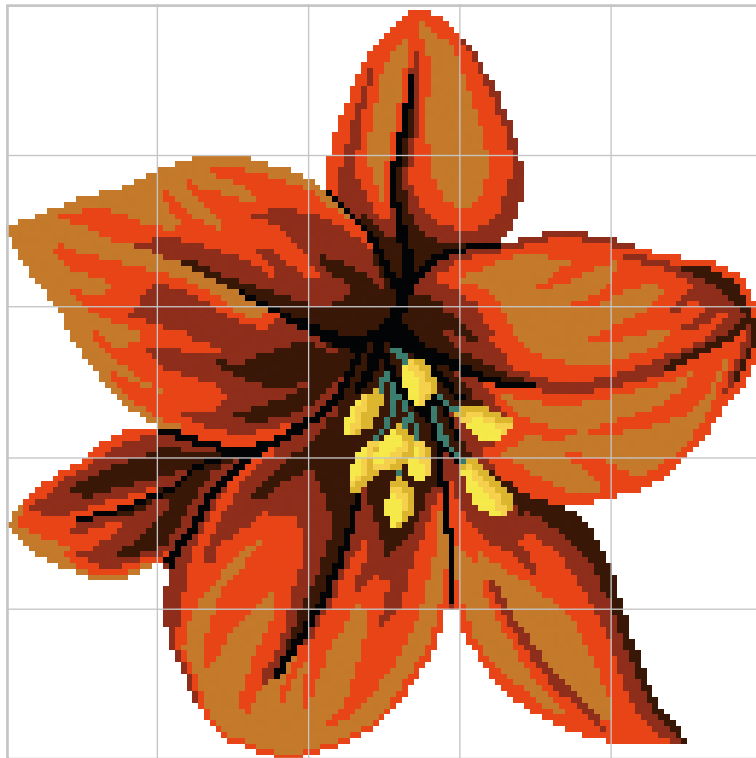

ATE-R item 2 (5x5 sheets) 147,5x147,5 cm · 58 1/8" x 58 1/8"