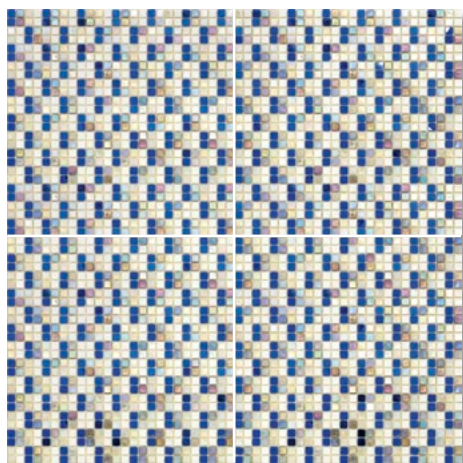

CHI-B field D (2x2 sheets) 59x59 cm - 23 1/4"x23 1/4"
Colors: Zinnia 1, Zinnia 3, Chestnut 1, Tanzanite