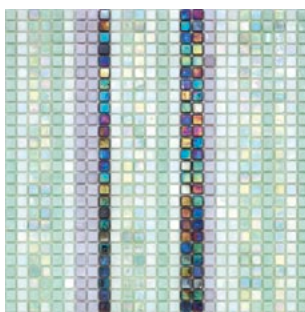

# Marmaris

**MAR stripe 130** (1 sheet)  
Colors: Fern 0, Lilium, Aquamarine 0

**MAR field B** (1 sheet)  
Colors: Fern 0, Lilium, Aquamarine 1

**MAR stripe 131** (1 sheet)  
Colors: Fern 0, Lilium, Aquamarine 0