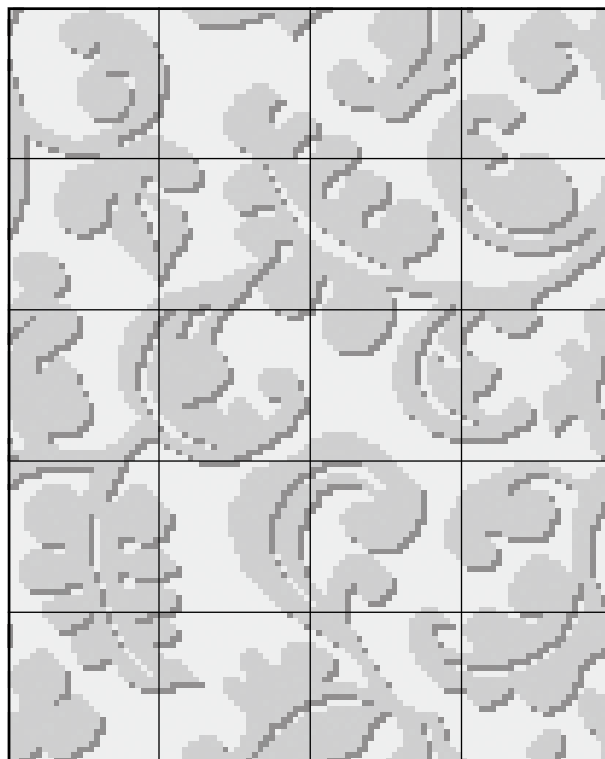

## Modular Elements

Sheet size 29,5x29,5 cm · 11 5/8"x11 5/8" · Tessera size 1x1 cm · 3/8"x3/8"

**MLT-B stripe 128** (1 sheet)  
Colors: Cloudwhite, Aluminium, Hermes, Iris 4

**MLT field A** (4x5 sheets) 118 x147,5 cm · 46 1/2"x58 1/8" · Colors: Cloudwhite, Aluminium, Hermes