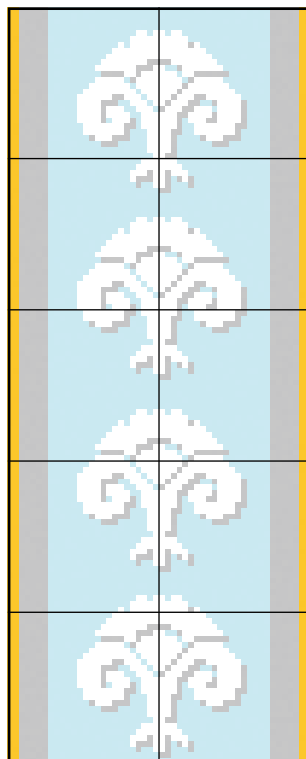

BAR-Y item 8 (2x5 sheets)
59x147,5 cm · 23 1/4"x58 1/8"
Colors: Liliun, Icewater, Sun 2, Iris 1