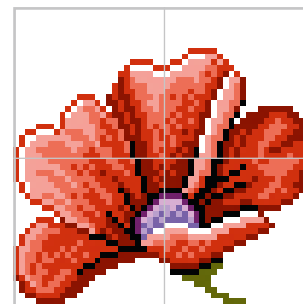

POR item 1 (2x2 sheets) 59x59 cm · 23 1/4"x23 1/4"