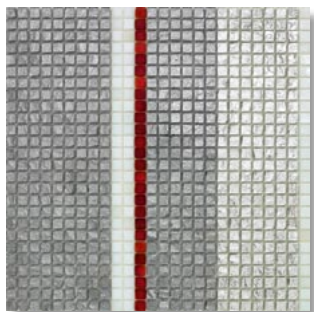

Atene Red

Modular Elements

Sheet size 29,5x29,5 cm · 11 5/8" x 11 5/8" · Tessera size 1x1 cm · 3/8" x 3/8"

ATE-R stripe 110 (1 sheet)

Colors: Hermes, Aluminium, Crimson, Cloudwhite