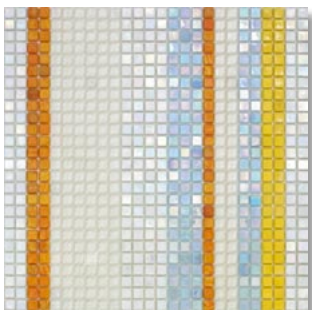

BAR-Y stripe 115 (1 sheet)
Colors: Liliun, Sun, Sun 2, Icewater, Iris 1