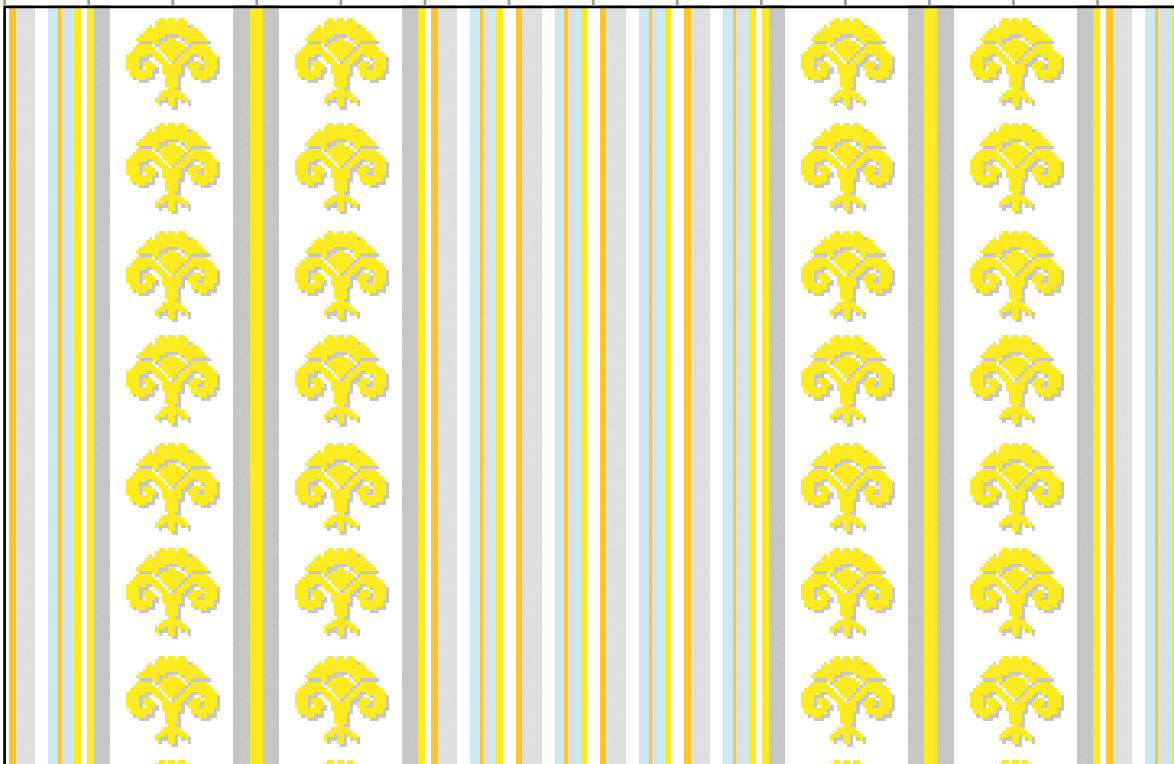

Barcelona Yellow

Modular
Composition
Example 1

(14 x 9 sheets)
413 x 265,5 cm
162 5/8" x 104 1/2"

59 cm · 23 1/4" (2 sheets)

59 cm · 23 1/4" (2 sheets)

118 cm · 46 1/2" (4 sheets)

59 cm · 23 1/4" (2 sheets)

59 cm · 23 1/4" (2 sheets)