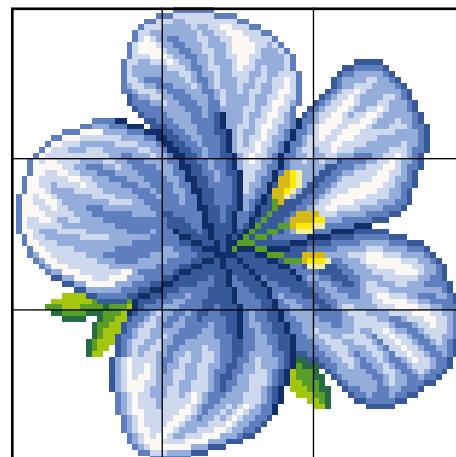

SAN item 2 (3x3 sheets) 88,5x88,5 cm · 34 7/8"x34 7/8"