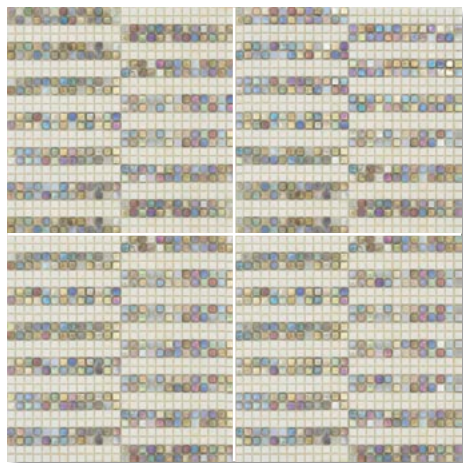

CHI-B field C (2x2 sheets) 59x59 cm - 23 1/4"x23 1/4"
Colors: Zinnia 3, Chestnut 1