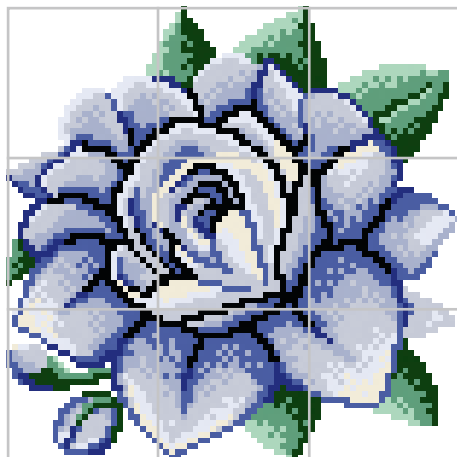

MLT-B item 3 (3x3 sheets) 88,5x88,5 cm · 34 7/8"x34 7/8"