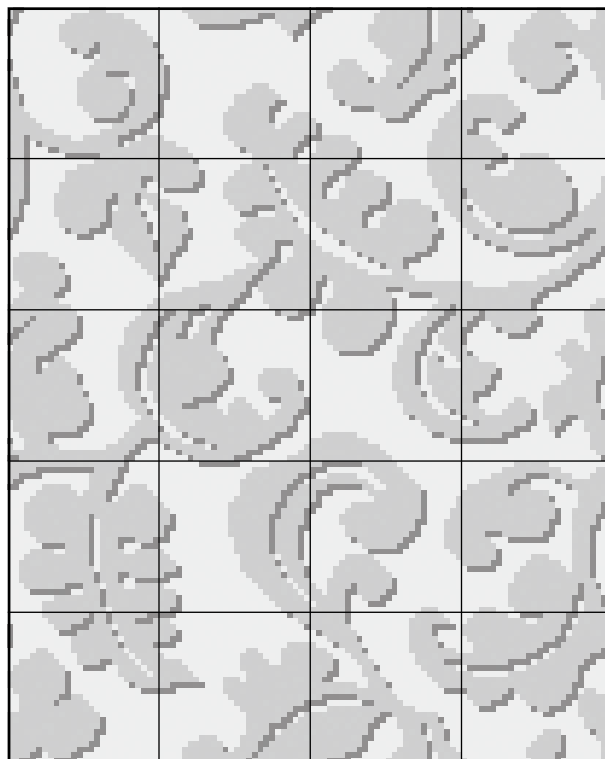

MLT field A (4x5 sheets) 118 x147,5 cm · 46 1/2"x58 1/8" · Colors: Cloudwhite, Aluminium, Hermes