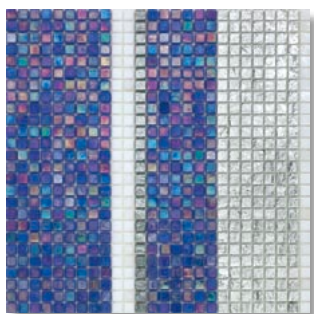

Atene Blue

Modular Elements

Sheet size 29,5x29,5 cm · 11 5/8" x 11 5/8" · Tessera size 1x1 cm · 3/8" x 3/8"

ATE-B stripe 109 (1 sheet)
Colors: Cloudwhite, Aluminium, Hermes, Iris 4