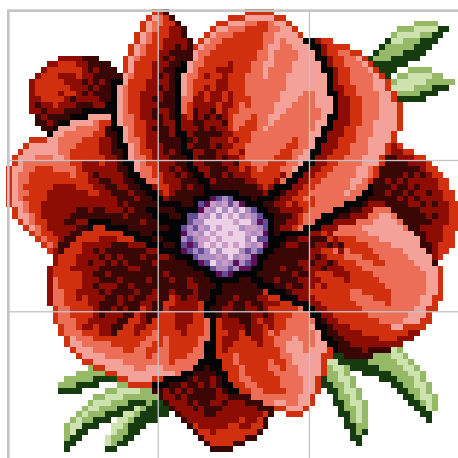

POR item 4 (3x3 sheets) 88,5x88,5 cm · 34 7/8"x34 7/8"