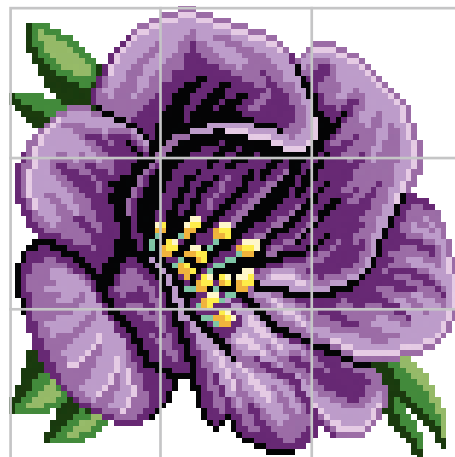

CAS item 4 (3x3 sheets) 88,5x88,5 cm · 34^{7/8}"x34^{7/8}"