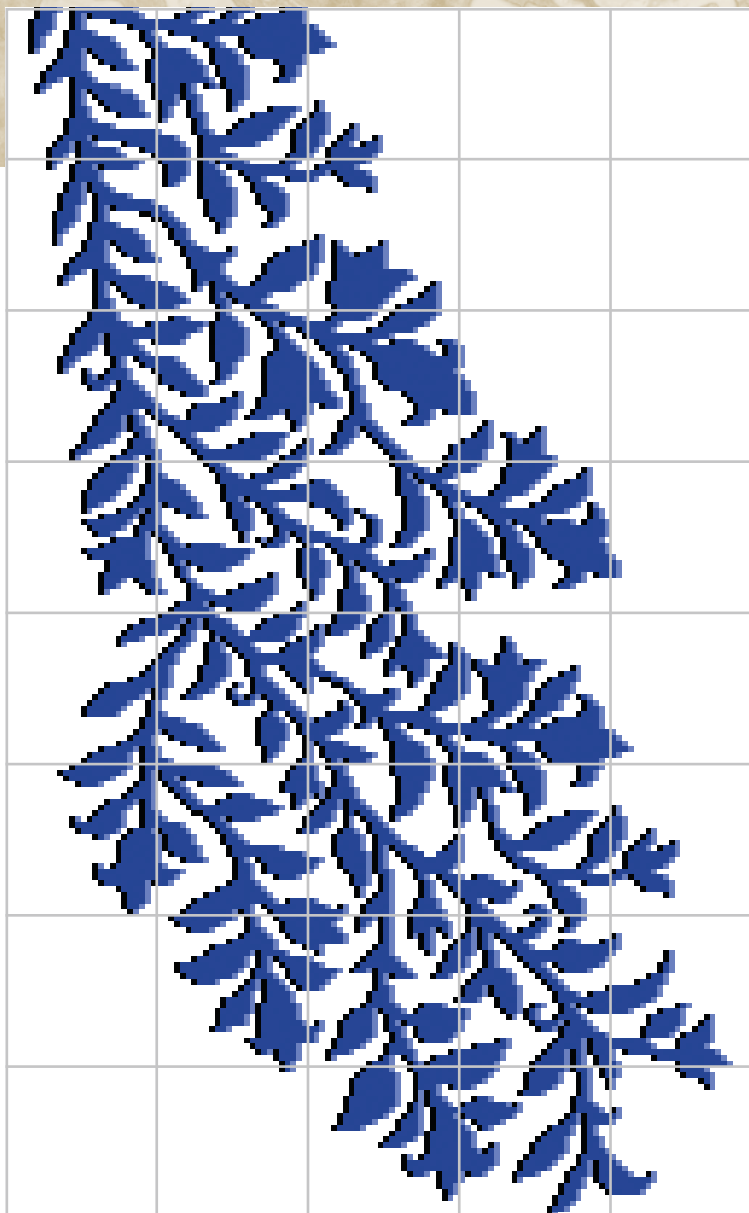

CHI-B item 1 (5x8 sheets) 147,5x236 cm - 58 1/8"x92 7/8" - Colors: Black, Tanzanite, Caribbean