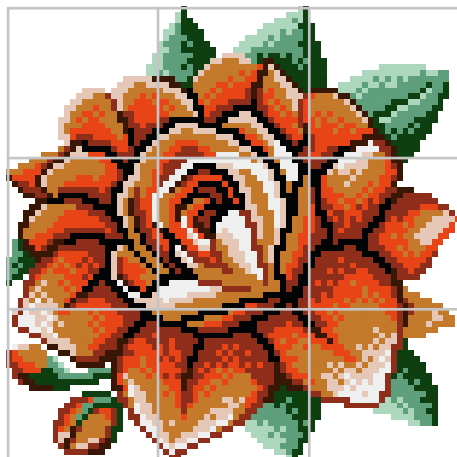

MLT-R item 3 (3x3 sheets) 88,5x88,5 cm · 34 7/8"x34 7/8"