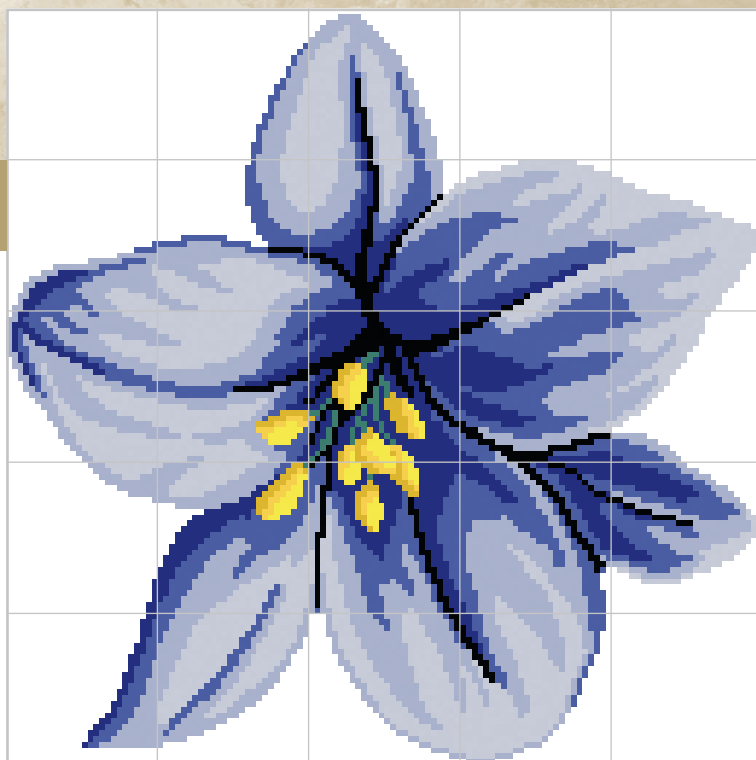

## Modular Elements

Sheet size 29,5x29,5 cm · 11 5/8" x 11 5/8" · Tessera size 1x1 cm · 3/8" x 3/8"

**ATE-B stripe 109** (1 sheet)  
Colors: Cloudwhite, Aluminium, Hermes, Iris 4

**Aluminium** (1 sheet)  
Colibri