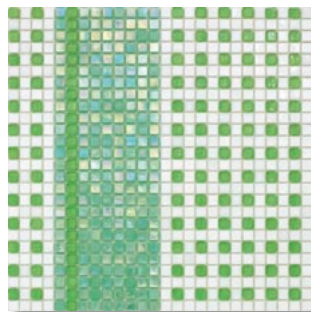

## Modular Elements

Sheet size 29,5x29,5 cm · 11 5/8" x 11 5/8" · Tessera size 1x1 cm · 3/8" x 3/8"

**GRA-G stripe 124** (1 sheet)  
Colors: White, Emerald J

**Emerald 1** (1 sheet)  
Murano Smalto

**GRA-G stripe X** (1 sheet)  
Colors: White, Mint 2,  
Mintleaves