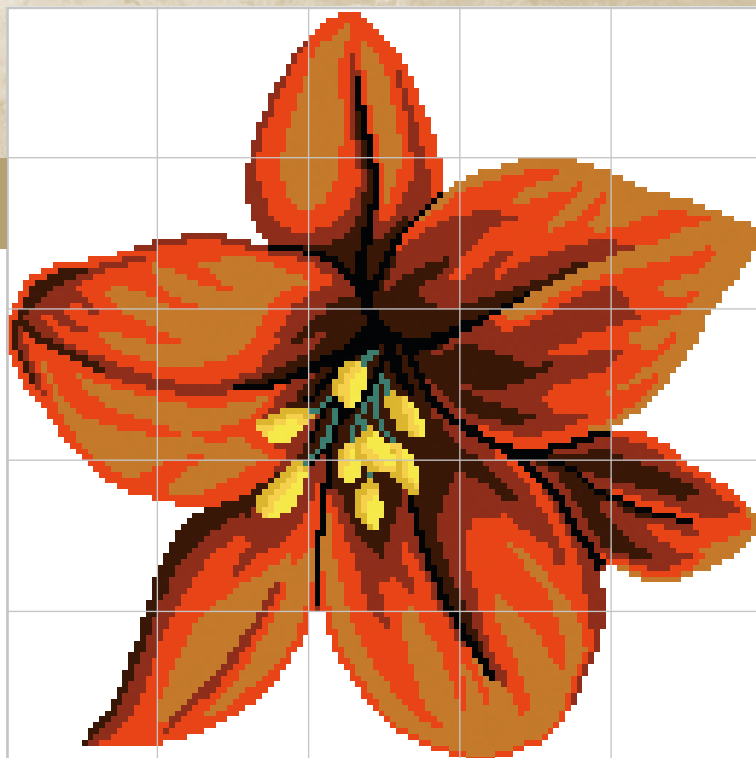

## Modular Elements

Sheet size 29,5x29,5 cm · 11 5/8" x 11 5/8" · Tessera size 1x1 cm · 3/8" x 3/8"

**ATE-R stripe 110** (1 sheet)

Colors: Hermes, Aluminium, Crimson, Cloudwhite

**Aluminium** (1 sheet)  
Colibri