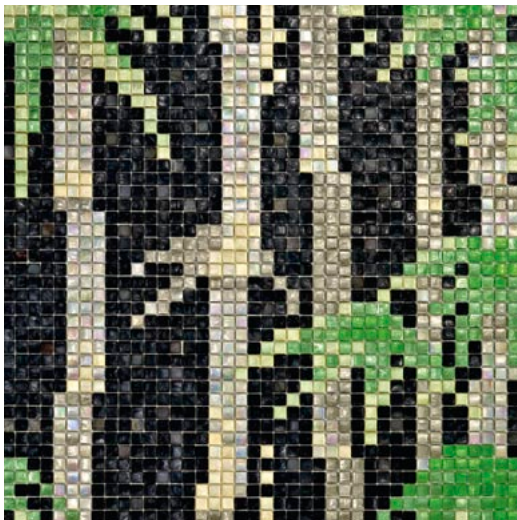

PAPYRUS

Tessera size: 1,5 x 1,5 cm · 5/8" x 5/8"

PAPYRUS Green

Colors: Black, Earth, Emas, Engeril, Sevalnim, Vorgan, Xarena, Ziner