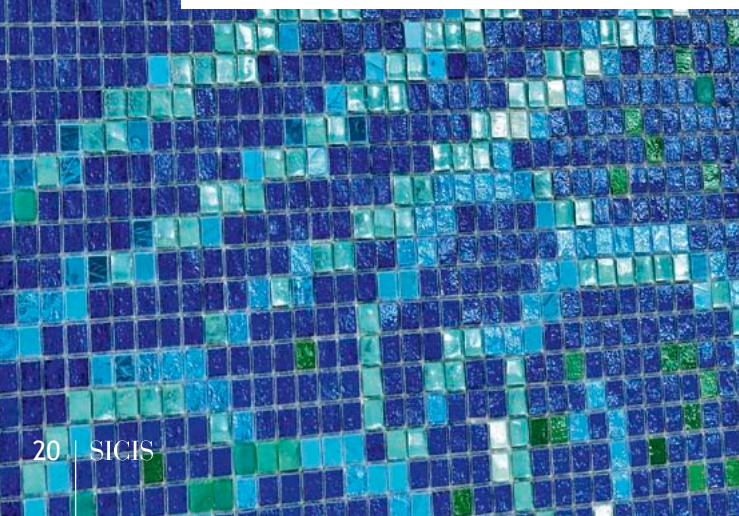

# STORMY

Tessera size: 1,5 x 1,5 cm · 5/8" x 5/8"

**STORMY Blue**

*Colors: Damaris, Dargena, Felicia, Gentius, Marjoram, Swami, Turais*

**STORMY Black**

*Colors: Earth, Emas, Engeril, Icemir, Indistan, Kori, Mud*