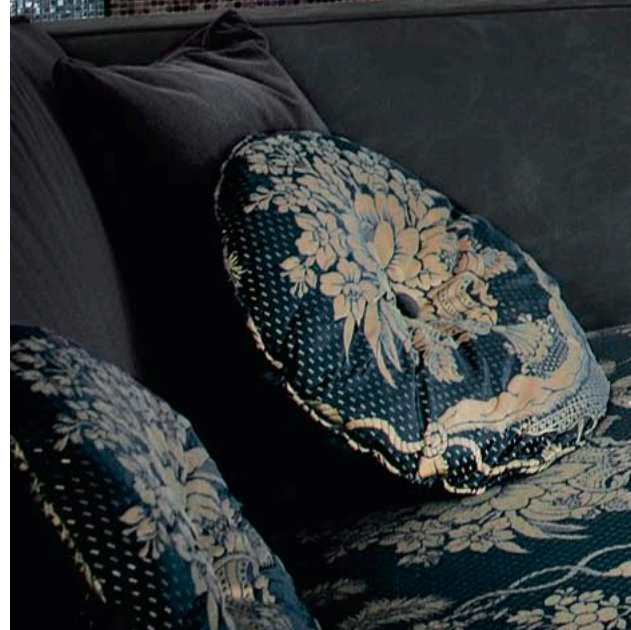

BOUQUET Cream

Tessera size: 1 x 1 cm · 3/8" x 3/8"

BOUQUET Cream

Colors: Amethyst 3, Amethyst 4, Azalea 4, Chestnut 1, Chestnut 2, Chestnut 4, Dargena, Marigold 1, Marigold 2, Marigold 3, Zinnia 1, Zinnia 2, Zinnia 3, Zinnia 4

Module size:
413 x 383,5 cm · 168" x 156"

Sheet size:
29,5 x 29,5 cm · 11 5/8" x 11 5/8"