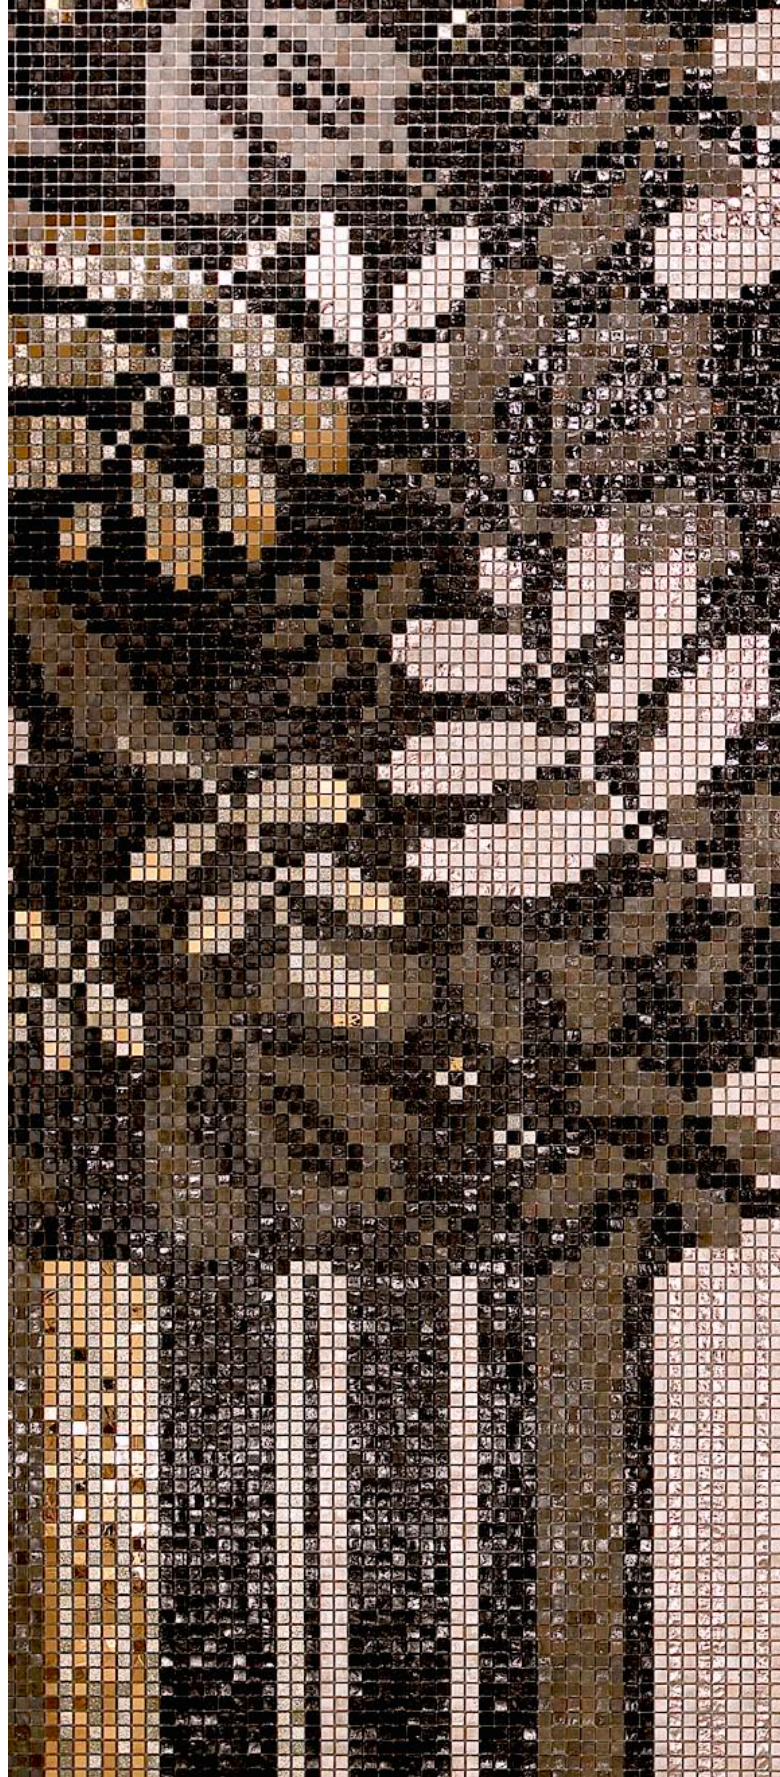

# AUTUMN

Tessera size: 1,5 x 1,5 cm · 5/8" x 5/8"

AUTUMN Brown Stripes (4 sheets)

AUTUMN Blue Stripes (4 sheets)

AUTUMN Salmon Stripes (4 sheets)

Module size:  
118 x 118 cm · 48" x 48"

Sheet size:  
29,5 x 29,5 cm · 11 5/8" x 11 5/8"

# AUTUMN

Tessera size: 1,5 x 1,5 cm - 5/8" x 5/8"

**AUTUMN Blue**

*Colors: Aquamarine 4, Daisy, Horizon, Kawat, Snow, Turquoise, Turquoise 1*

**AUTUMN Salmon**

*Colors: Chestnut 1, Coral 3, Crocus 2, Kersie, Kori, Marigold 1, Marigold 3, Sand*