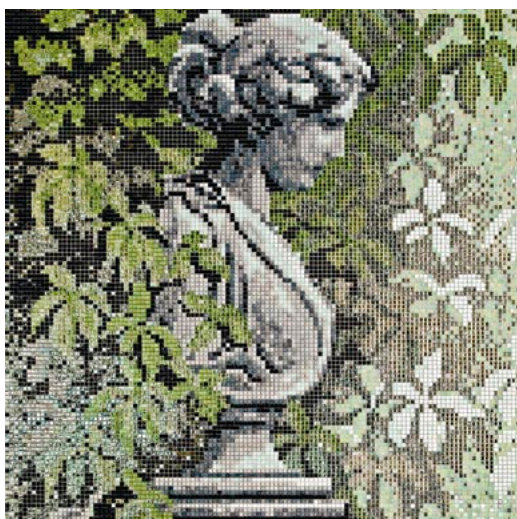

DAFNE

Tessera size: 1 x 1 cm · 3/8" x 3/8"

DAFNE Green

Colors: Aluminium, Black, Cloudwhite, Electra, Fern 0, Grey Flannel, Hermes, Icemir, Seratus, Shamrock, Titanium 0, Titanium 1, Titanium 2, Titanium 3, Vis One, White, Xarena, Yannal