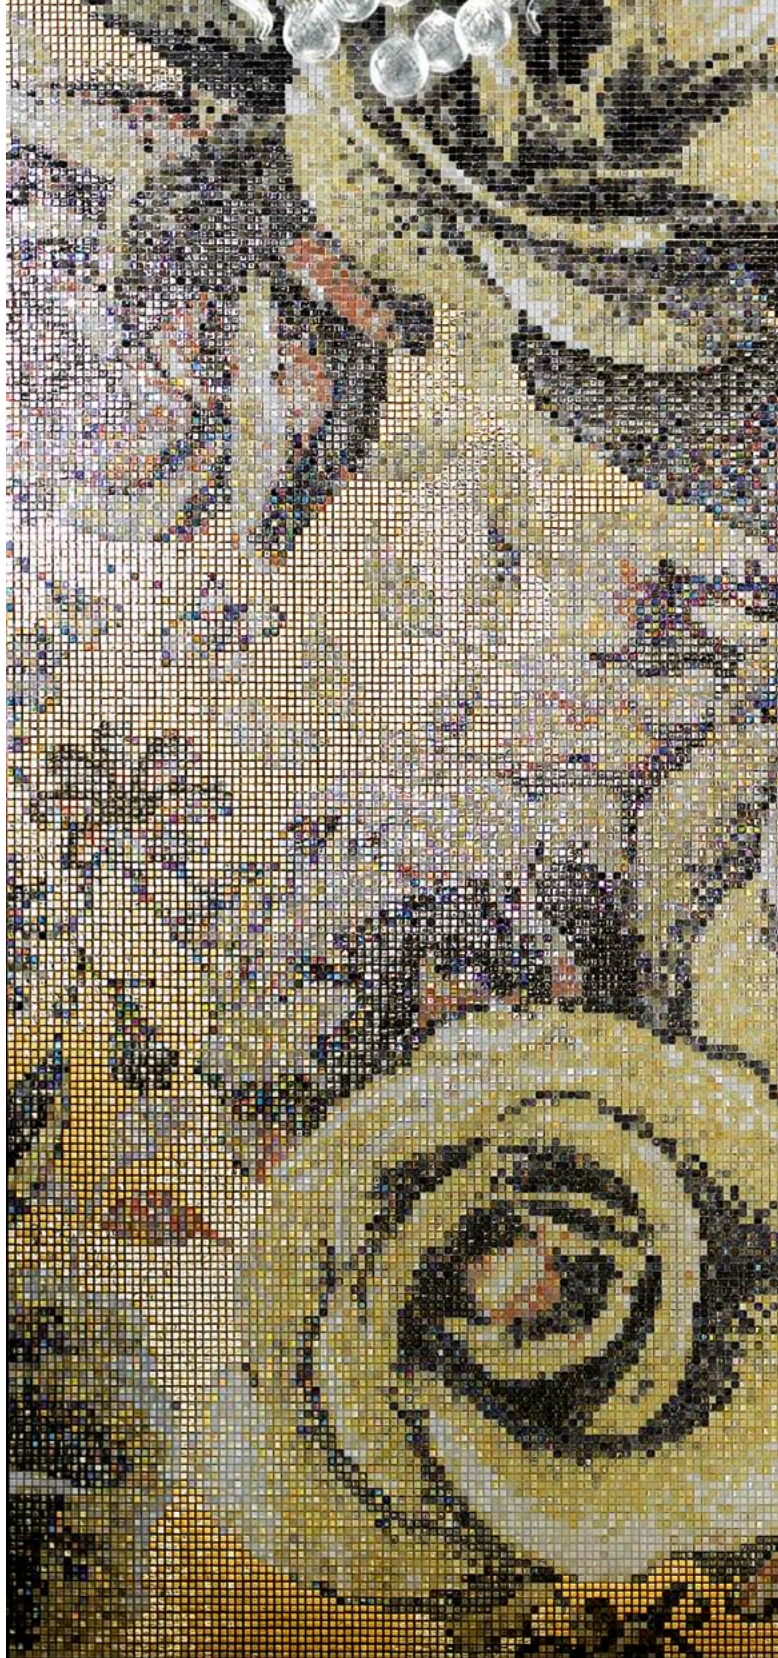

ROSA AMA

Cream

Tessera size: 1 x 1 cm · 3/8" x 3/8"

ROSA AMA Cream

Colors: Aldebaran, Cloudwhite, Crocus 1, Crocus 2, Daisy, Fentas, Kori, Tental, Ziner, Zinnia 1, Zinnia 2, Zinnia 3, Zinnia 4

Module size:
324,5 x 324,5 cm · 132" x 132"

Sheet size:
29,5 x 29,5 cm · 11 5/8" x 11 5/8"