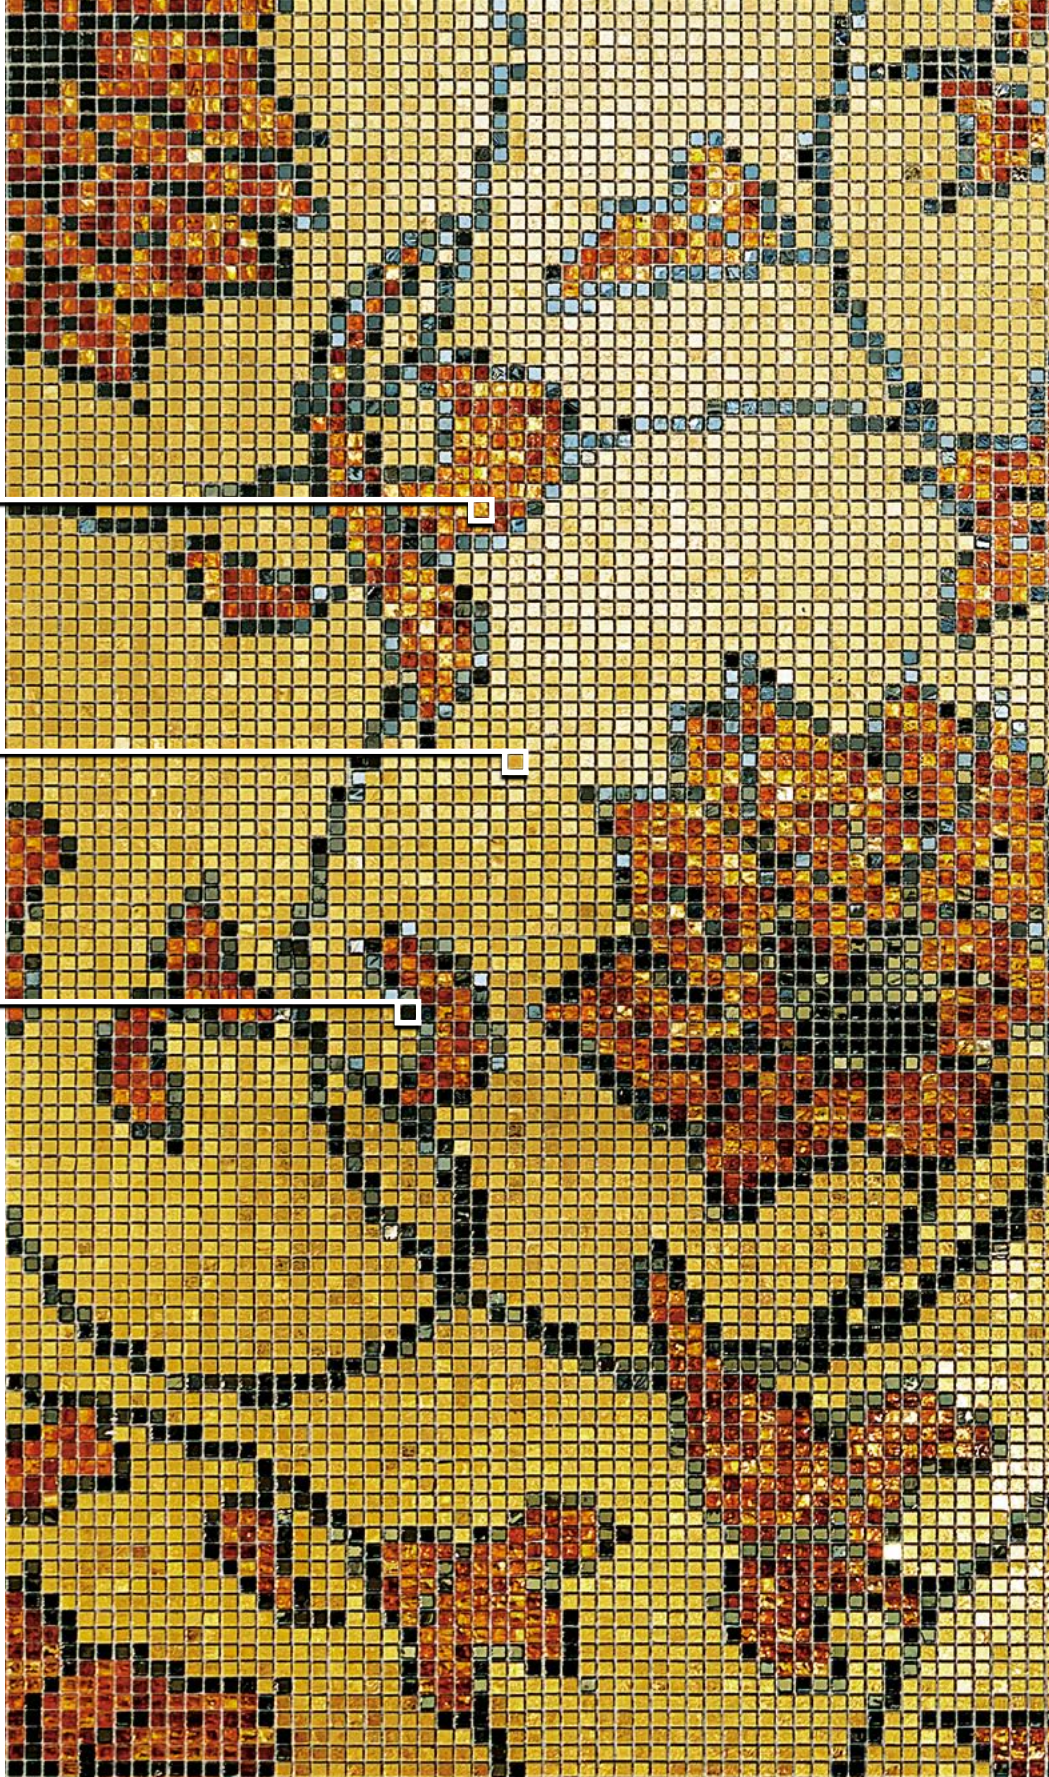

GRANADA

GOLD

GREY FLANNEL