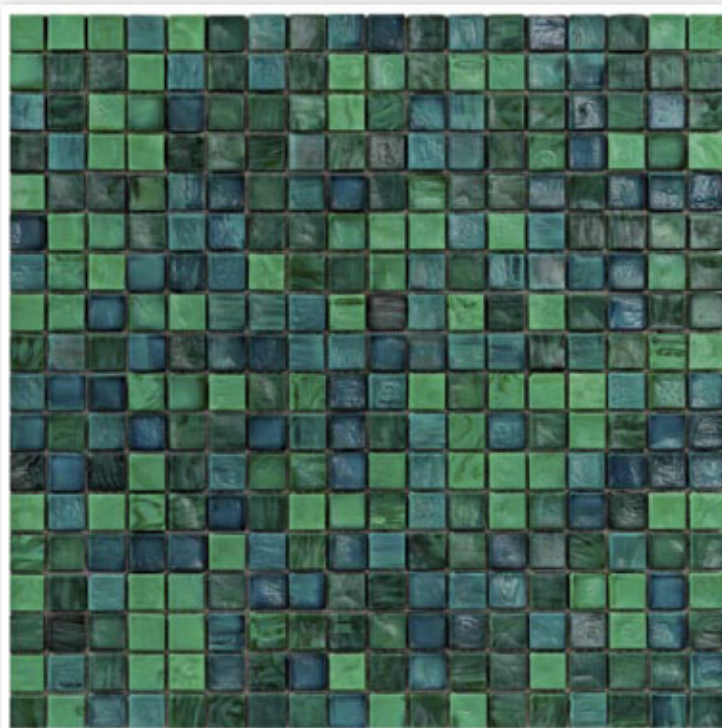

BLEND PORTOFERRO

Aquamarine 4 *Murano*   Emerald J *Murano*
Emerald 4 *Murano*