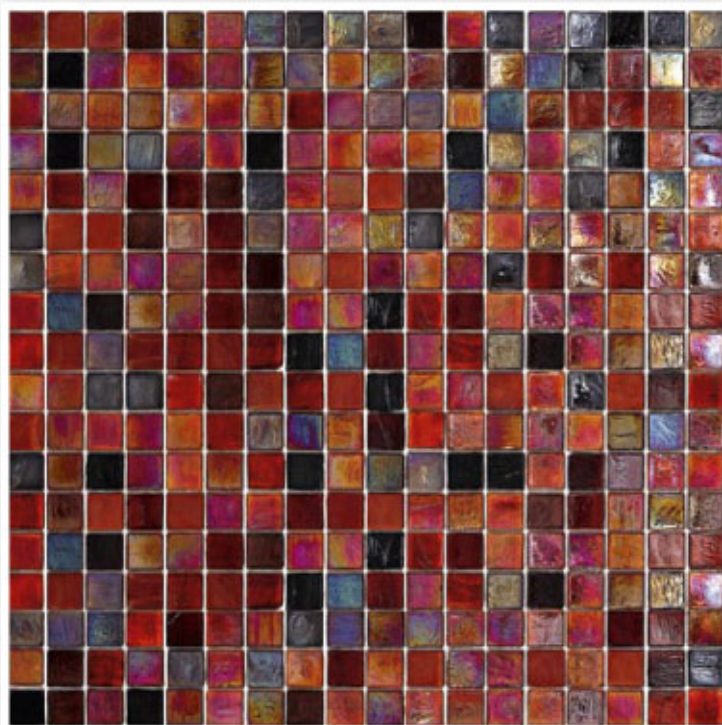

BLEND PLEIONE

Melograno (140) *Glimmer*
Azalea 4 *Iridium*
Sun 4 *Murano*

Crimson (40) *WaterGlass*
Blackerry (23) *WaterGlass*
Amethyst 4 *Murano*

Tamarind (128) *Glimmer*
Black *Murano*