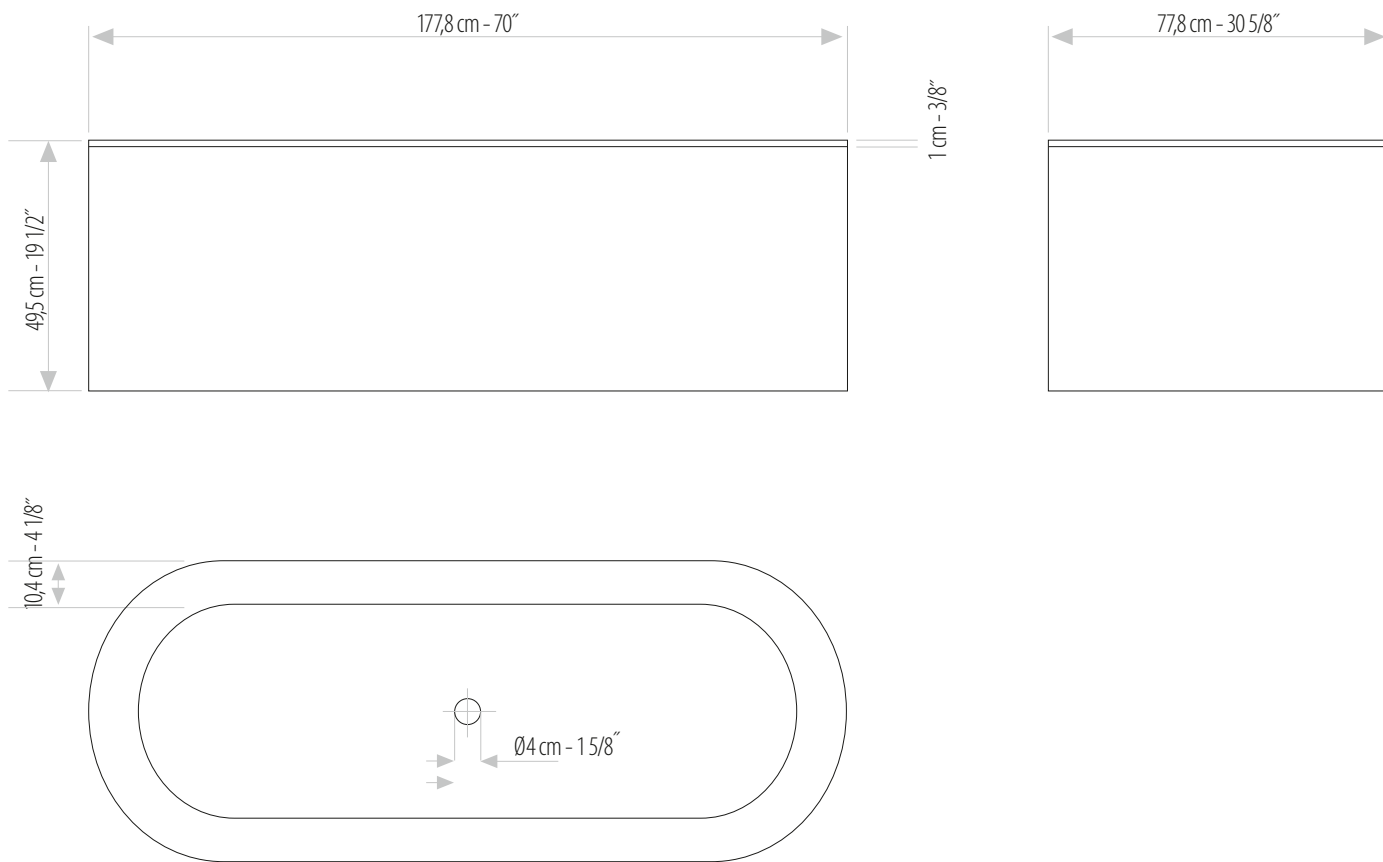

Coated: Daisy Mosaic & Artistic Gold Mosaic Decoration

DENVER 02

1778 x 778 x 495 mm · 70" x 30⁵/₈" x 19¹/₂"

Coated: Artistic Mosaic Decoration

Measure: Denver

Disponibili con:
Piletta e Troppo pieno Cromati

Available with:
Drain Cover and Overflow-Silver finish

DENVER 03

1778 x 778 x 495 mm · 70" x 30^{5/8}" x 19^{1/2}"

Coating: Artistic Mosaic Decoration

DENVER 05

1778 x 778 x 495 mm · 70" x 30^{5/8}" x 19^{1/2}"

Coating: Antique Mirror "Damasco Bianco"

DENVER 08

1778 x 778 x 495 mm · 70" x 30⁵/₈" x 19¹/₂"
Coating: Antique Mirror "Artico"

DENVER 09

1778 x 778 x 495 mm · 70" x 30⁵/₈" x 19¹/₂"
Coating: Violet, Tharsis & Gold Mosaic