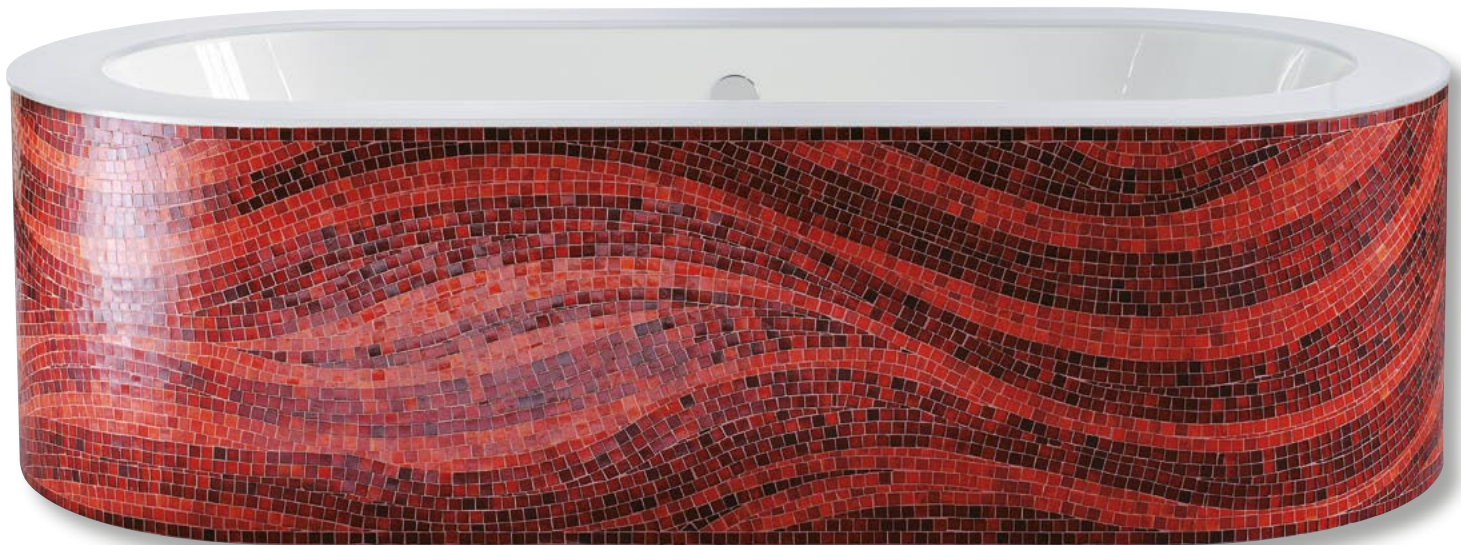

Coated: Daisy Mosaic & Artistic Gold Mosaic Decoration

DENVER 02

1778 x 778 x 495 mm · 70" x 30⁵/₈" x 19¹/₂"

Coated: Artistic Mosaic Decoration

Measure: Denver

Disponibili con:
Piletta e Troppo pieno Cromati

Available with:
Drain Cover and Overflow-Silver finish

DENVER 03

1778 x 778 x 495 mm · 70" x 30^{5/8}" x 19^{1/2}"

Coating: Artistic Mosaic Decoration

DENVER 05

1778 x 778 x 495 mm · 70" x 30^{5/8}" x 19^{1/2}"