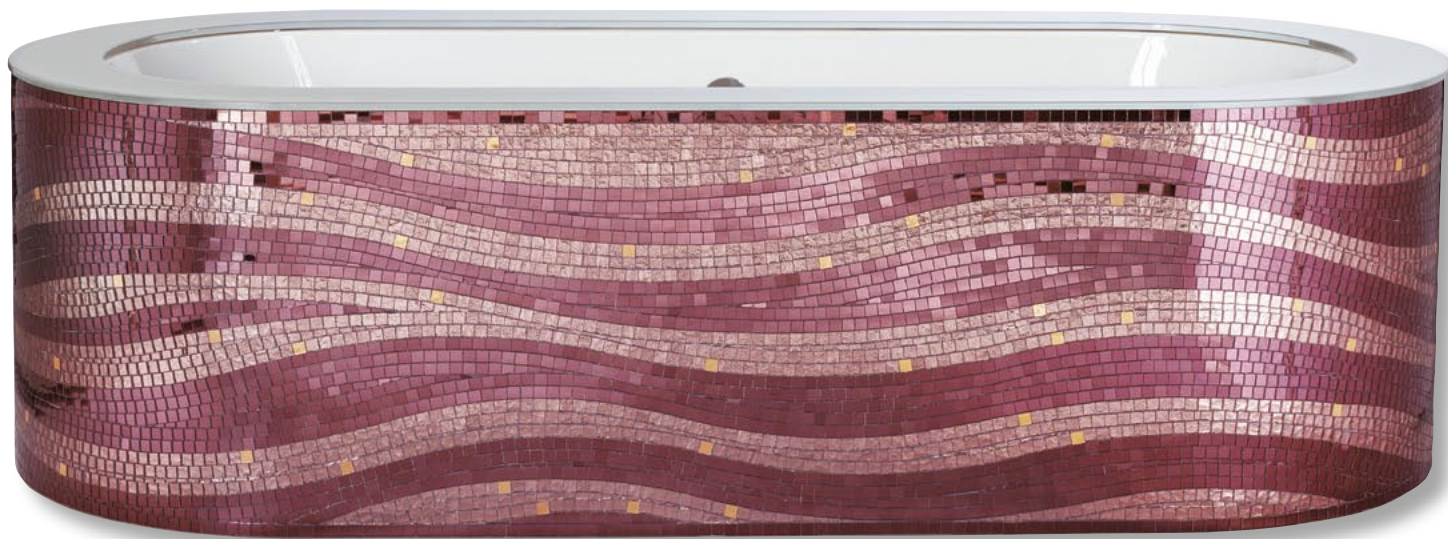

DENVER 09

1778 x 778 x 495 mm · 70" x 30⁵/₈" x 19¹/₂"
Coating: Violet, Tharsis & Gold Mosaic