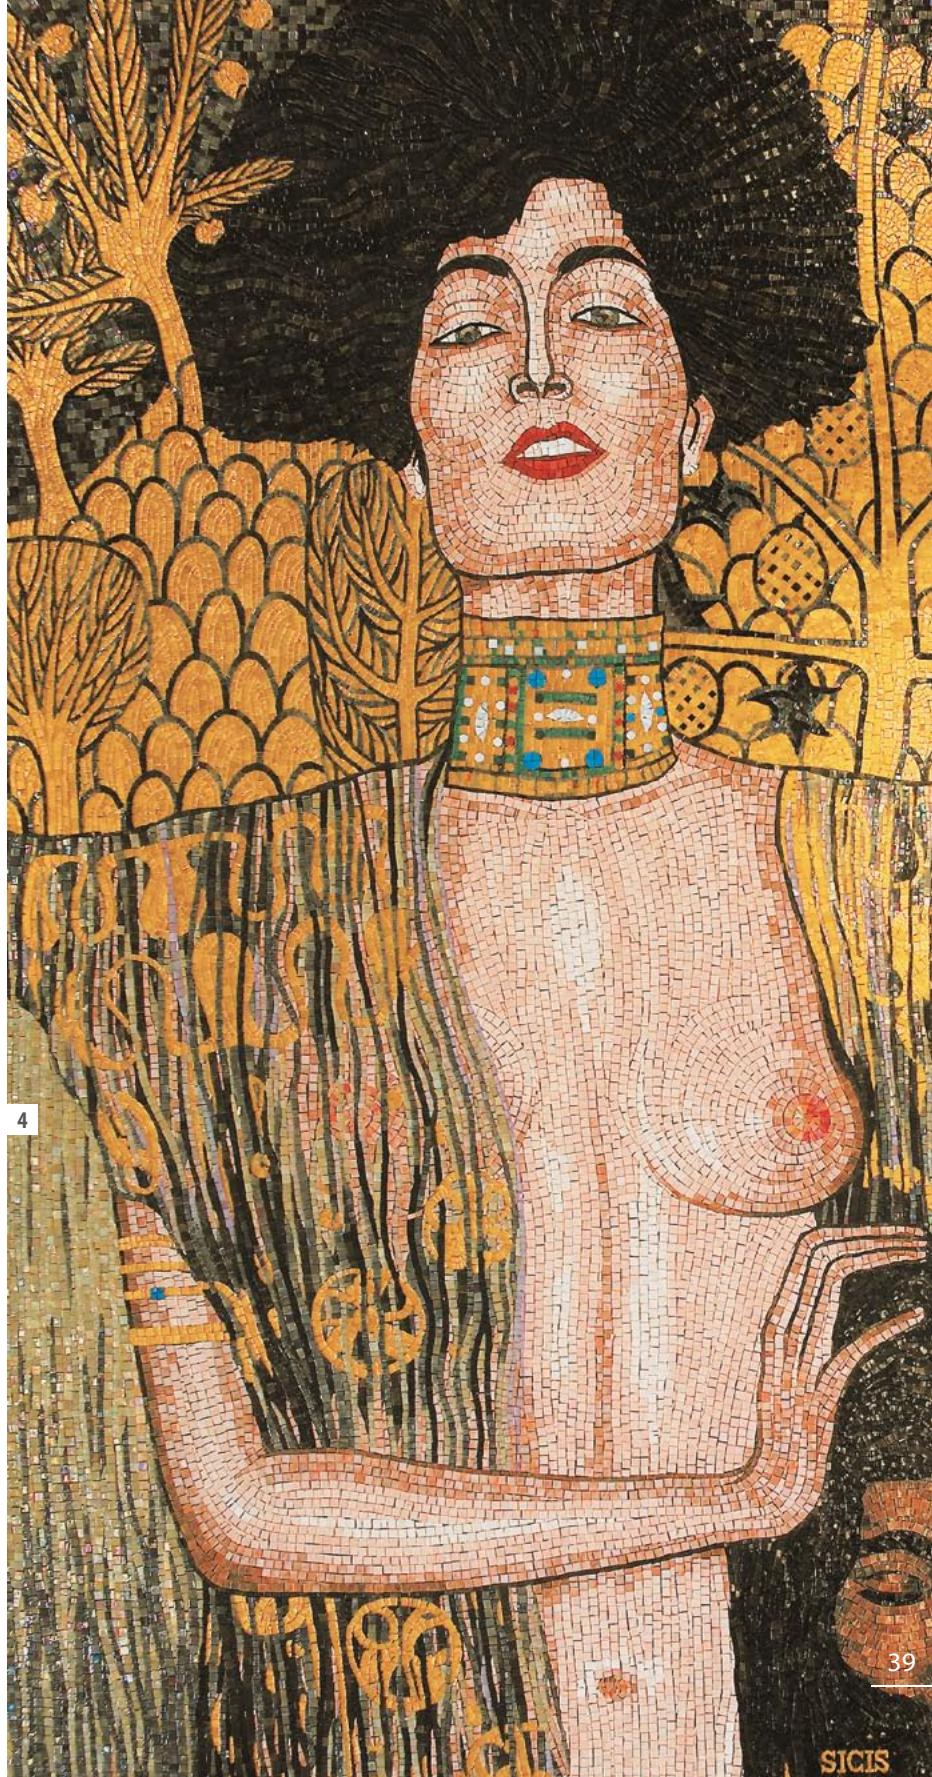

1 - Bathtub: Maxima
181 x 77 x 79 cm · 71 5/8" x 30 5/8" x 31 1/8"

2 - Wall: PixALL, Sangallo Gold
Module 88,5 x 88,5 cm · 36" x 36"

3 - Mirror: Palap
Ø 80 cm · Ø 31 1/2"

4 - Panel Klimt (Artistic Mosaic)
163 x 310 cm · 64 1/8" x 122"