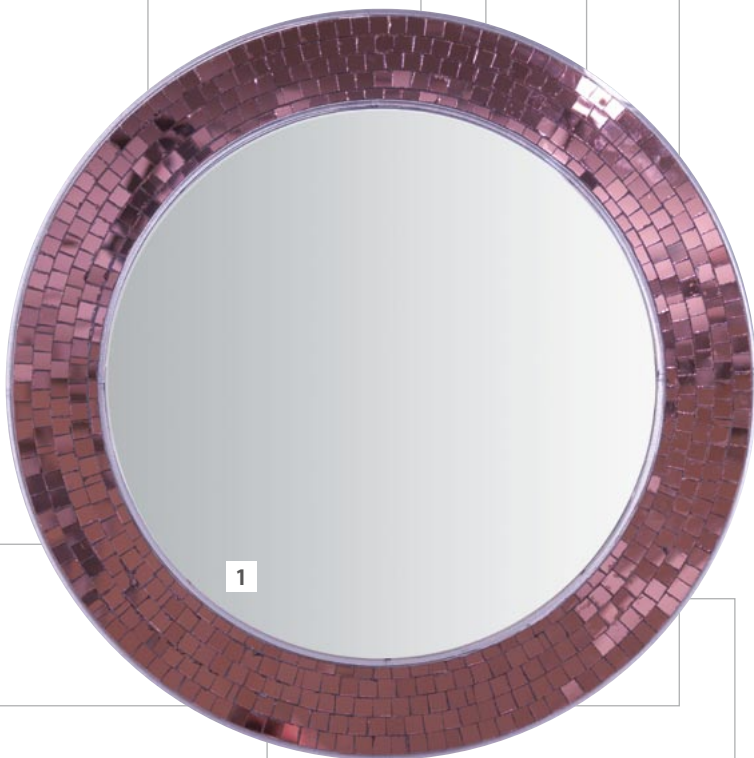

1 - Mirror: Edide Violet
Ø 60 cm · 23 5/8"

2 - Bathtub: Audrey 03
270x165x101 cm · 106 1/4" x 65" x 39 3/4"

3 - Floor: Classic Marble, CW 11
Module 30x30 cm · 11 3/4" x 11 3/4"

4 - Lighting: AtmoSphera, AS 704
Ø 70 cm · 27 1/2"

SICIS