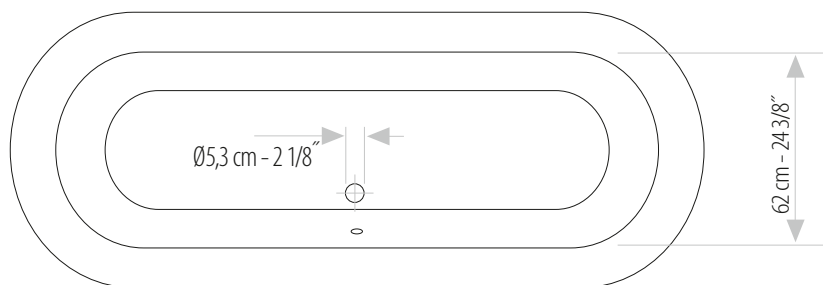

Measure: Perry