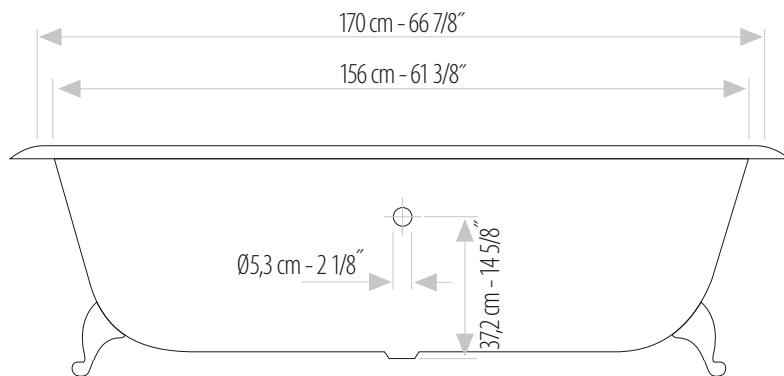

SULTAN 05

1550 x 785 x 760 mm · 61³/₈" x 30³/₄" x 30"

Coating: Crocus 2 Mosaic & Artistic Mosaic Decoration

PERRY 01

1700 x 780 x 585 mm · 66 7/8" x 30 3/4" x 23"

Coated: Petunia 1 Mosaic & Artistic Mosaic Decoration

PERRY 03

1700 x 780 x 585 mm · 66 7/8" x 30 3/4" x 23"

Coating: Daisy Mosaic & Artistic Mosaic Decoration

Measure: Perry

Disponibili su richiesta:
Piletta e Troppo pieno Cromati
Piletta e Troppo pieno Dorati