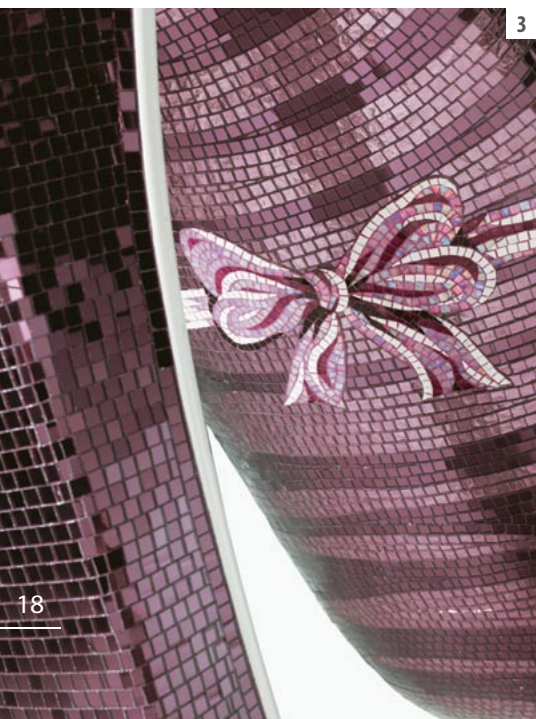

SICIS

4

2

3

1

3

1 - Wall: Pin-Up, Dolly
135x270 cm · 53 1/8" x 106 1/4"

2 - Bathtub: Audrey 03
270x165x101 cm · 106 1/4" x 65" x 39 3/4"