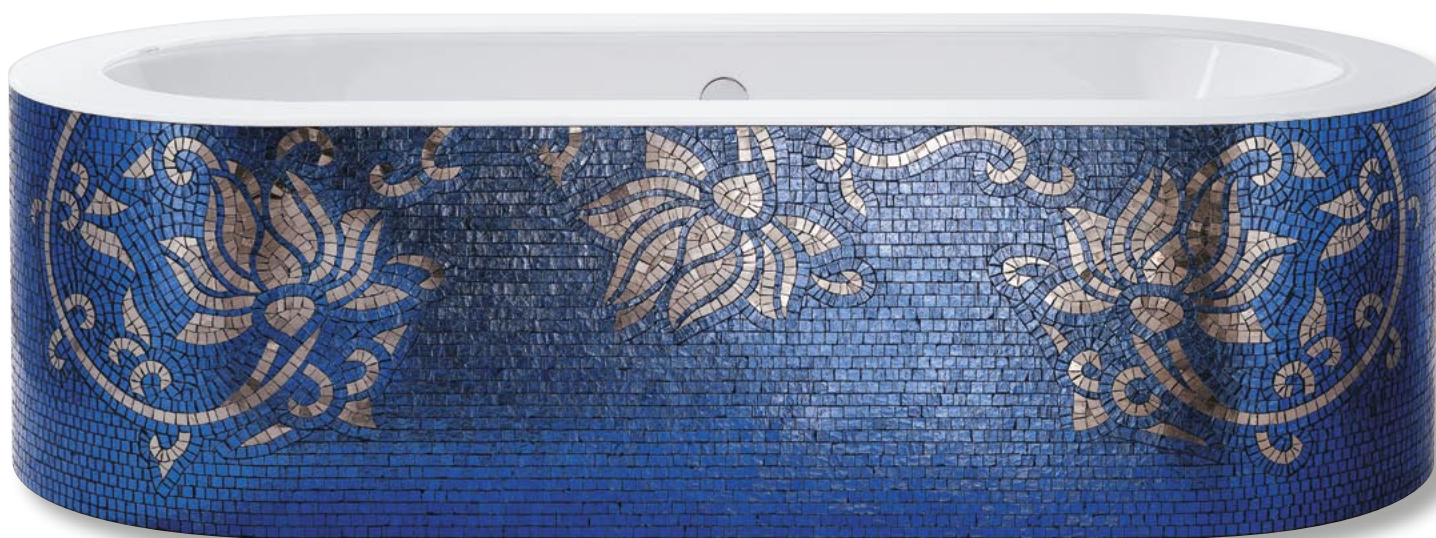

DENVER 06

1778 x 778 x 495 mm · 70" x 30^{5/8}" x 19^{1/2}"

Coating: Spa-Athena & Artistic Platinum Mosaic Decoration