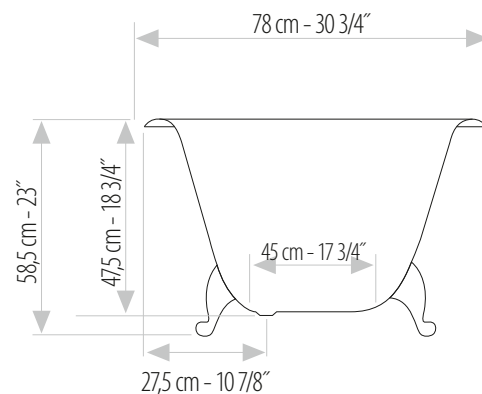

SULTAN 05

1550 x 785 x 760 mm · 61³/₈" x 30³/₄" x 30"

Coating: Crocus 2 Mosaic & Artistic Mosaic Decoration

PERRY 01

1700 x 780 x 585 mm · 66 7/8" x 30 3/4" x 23"

Coated: Petunia 1 Mosaic & Artistic Mosaic Decoration

PERRY 03

1700 x 780 x 585 mm · 66 7/8" x 30 3/4" x 23"

Coating: Daisy Mosaic & Artistic Mosaic Decoration

Measure: Perry

Disponibili su richiesta:
Piletta e Troppo pieno Cromati
Piletta e Troppo pieno Dorati