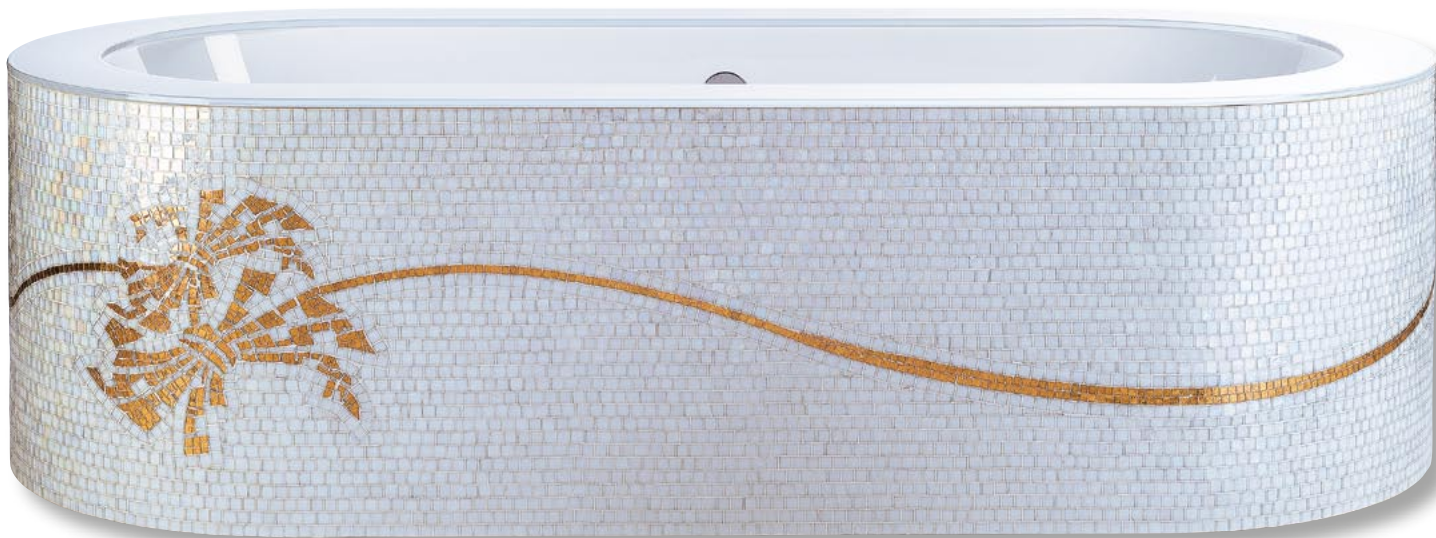

DENVER 01

1778 x 778 x 495 mm · 70" x 30⁵/₈" x 19¹/₂"

Coated: Daisy Mosaic & Artistic Gold Mosaic Decoration