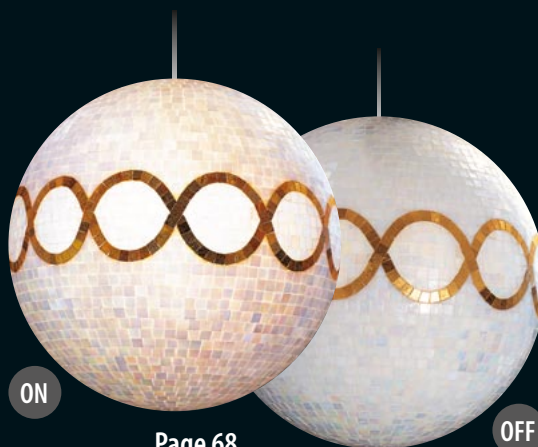

Page 64

Code AS 511 (Ø 50 cm · Ø 19 5/8")
Colors: Passion Flower, Ginger, Crimson, Platinum

OFF

ON

Page 66

Code AS 512 (Ø 50 cm · Ø 19 5/8")
Colors: Cherry, Violet, Strawberry

OFF

ON