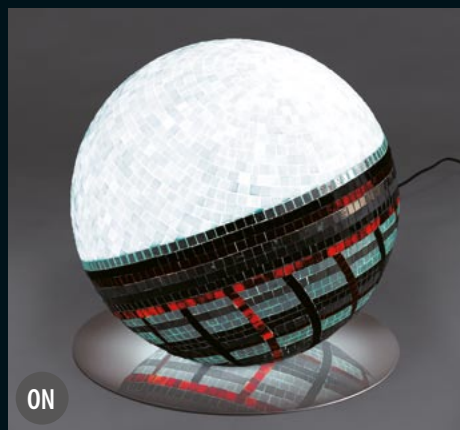

Code AS 120V
Ø 120 cm · Ø 47 1/4"
Colors: Peach

AS 120V

Code AS 120M
Ø 120 cm · Ø 47 1/4"
Colors: Mirtillo

AS120M

SICIS

FOR SOS LIFE

Page 122

Code AS F5001 (Ø 50 cm · Ø 19^{5/8}")