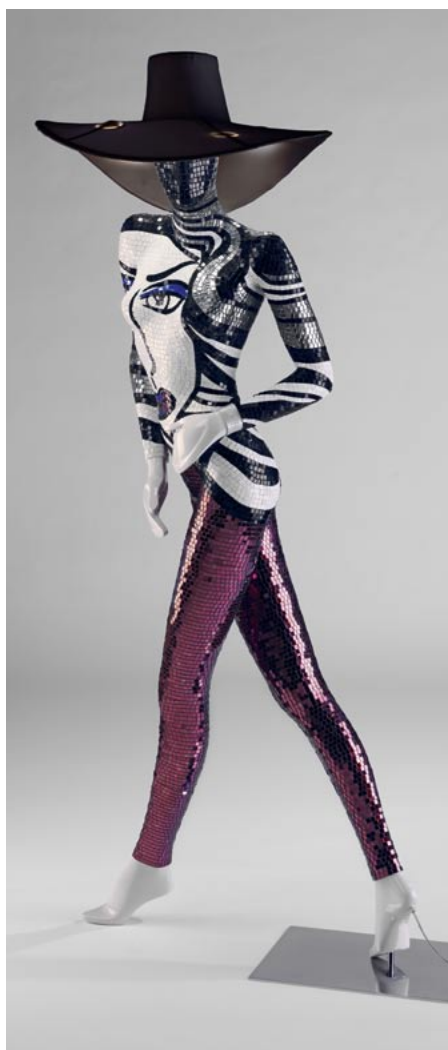

Code WB Lamp 01

120 x 60 cm · h 210 cm

23 5/8" x 47 1/4" · h 82 5/8"

Lamp Sculptures

WB Lamp 01

TECHNICAL DATA			
Light	Direct Light	Light color	White
Switch	Foot switch	Electronic power	Built in
Voltage	230-240 Volt AC (110V for USA)	Protection	IP 20
Power	4 x 1.4 Watt	Angle of radiation	Diffusing
Lamp type	LED - 4 bulbs	Lighting adjustable	No
Color temperature	Daylight 4600K-5600K