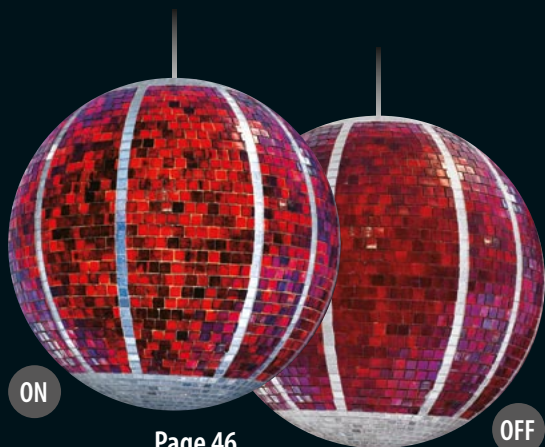

Code AS 501 (Ø 50 cm · Ø 19 5/8")

Colors: Icedwater, Ruby, Platinum

ON

OFF

Page 44

Code AS 502 (Ø 50 cm · Ø 19 5/8")

Colors: Cherry, Ginger, Strawberry

ON