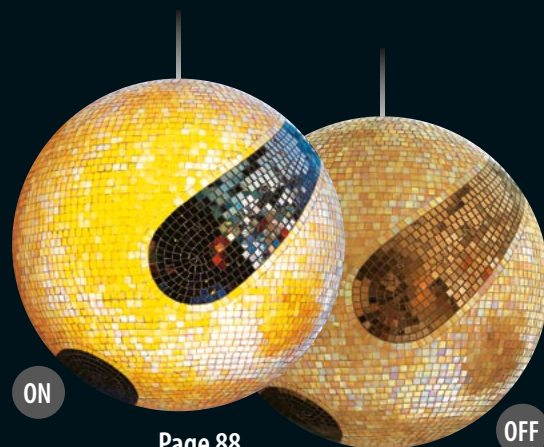

Page 88

Code AS 706 (Ø 70 cm · Ø 27 1/2")
Colors: Melon, Kaki