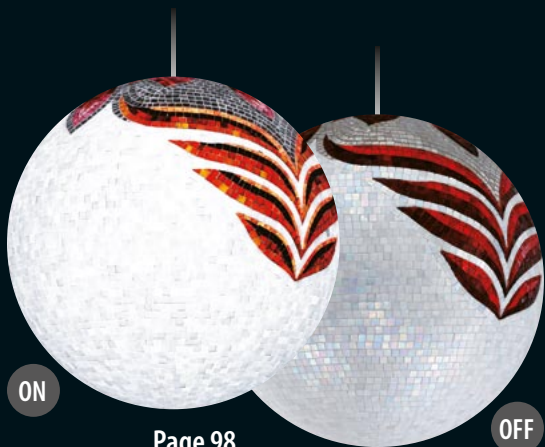

ON

OFF

Page 98

Code AS 709 (Ø 70 cm · Ø 27 1/2")

Colors: Passion Fruit, Crimson, Rootbeer, Coral 4, Sun 4, Aluminium

Atmosphera Ø70

SICIS