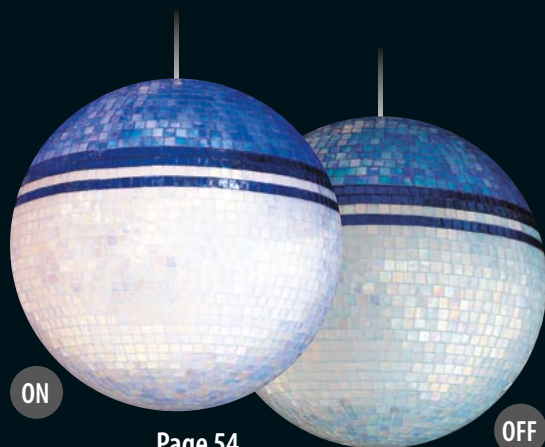

Colors: Violet, Grapefruit

ON

OFF

Page 52

Code AS 505 (Ø 50 cm · Ø 19 5/8")

Colors: Cherry, Platinum Tide

ON

OFF