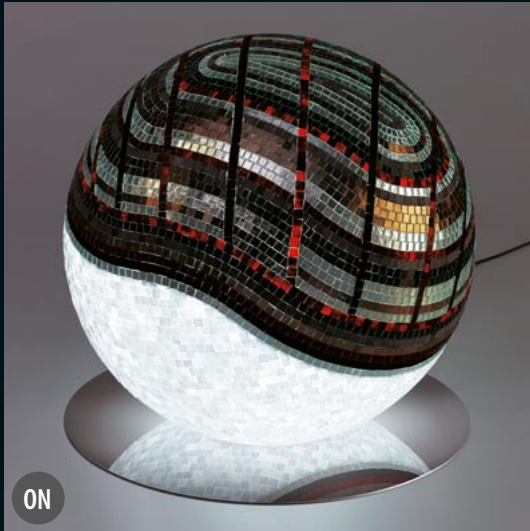

Atmosphera Floor