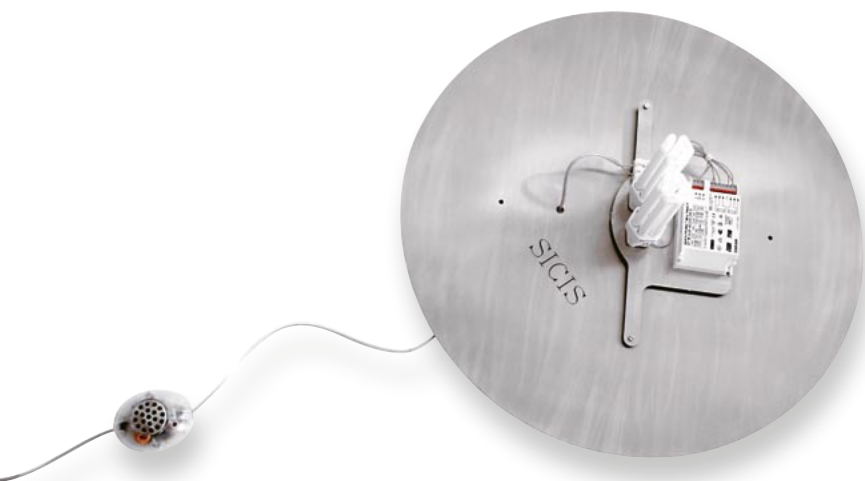

Diameter Ø	Type	Lamp	Electrification	Socket
60 cm - 23 5/8"	Floor AtmoSphera	TC-DE	2 x 42 W	G24-q4
NOTE: Low Power Consumption Fluorescent Electronic Lamps