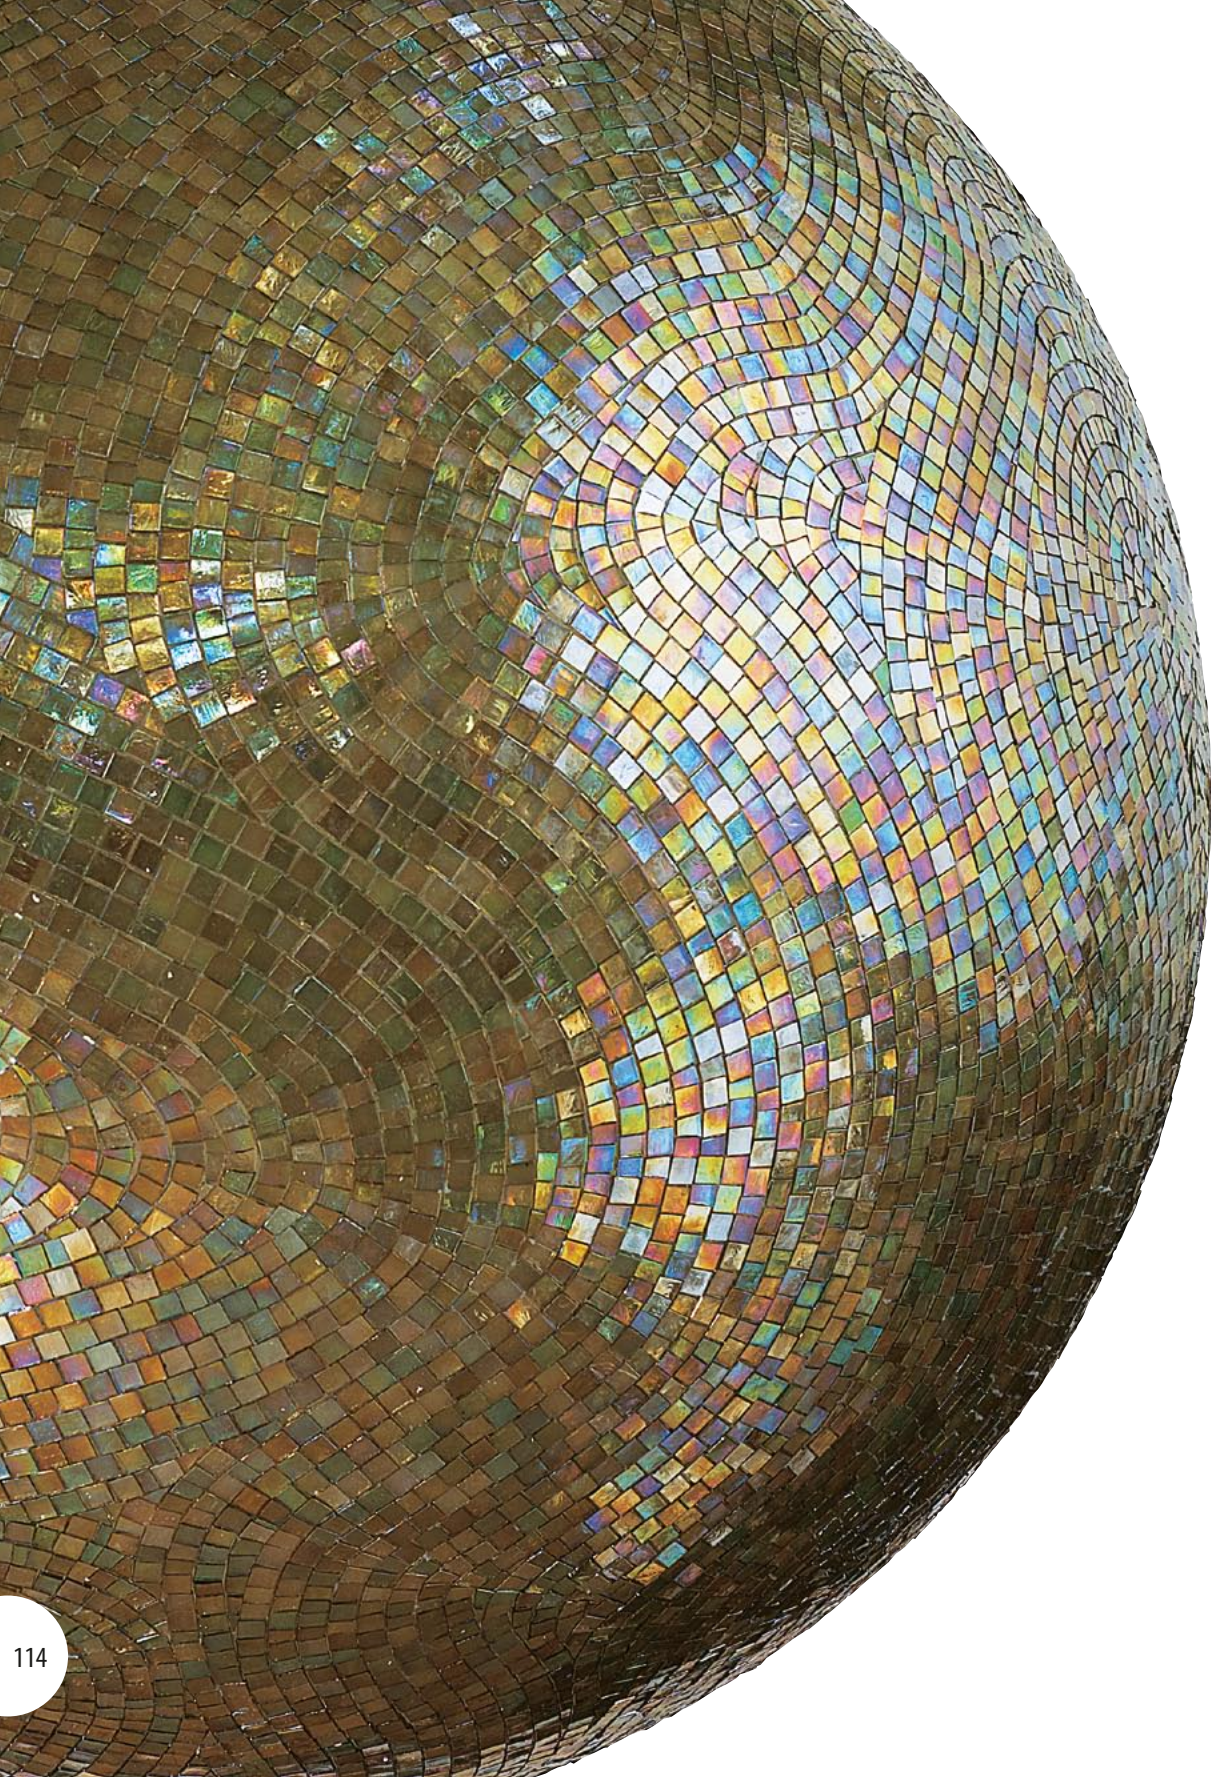

SICIS

Code AS 120F
Ø 120 cm · Ø 47 1/4"
Colors: Strawberry

AS120F

Code AS 120G
Ø 120 cm · Ø 47 1/4"
Colors: Tangerine

AS120G

Code AS 120B
Ø 120 cm · Ø 47 1/4"
Colors: Tamarillo

AS120B

SICIS