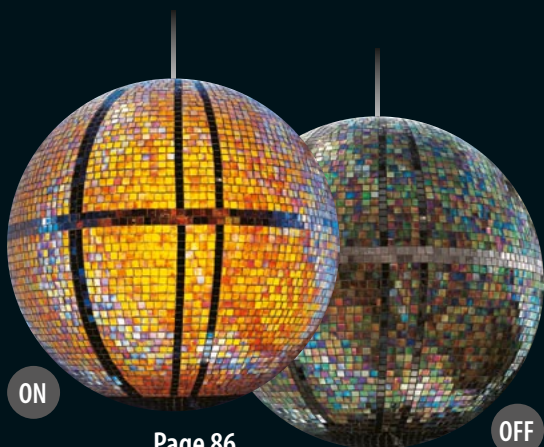

Page 86

Code AS 705 (Ø 70 cm · Ø 27 1/2")
Colors: Grapes, Platinum, Grey Flannel