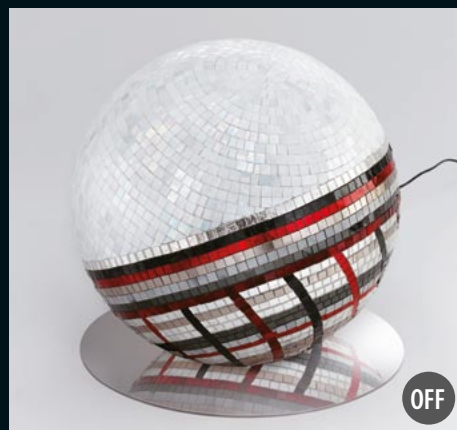

Page 126

Code AS F5002 (Ø 50 cm · Ø 19^{5/8}")

Colors: Passion Fruit, Daisy, Marigold 1, Marigold 3, Chestnut 4, Kaki, Gold