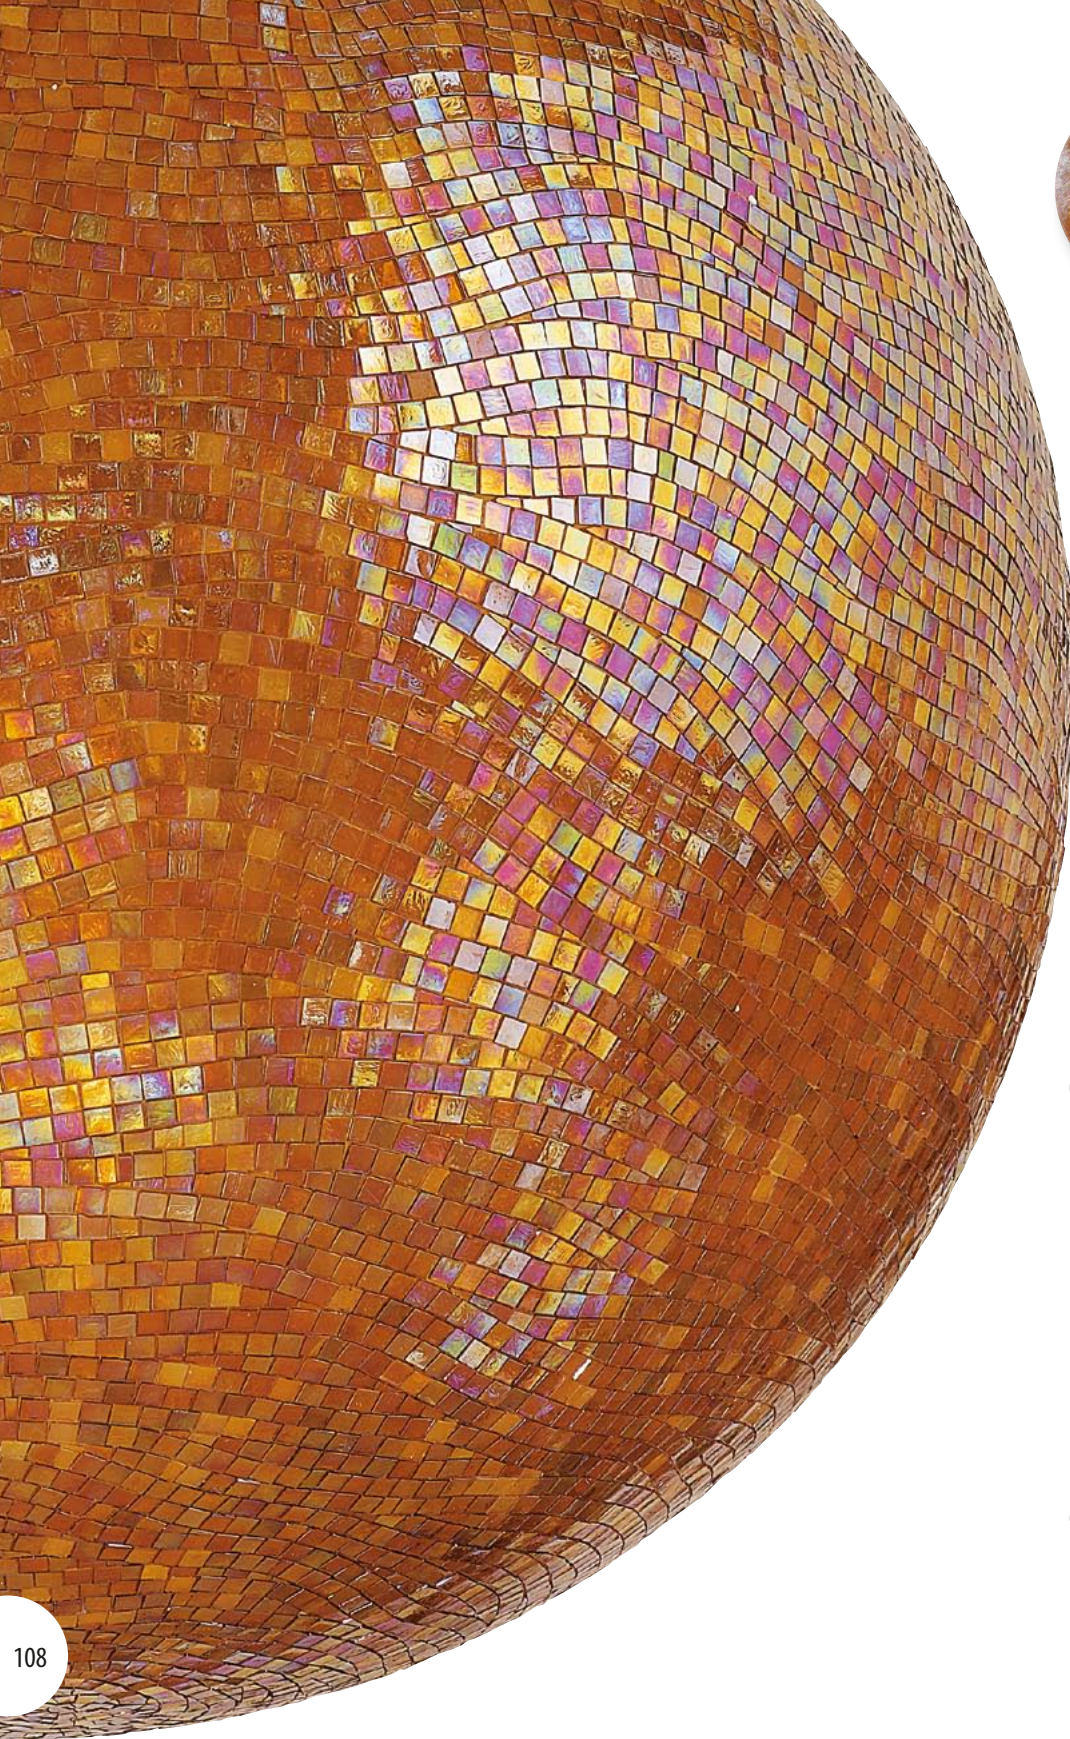

Code AS 120G
Ø 120 cm · Ø 47 1/4"
Colors: Tangerine

AS120G