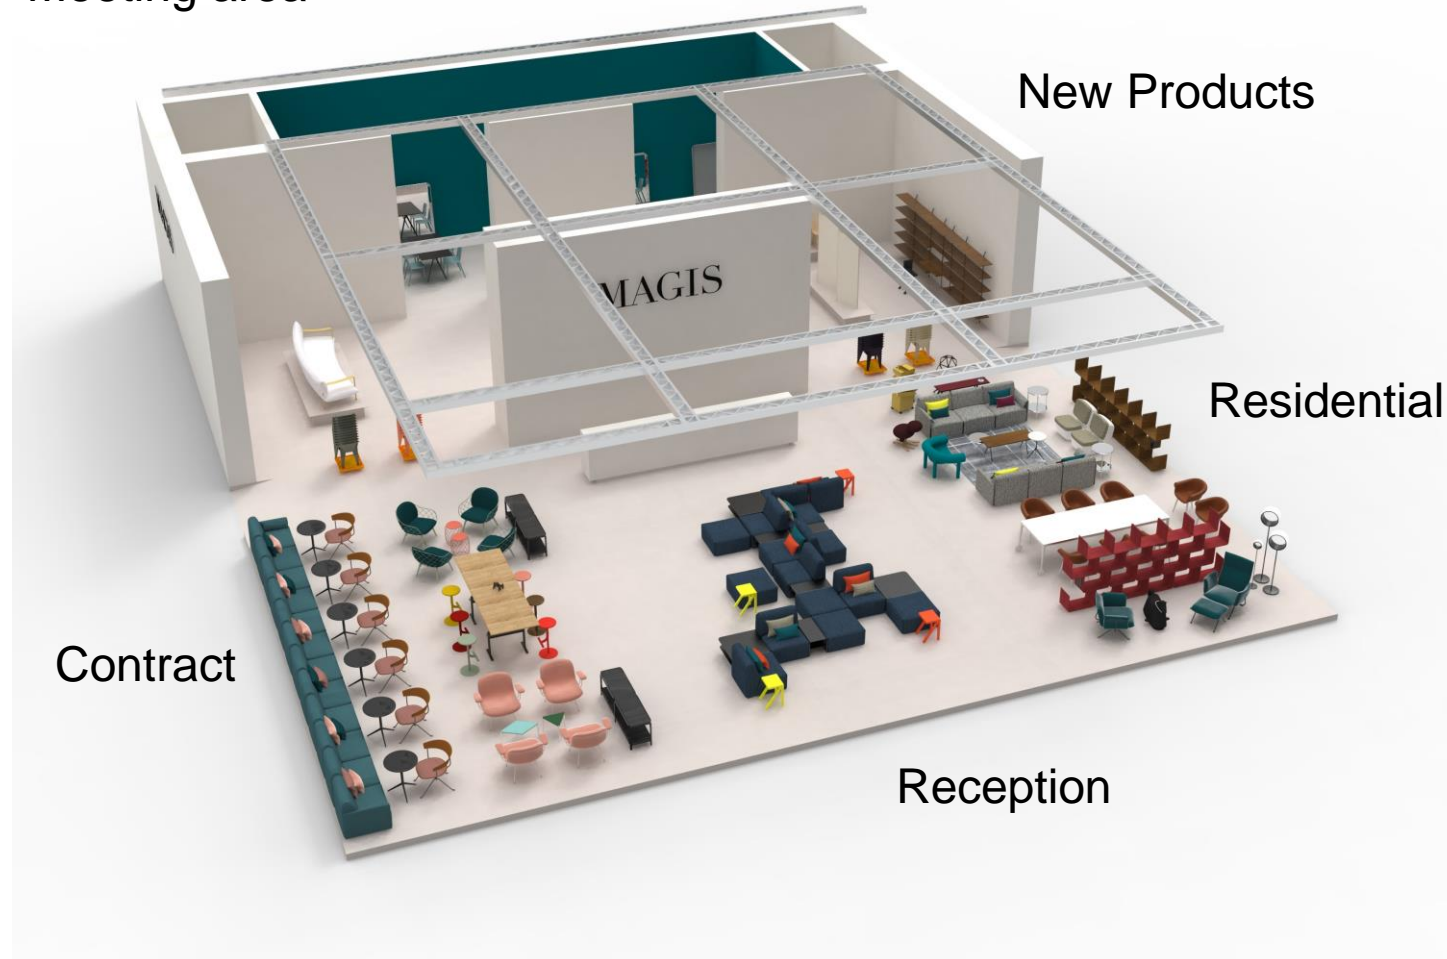

Contract Area

Products:

- Costume 12 modules (uniform melange 833)
- Central round table
- Officina low chair leather+cushion NEW FABRIC
- Bouquet **NEW**
- Bell Chair

Products:

- Pina low chair NEW FABRIC
- Pina low table
- Pina lumbar cushion
- Steelwood shelving system

Meeting Area

Products:

- Baguette table (160x85-205x85)
- Plato chair
- Plato chair with arms
- Deja Vu mirrors (105x190-137x190)
- Vitrail mirrors
- Tyke shelving system
- Four leaves
- Lost suspension version L **NEW**